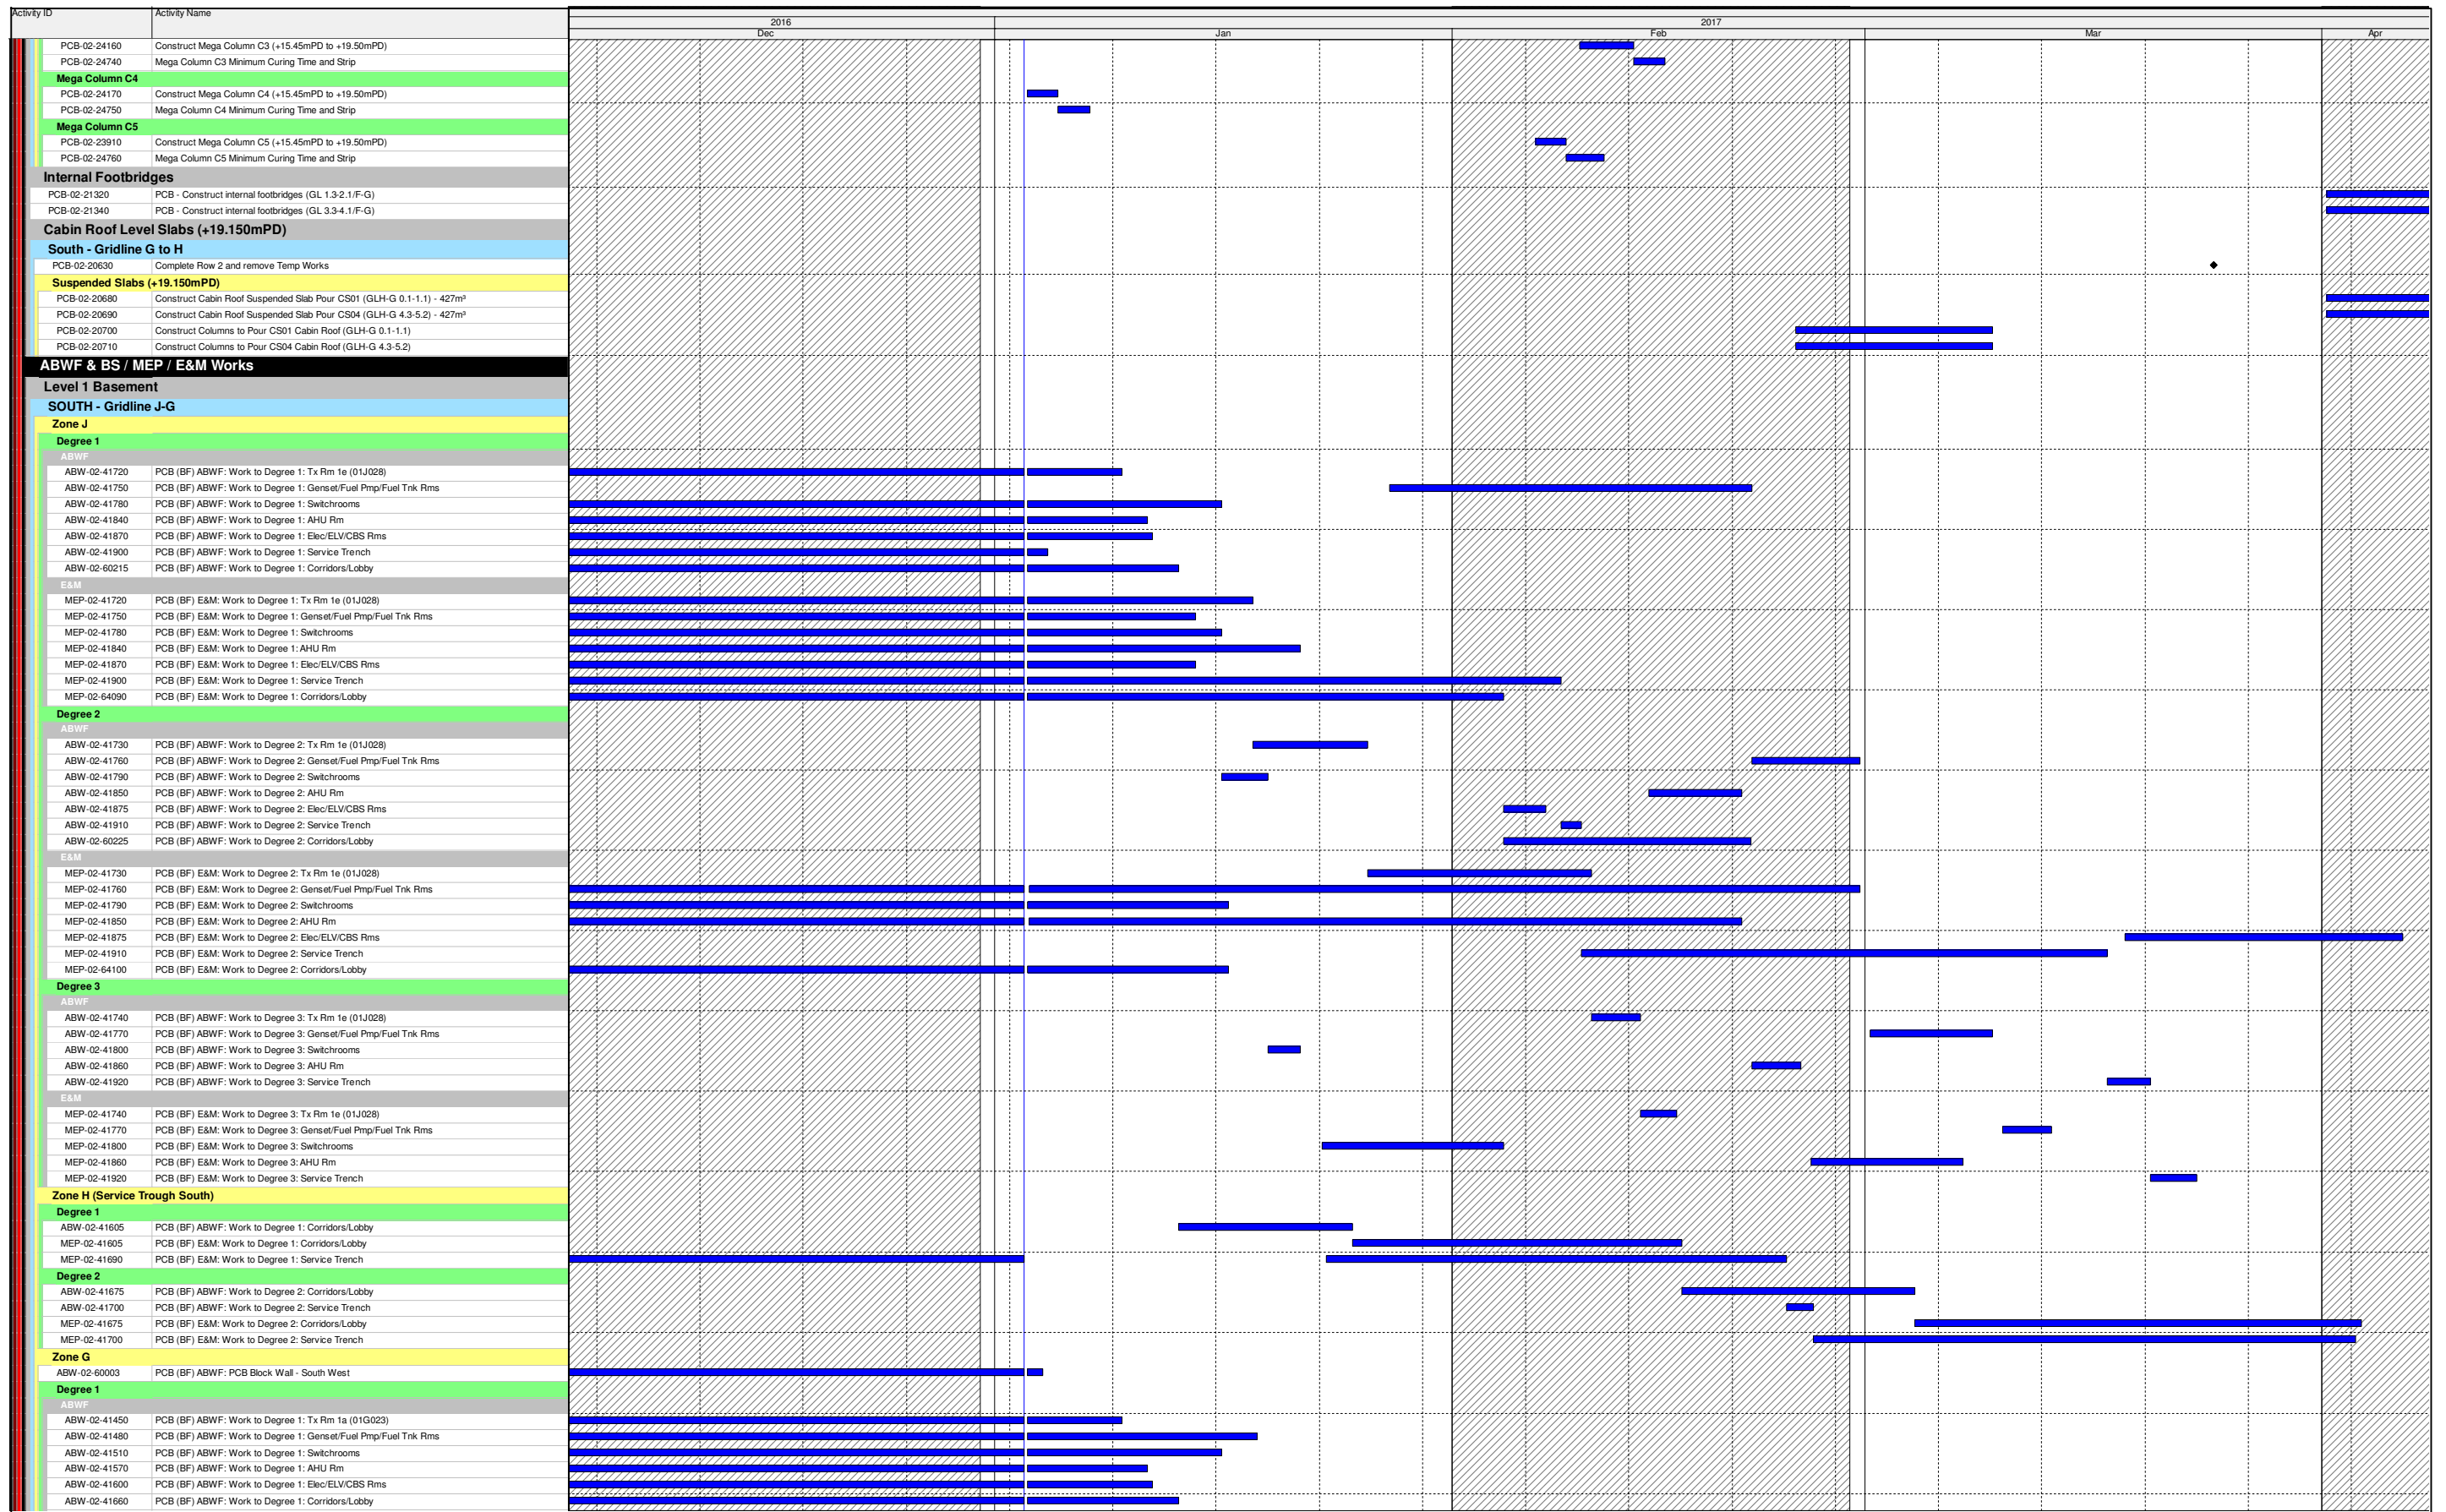

### Three Month Rolling Programme

HKMZB HKBCF - Passenger Clearance Building

- Actual Work
- Remaining Work
- Critical Remaining Work
- Milestone

Date	Revision	Checked	Approved

# Three Month Rolling Programme

HKMZB HKBCF - Passenger Clearance Building

- Actual Work
- Remaining Work
- Critical Remaining Work
- Milestone

Date	Revision	Checked	Approved

- Actual Work
- Remaining Work
- Critical Remaining Work
- Milestone

## Three Month Rolling Programme

HKMZB HKBCF - Passenger Clearance Building

Date	Revision	Checked	Approved

# Three Month Rolling Programme

HKMZB HKBCF - Passenger Clearance Building

- Actual Work
- Remaining Work
- Critical Remaining Work
- Milestone

Date	Revision	Checked	Approved