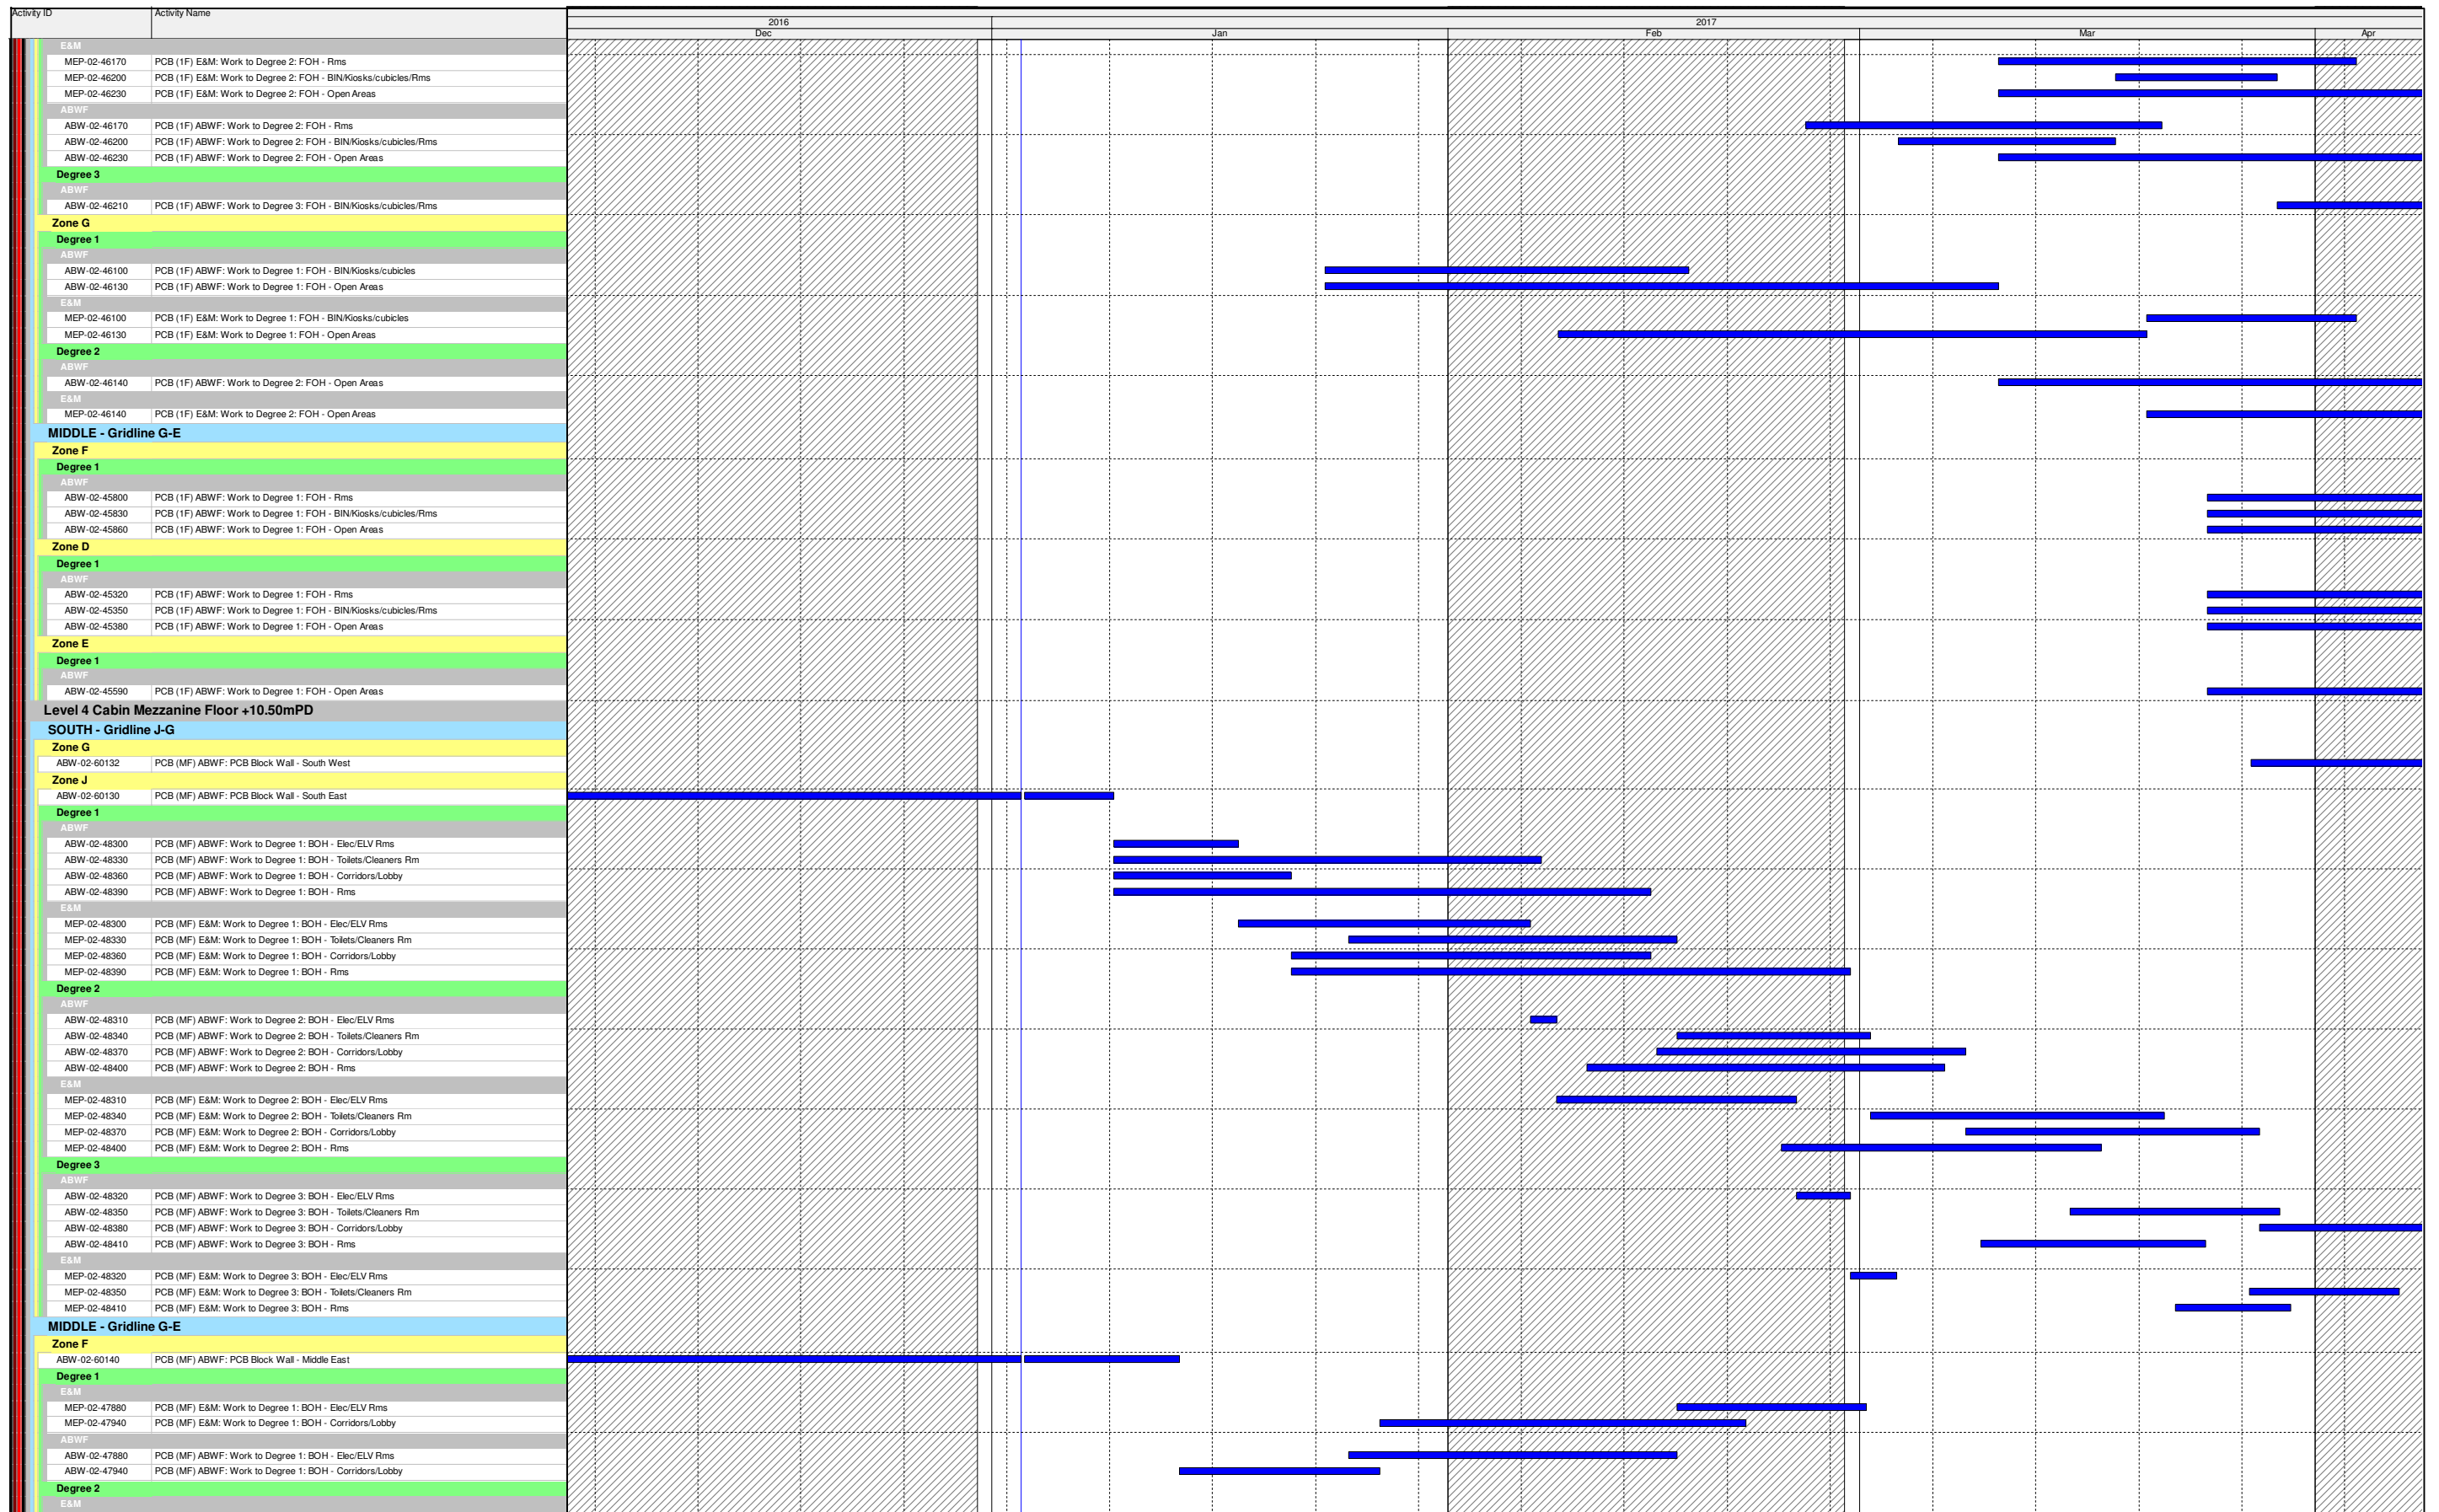

## Three Month Rolling Programme

HKMZB HKBCF - Passenger Clearance Building

Date	Revision	Checked	Approved

- Actual Work
- Remaining Work
- Critical Remaining Work
- Milestone

## Three Month Rolling Programme

HKMZB HKBCF - Passenger Clearance Building

Date	Revision	Checked	Approved

## Three Month Rolling Programme

HKMZB HKBCF - Passenger Clearance Building

Date	Revision	Checked	Approved

- Actual Work
- Remaining Work
- Critical Remaining Work
- ◆ Milestone