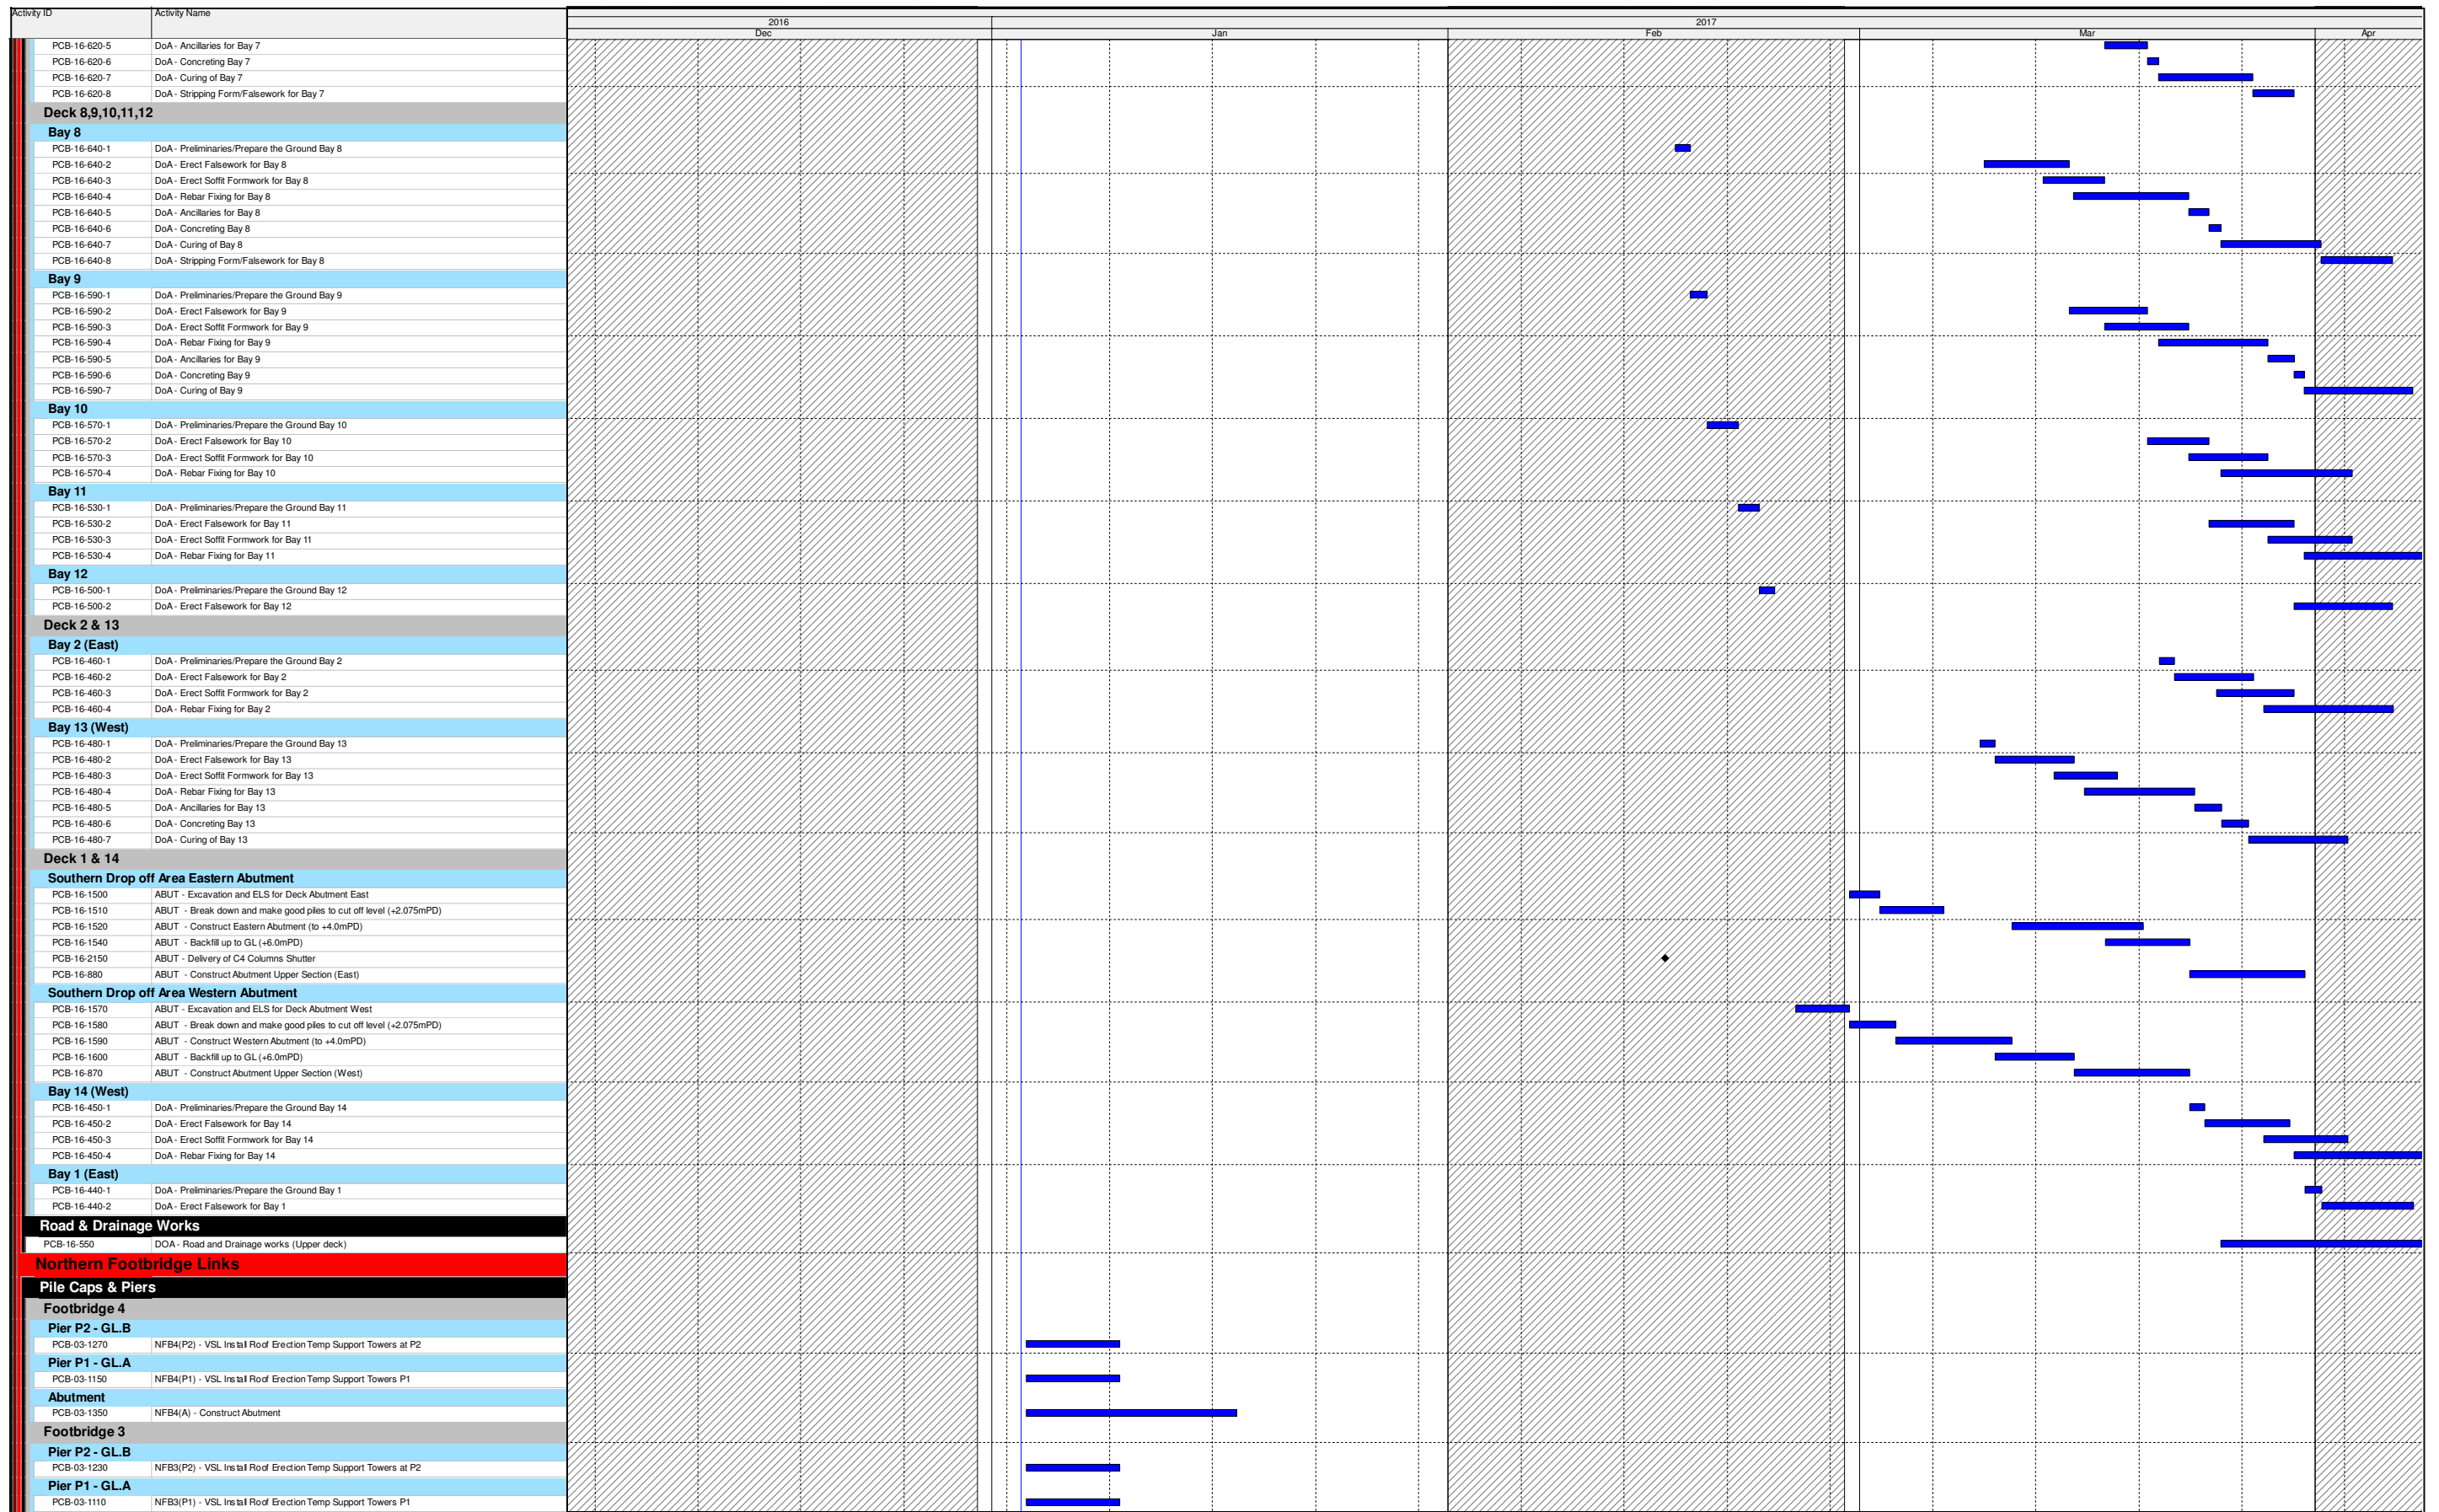

Three Month Rolling Programme

HKMZB HKBCF - Passenger Clearance Building

- Actual Work
- Remaining Work
- Critical Remaining Work
- Milestone

Date	Revision	Checked	Approved