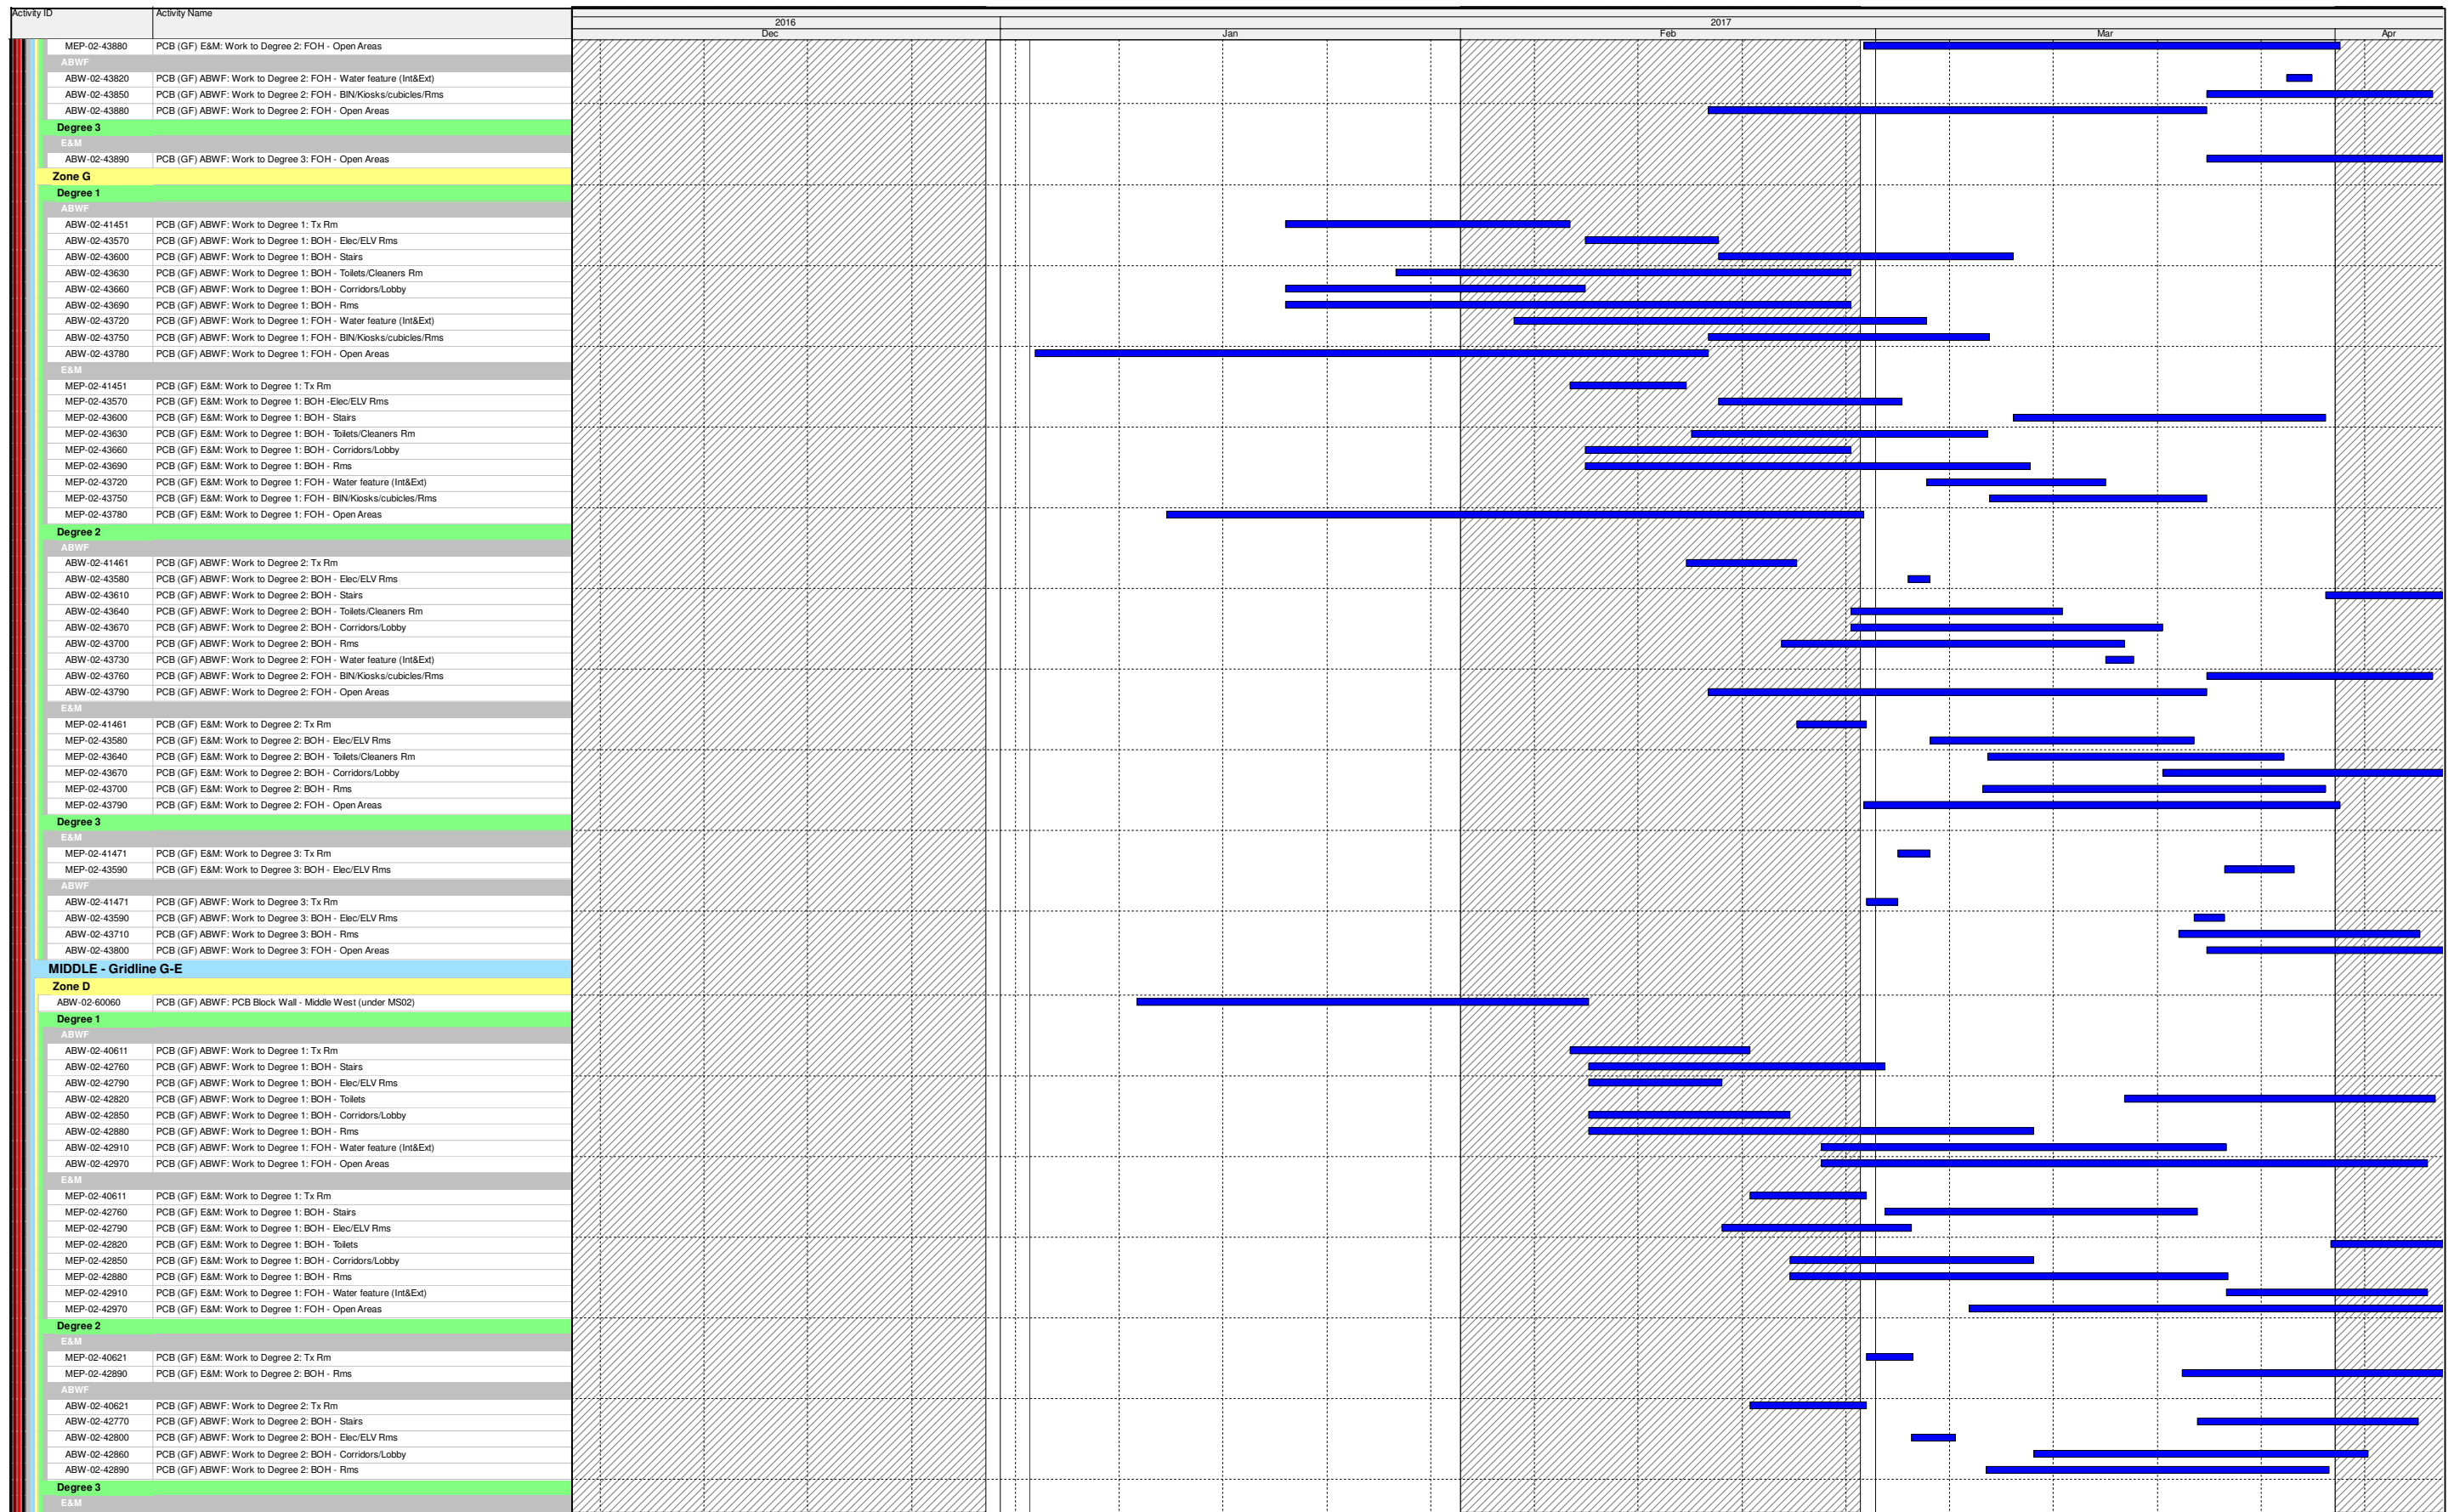

# Three Month Rolling Programme

HKMZB HKBCF - Passenger Clearance Building

- Actual Work
- Remaining Work
- Critical Remaining Work
- Milestone

Date	Revision	Checked	Approved

## Three Month Rolling Programme

HKMZB HKBCF - Passenger Clearance Building

Date	Revision	Checked	Approved

## Three Month Rolling Programme

HKMZB HKBCF - Passenger Clearance Building

Date	Revision	Checked	Approved

- Actual Work
- Remaining Work
- Critical Remaining Work
- Milestone