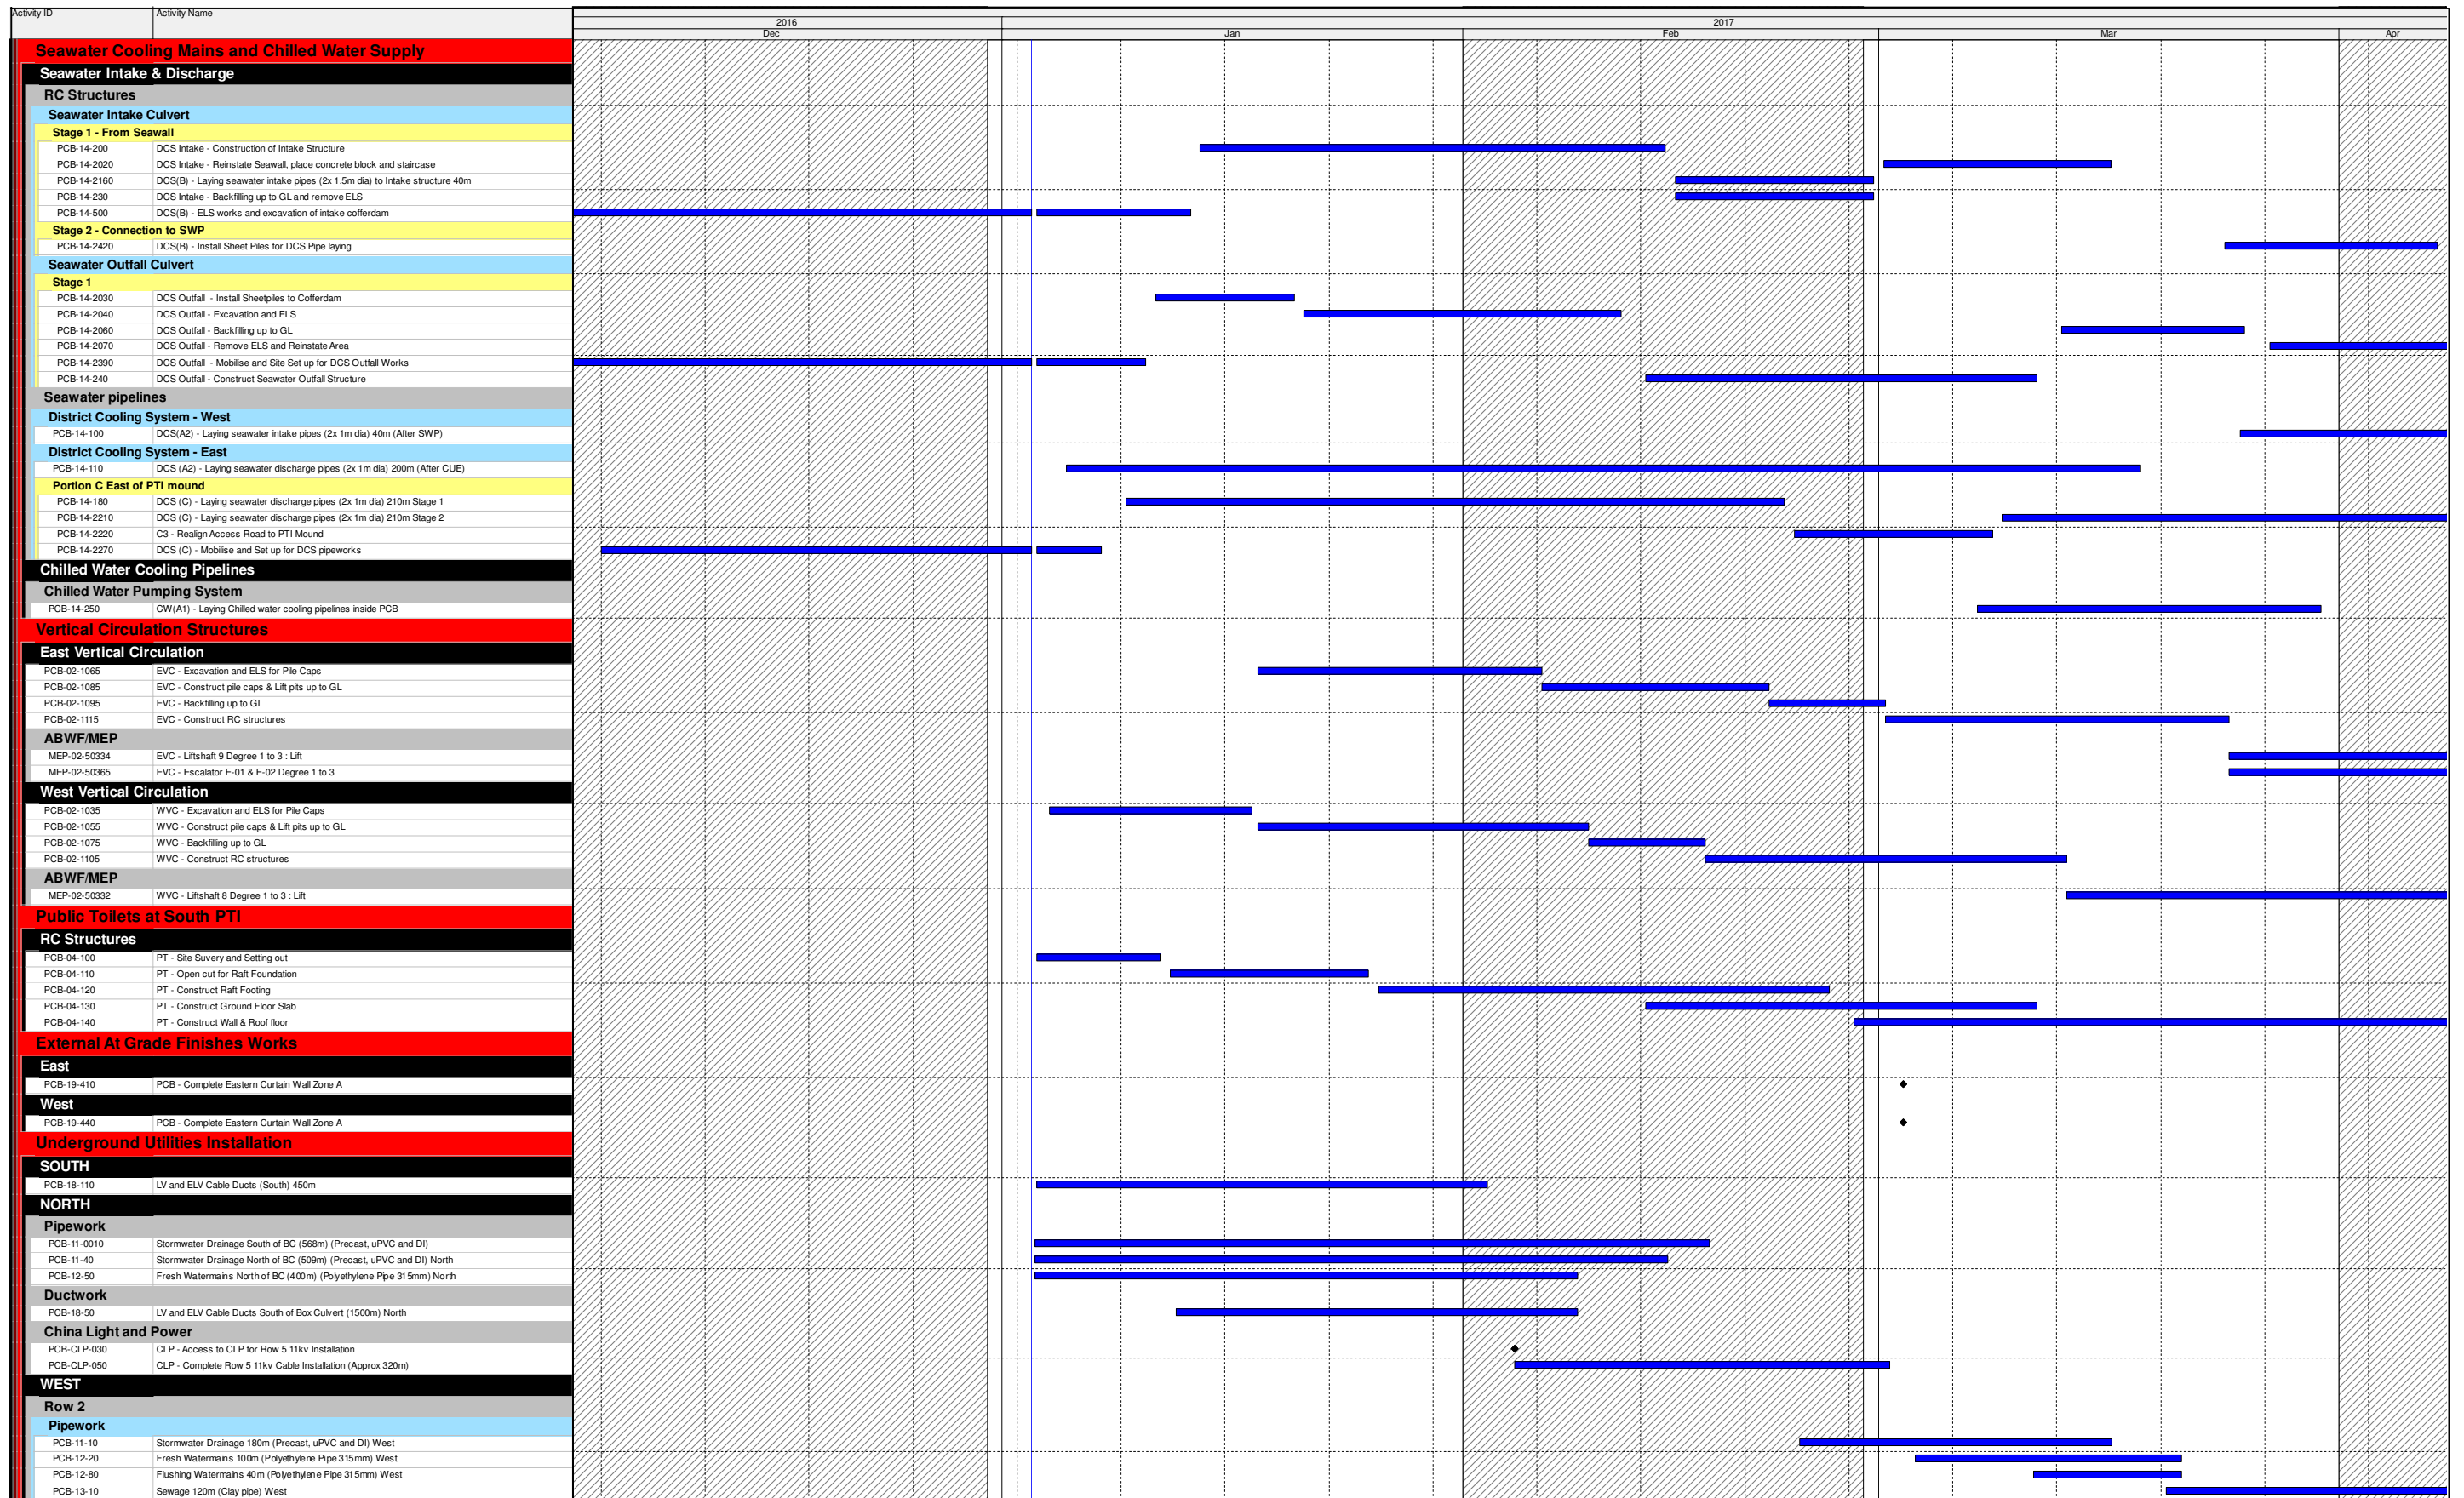

## Three Month Rolling Programme

HKMZB HKBCF - Passenger Clearance Building

- Actual Work
- Remaining Work
- Critical Remaining Work
- Milestone

Date	Revision	Checked	Approved

- Actual Work
- Remaining Work
- Critical Remaining Work
- Milestone

## Three Month Rolling Programme

HKMZB HKBCF - Passenger Clearance Building

Date	Revision	Checked	Approved

- Actual Work
- Remaining Work
- Critical Remaining Work
- Milestone