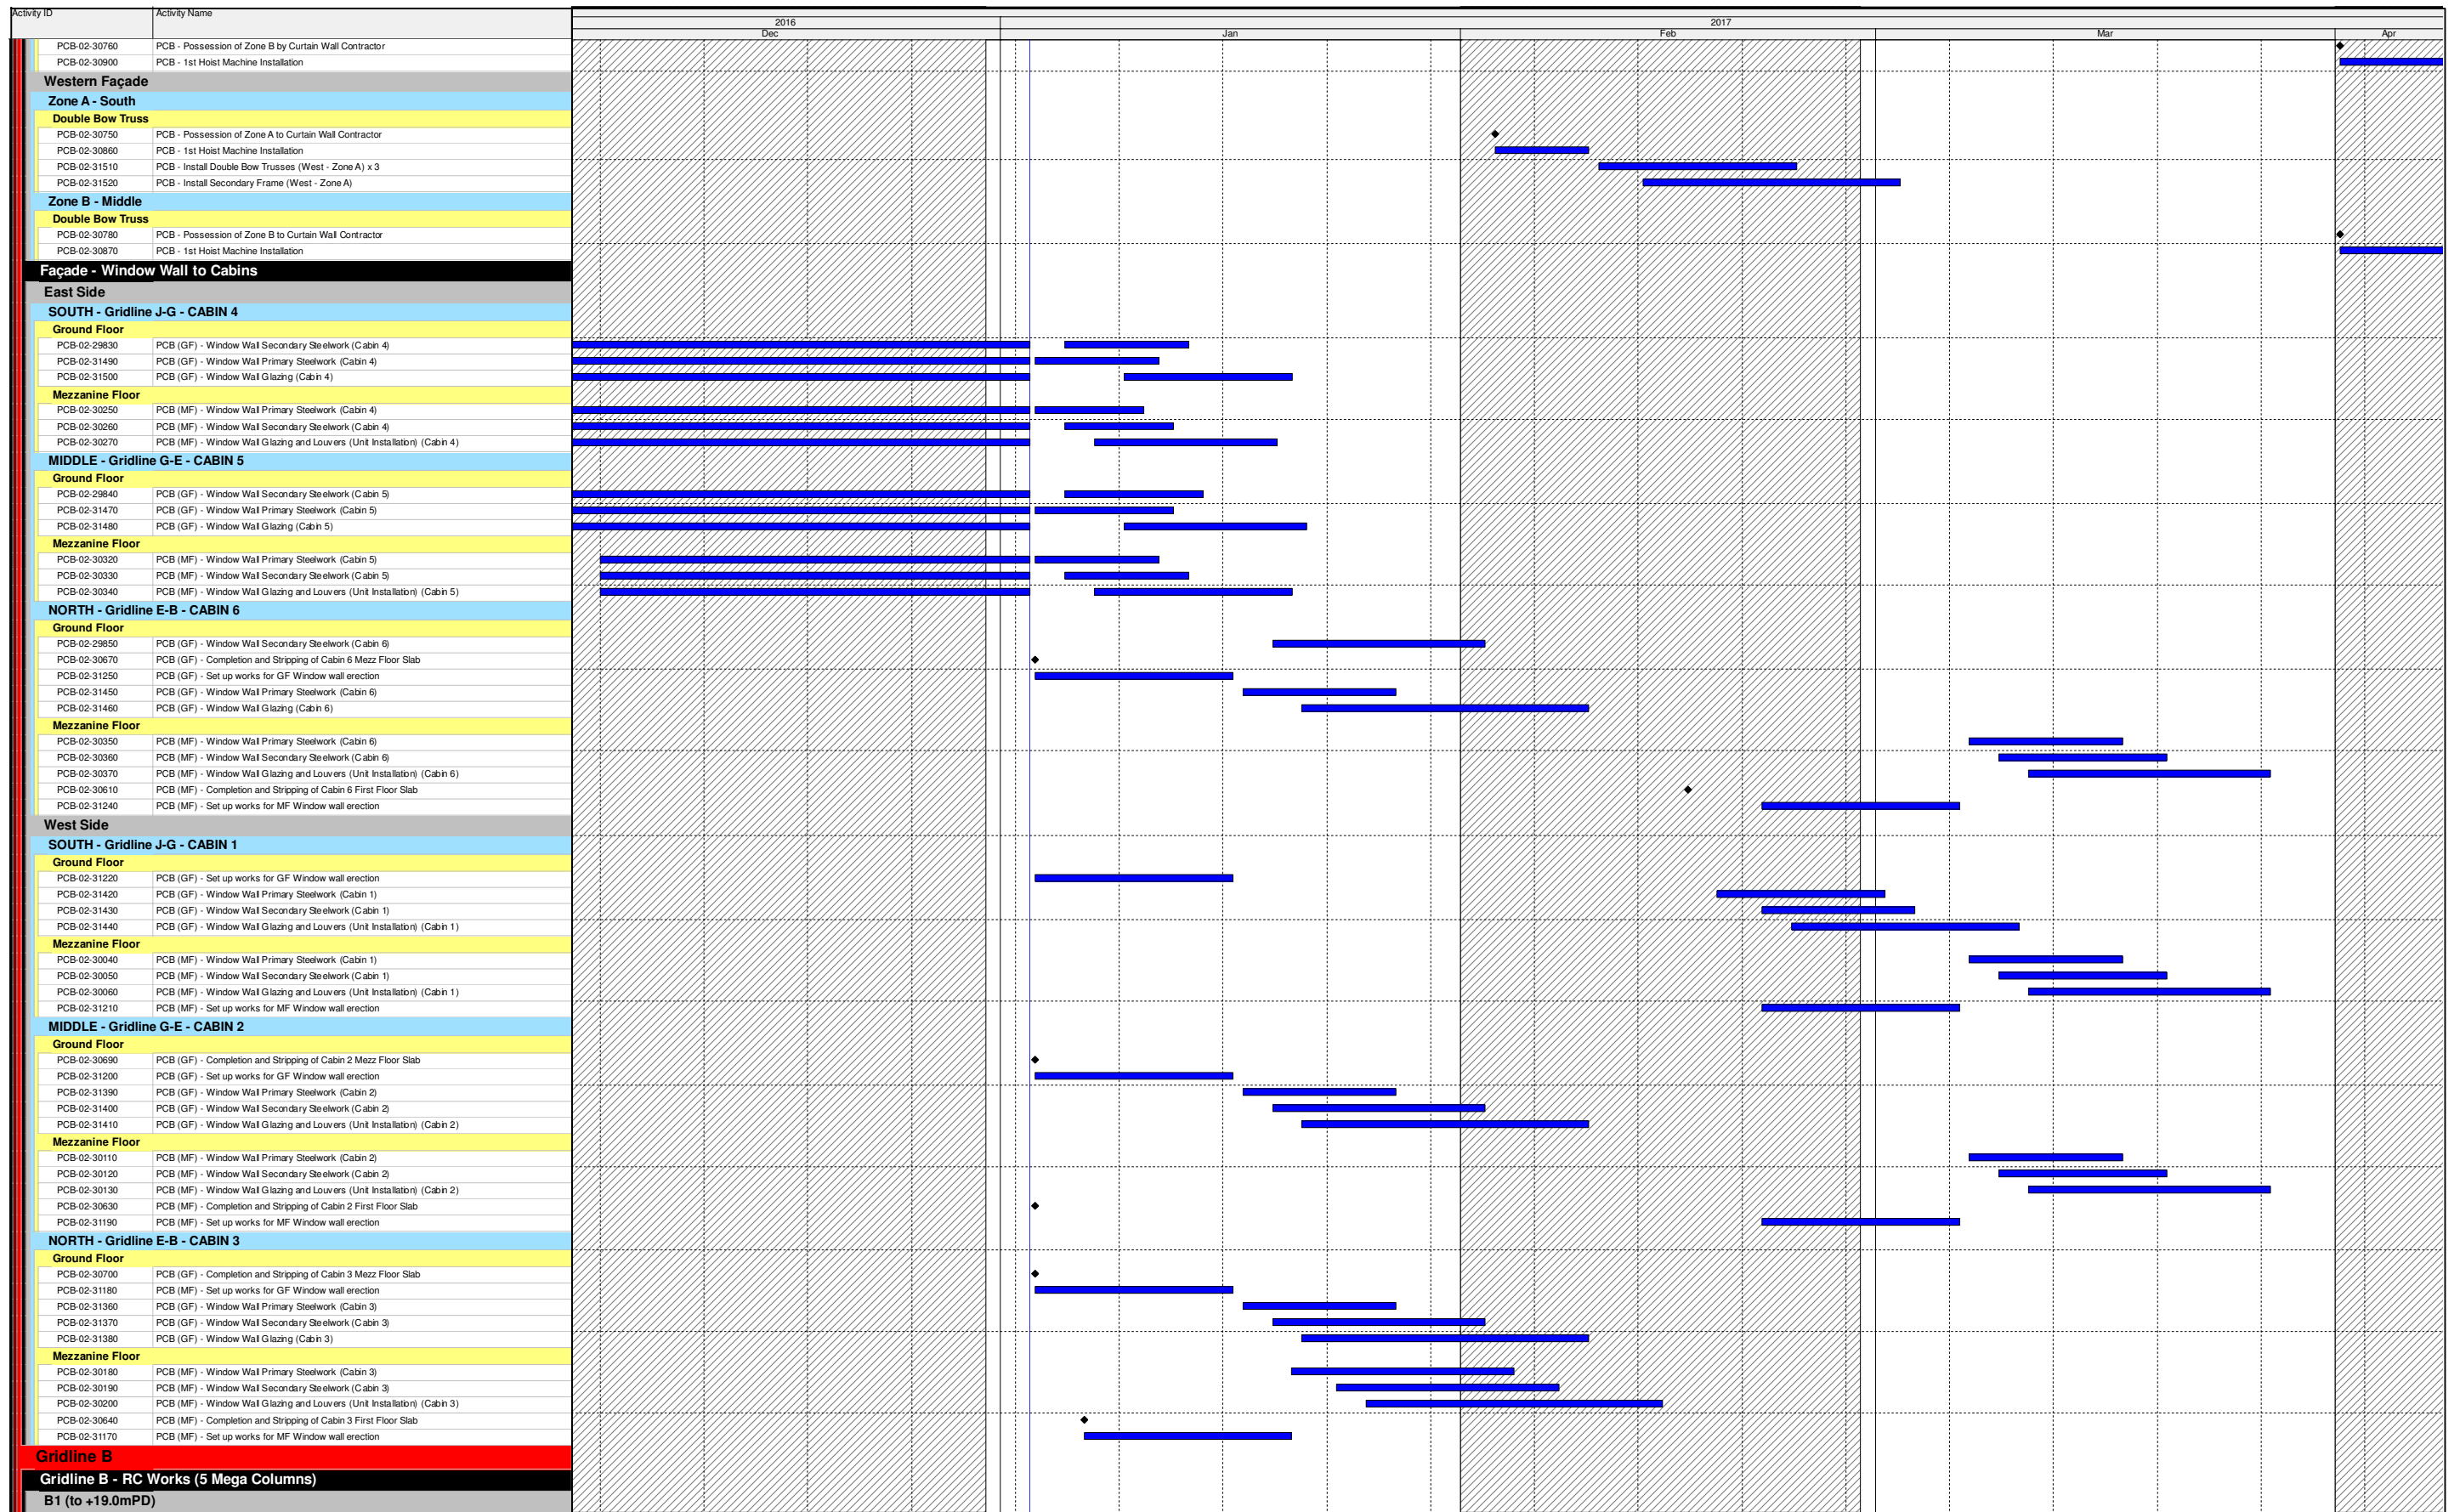

## Three Month Rolling Programme

HKMZB HKBCF - Passenger Clearance Building

Date	Revision	Checked	Approved

- Actual Work
- Remaining Work
- Critical Remaining Work
- ◆ Milestone

## Three Month Rolling Programme

HKMZB HKBCF - Passenger Clearance Building

Date	Revision	Checked	Approved

- Actual Work
- Remaining Work
- Critical Remaining Work
- Milestone

## Three Month Rolling Programme

HKMZB HKBCF - Passenger Clearance Building

Date	Revision	Checked	Approved

# Three Month Rolling Programme

HKMZB HKBCF - Passenger Clearance Building

- Actual Work
- Remaining Work
- Critical Remaining Work
- Milestone

Date	Revision	Checked	Approved