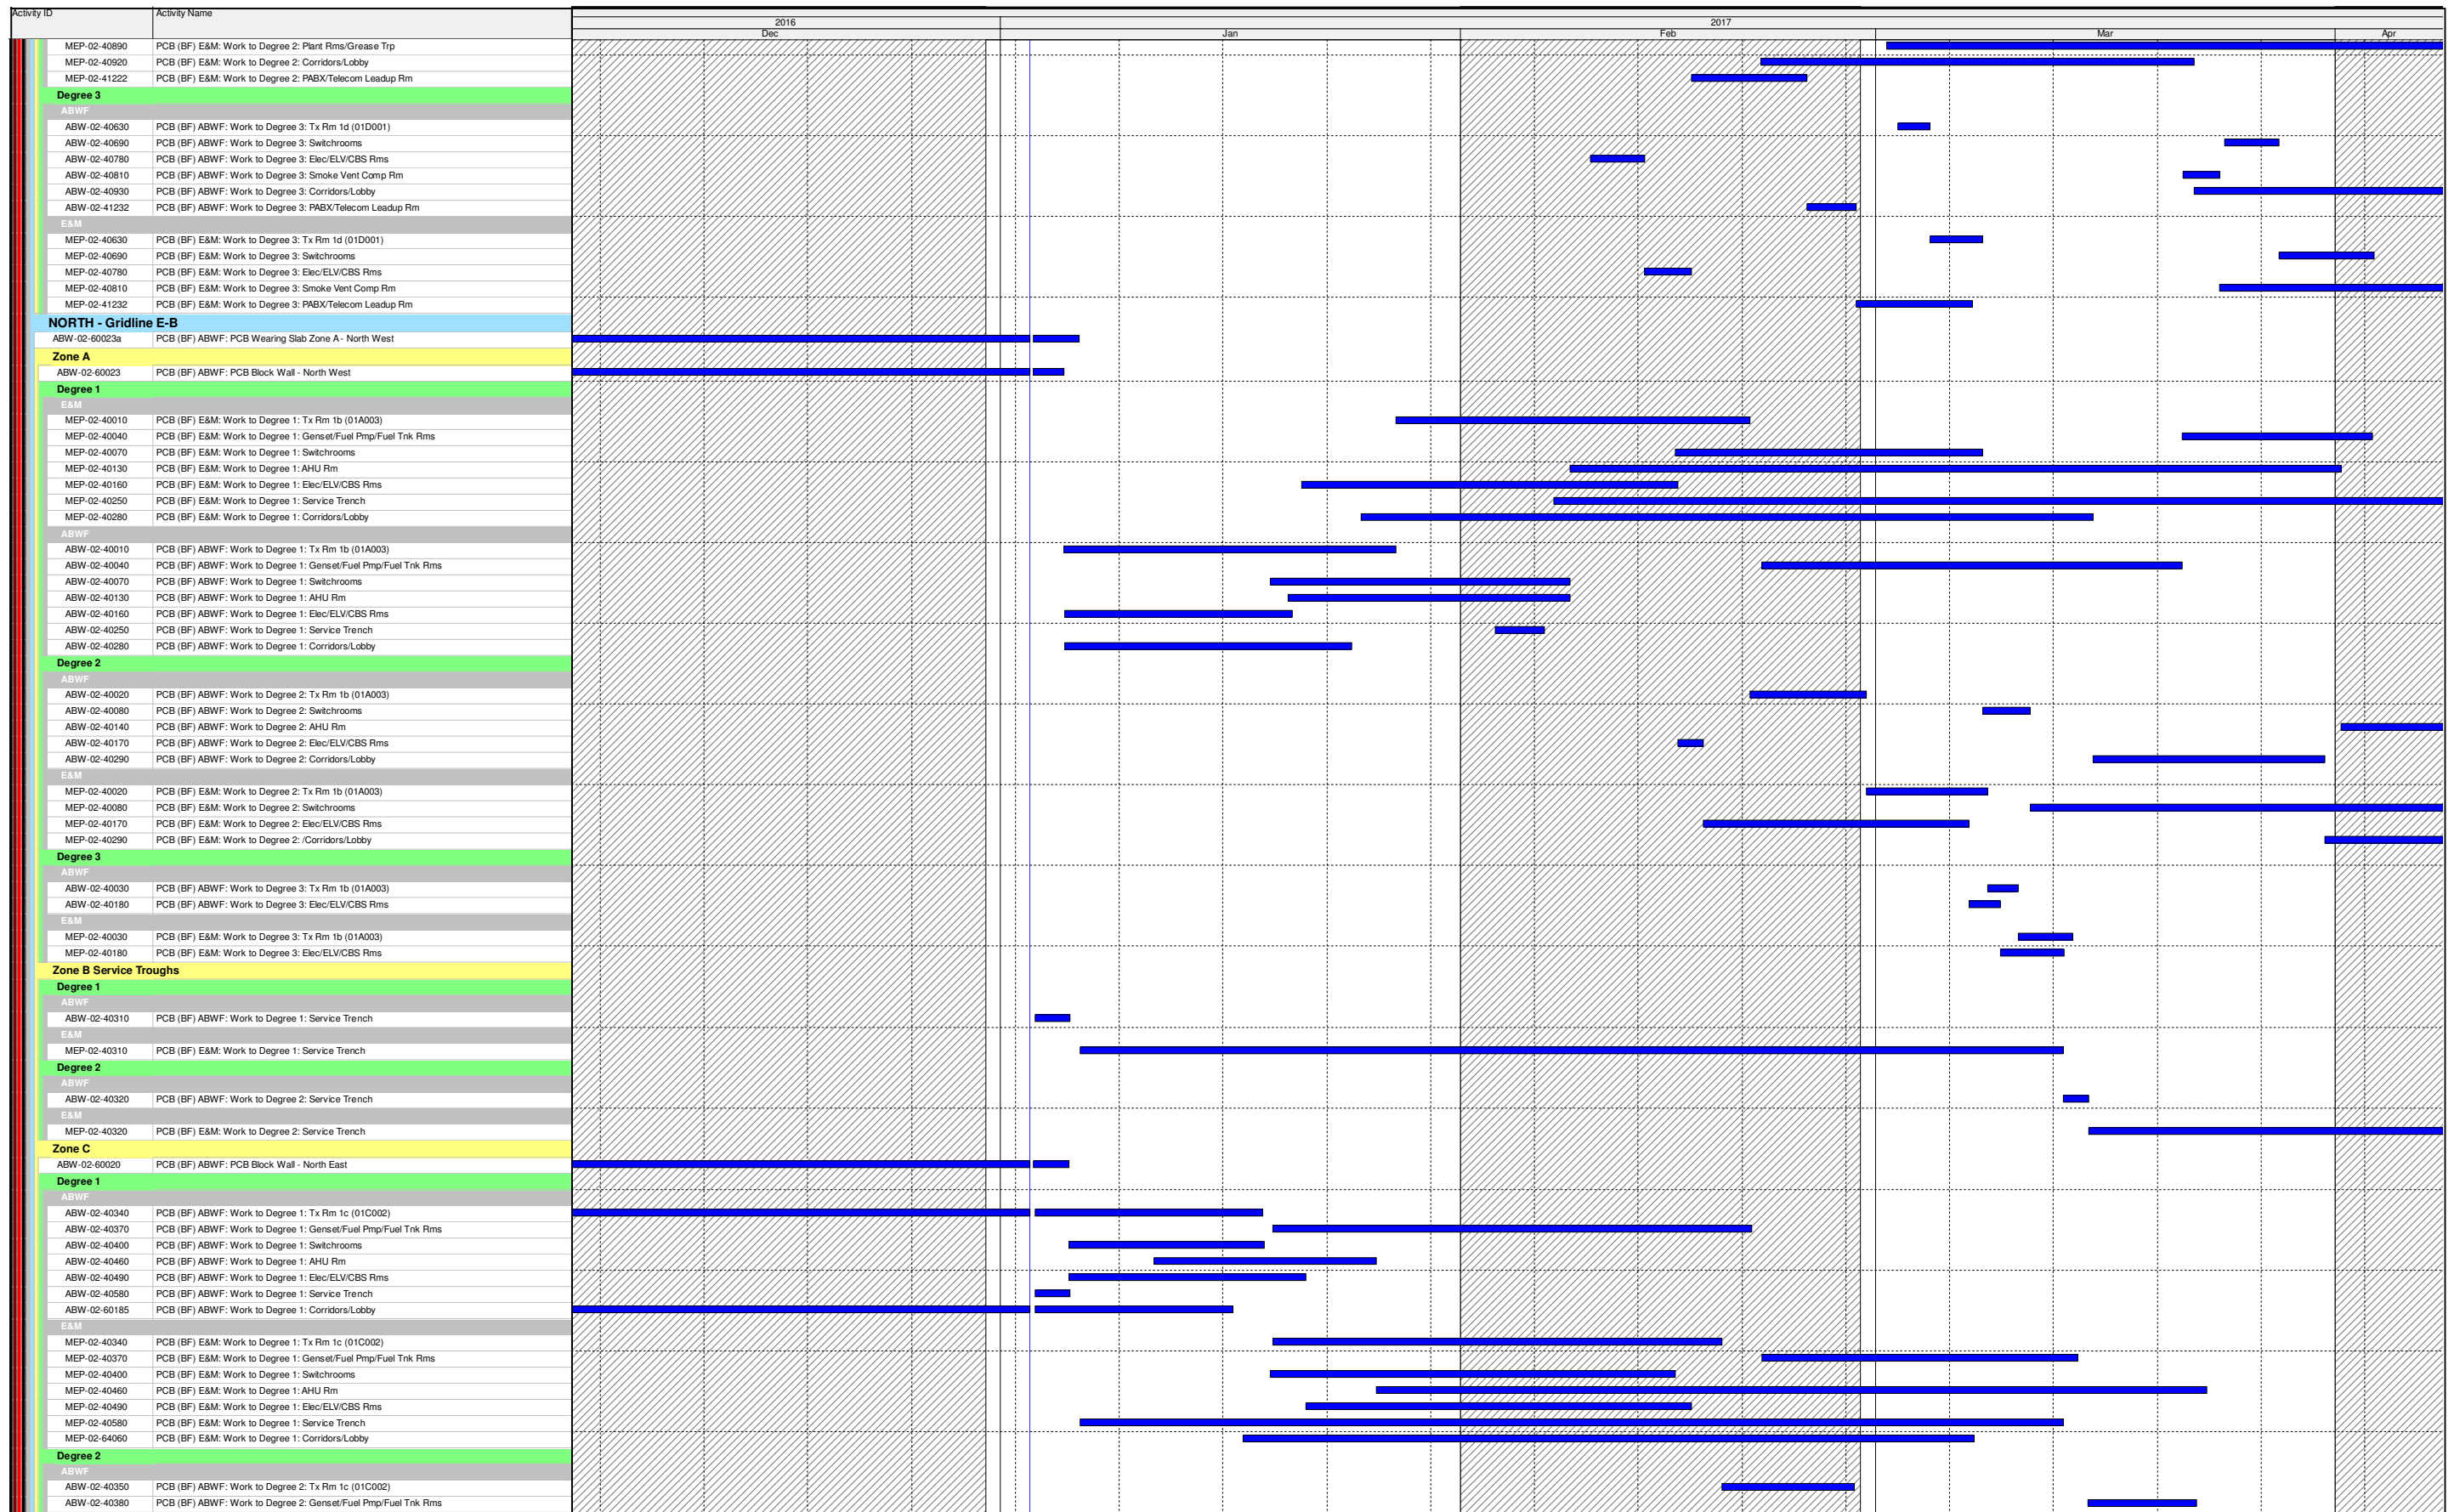

### Three Month Rolling Programme

HKMZB HKBCF - Passenger Clearance Building

- Actual Work
- Remaining Work
- Critical Remaining Work
- Milestone

Date	Revision	Checked	Approved

# Three Month Rolling Programme

HKMZB HKBCF - Passenger Clearance Building

- Actual Work
- Remaining Work
- Critical Remaining Work
- Milestone

Date	Revision	Checked	Approved

- Actual Work
- Remaining Work
- Critical Remaining Work
- Milestone

## Three Month Rolling Programme

HKMZB HKBCF - Passenger Clearance Building

Date	Revision	Checked	Approved

# Three Month Rolling Programme

HKMZB HKBCF - Passenger Clearance Building

- Actual Work
- Remaining Work
- Critical Remaining Work
- Milestone

Date	Revision	Checked	Approved