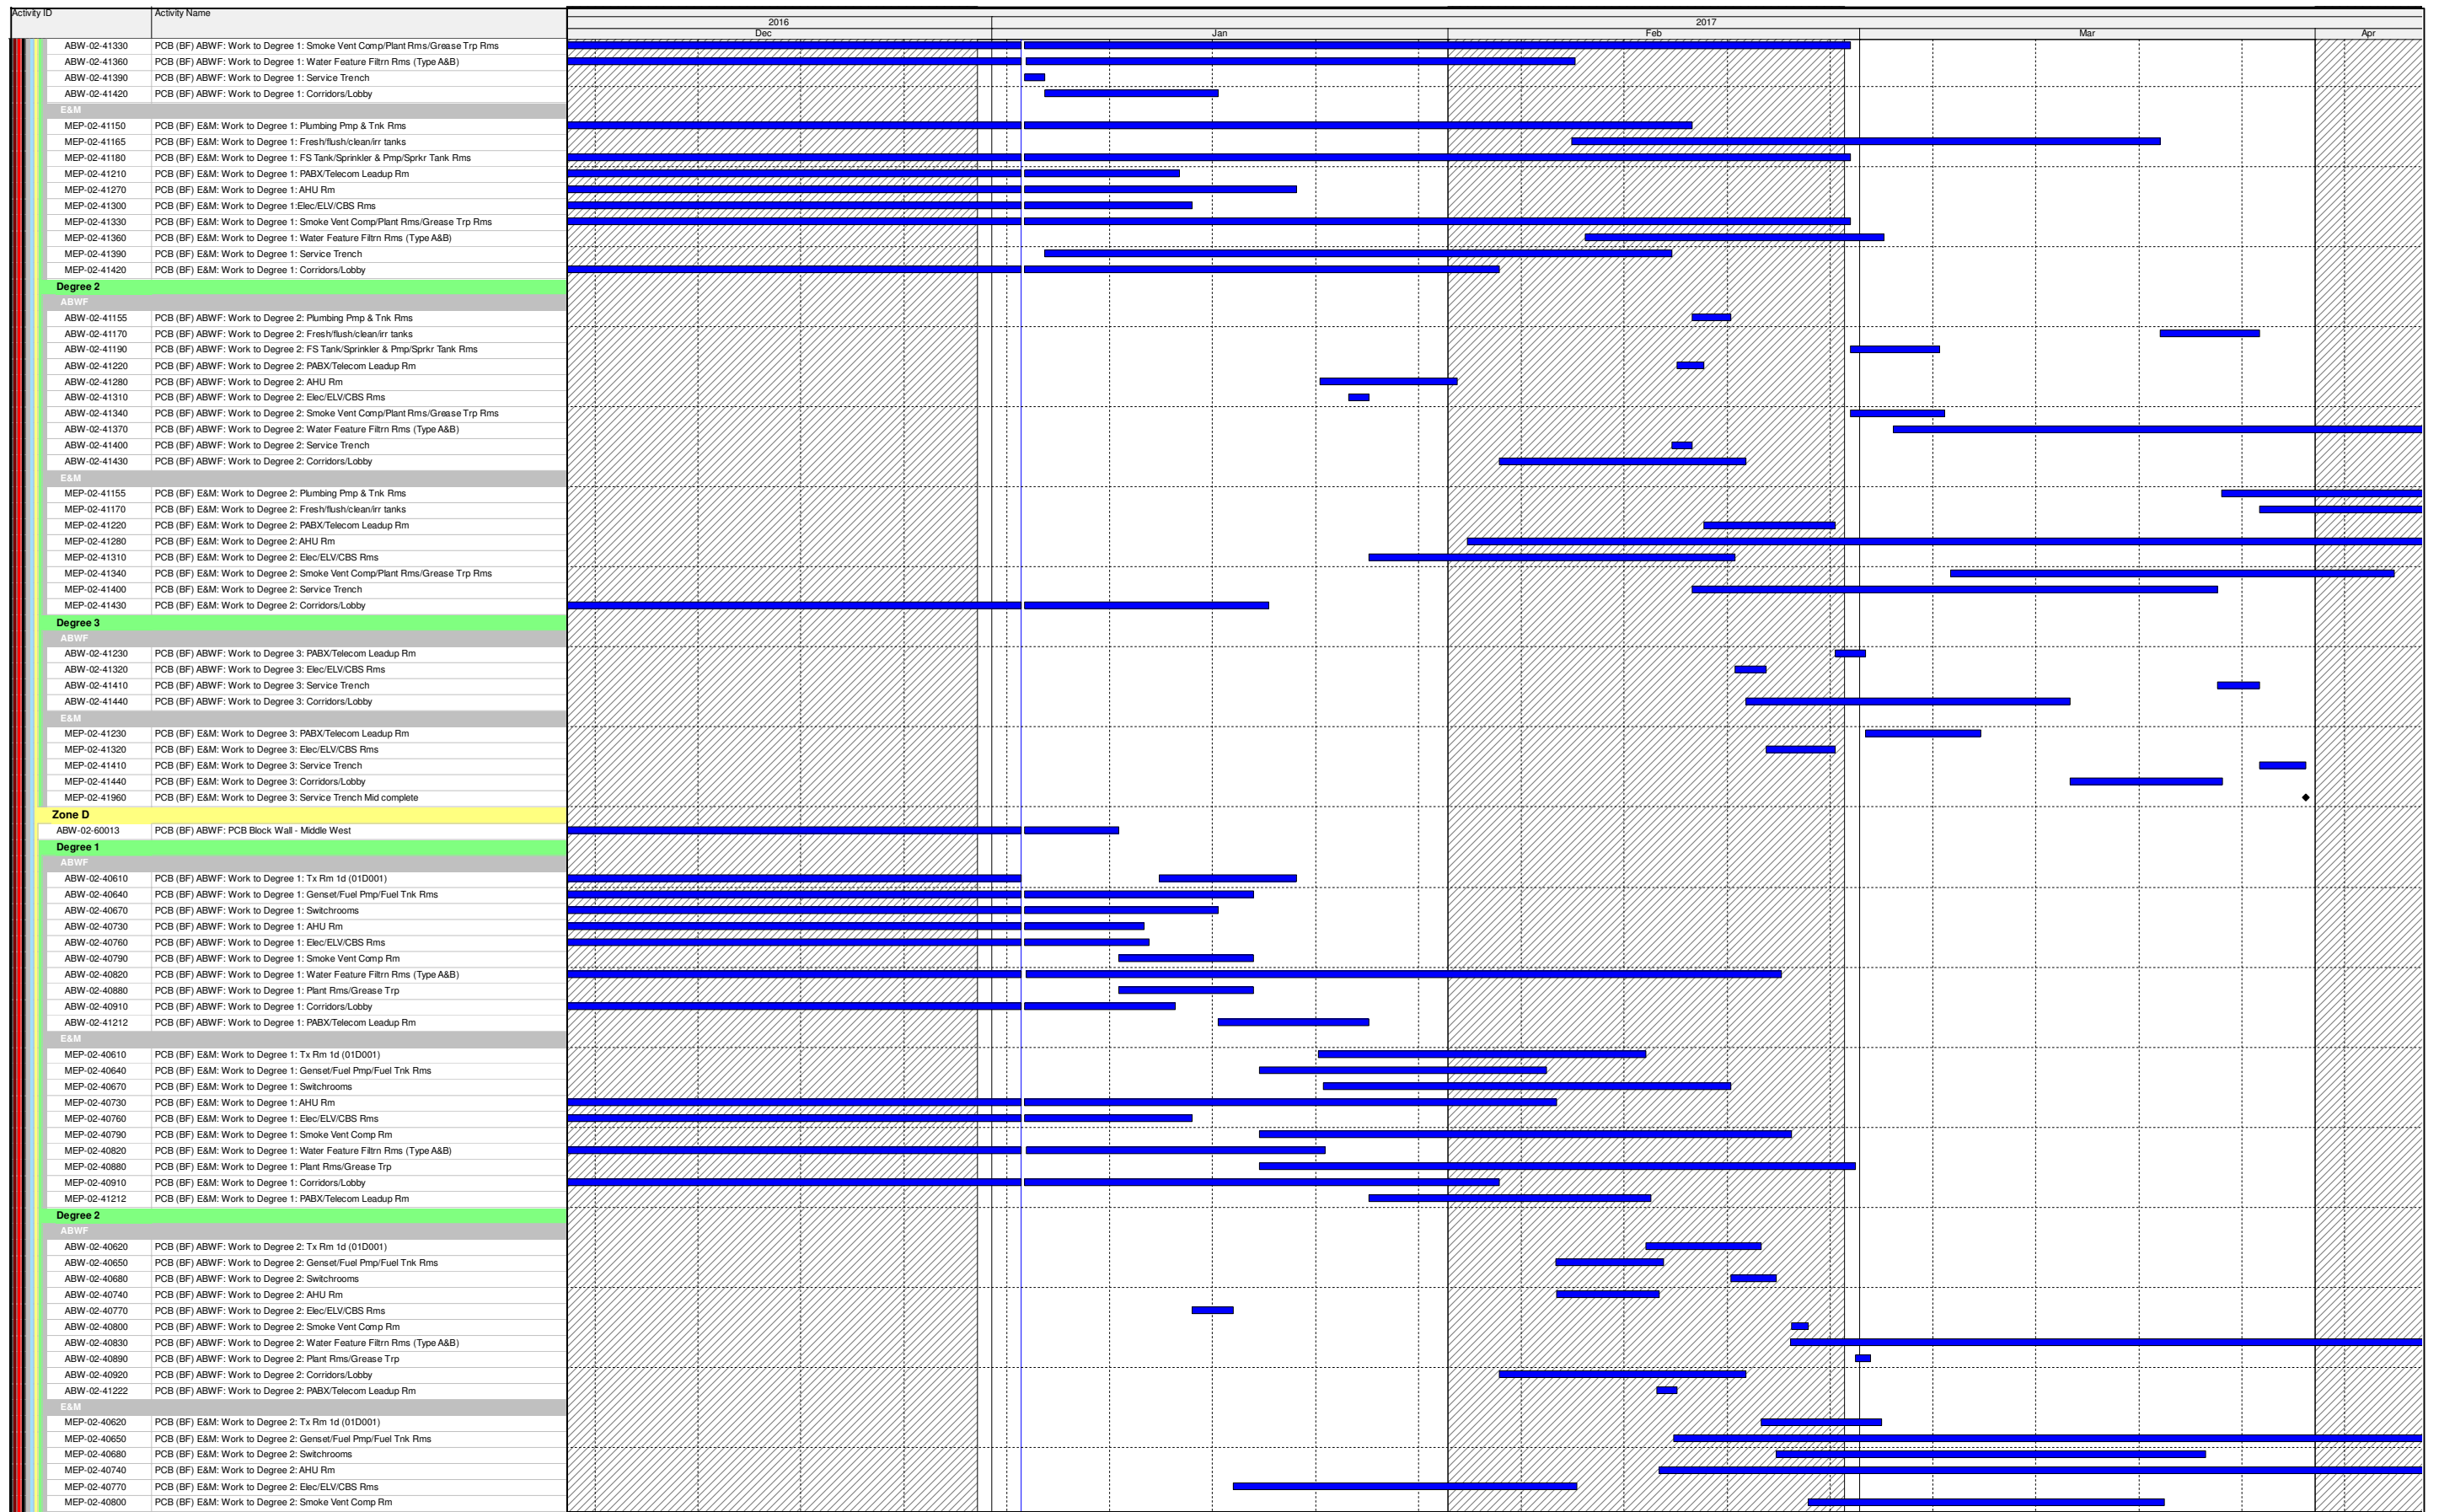

### Three Month Rolling Programme

HKMZB HKBCF - Passenger Clearance Building

- Actual Work
- Remaining Work
- Critical Remaining Work
- Milestone

Date	Revision	Checked	Approved

# Three Month Rolling Programme

HKMZB HKBCF - Passenger Clearance Building

- Actual Work
- Remaining Work
- Critical Remaining Work
- Milestone

Date	Revision	Checked	Approved

- Actual Work
- Remaining Work
- Critical Remaining Work
- Milestone

## Three Month Rolling Programme

HKMZB HKBCF - Passenger Clearance Building

Date	Revision	Checked	Approved

# Three Month Rolling Programme

HKMZB HKBCF - Passenger Clearance Building

- Actual Work
- Remaining Work
- Critical Remaining Work
- Milestone

Date	Revision	Checked	Approved