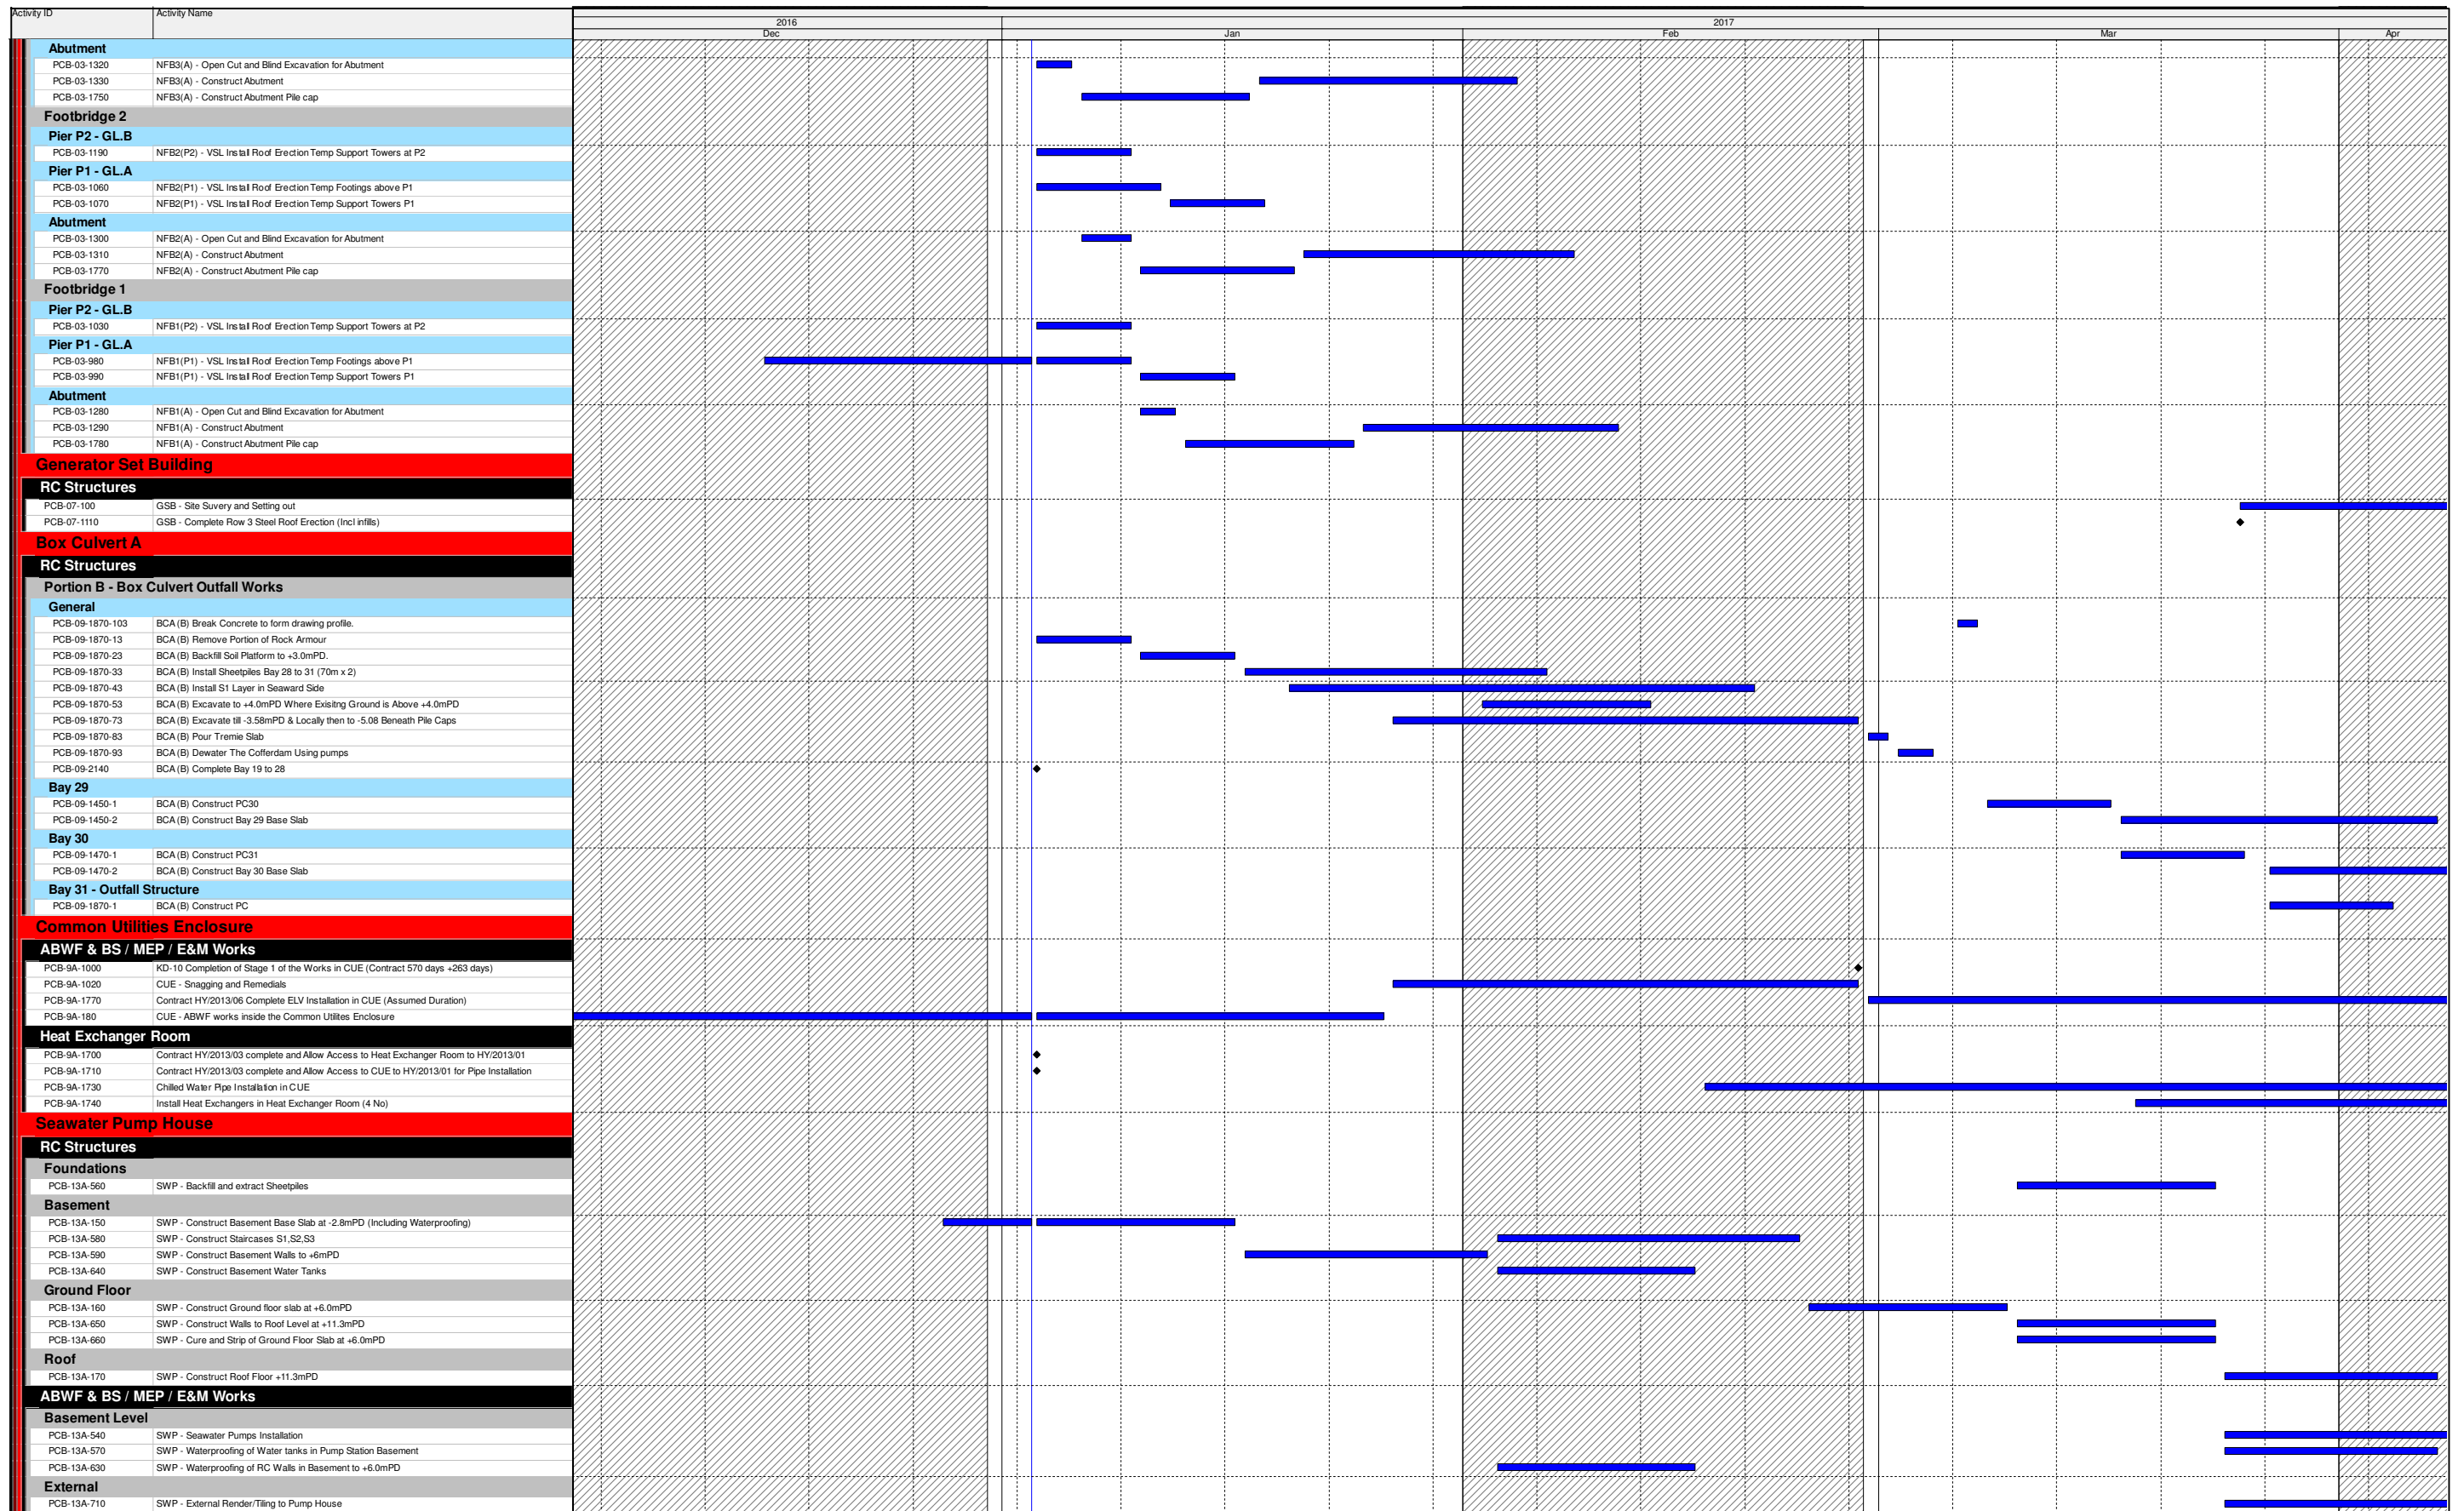

# Three Month Rolling Programme

HKMZB HKBCF - Passenger Clearance Building

- Actual Work
- Remaining Work
- Critical Remaining Work
- Milestone

Date	Revision	Checked	Approved

## Three Month Rolling Programme

HKMZB HKBCF - Passenger Clearance Building

Date	Revision	Checked	Approved

## Three Month Rolling Programme

HKMZB HKBCF - Passenger Clearance Building

- Actual Work
- Remaining Work
- Critical Remaining Work
- Milestone

Date	Revision	Checked	Approved

- Actual Work
- Remaining Work
- Critical Remaining Work
- Milestone

## Three Month Rolling Programme

HKMZB HKBCF - Passenger Clearance Building

Date	Revision	Checked	Approved

- Actual Work
- Remaining Work
- Critical Remaining Work
- Milestone