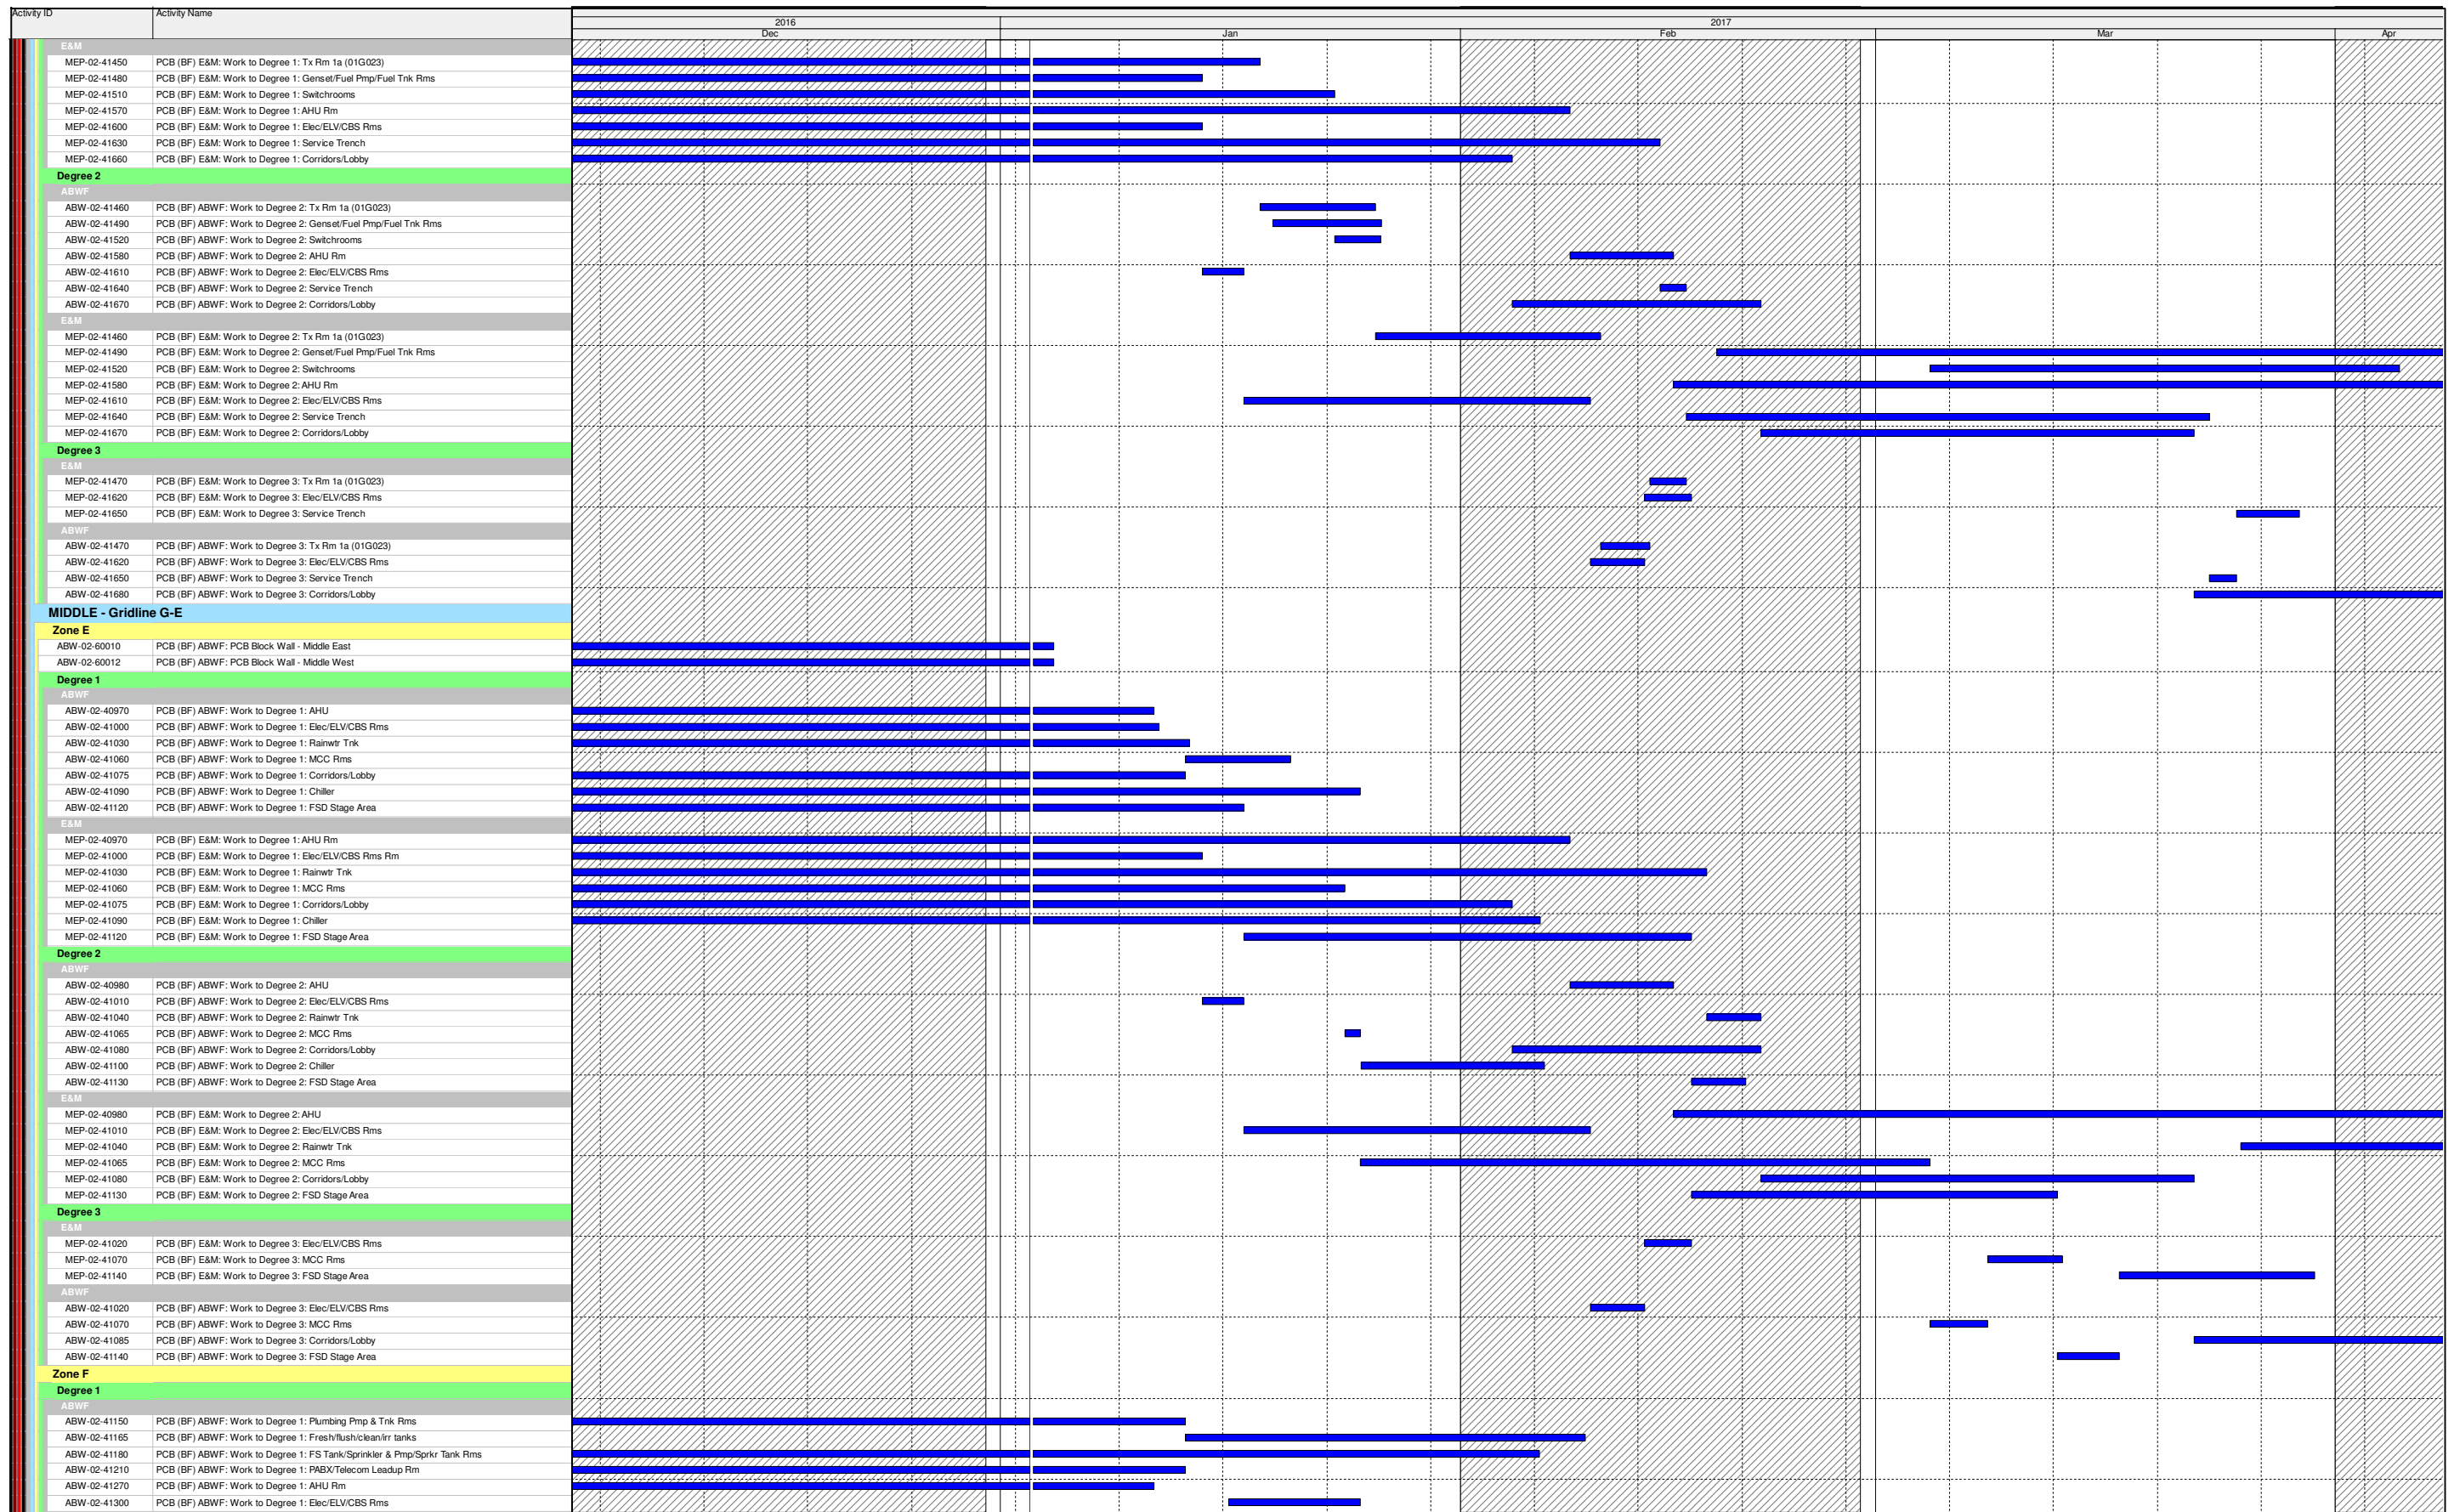

### Three Month Rolling Programme

HKMZB HKBCF - Passenger Clearance Building

- Actual Work
- Remaining Work
- Critical Remaining Work
- Milestone

Date	Revision	Checked	Approved

# Three Month Rolling Programme

HKMZB HKBCF - Passenger Clearance Building

- Actual Work
- Remaining Work
- Critical Remaining Work
- Milestone

Date	Revision	Checked	Approved

- Actual Work
- Remaining Work
- Critical Remaining Work
- Milestone

## Three Month Rolling Programme

HKMZB HKBCF - Passenger Clearance Building

Date	Revision	Checked	Approved

# Three Month Rolling Programme

HKMZB HKBCF - Passenger Clearance Building

- Actual Work
- Remaining Work
- Critical Remaining Work
- Milestone

Date	Revision	Checked	Approved