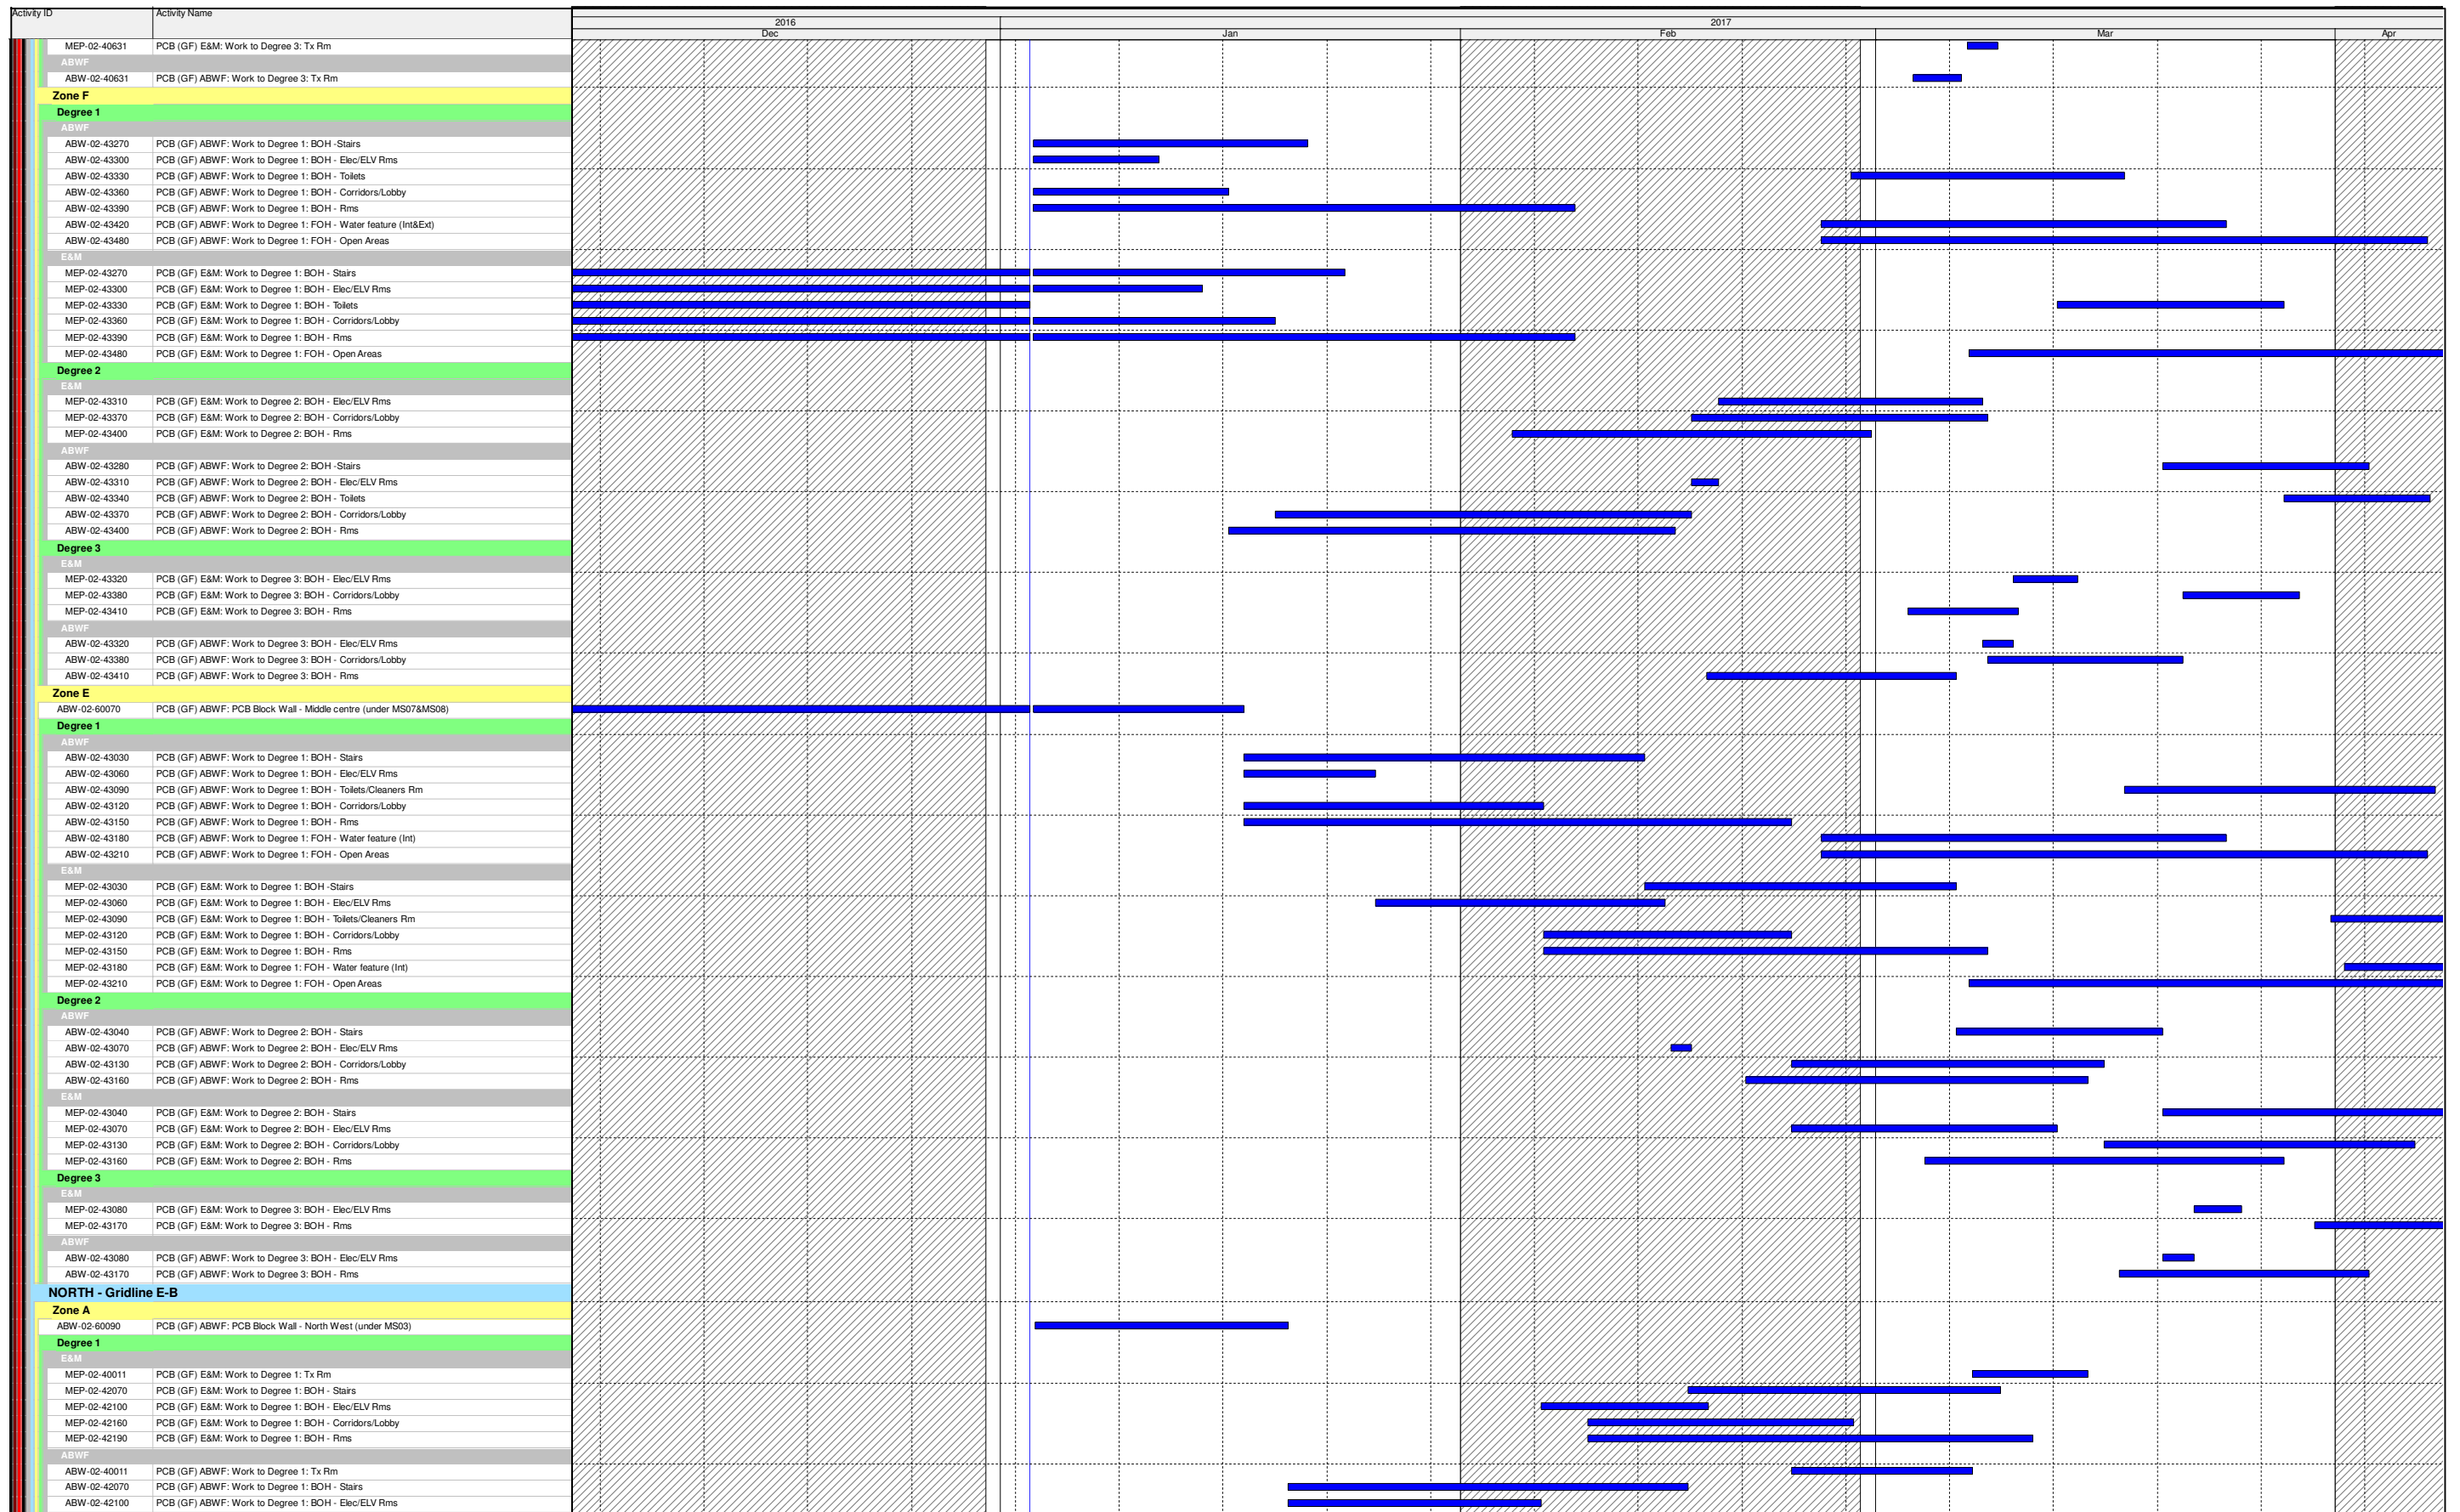

# Three Month Rolling Programme

HKMZB HKBCF - Passenger Clearance Building

- Actual Work
- Remaining Work
- Critical Remaining Work
- Milestone

Date	Revision	Checked	Approved

## Three Month Rolling Programme

HKMZB HKBCF - Passenger Clearance Building

Date	Revision	Checked	Approved

- Actual Work
- Remaining Work
- Critical Remaining Work
- Milestone