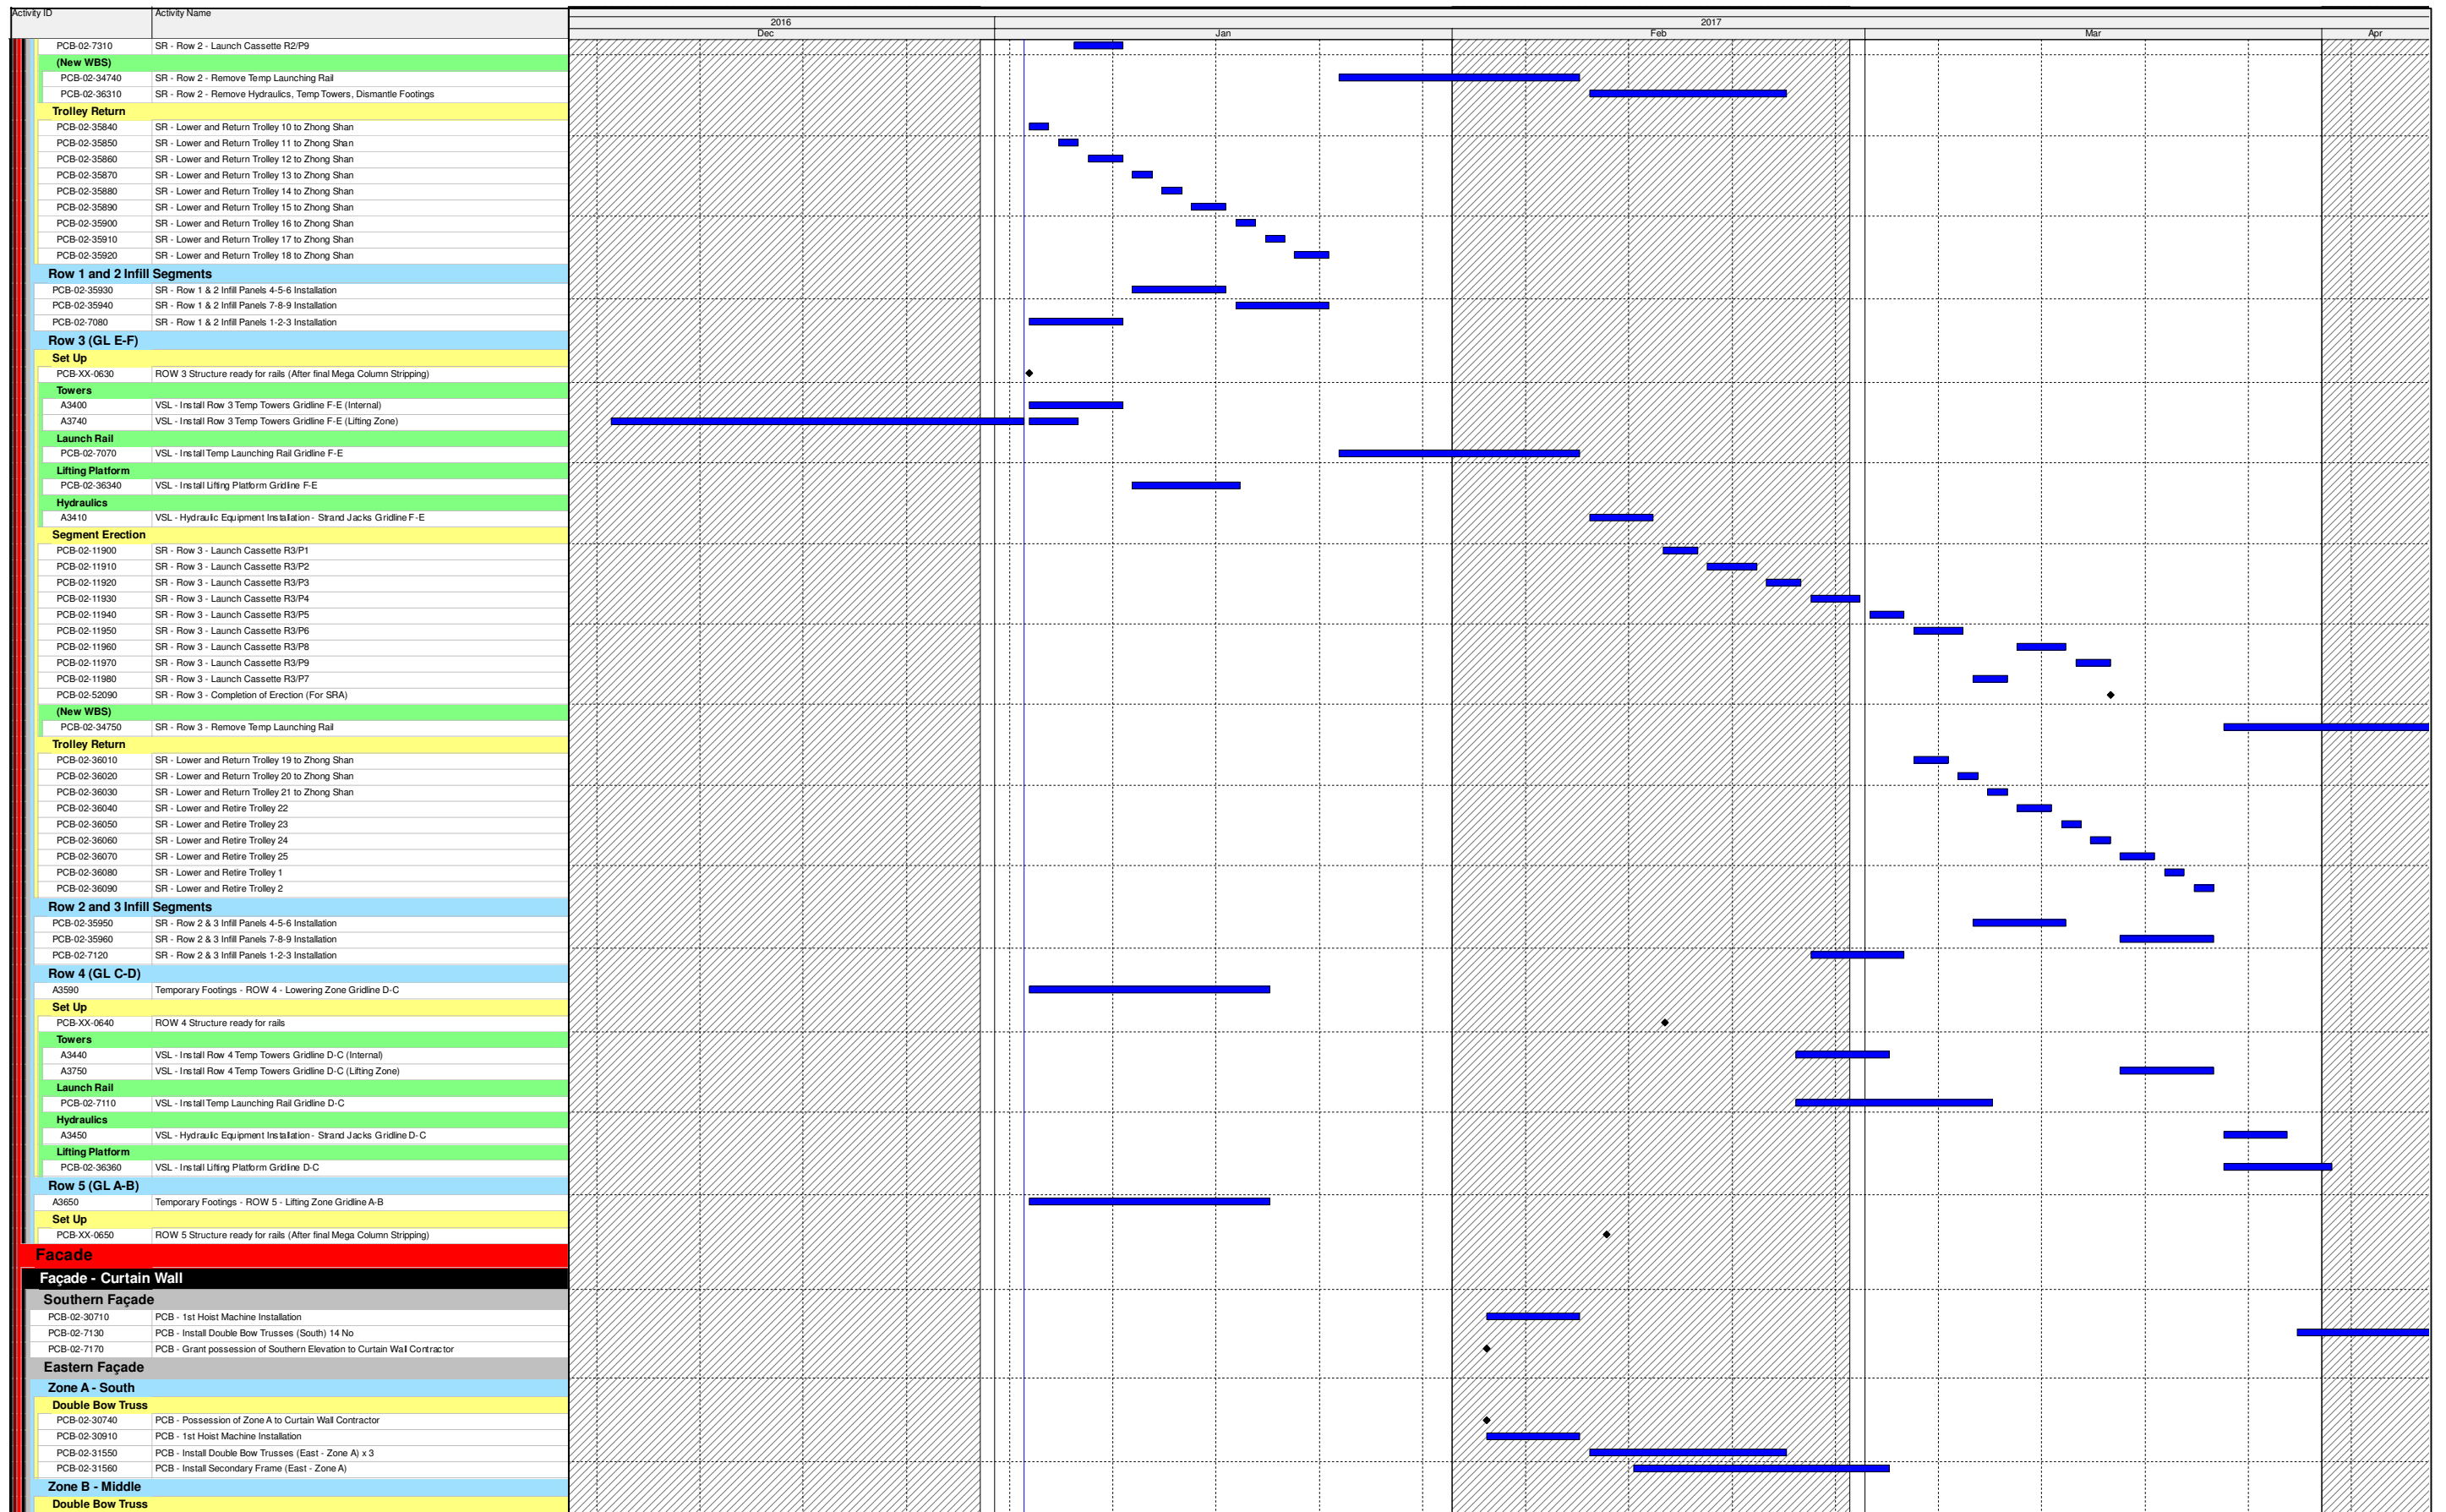

## Three Month Rolling Programme

HKMZB HKBCF - Passenger Clearance Building

Date	Revision	Checked	Approved

- Actual Work
- Remaining Work
- Critical Remaining Work
- Milestone

## Three Month Rolling Programme

HKMZB HKBCF - Passenger Clearance Building

Date	Revision	Checked	Approved

## Three Month Rolling Programme

HKMZB HKBCF - Passenger Clearance Building

Date	Revision	Checked	Approved

- Actual Work
- Remaining Work
- Critical Remaining Work
- ◆ Milestone