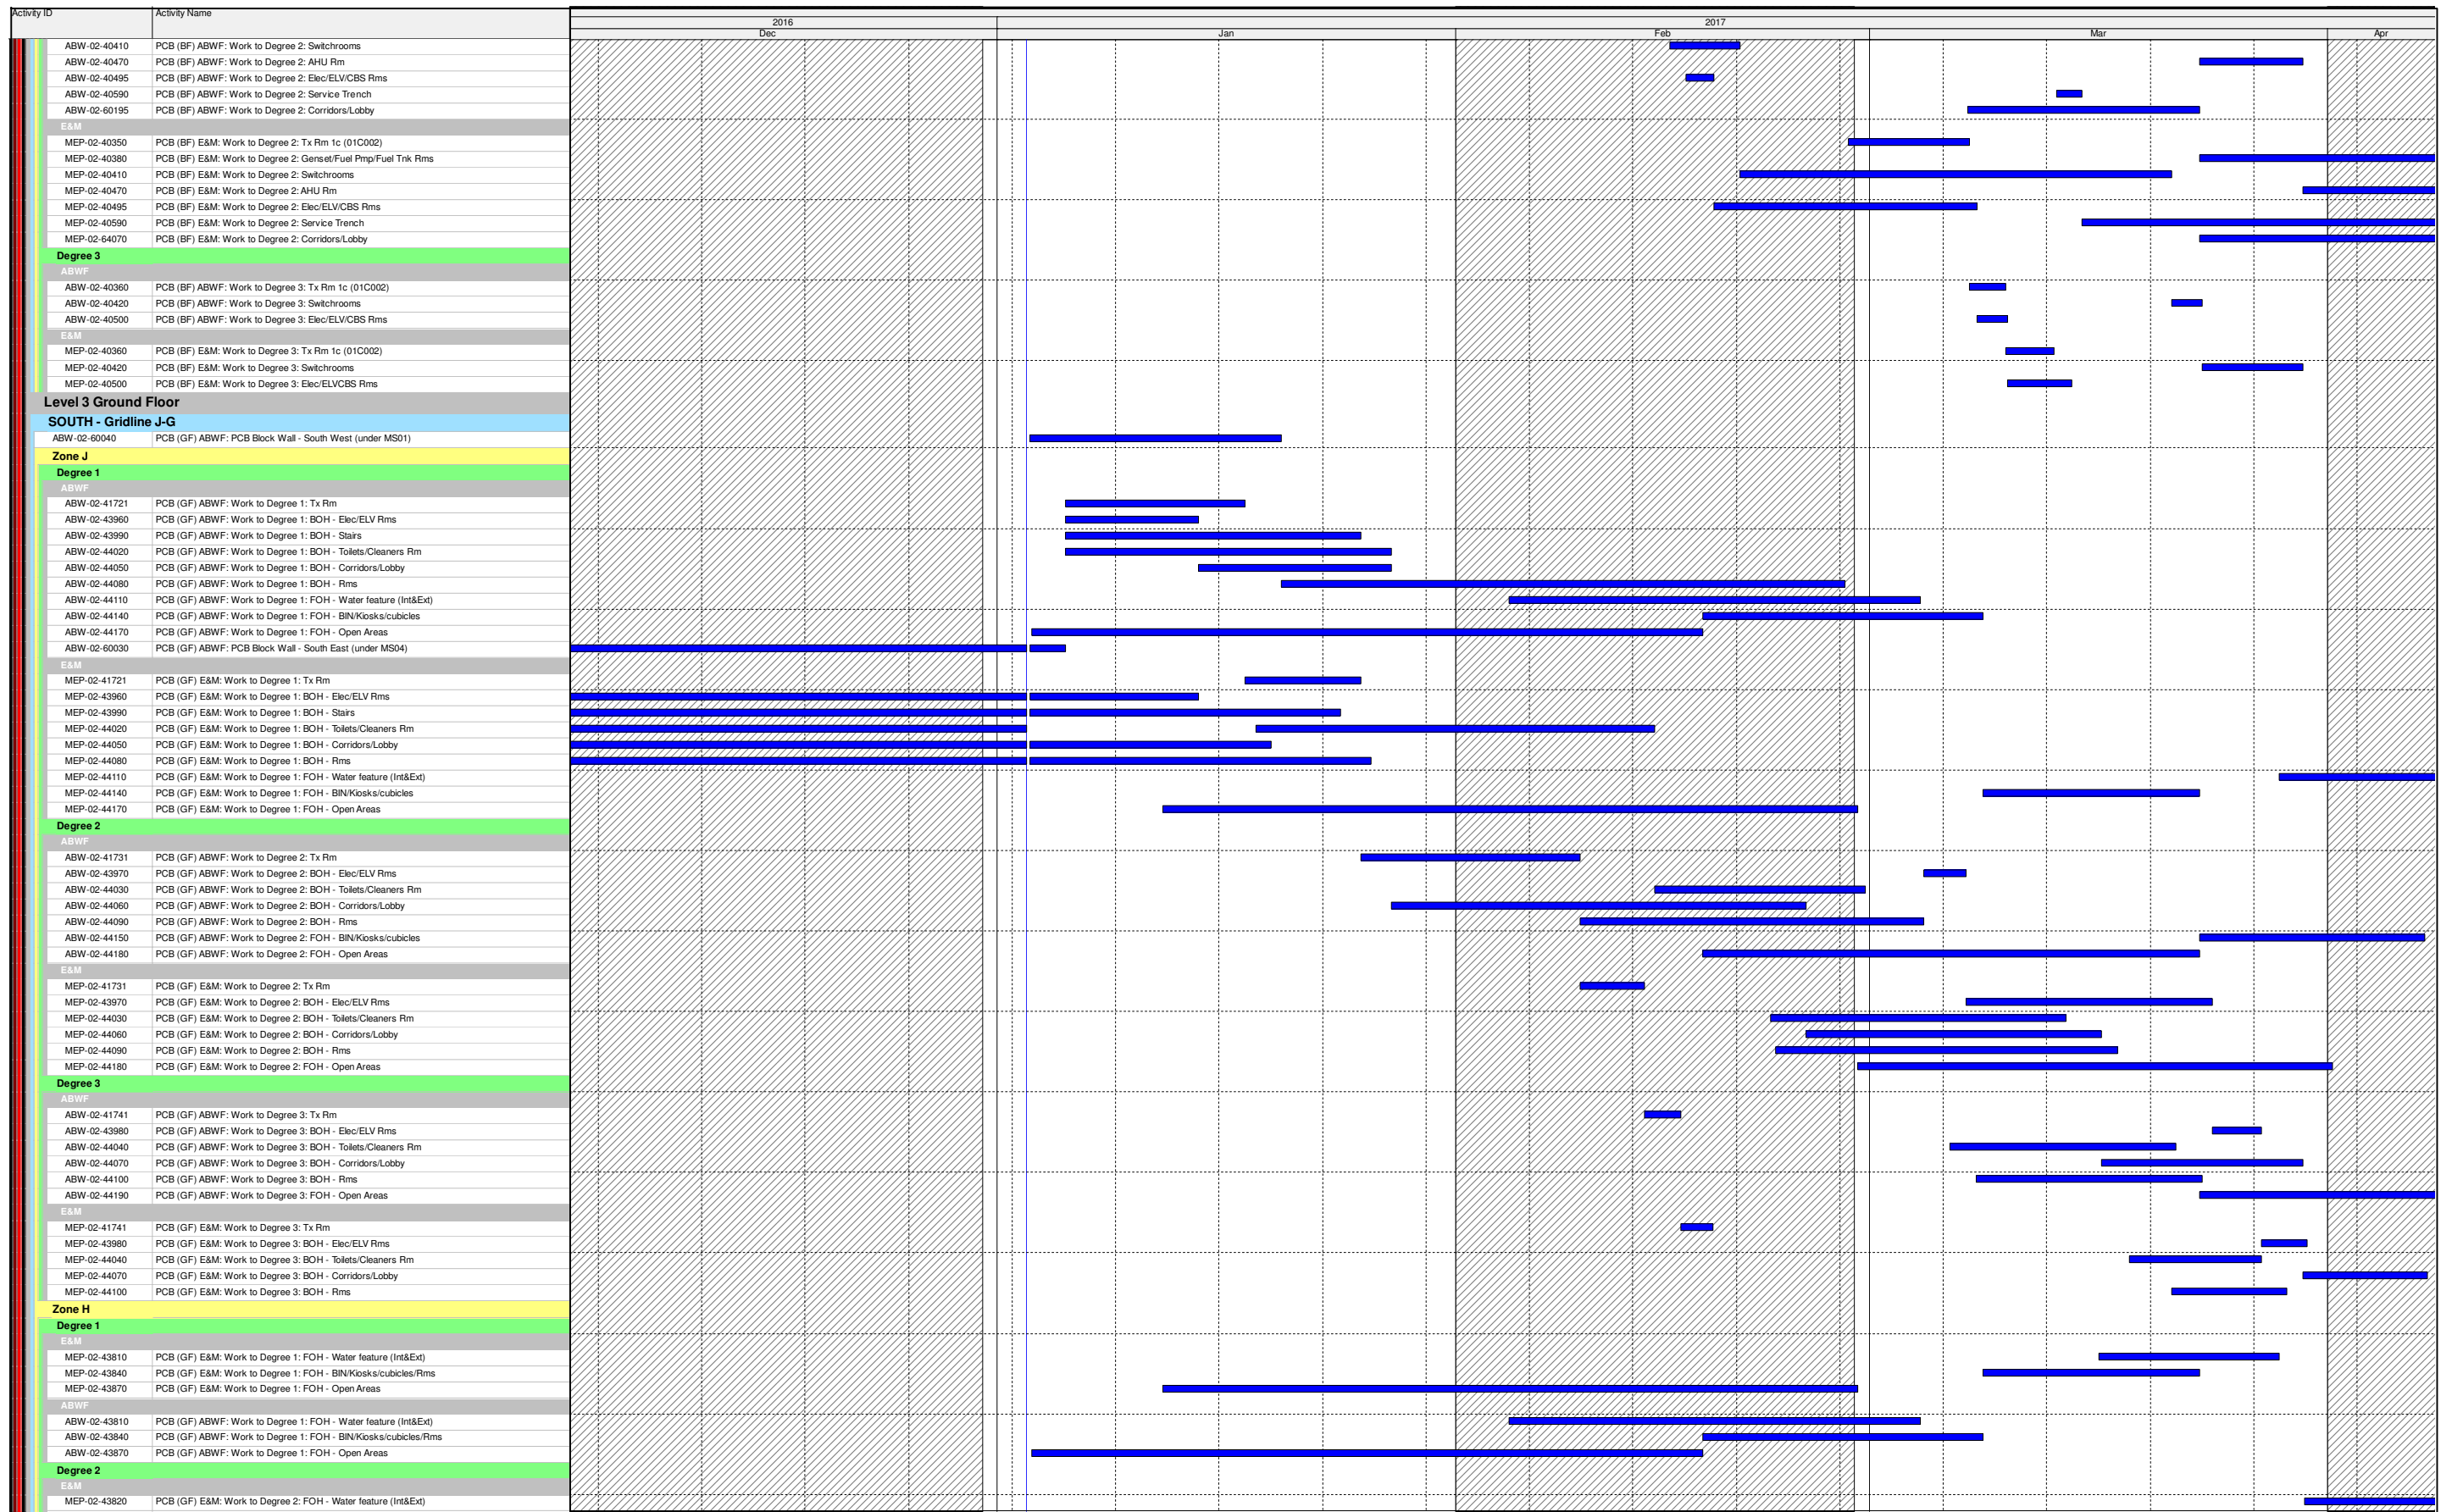

# Three Month Rolling Programme

HKMZB HKBCF - Passenger Clearance Building

- Actual Work
- Remaining Work
- Critical Remaining Work
- Milestone

Date	Revision	Checked	Approved

- Actual Work
- Remaining Work
- Critical Remaining Work
- Milestone

# Three Month Rolling Programme

HKMZB HKBCF - Passenger Clearance Building

- Actual Work
- Remaining Work
- Critical Remaining Work
- Milestone

Date	Revision	Checked	Approved

## Three Month Rolling Programme

HKMZB HKBCF - Passenger Clearance Building

Date	Revision	Checked	Approved

## Three Month Rolling Programme

HKMZB HKBCF - Passenger Clearance Building

Date	Revision	Checked	Approved

- Actual Work
- Remaining Work
- Critical Remaining Work
- Milestone