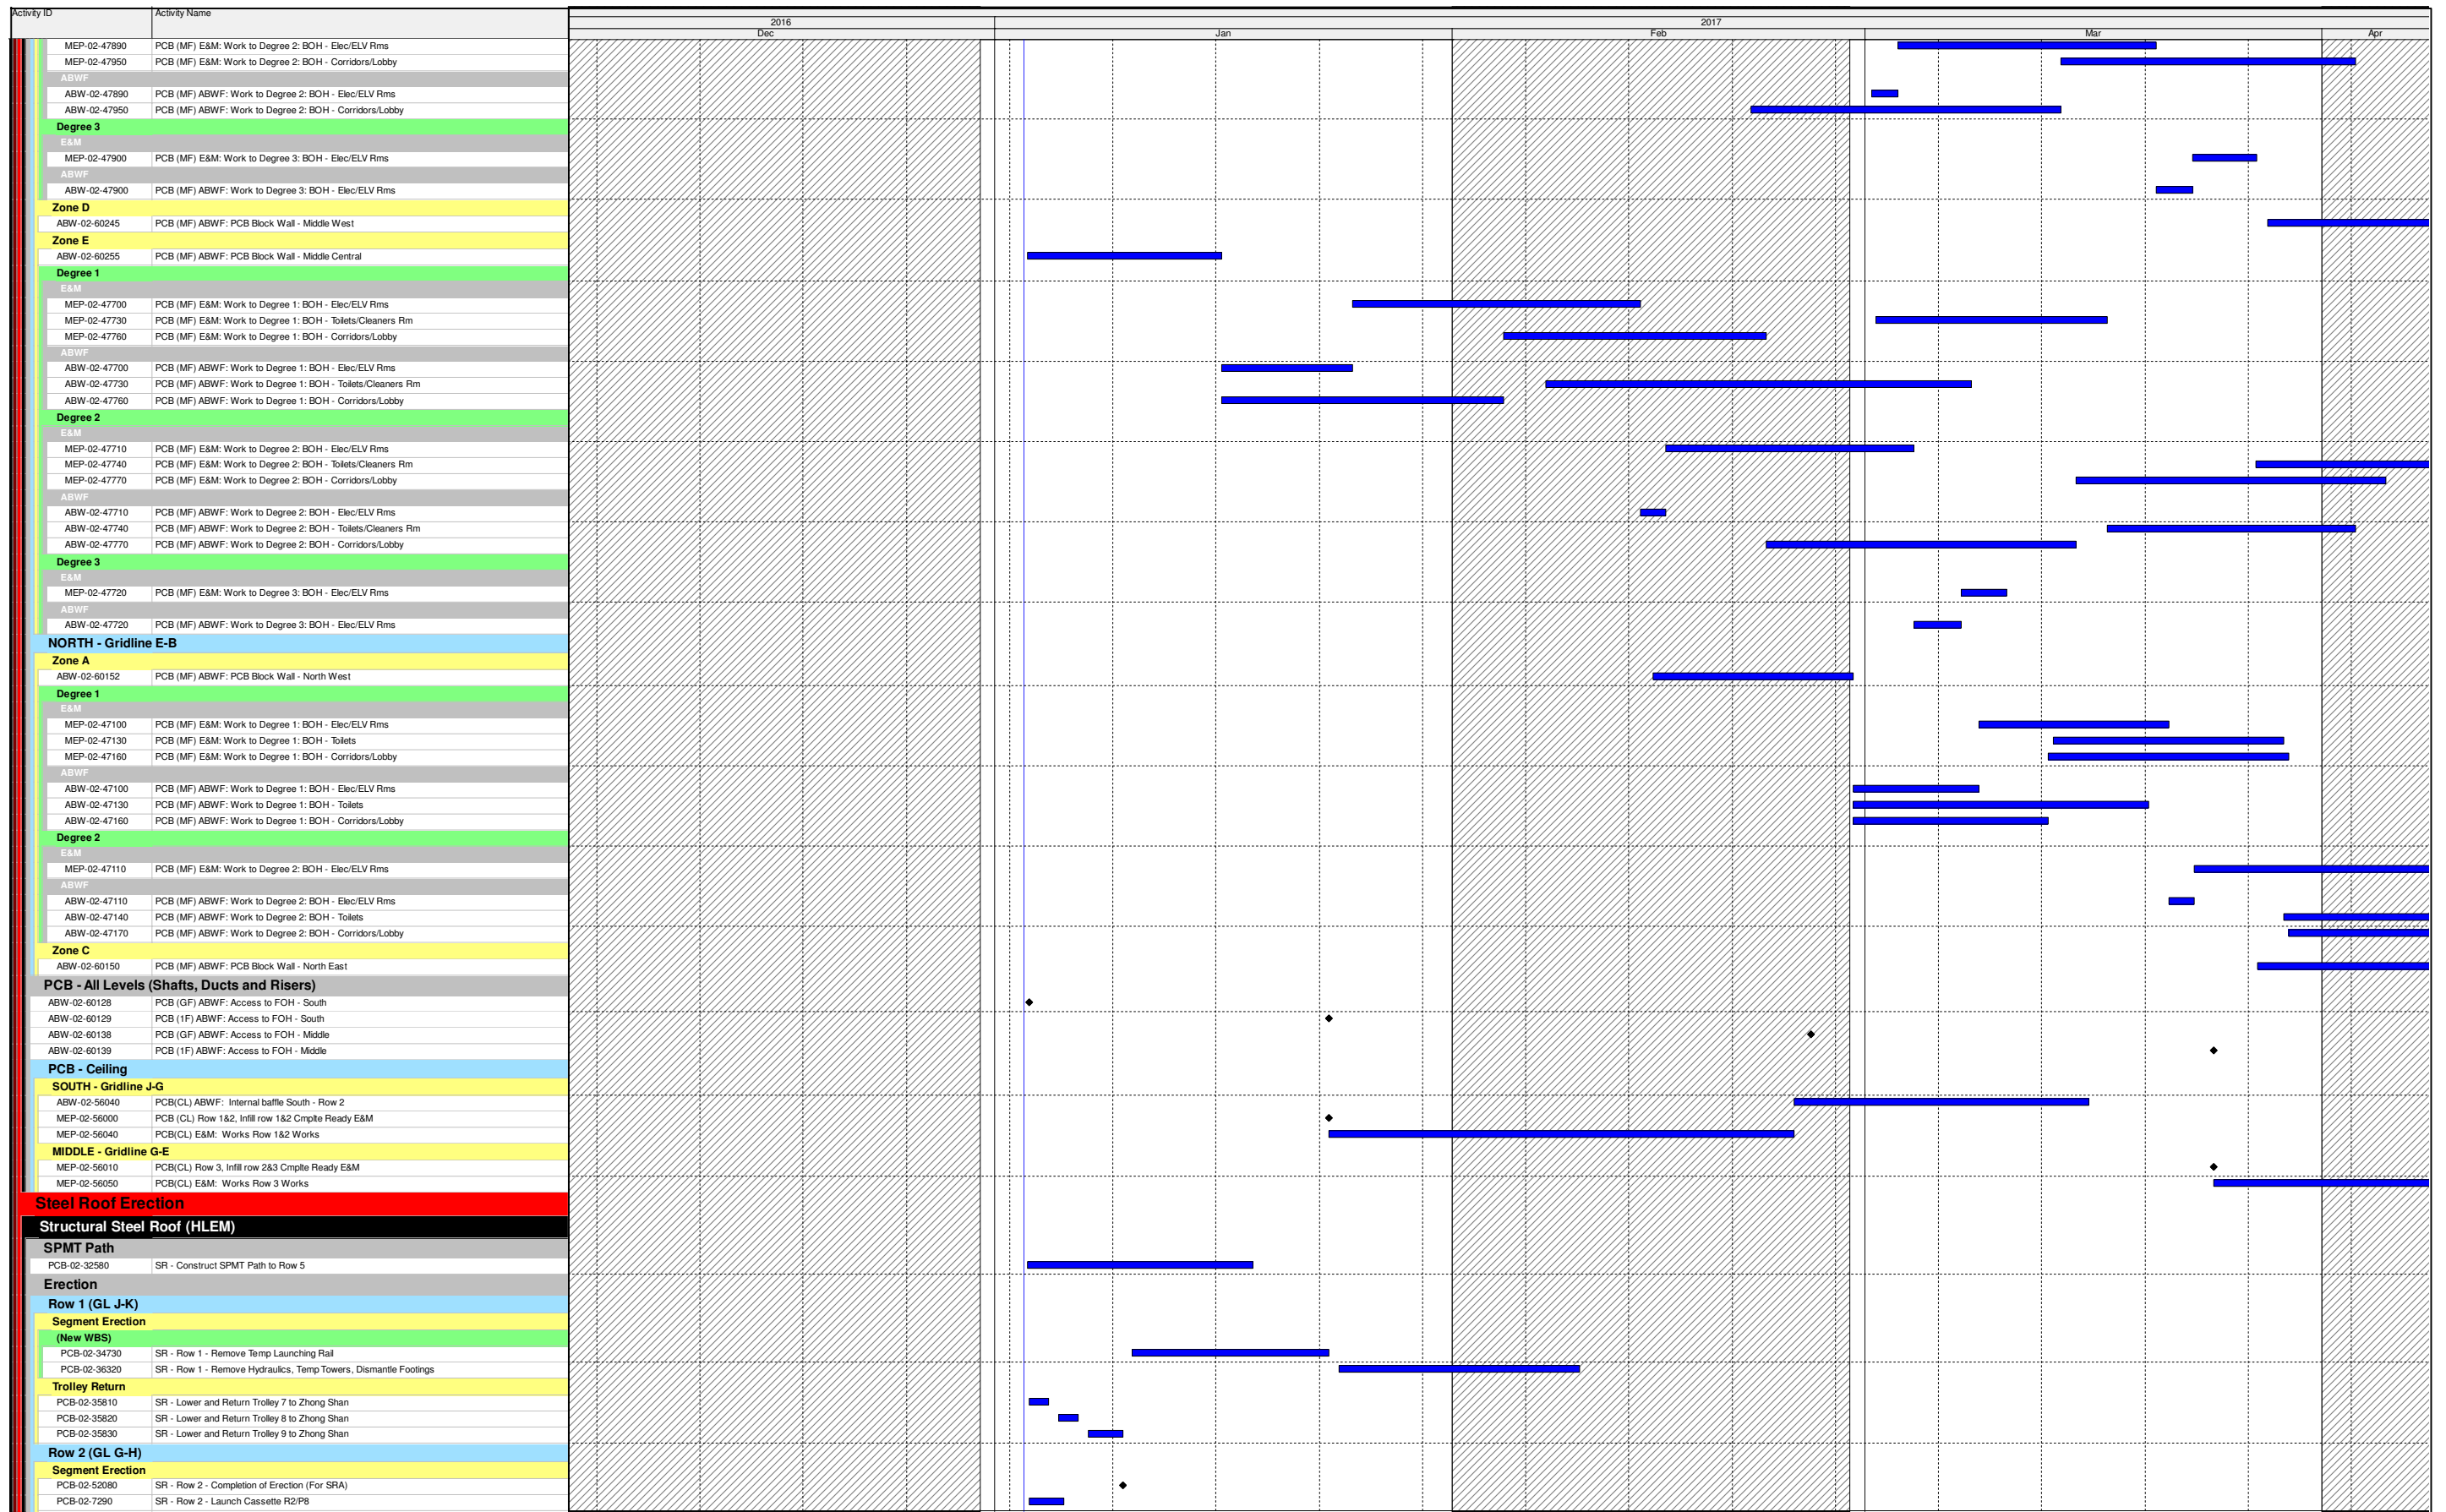

## Three Month Rolling Programme

HKMZB HKBCF - Passenger Clearance Building

Date	Revision	Checked	Approved

- Actual Work
- Remaining Work
- Critical Remaining Work
- Milestone

## Three Month Rolling Programme

HKMZB HKBCF - Passenger Clearance Building

Date	Revision	Checked	Approved

## Three Month Rolling Programme

HKMZB HKBCF - Passenger Clearance Building

Date	Revision	Checked	Approved

- Actual Work
- Remaining Work
- Critical Remaining Work
- ◆ Milestone