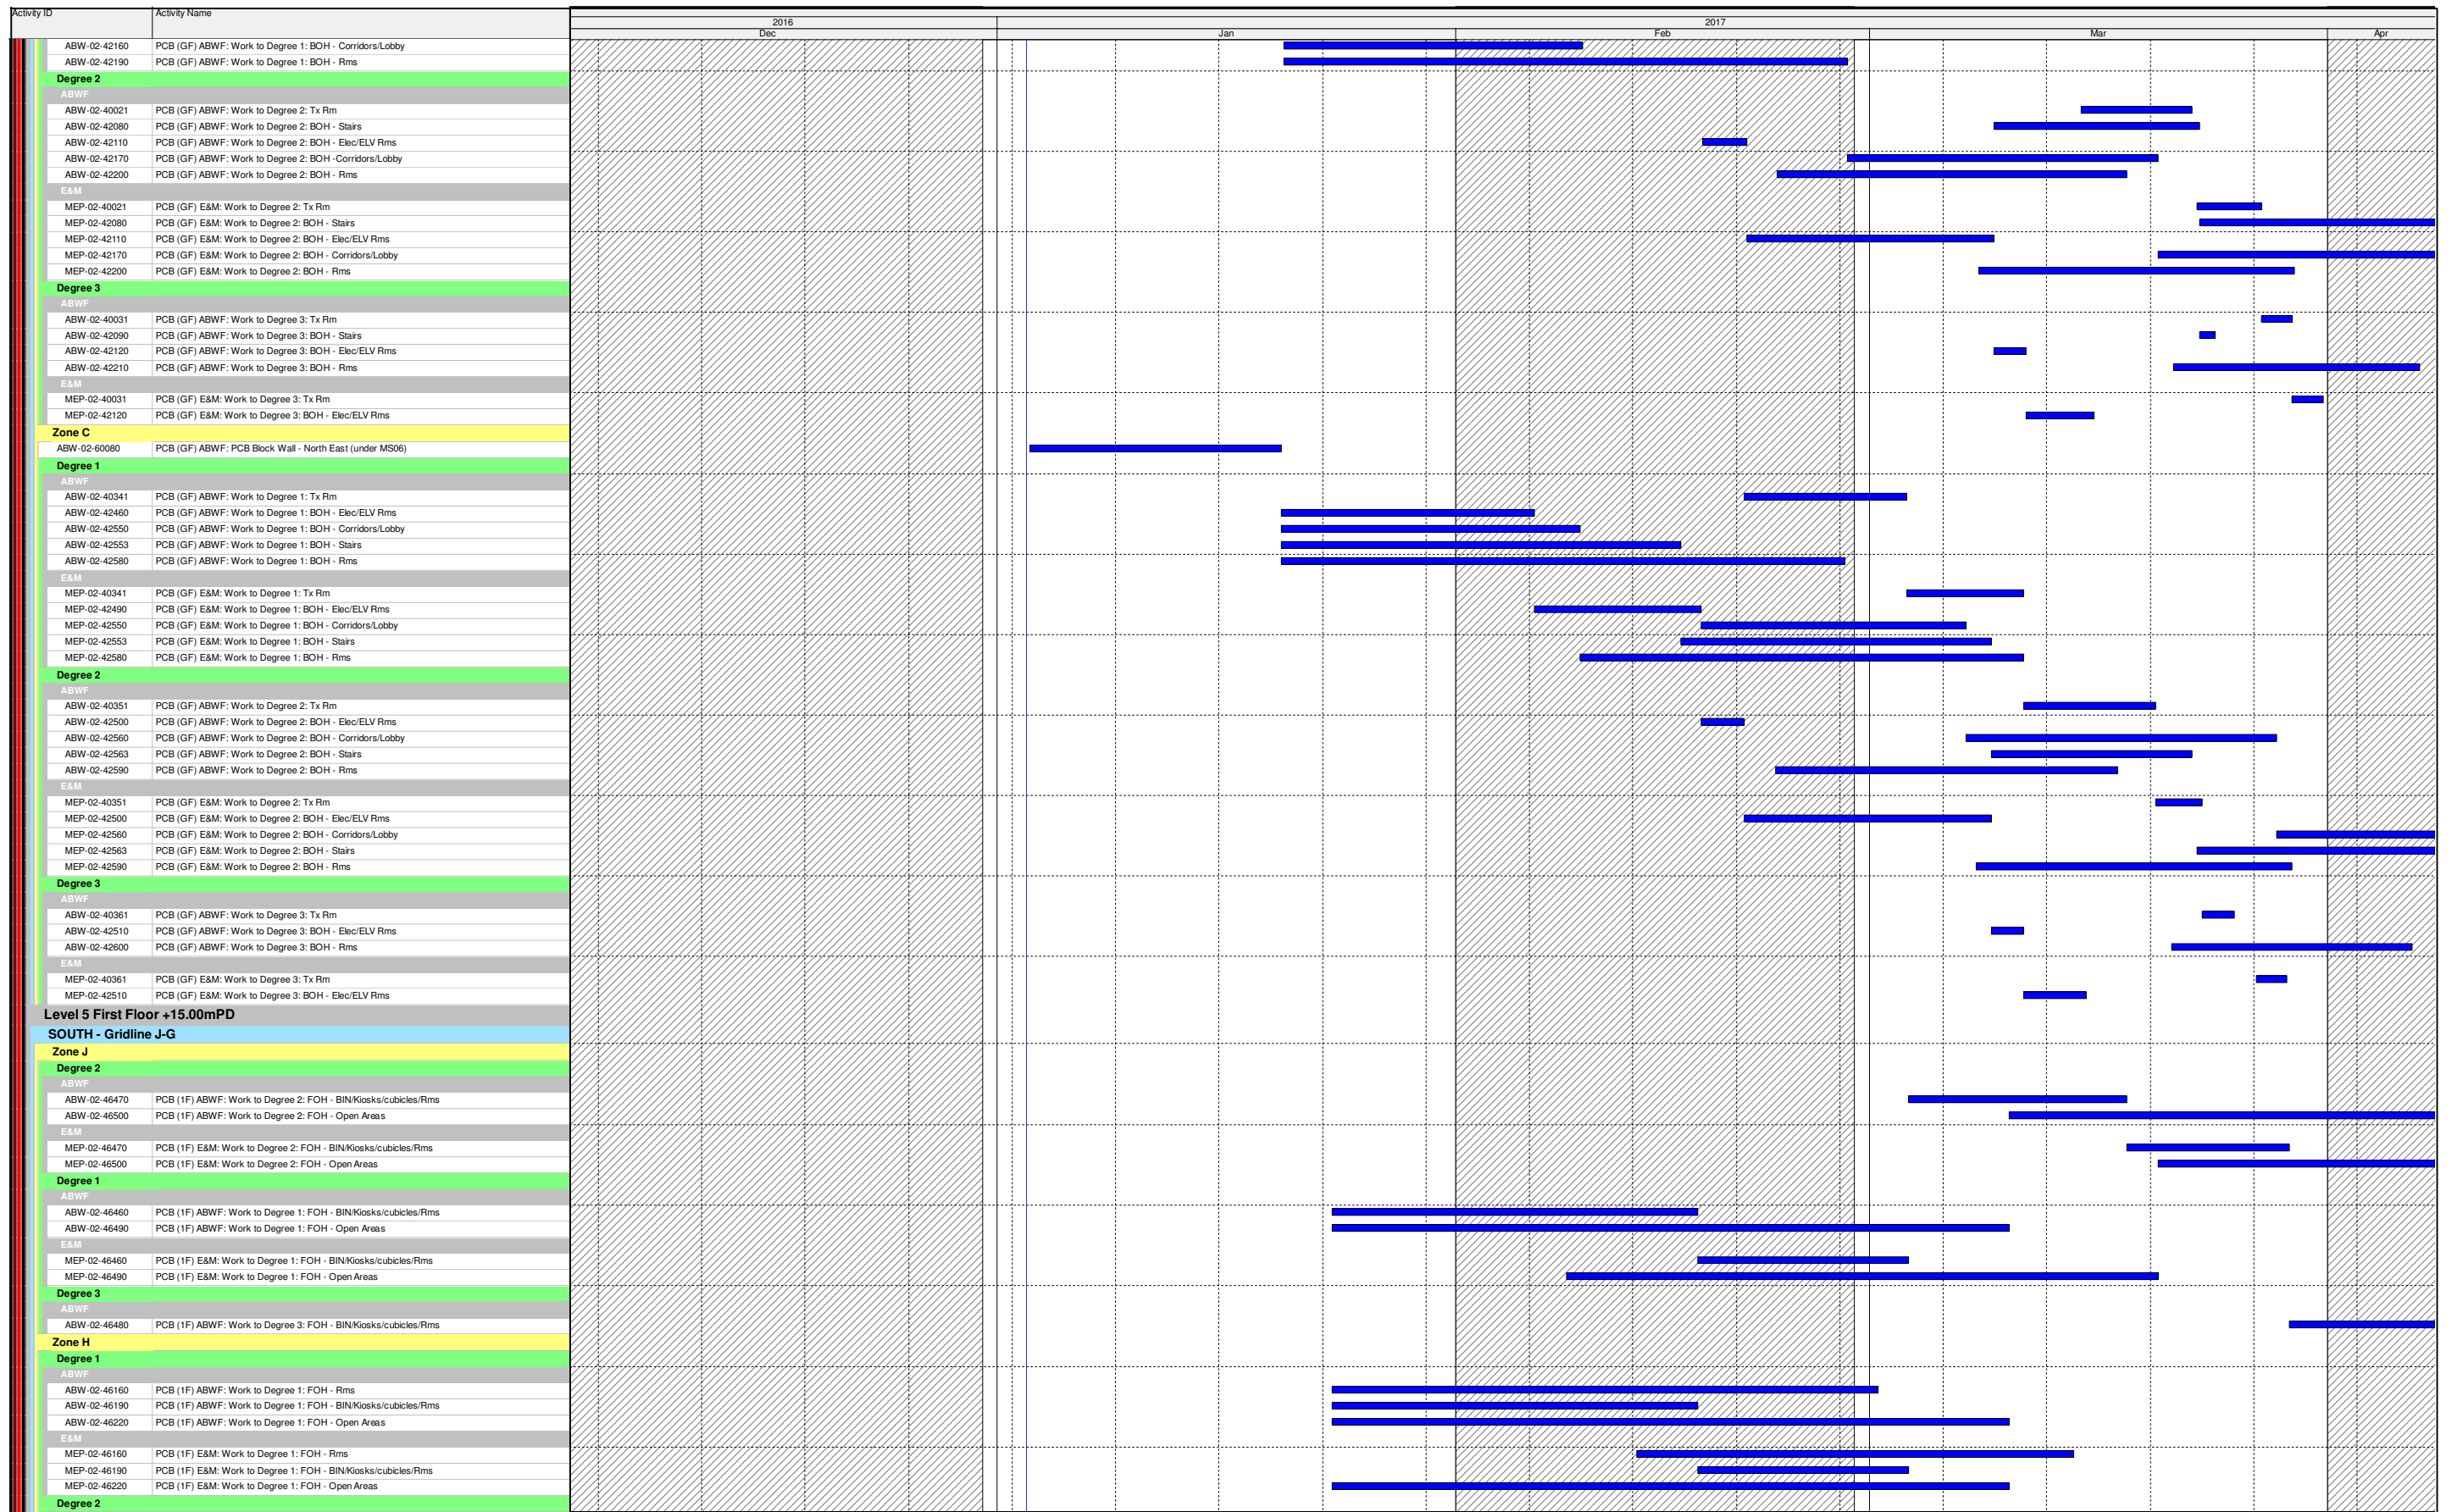

# Three Month Rolling Programme

HKMZB HKBCF - Passenger Clearance Building

- Actual Work
- Remaining Work
- Critical Remaining Work
- Milestone

Date	Revision	Checked	Approved

## Three Month Rolling Programme

HKMZB HKBCF - Passenger Clearance Building

Date	Revision	Checked	Approved

- Actual Work
- Remaining Work
- Critical Remaining Work
- Milestone