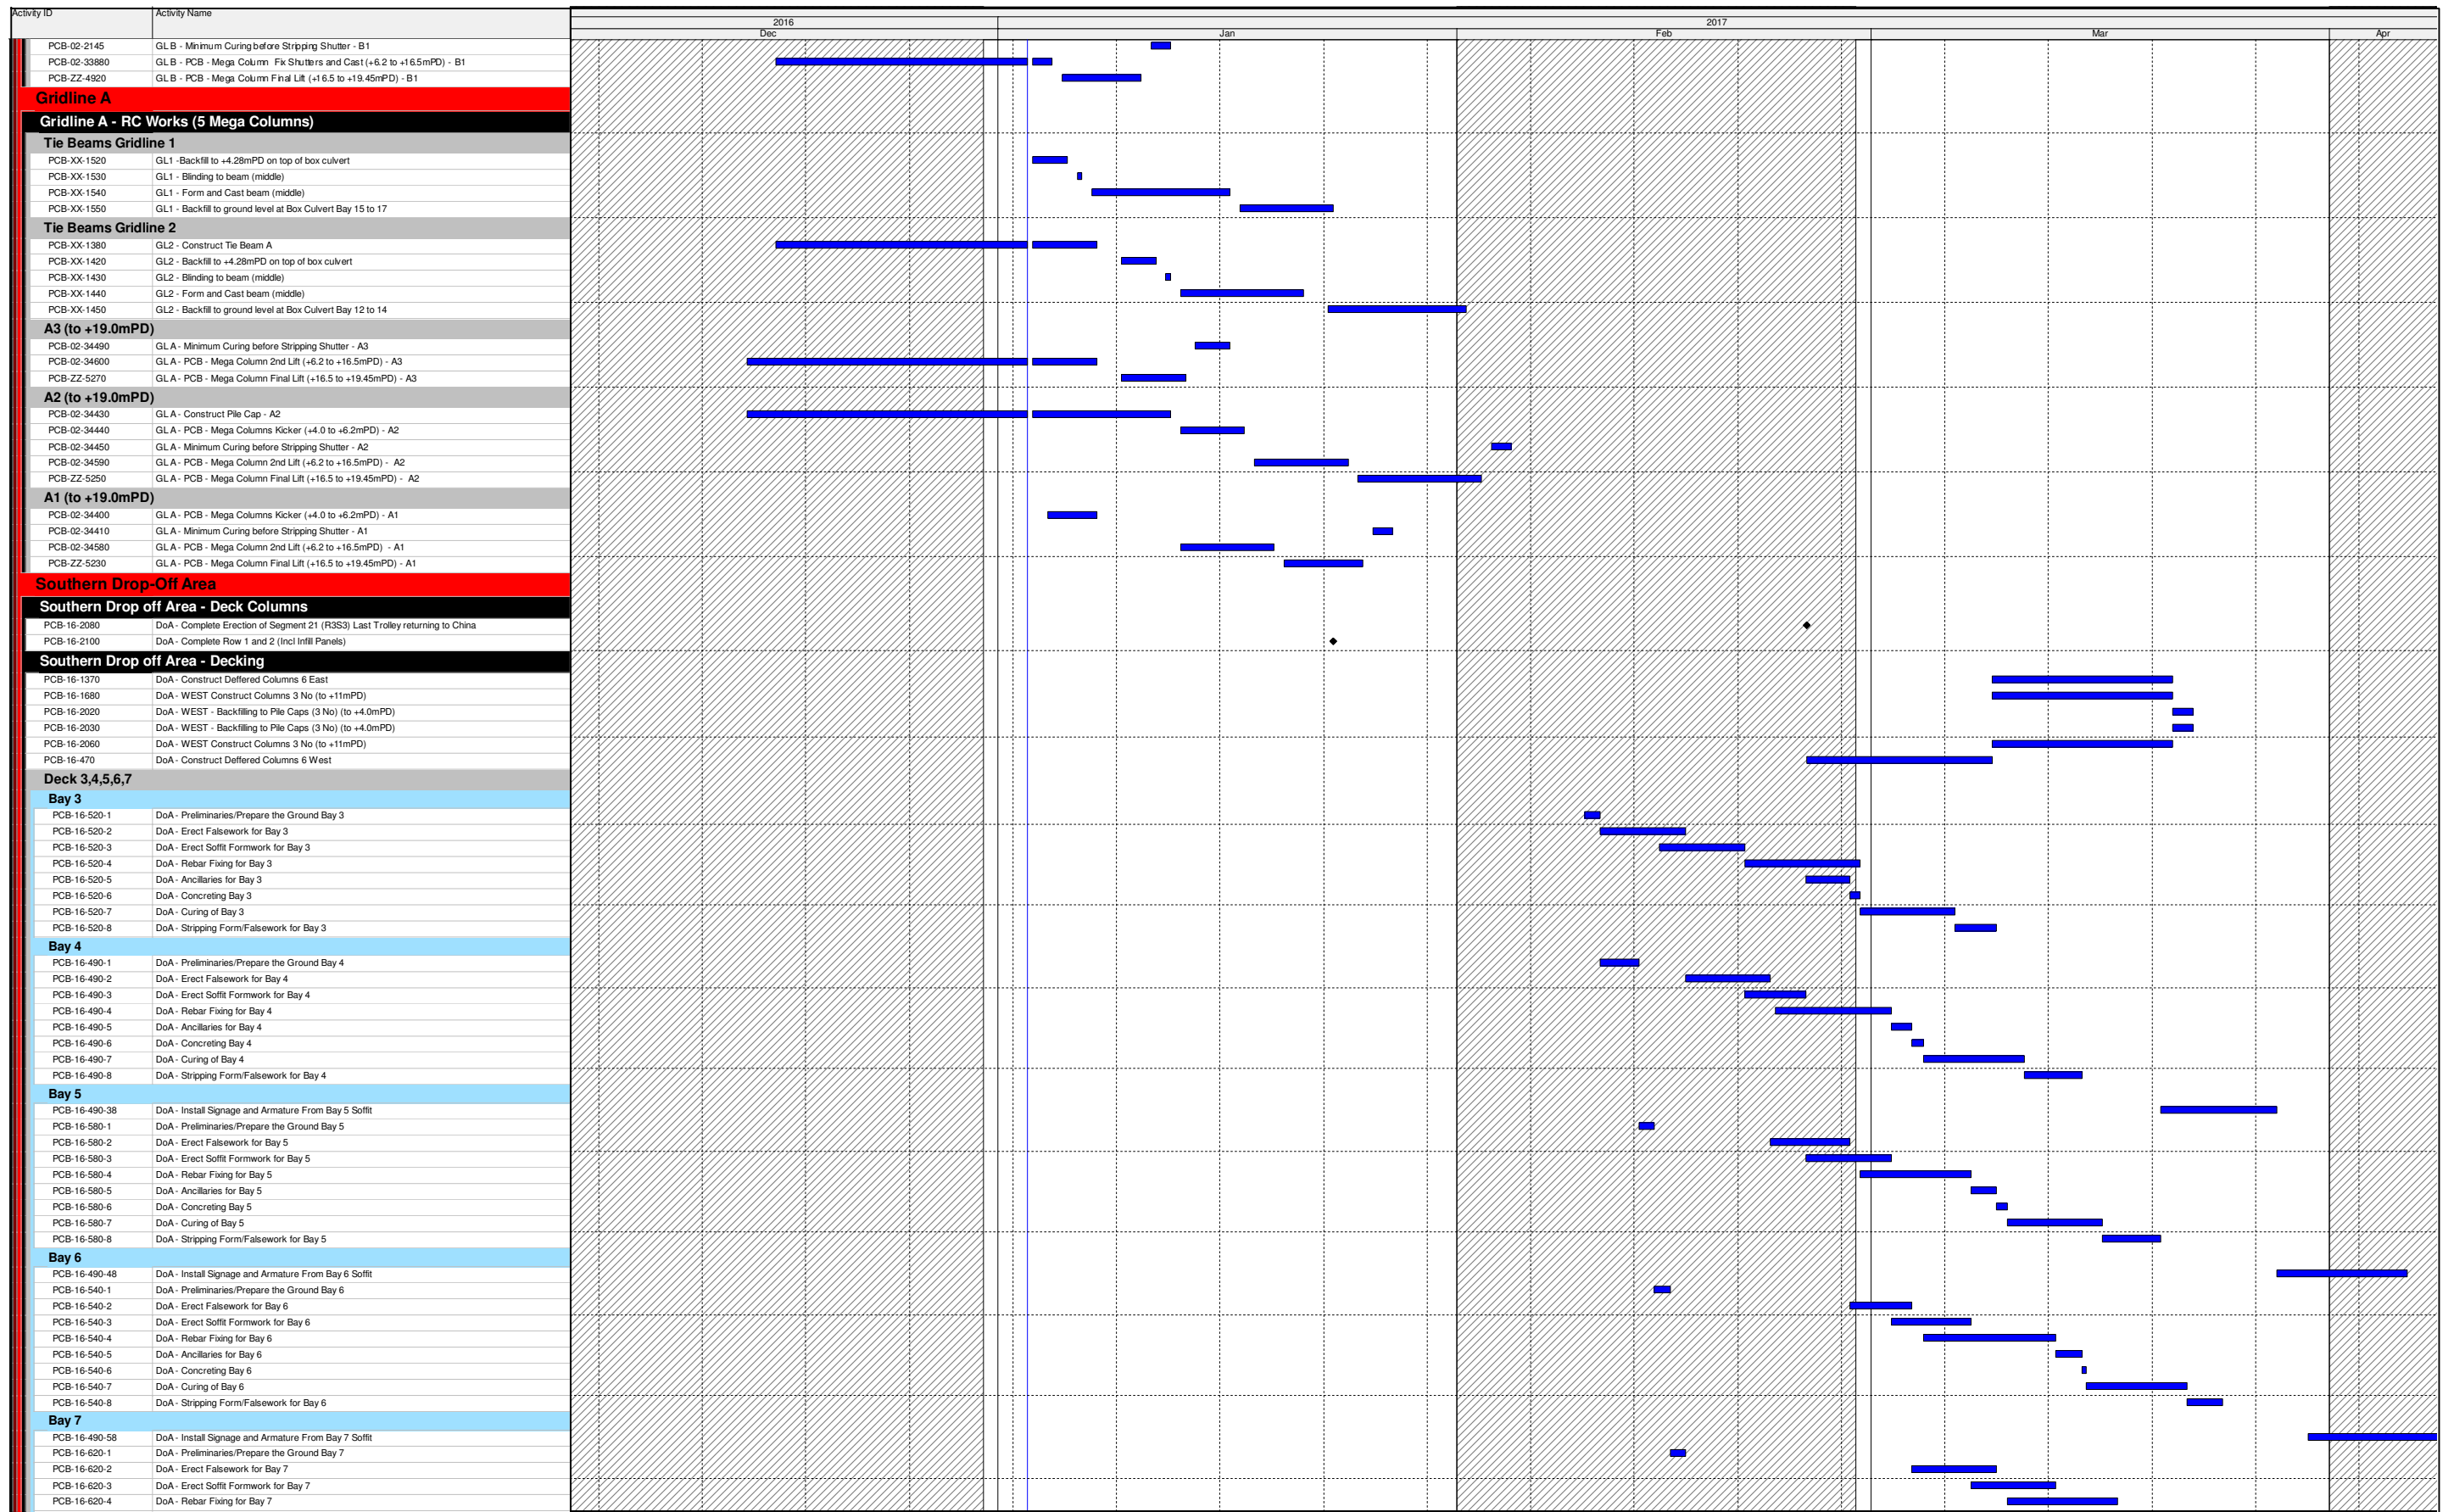

## Three Month Rolling Programme

HKMZB HKBCF - Passenger Clearance Building

Date	Revision	Checked	Approved

- Actual Work
- Remaining Work
- Critical Remaining Work
- Milestone

## Three Month Rolling Programme

HKMZB HKBCF - Passenger Clearance Building

Date	Revision	Checked	Approved

# Three Month Rolling Programme

HKMZB HKBCF - Passenger Clearance Building

- Actual Work
- Remaining Work
- Critical Remaining Work
- Milestone

Date	Revision	Checked	Approved