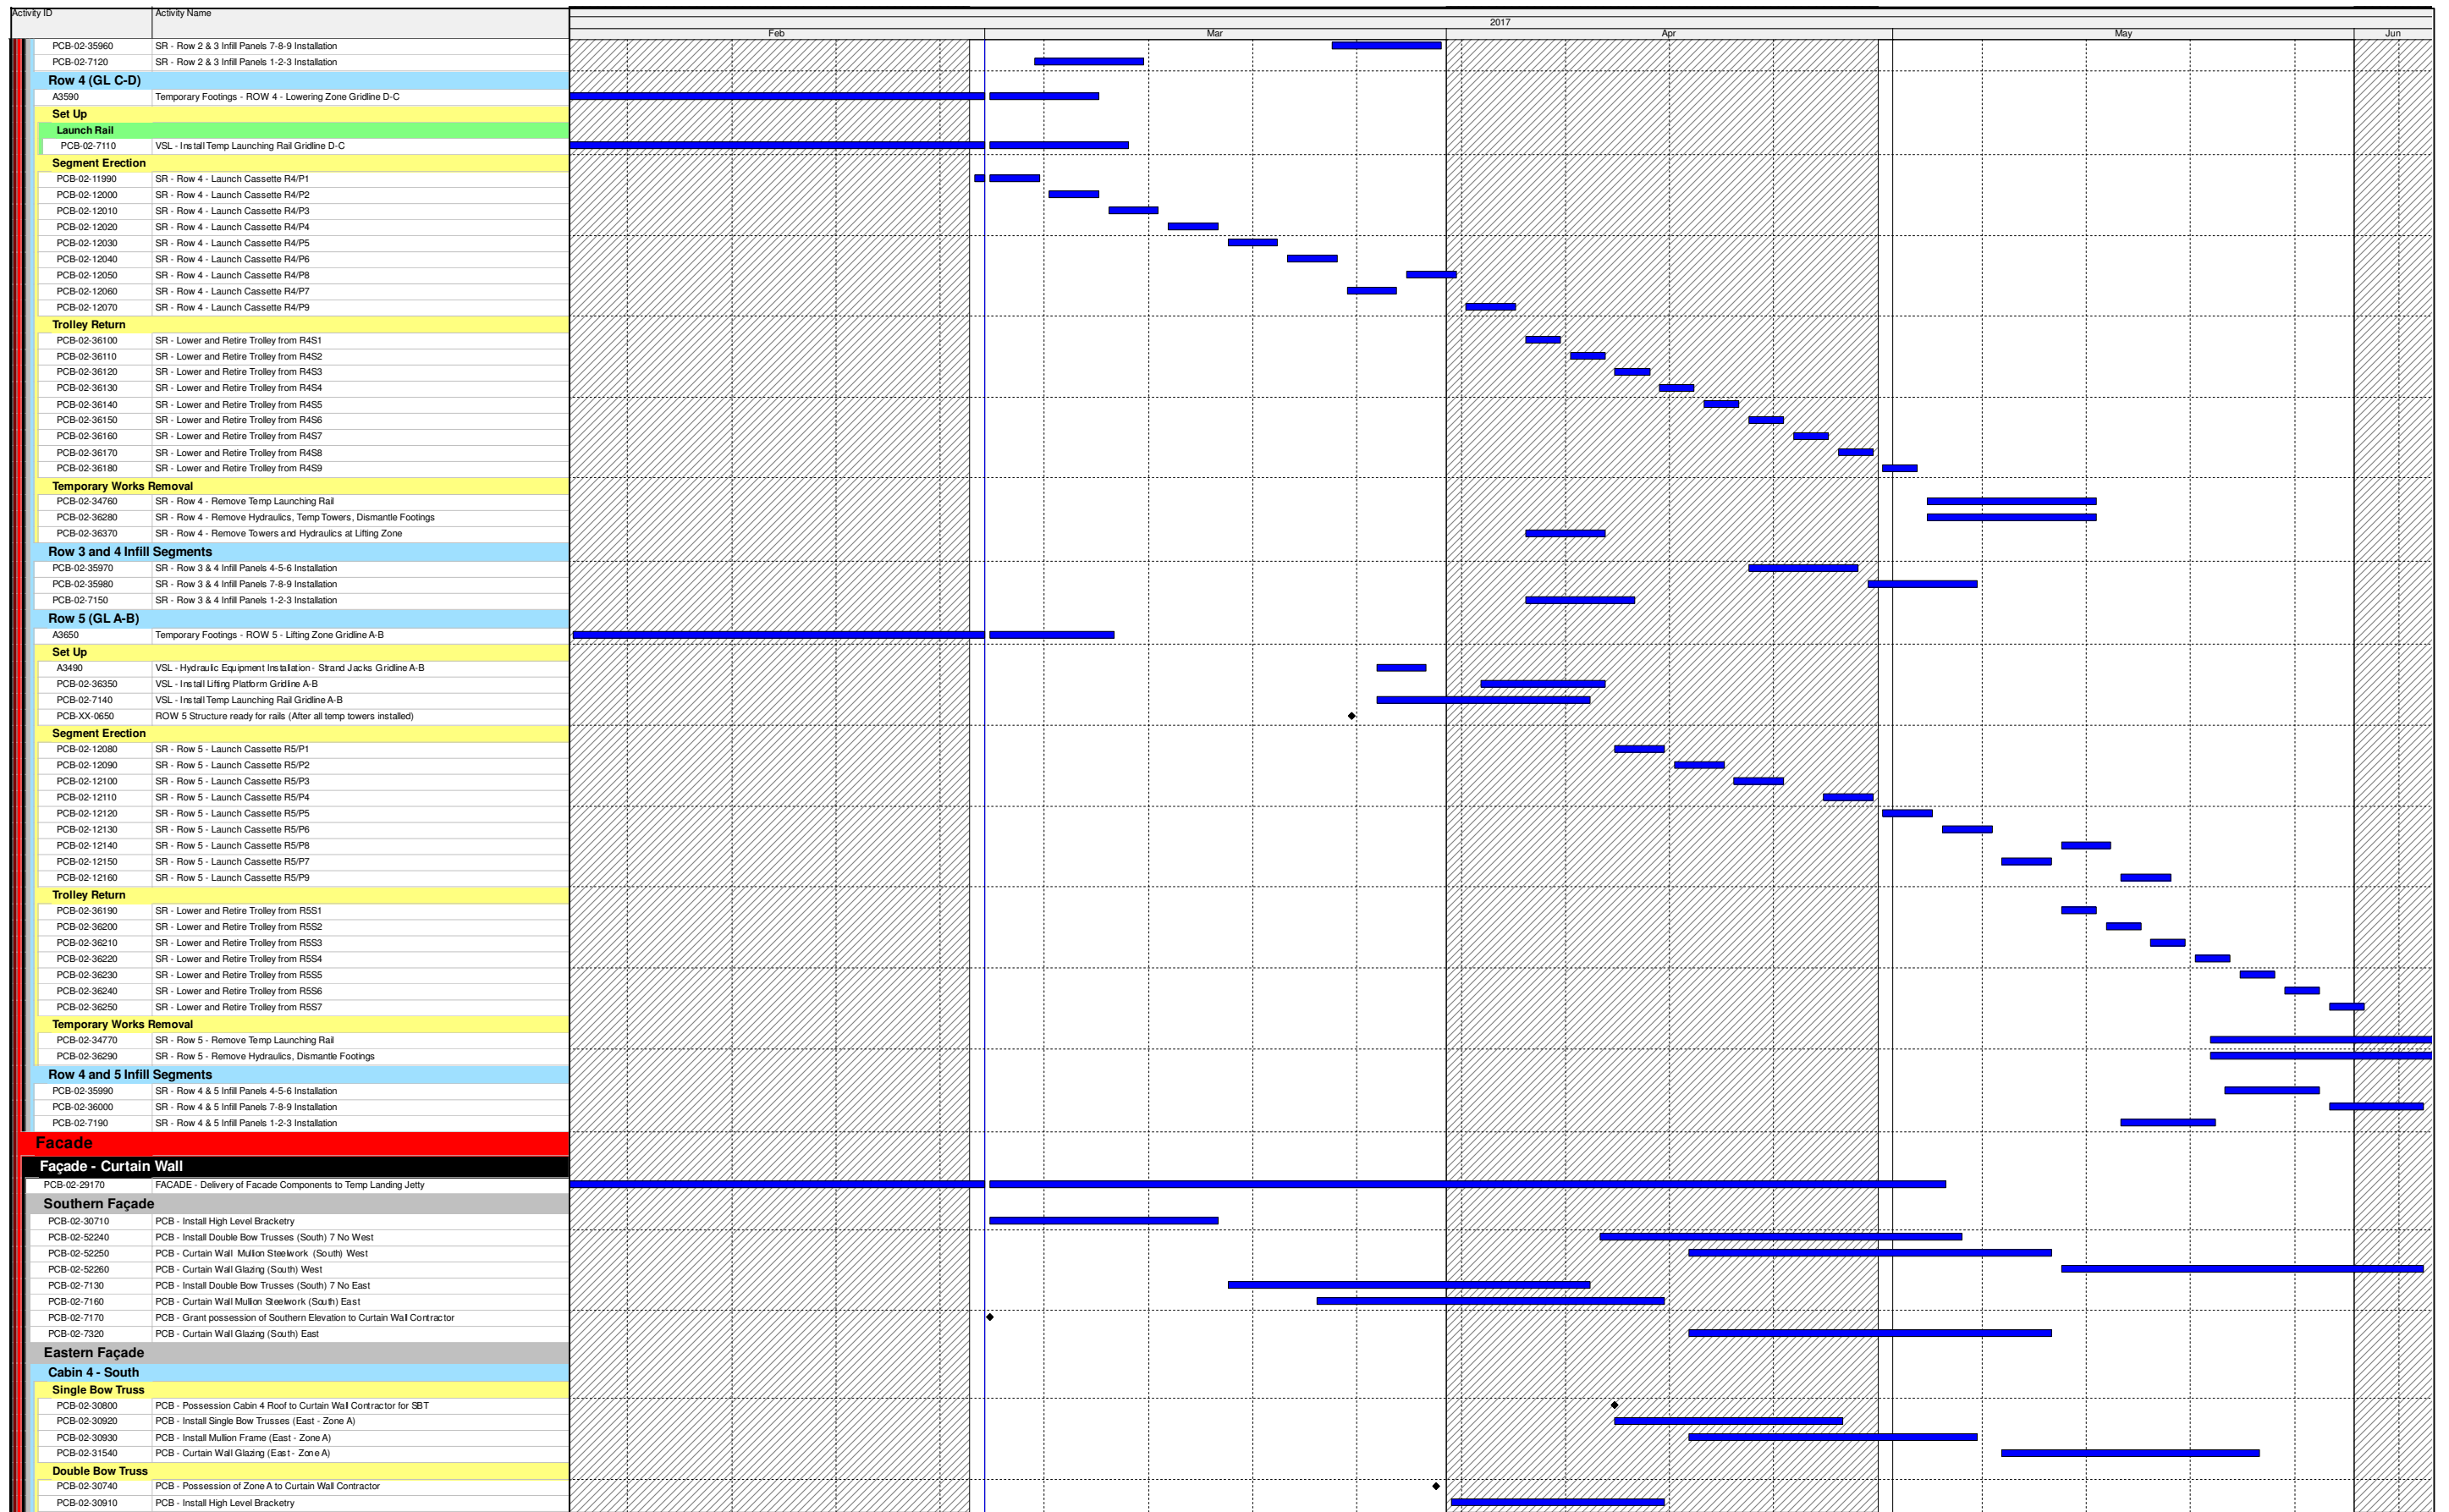

Date	Revision	Checked	Approved

- Actual Work
- Remaining Work
- Critical Remaining Work
- Milestone

Three Month Rolling Programme

HKMZB HKBCF - Passenger Clearance Building

Date	Revision	Checked	Approved

- Actual Work
- Remaining Work
- Critical Remaining Work
- Milestone

Three Month Rolling Programme

HKMZB HKBCF - Passenger Clearance Building

Date	Revision	Checked	Approved

- Actual Work
- Remaining Work
- Critical Remaining Work
- Milestone

Three Month Rolling Programme

HKMZB HKBCF - Passenger Clearance Building

Date	Revision	Checked	Approved

Three Month Rolling Programme

HKMZB HKBCF - Passenger Clearance Building

Date	Revision	Checked	Approved

Three Month Rolling Programme

HKMZB HKBCF - Passenger Clearance Building

- Actual Work
- Remaining Work
- Critical Remaining Work
- Milestone

Date	Revision	Checked	Approved

- Actual Work
- Remaining Work
- Critical Remaining Work
- Milestone

Three Month Rolling Programme

HKMZB HKBCF - Passenger Clearance Building