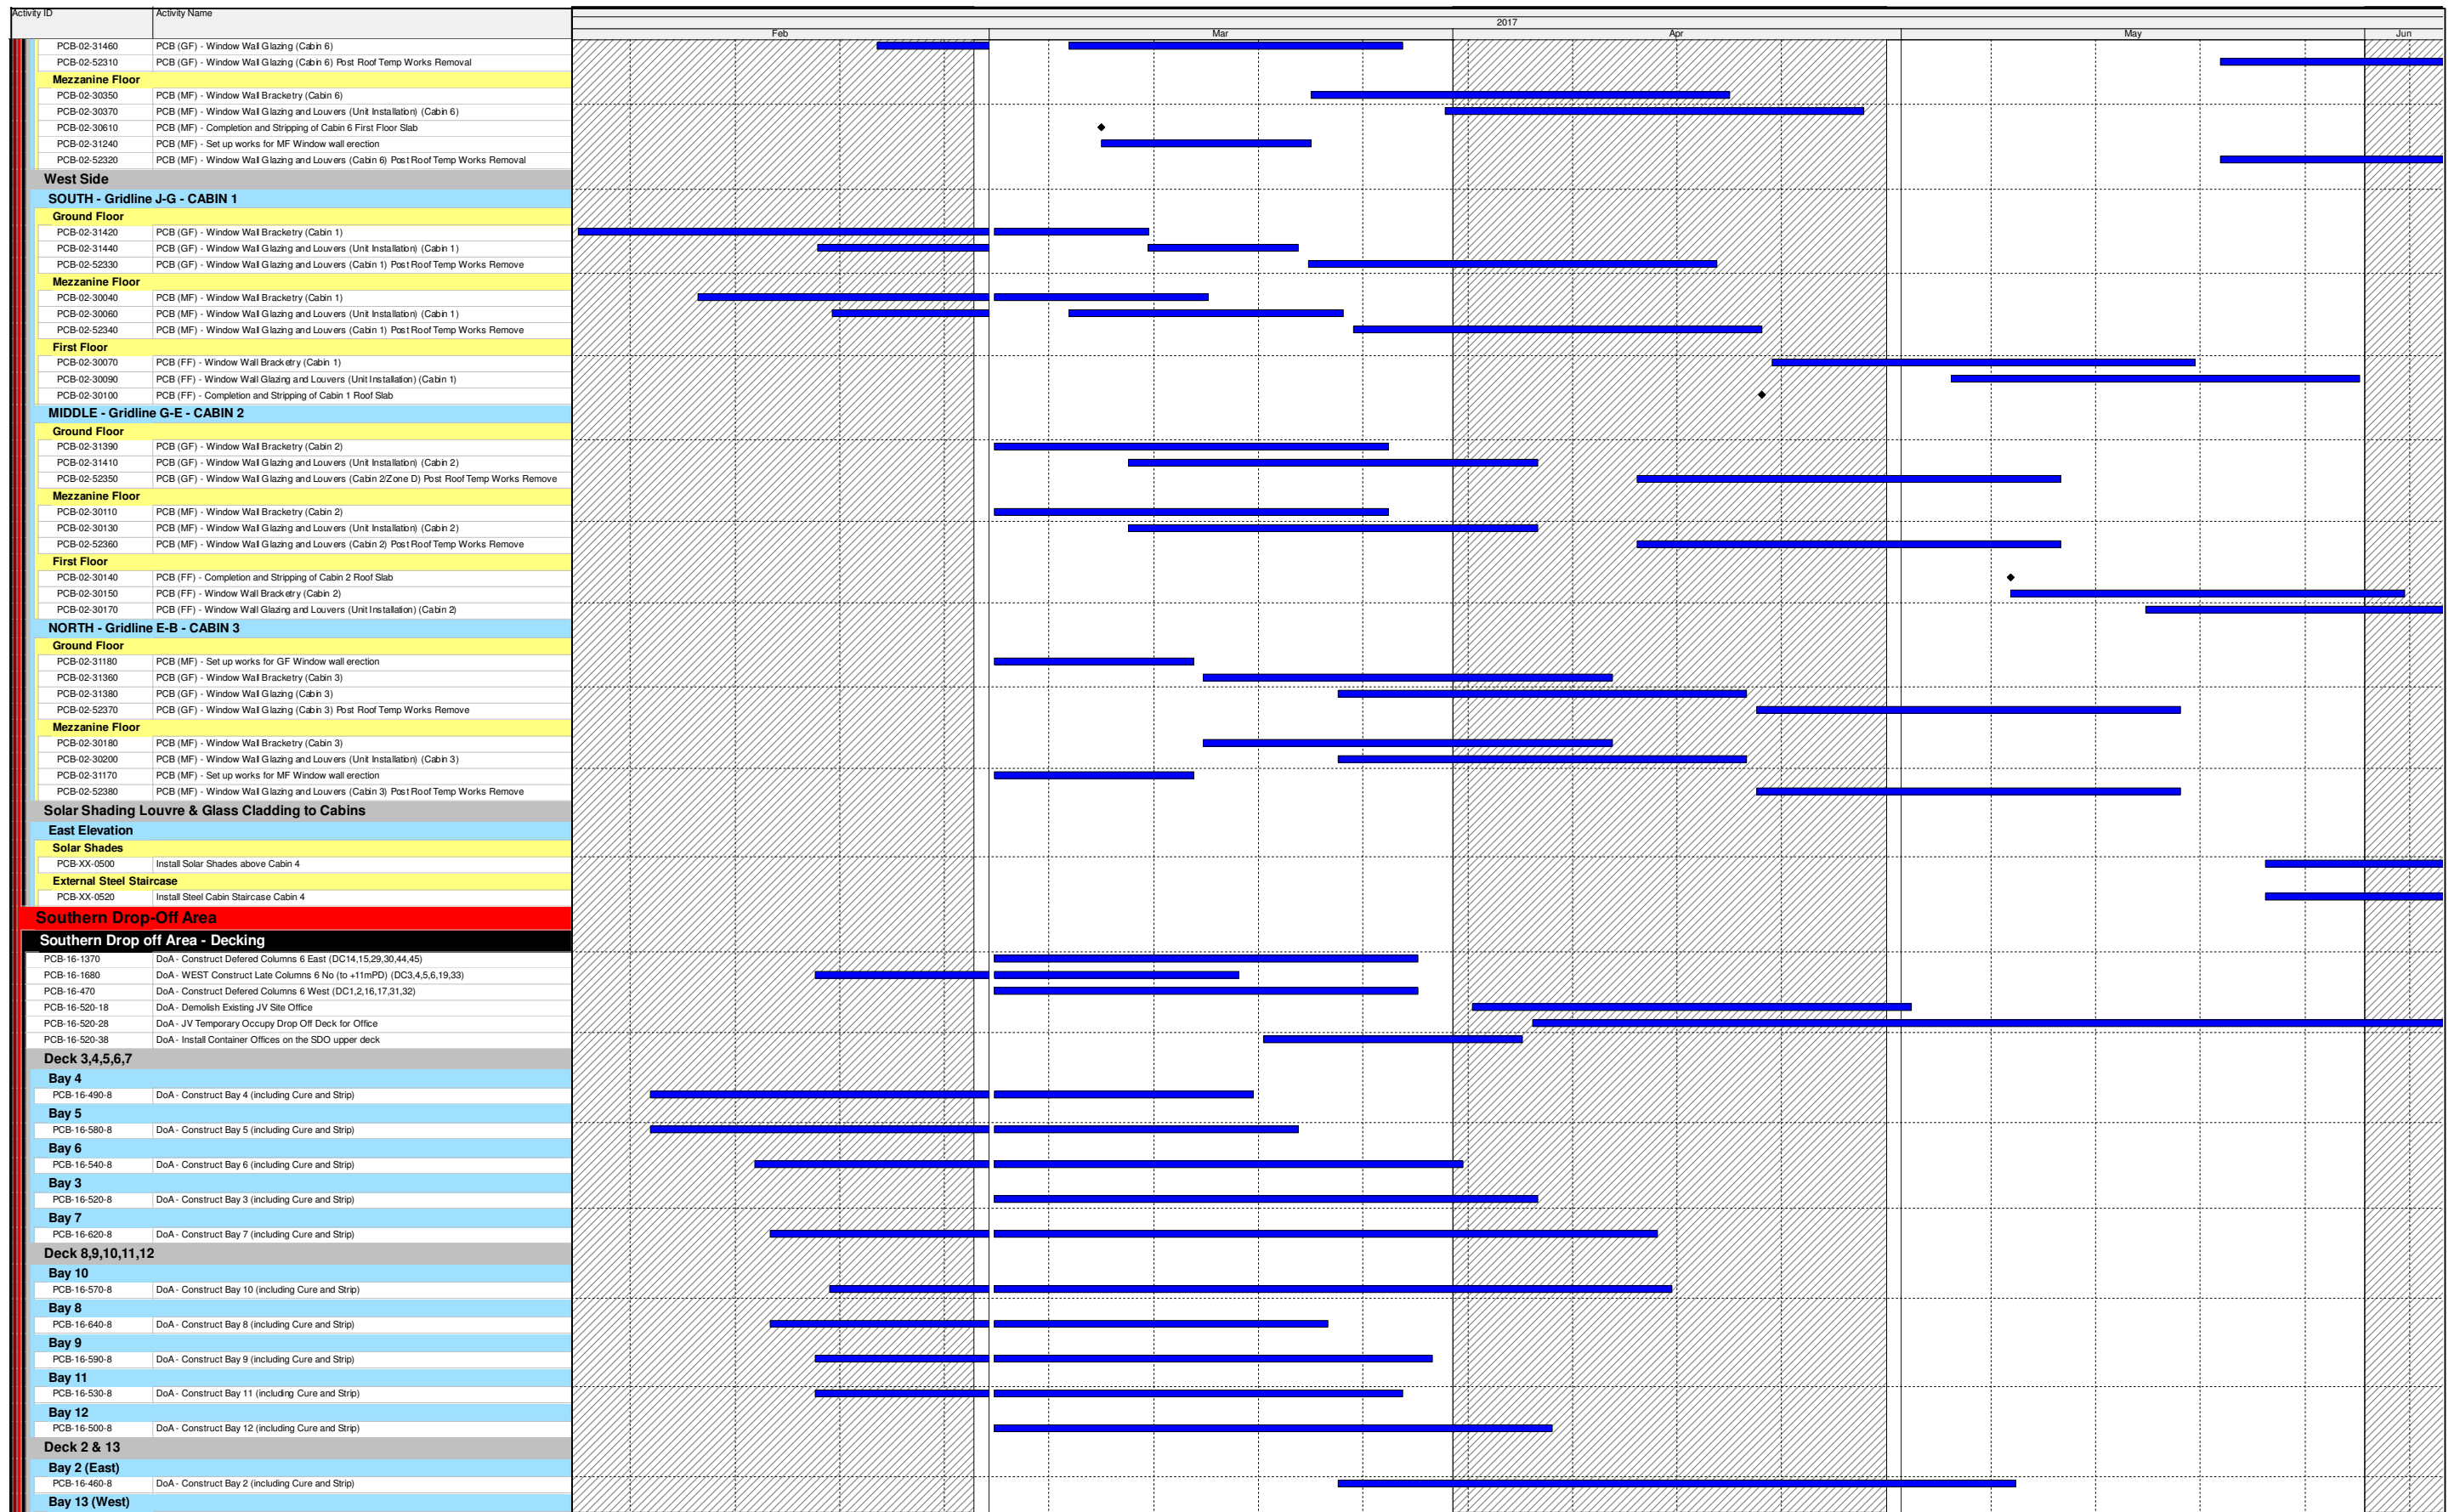

Date	Revision	Checked	Approved

- Actual Work
- Remaining Work
- Critical Remaining Work
- Milestone

Three Month Rolling Programme

HKMZB HKBCF - Passenger Clearance Building

Date	Revision	Checked	Approved

- Actual Work
- Remaining Work
- Critical Remaining Work
- Milestone

- Actual Work
- Remaining Work
- Critical Remaining Work
- Milestone

Date	Revision	Checked	Approved

- Actual Work
- Remaining Work
- Critical Remaining Work
- Milestone

Three Month Rolling Programme

HKMZB HKBCF - Passenger Clearance Building

Date	Revision	Checked	Approved

- Actual Work
- Remaining Work
- Critical Remaining Work
- ◆ Milestone

Three Month Rolling Programme

HKMZB HKBCF - Passenger Clearance Building

Date	Revision	Checked	Approved

- Actual Work
- Remaining Work
- Critical Remaining Work
- ◆ Milestone

Three Month Rolling Programme

HKMZB HKBCF - Passenger Clearance Building

Date	Revision	Checked	Approved

Three Month Rolling Programme