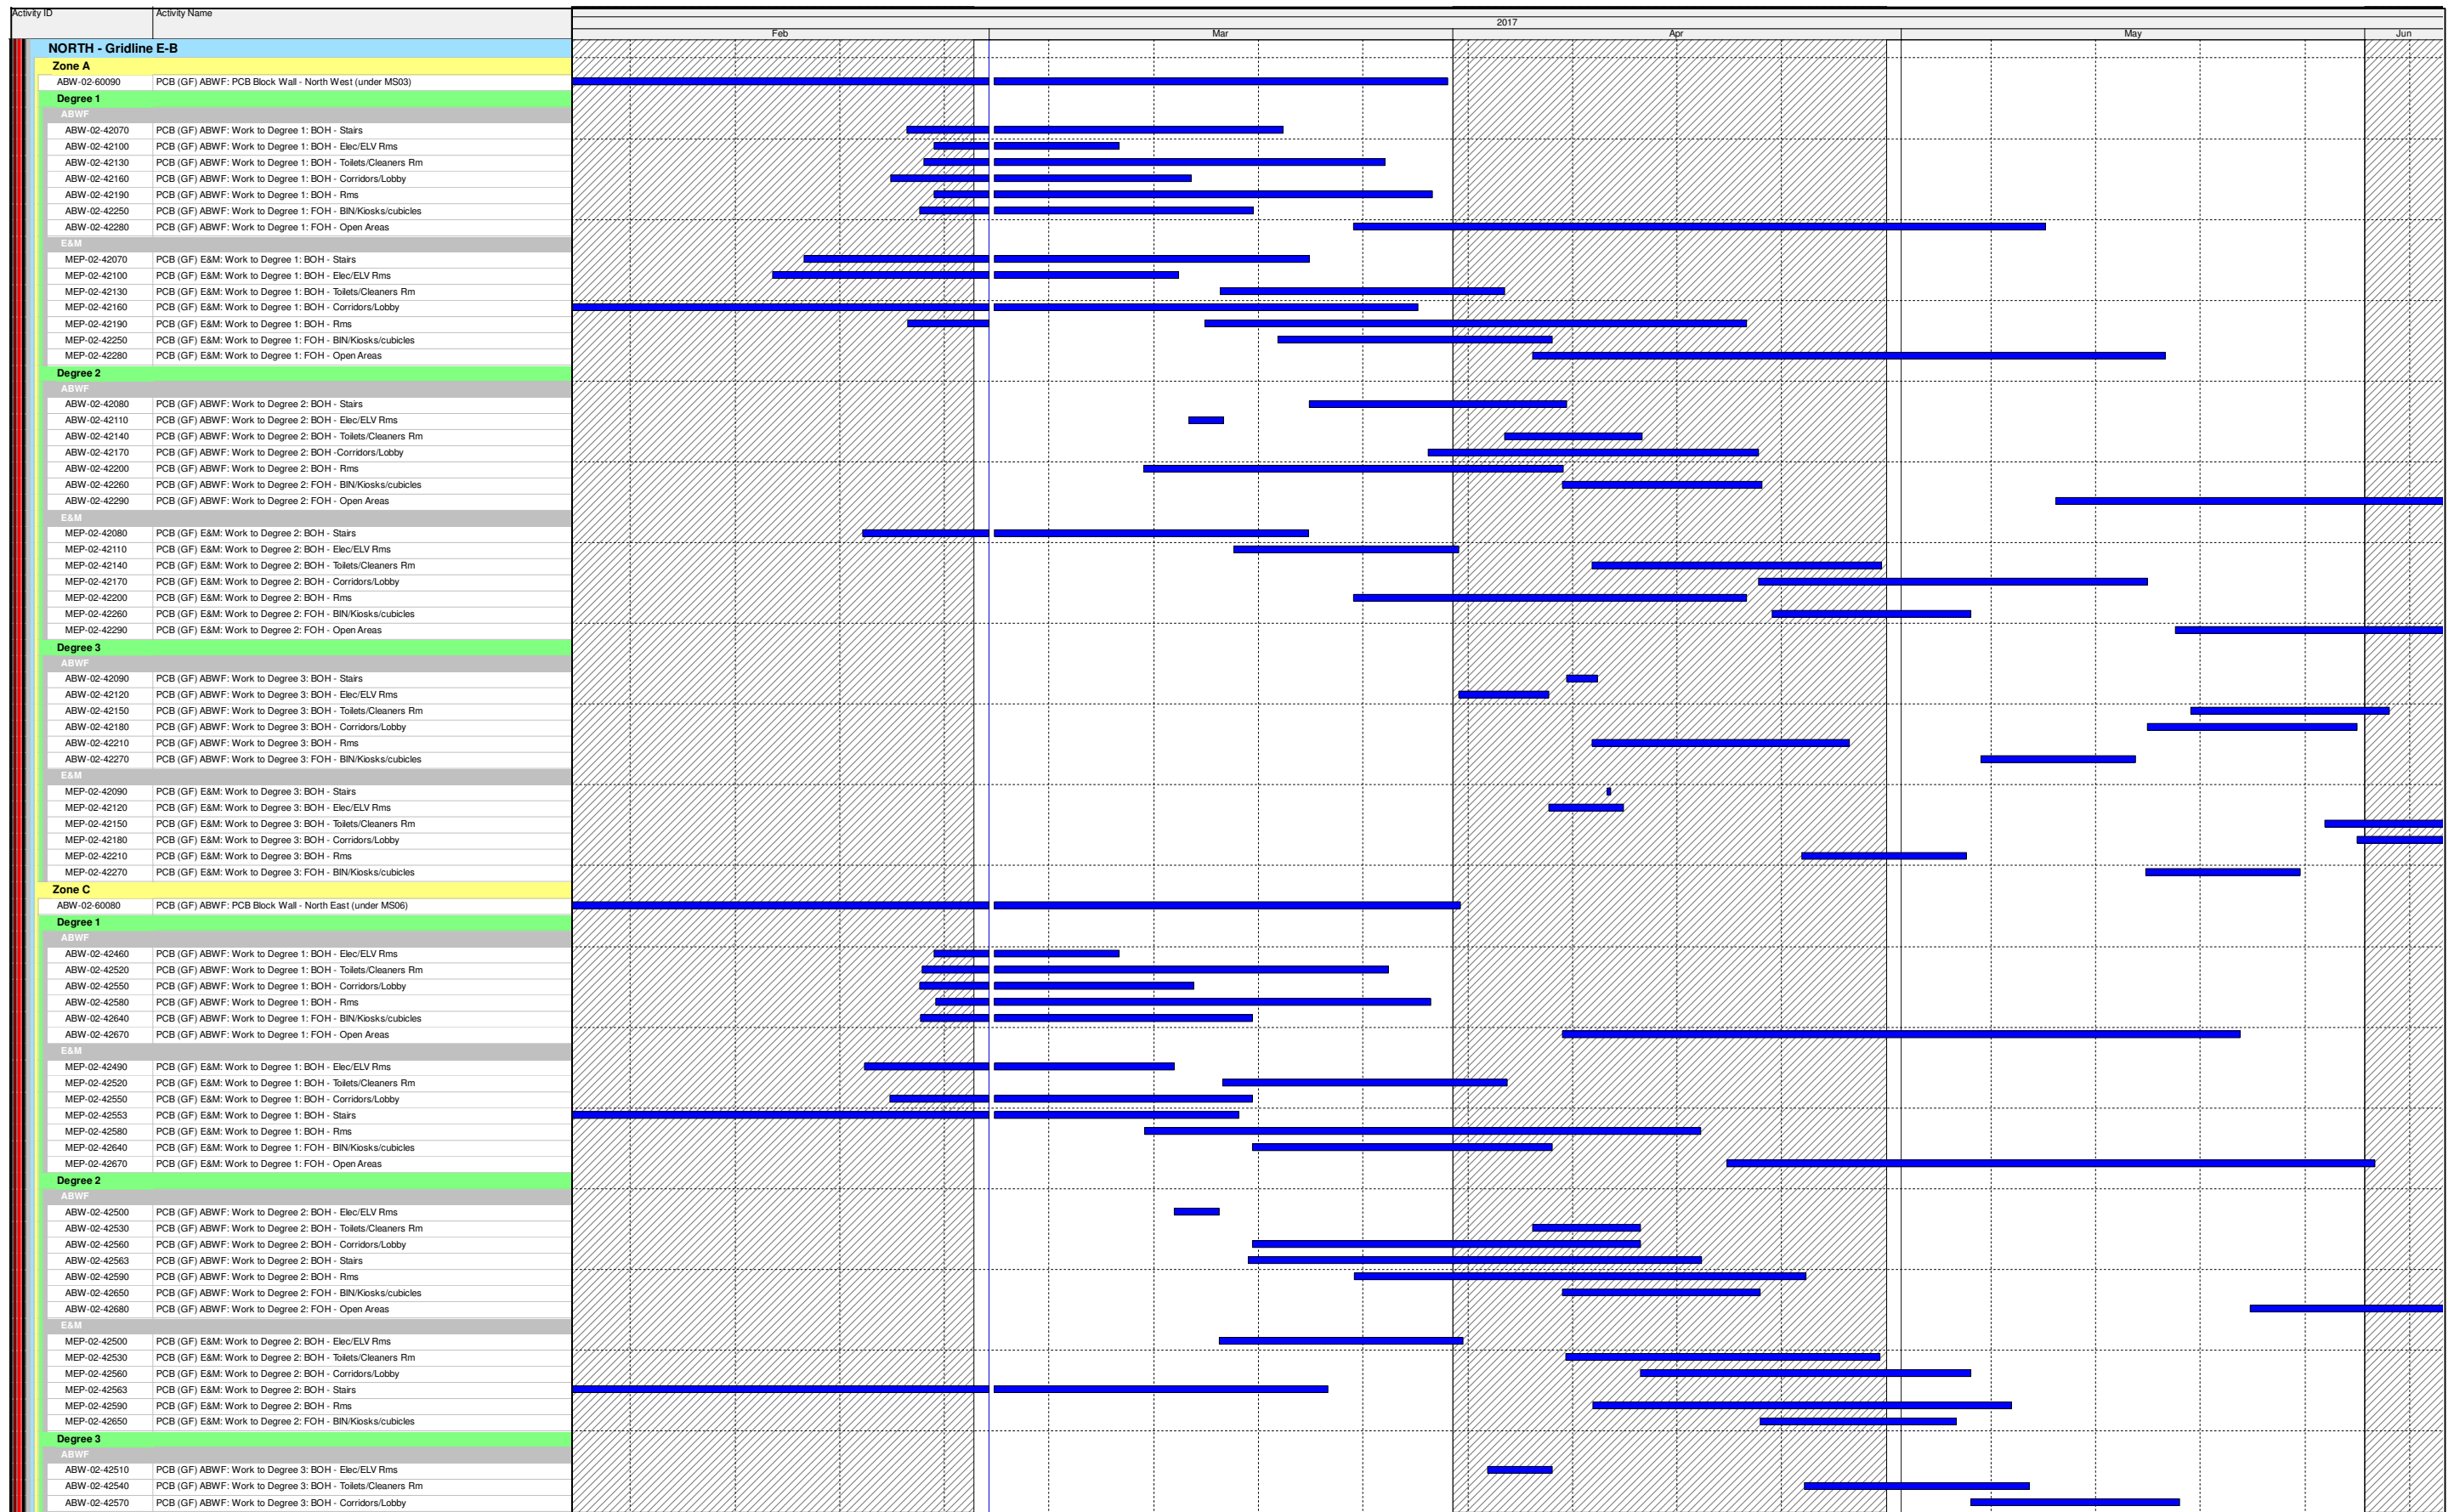

- Actual Work
- Remaining Work
- Critical Remaining Work
- Milestone

Three Month Rolling Programme

HKMZB HKBCF - Passenger Clearance Building

Date	Revision	Checked	Approved