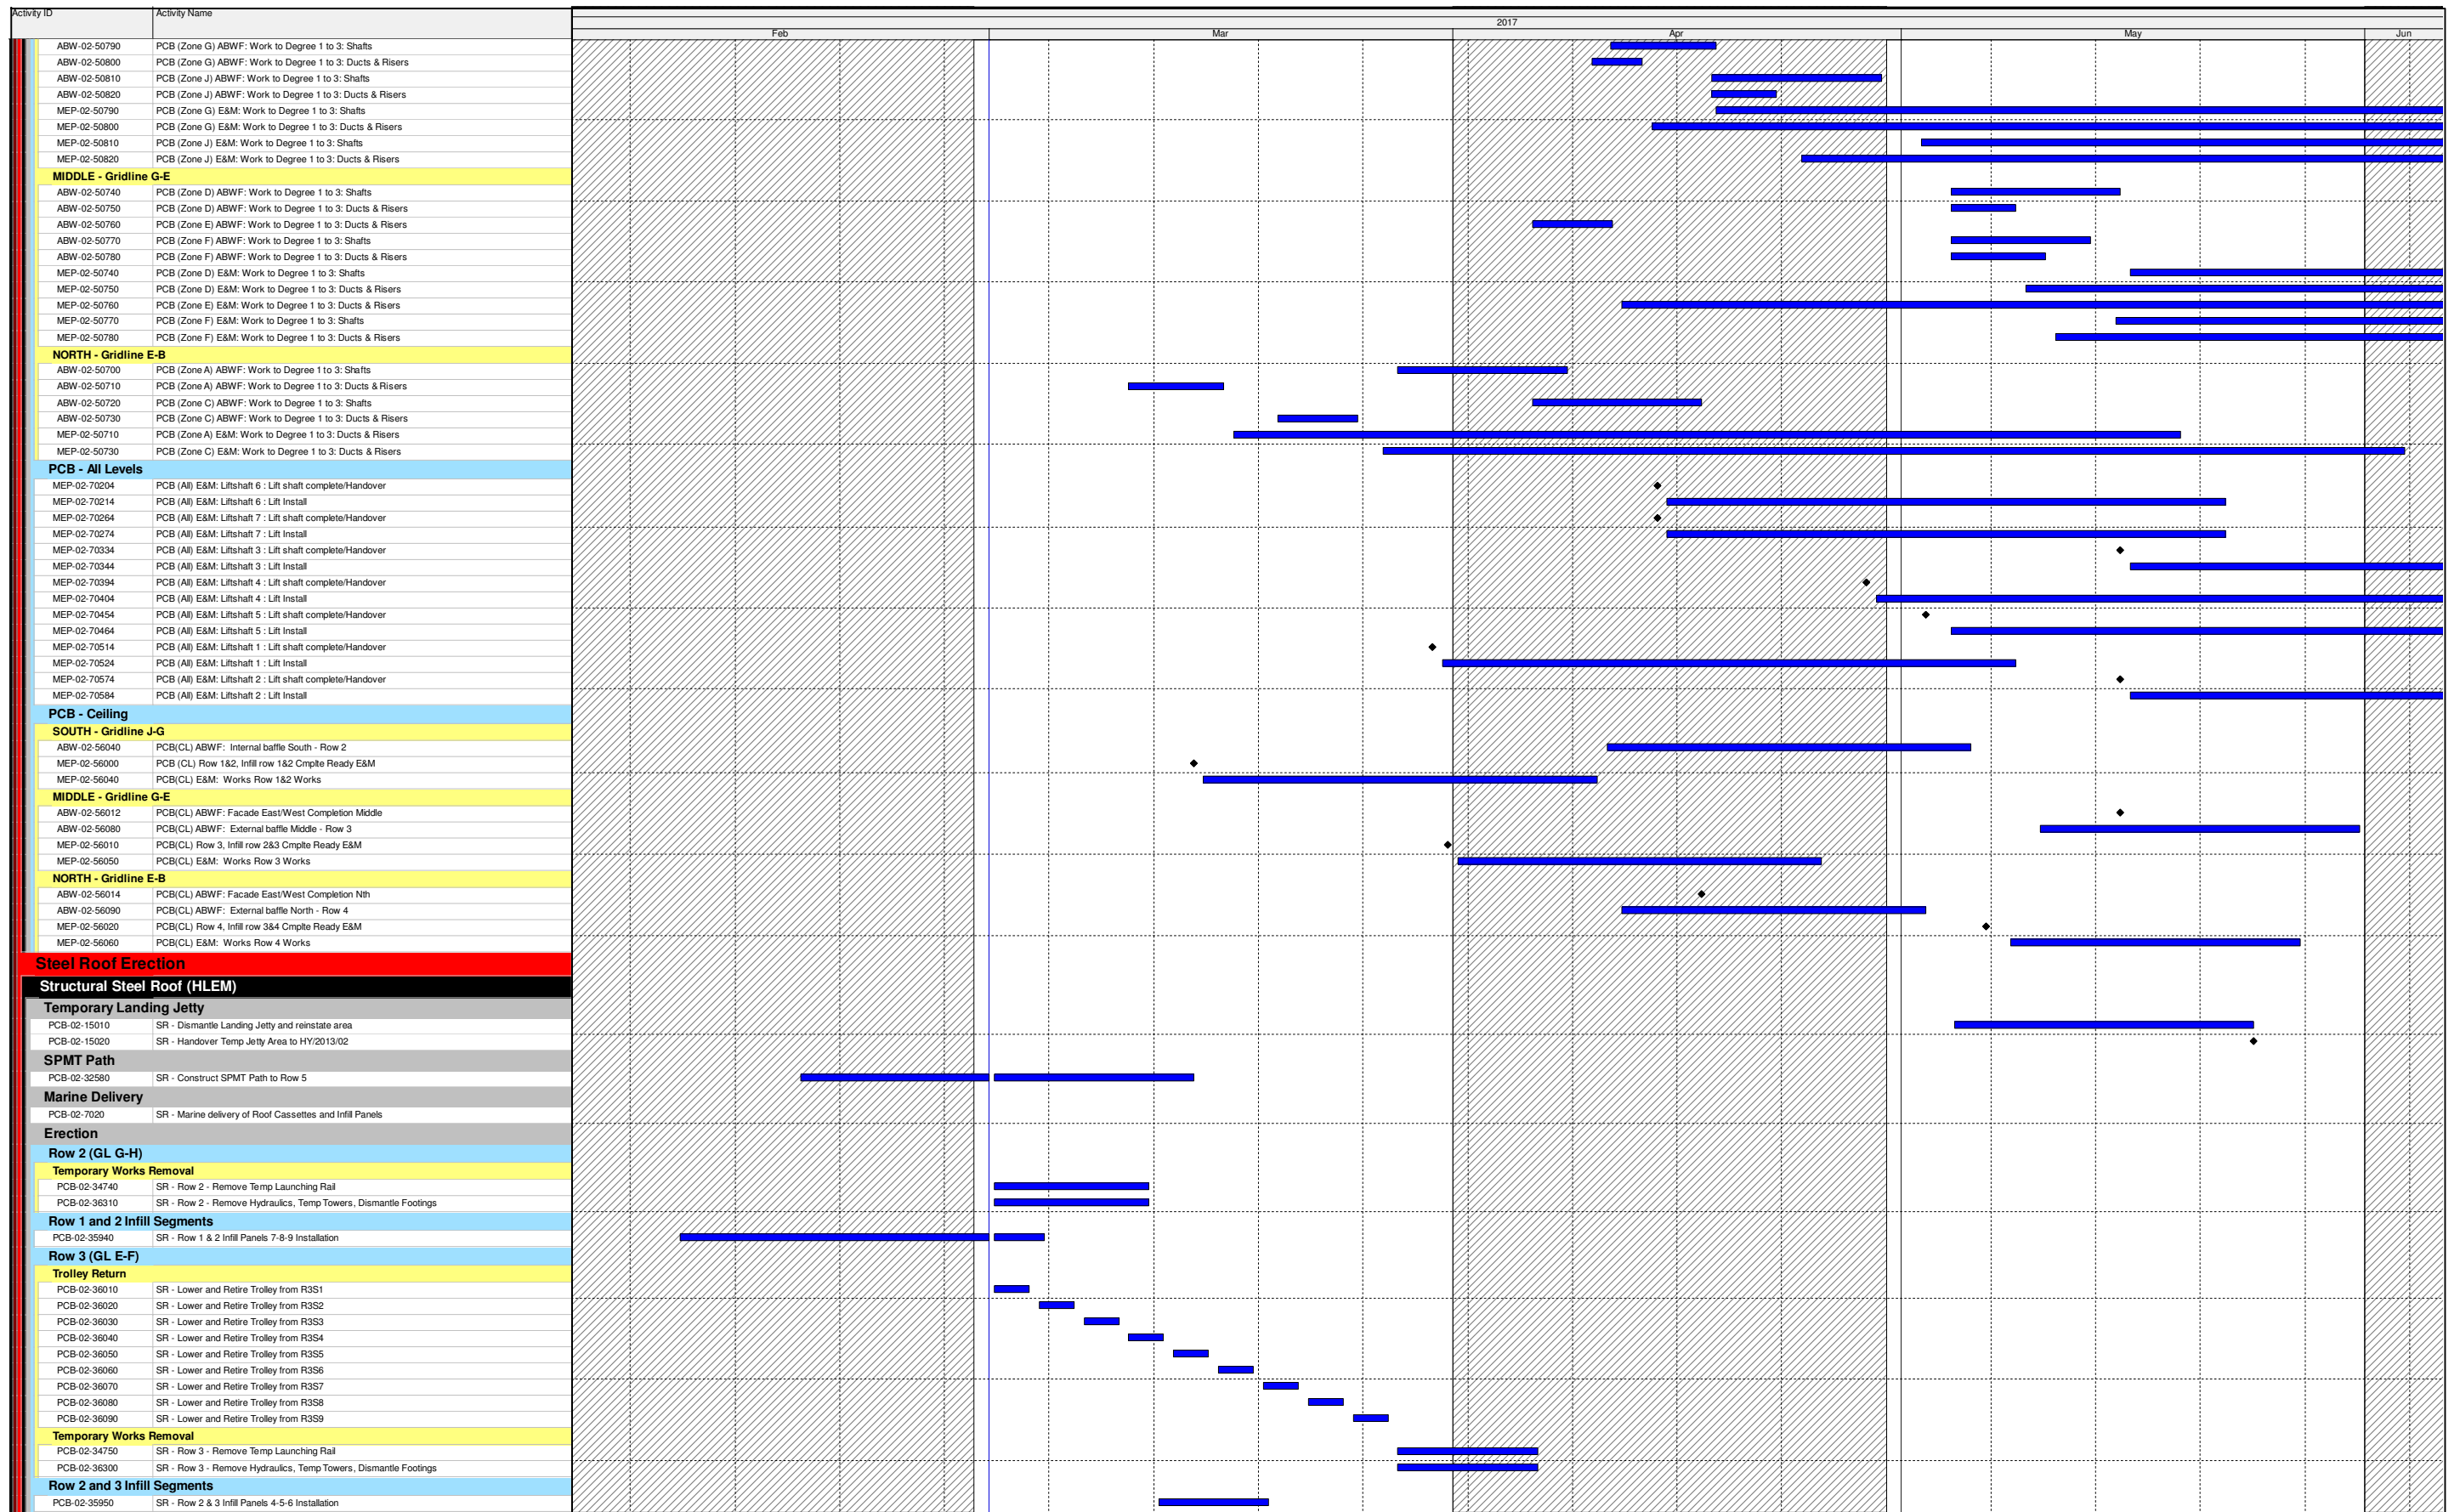

Date	Revision	Checked	Approved

- Actual Work
- Remaining Work
- Critical Remaining Work
- Milestone

Three Month Rolling Programme

HKMZB HKBCF - Passenger Clearance Building

Date	Revision	Checked	Approved

- Actual Work
- Remaining Work
- Critical Remaining Work
- Milestone

Three Month Rolling Programme

HKMZB HKBCF - Passenger Clearance Building

Date	Revision	Checked	Approved

- Actual Work
- Remaining Work
- Critical Remaining Work
- Milestone

Three Month Rolling Programme

HKMZB HKBCF - Passenger Clearance Building

Date	Revision	Checked	Approved

Three Month Rolling Programme

HKMZB HKBCF - Passenger Clearance Building

Date	Revision	Checked	Approved

Three Month Rolling Programme

HKMZB HKBCF - Passenger Clearance Building

- Actual Work
- Remaining Work
- Critical Remaining Work
- Milestone

Date	Revision	Checked	Approved

- Actual Work
- Remaining Work
- Critical Remaining Work
- Milestone

Three Month Rolling Programme

HKMZB HKBCF - Passenger Clearance Building