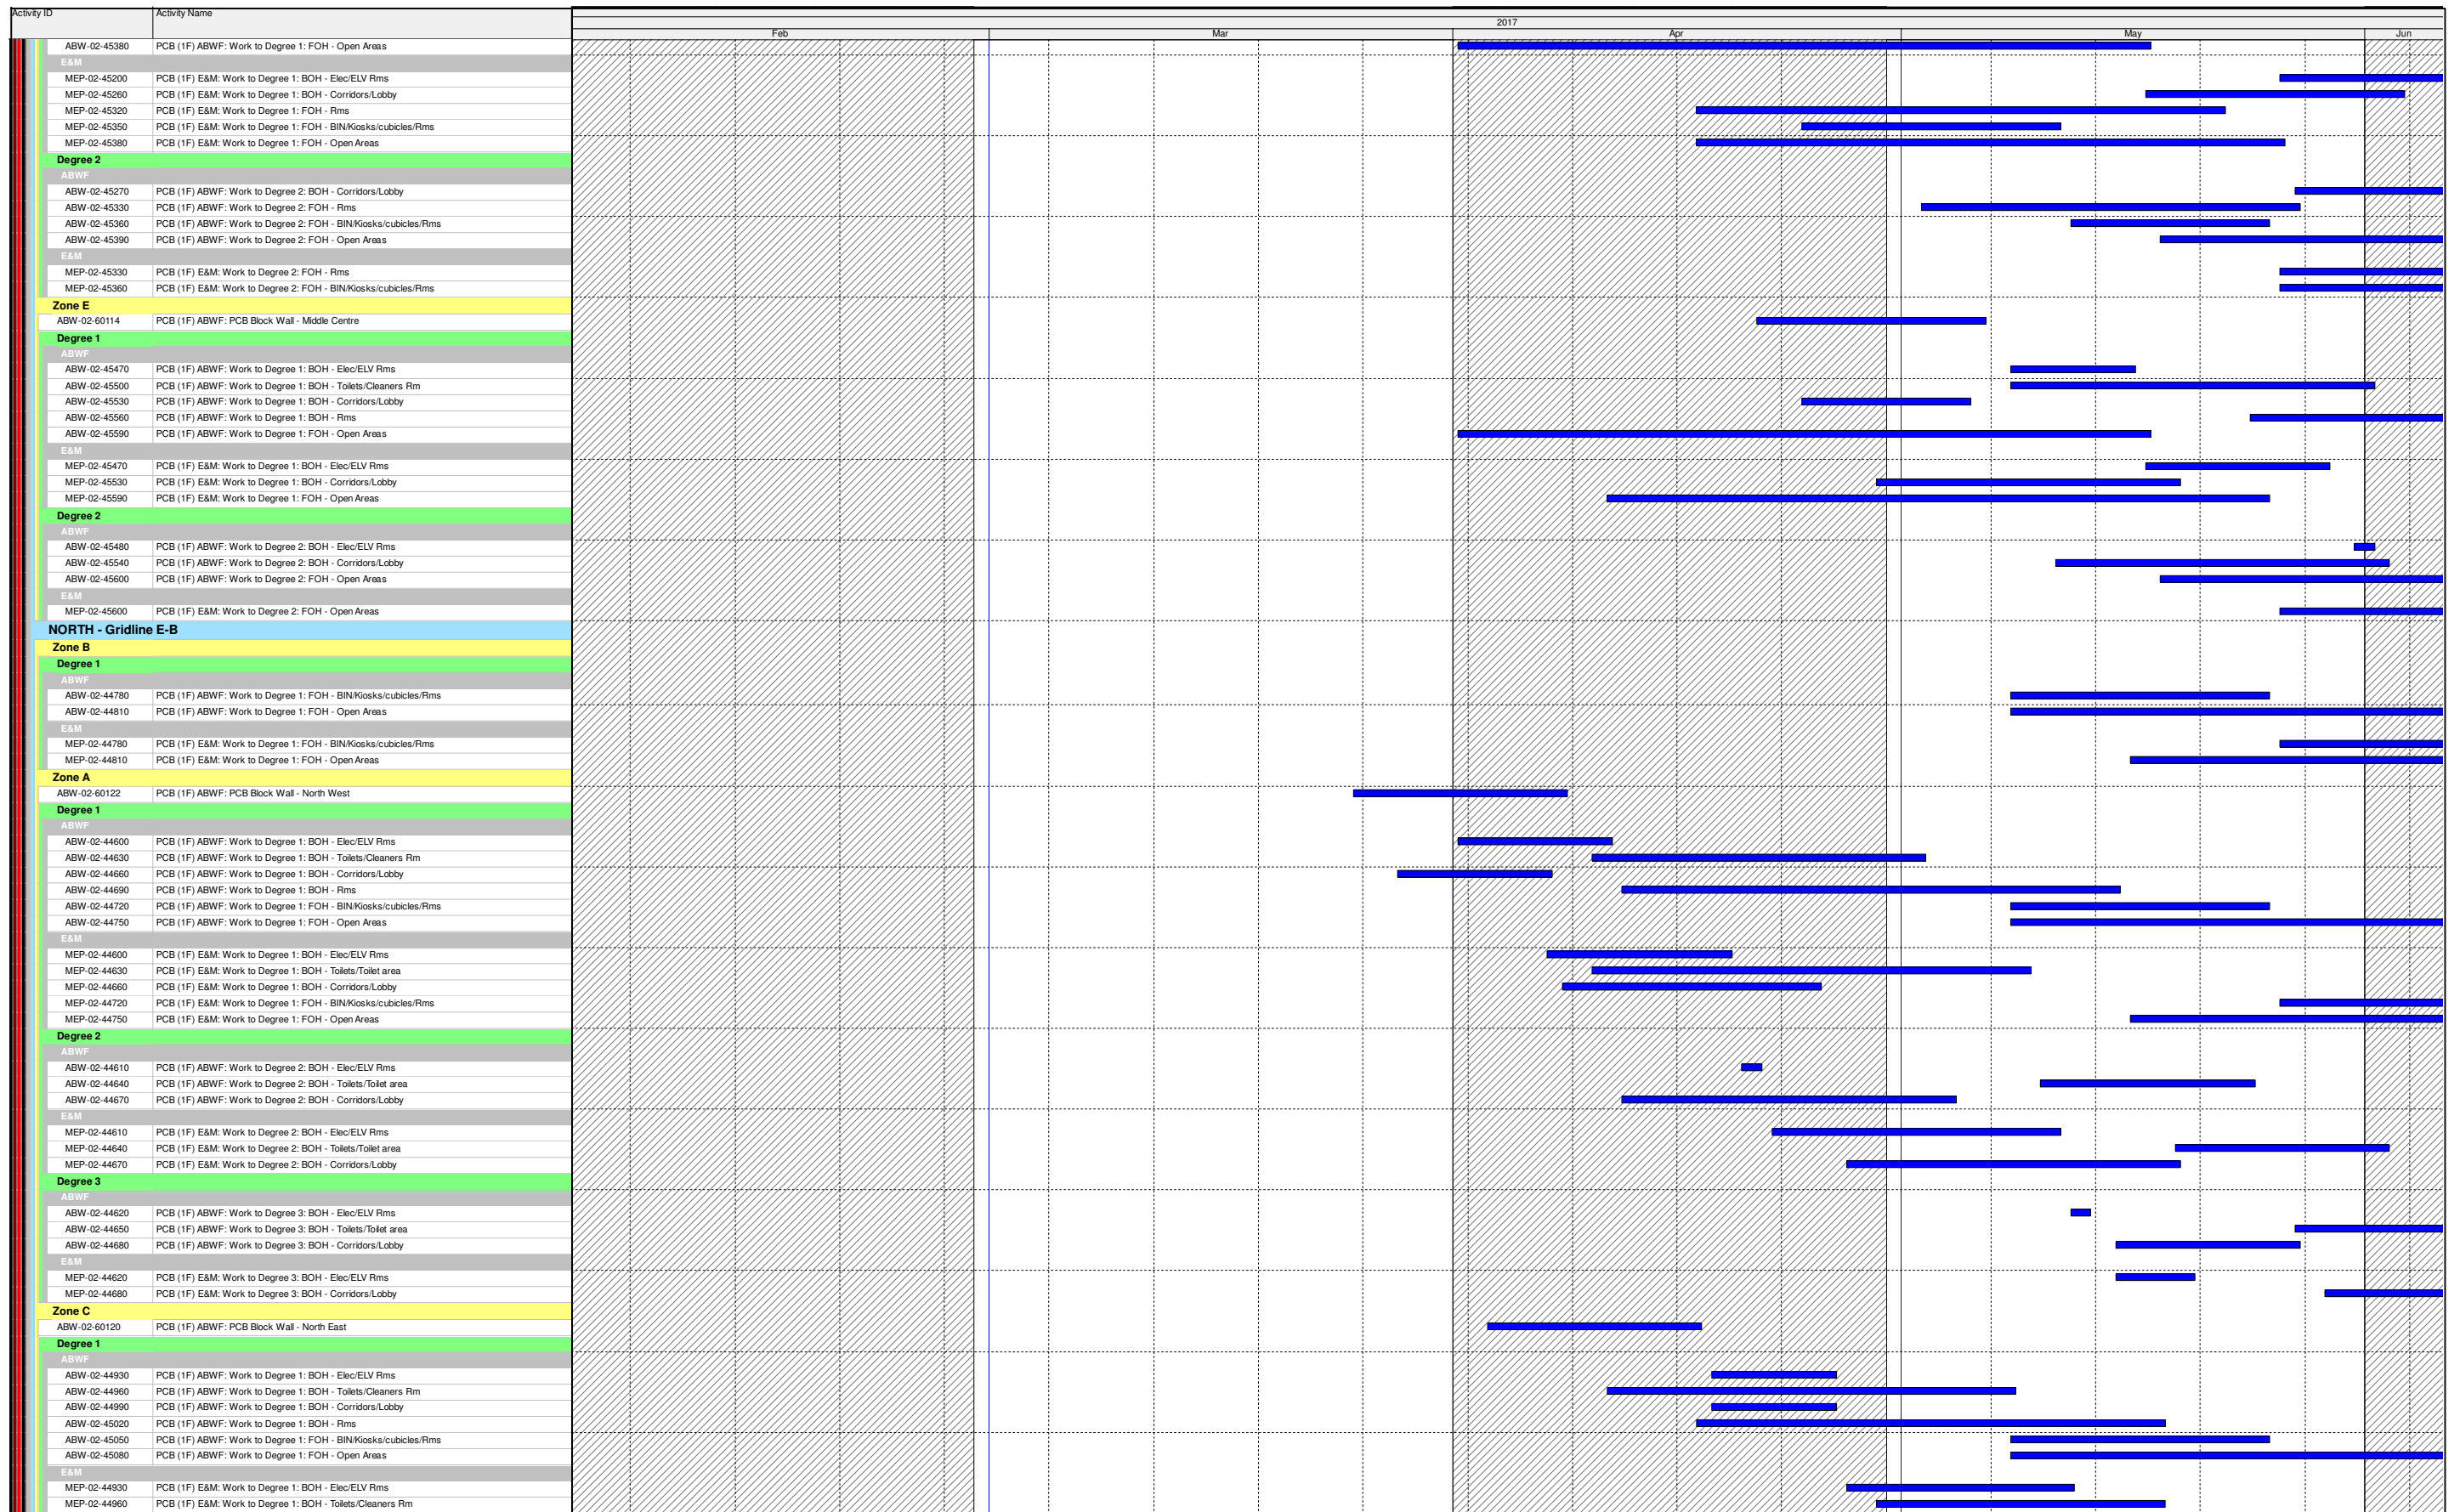

- Actual Work
- Remaining Work
- Critical Remaining Work
- ◆ Milestone

Three Month Rolling Programme

HKMZB HKBCF - Passenger Clearance Building

Date	Revision	Checked	Approved

- Actual Work
- Remaining Work
- Critical Remaining Work
- Milestone

Three Month Rolling Programme

HKMZB HKBCF - Passenger Clearance Building

Date	Revision	Checked	Approved

- Actual Work
- Remaining Work
- Critical Remaining Work
- Milestone

Three Month Rolling Programme

HKMZB HKBCF - Passenger Clearance Building

Date	Revision	Checked	Approved

- Actual Work
- Remaining Work
- Critical Remaining Work
- Milestone

Three Month Rolling Programme

HKMZB HKBCF - Passenger Clearance Building

Date	Revision	Checked	Approved

- Actual Work
- Remaining Work
- Critical Remaining Work
- Milestone