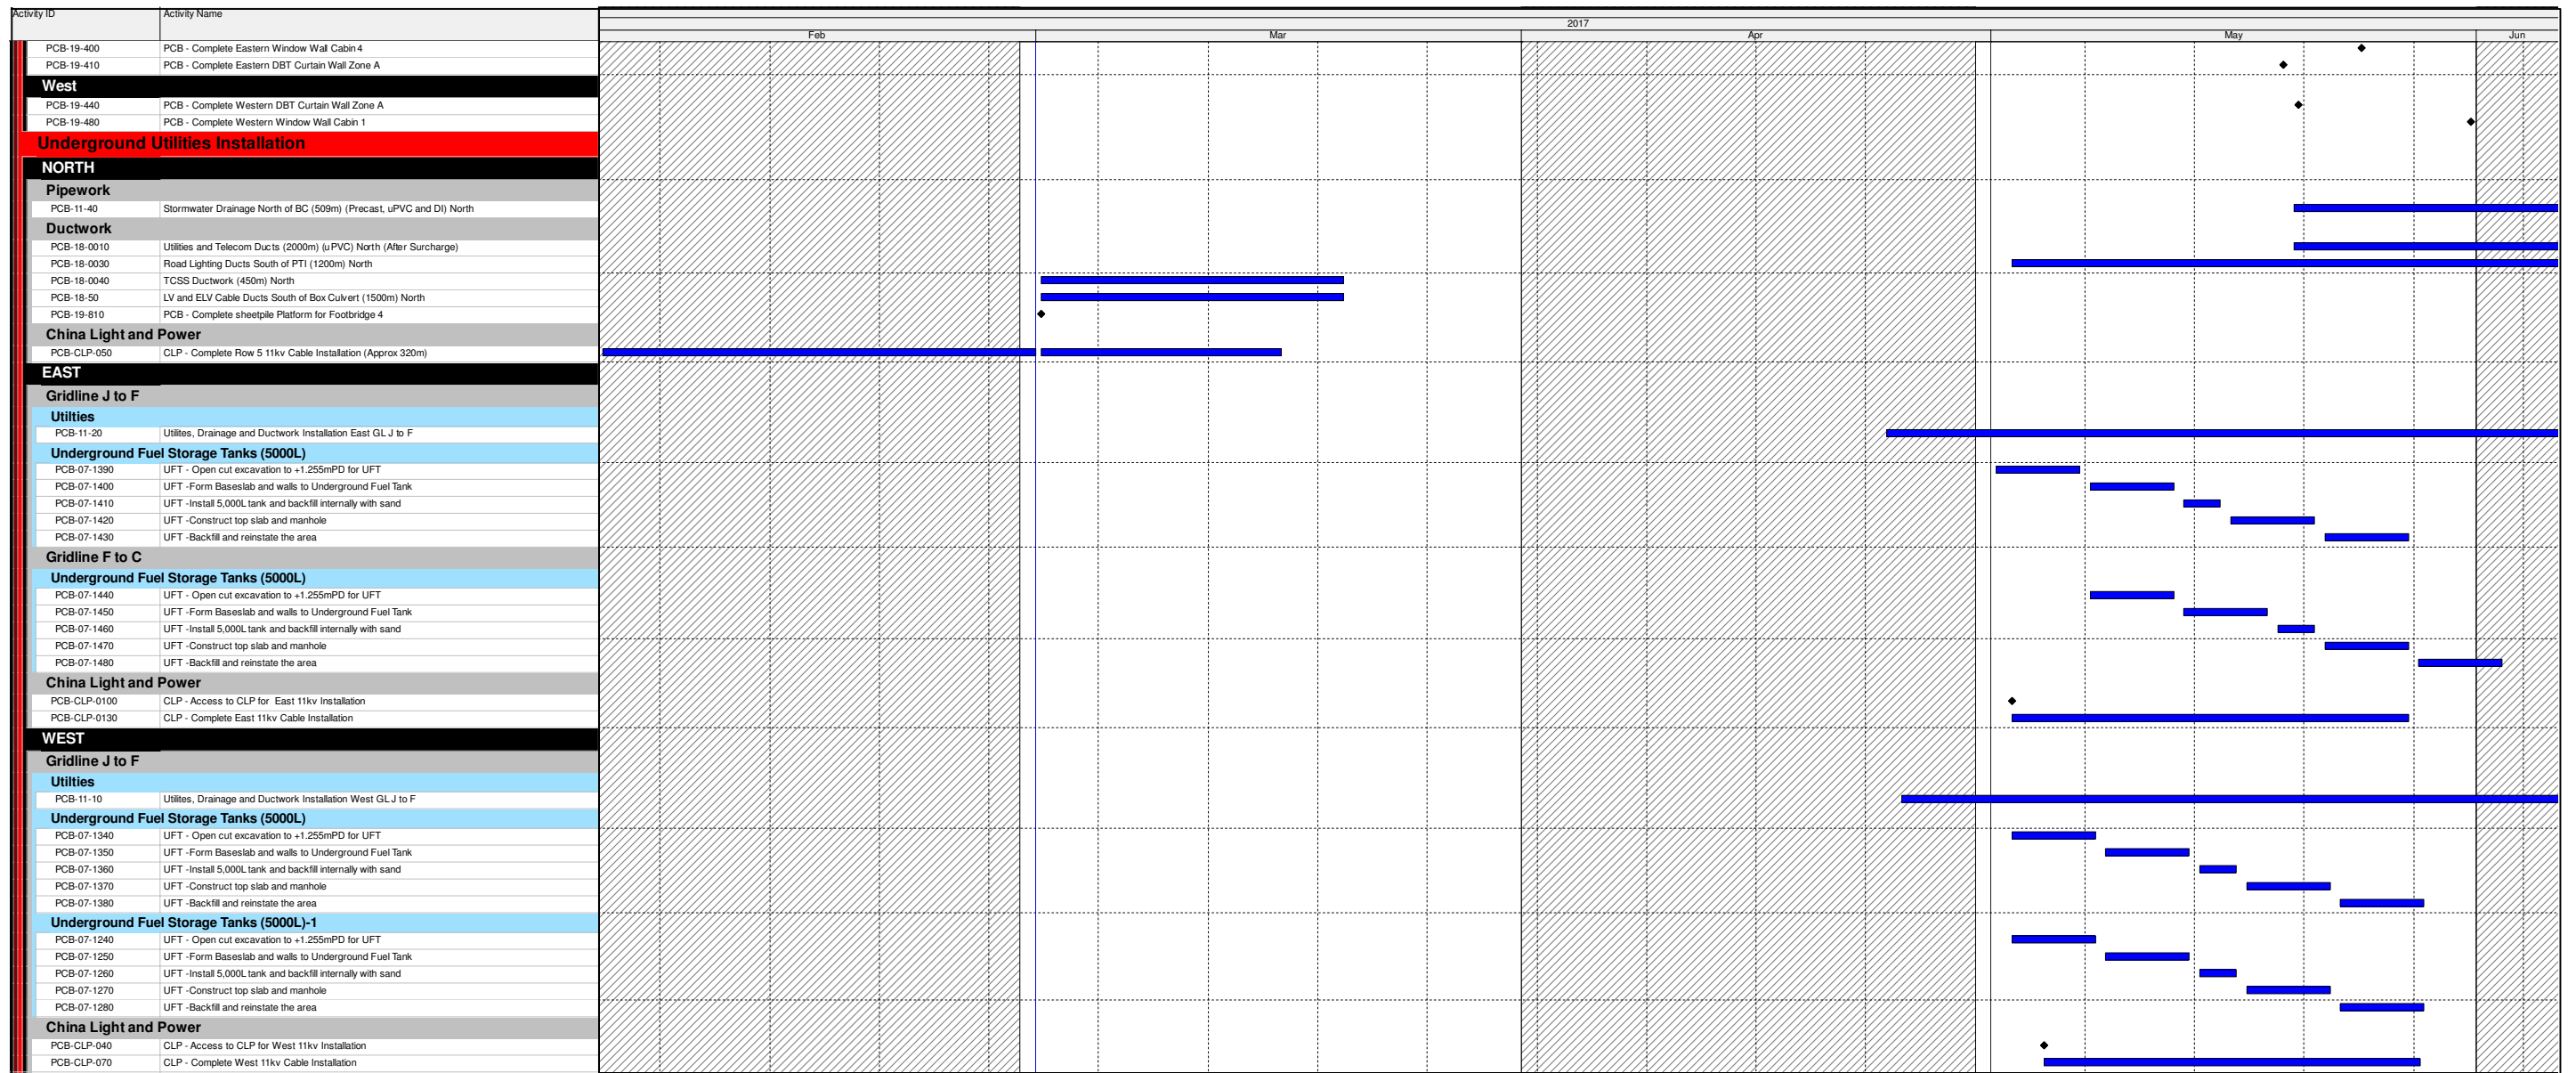

- Actual Work
- Remaining Work
- Critical Remaining Work
- Milestone

Three Month Rolling Programme

HKMZB HKBCF - Passenger Clearance Building

Date	Revision	Checked	Approved