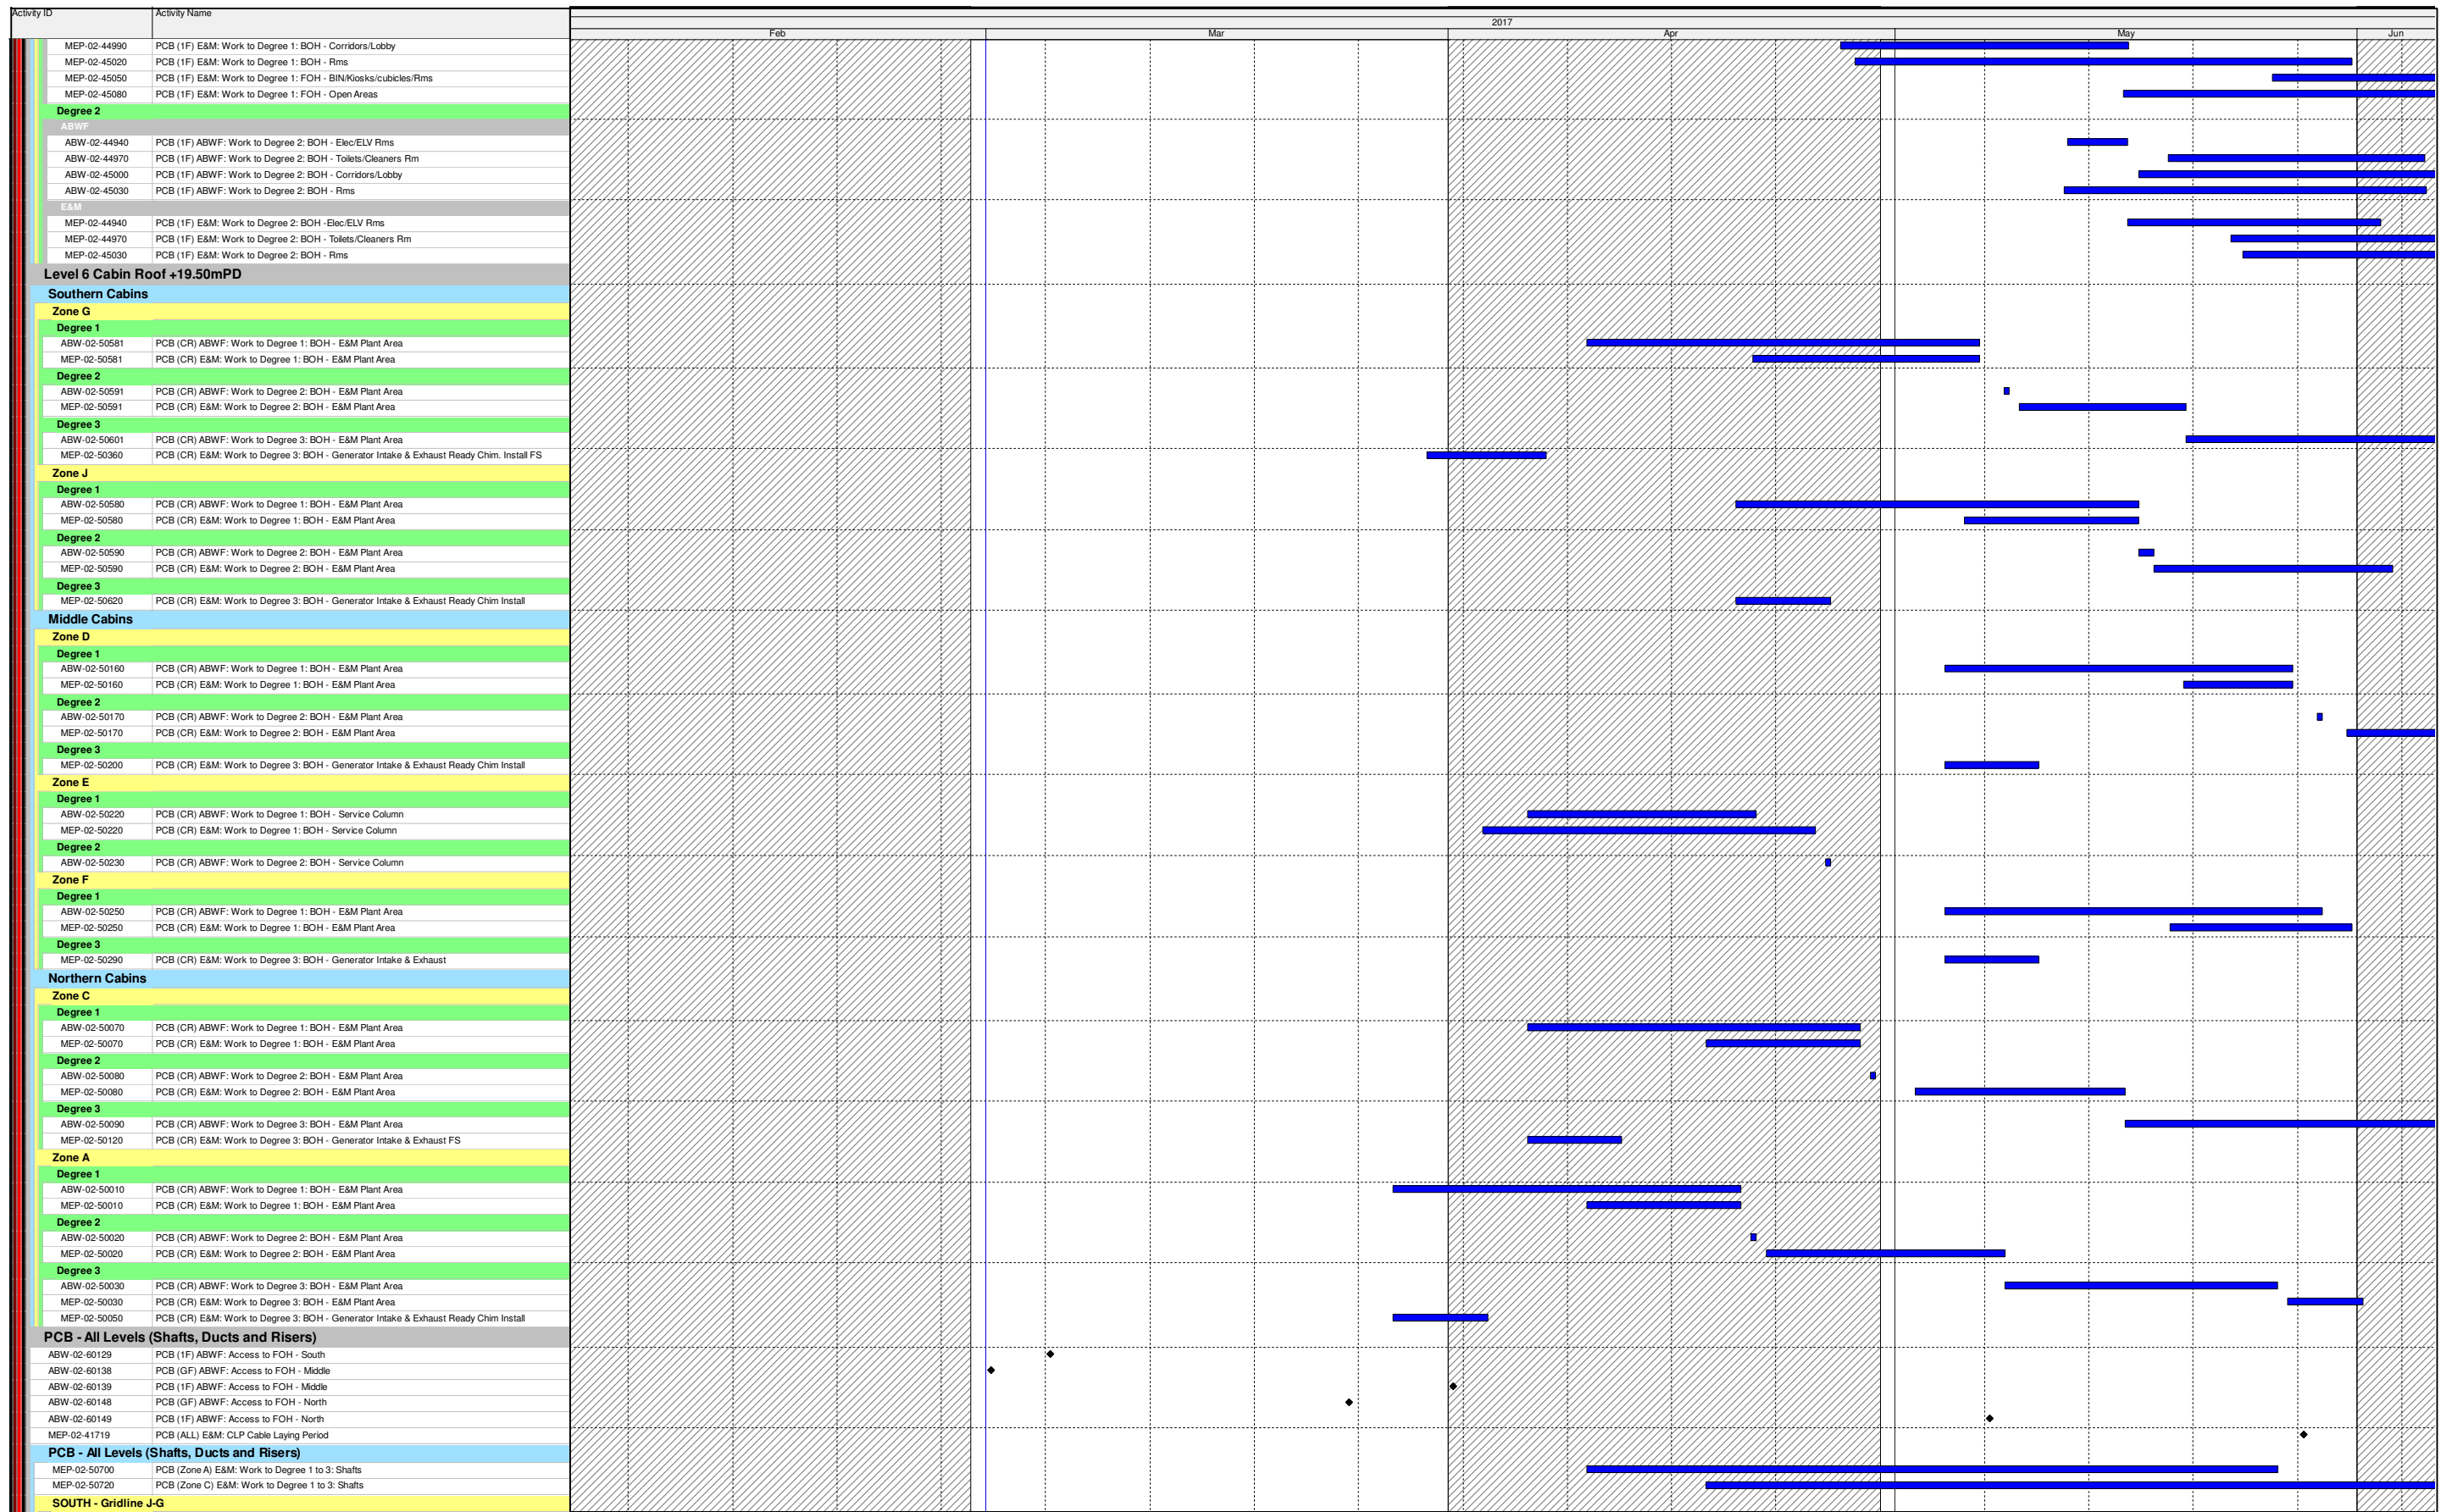

- Actual Work
- Remaining Work
- Critical Remaining Work
- ◆ Milestone

Three Month Rolling Programme

HKMZB HKBCF - Passenger Clearance Building

Date	Revision	Checked	Approved

- Actual Work
- Remaining Work
- Critical Remaining Work
- Milestone

Three Month Rolling Programme

HKMZB HKBCF - Passenger Clearance Building

Date	Revision	Checked	Approved

- Actual Work
- Remaining Work
- Critical Remaining Work
- Milestone

Three Month Rolling Programme

HKMZB HKBCF - Passenger Clearance Building

Date	Revision	Checked	Approved

- Actual Work
- Remaining Work
- Critical Remaining Work
- Milestone

Three Month Rolling Programme

HKMZB HKBCF - Passenger Clearance Building

Date	Revision	Checked	Approved

- Actual Work
- Remaining Work
- Critical Remaining Work
- Milestone