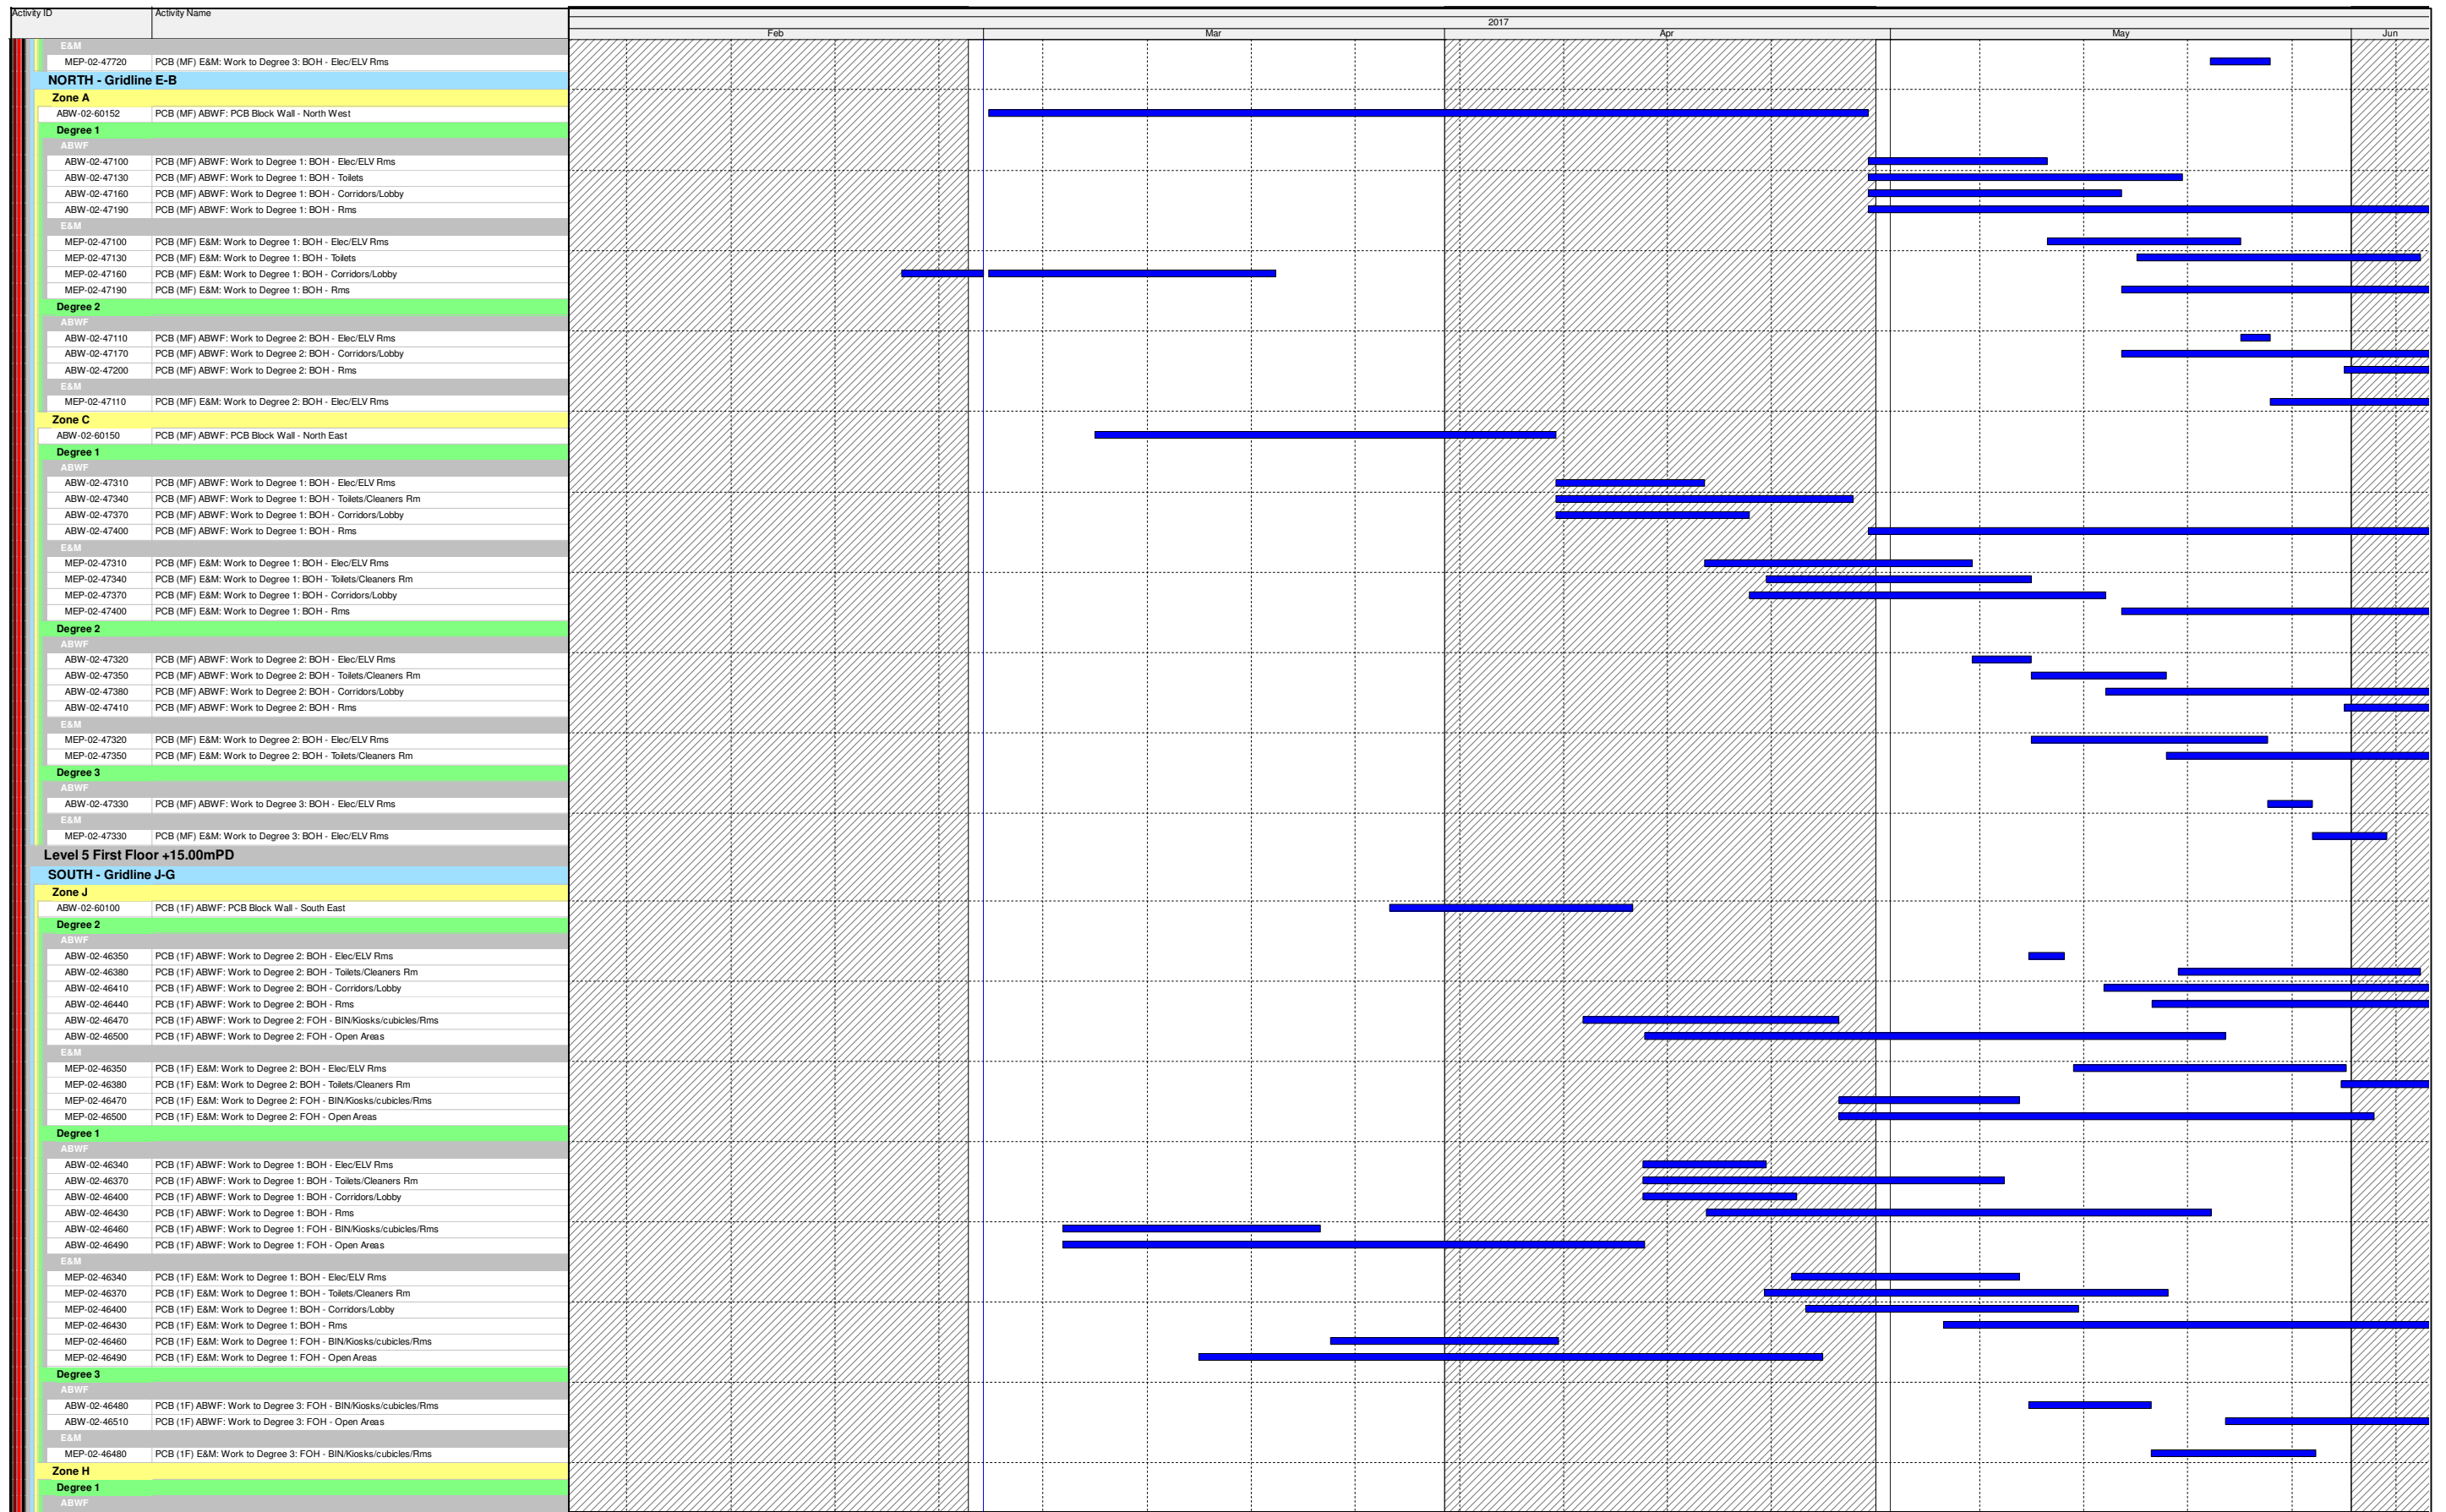

- Actual Work
- Remaining Work
- Critical Remaining Work
- Milestone

Three Month Rolling Programme

HKMZB HKBCF - Passenger Clearance Building

Date	Revision	Checked	Approved