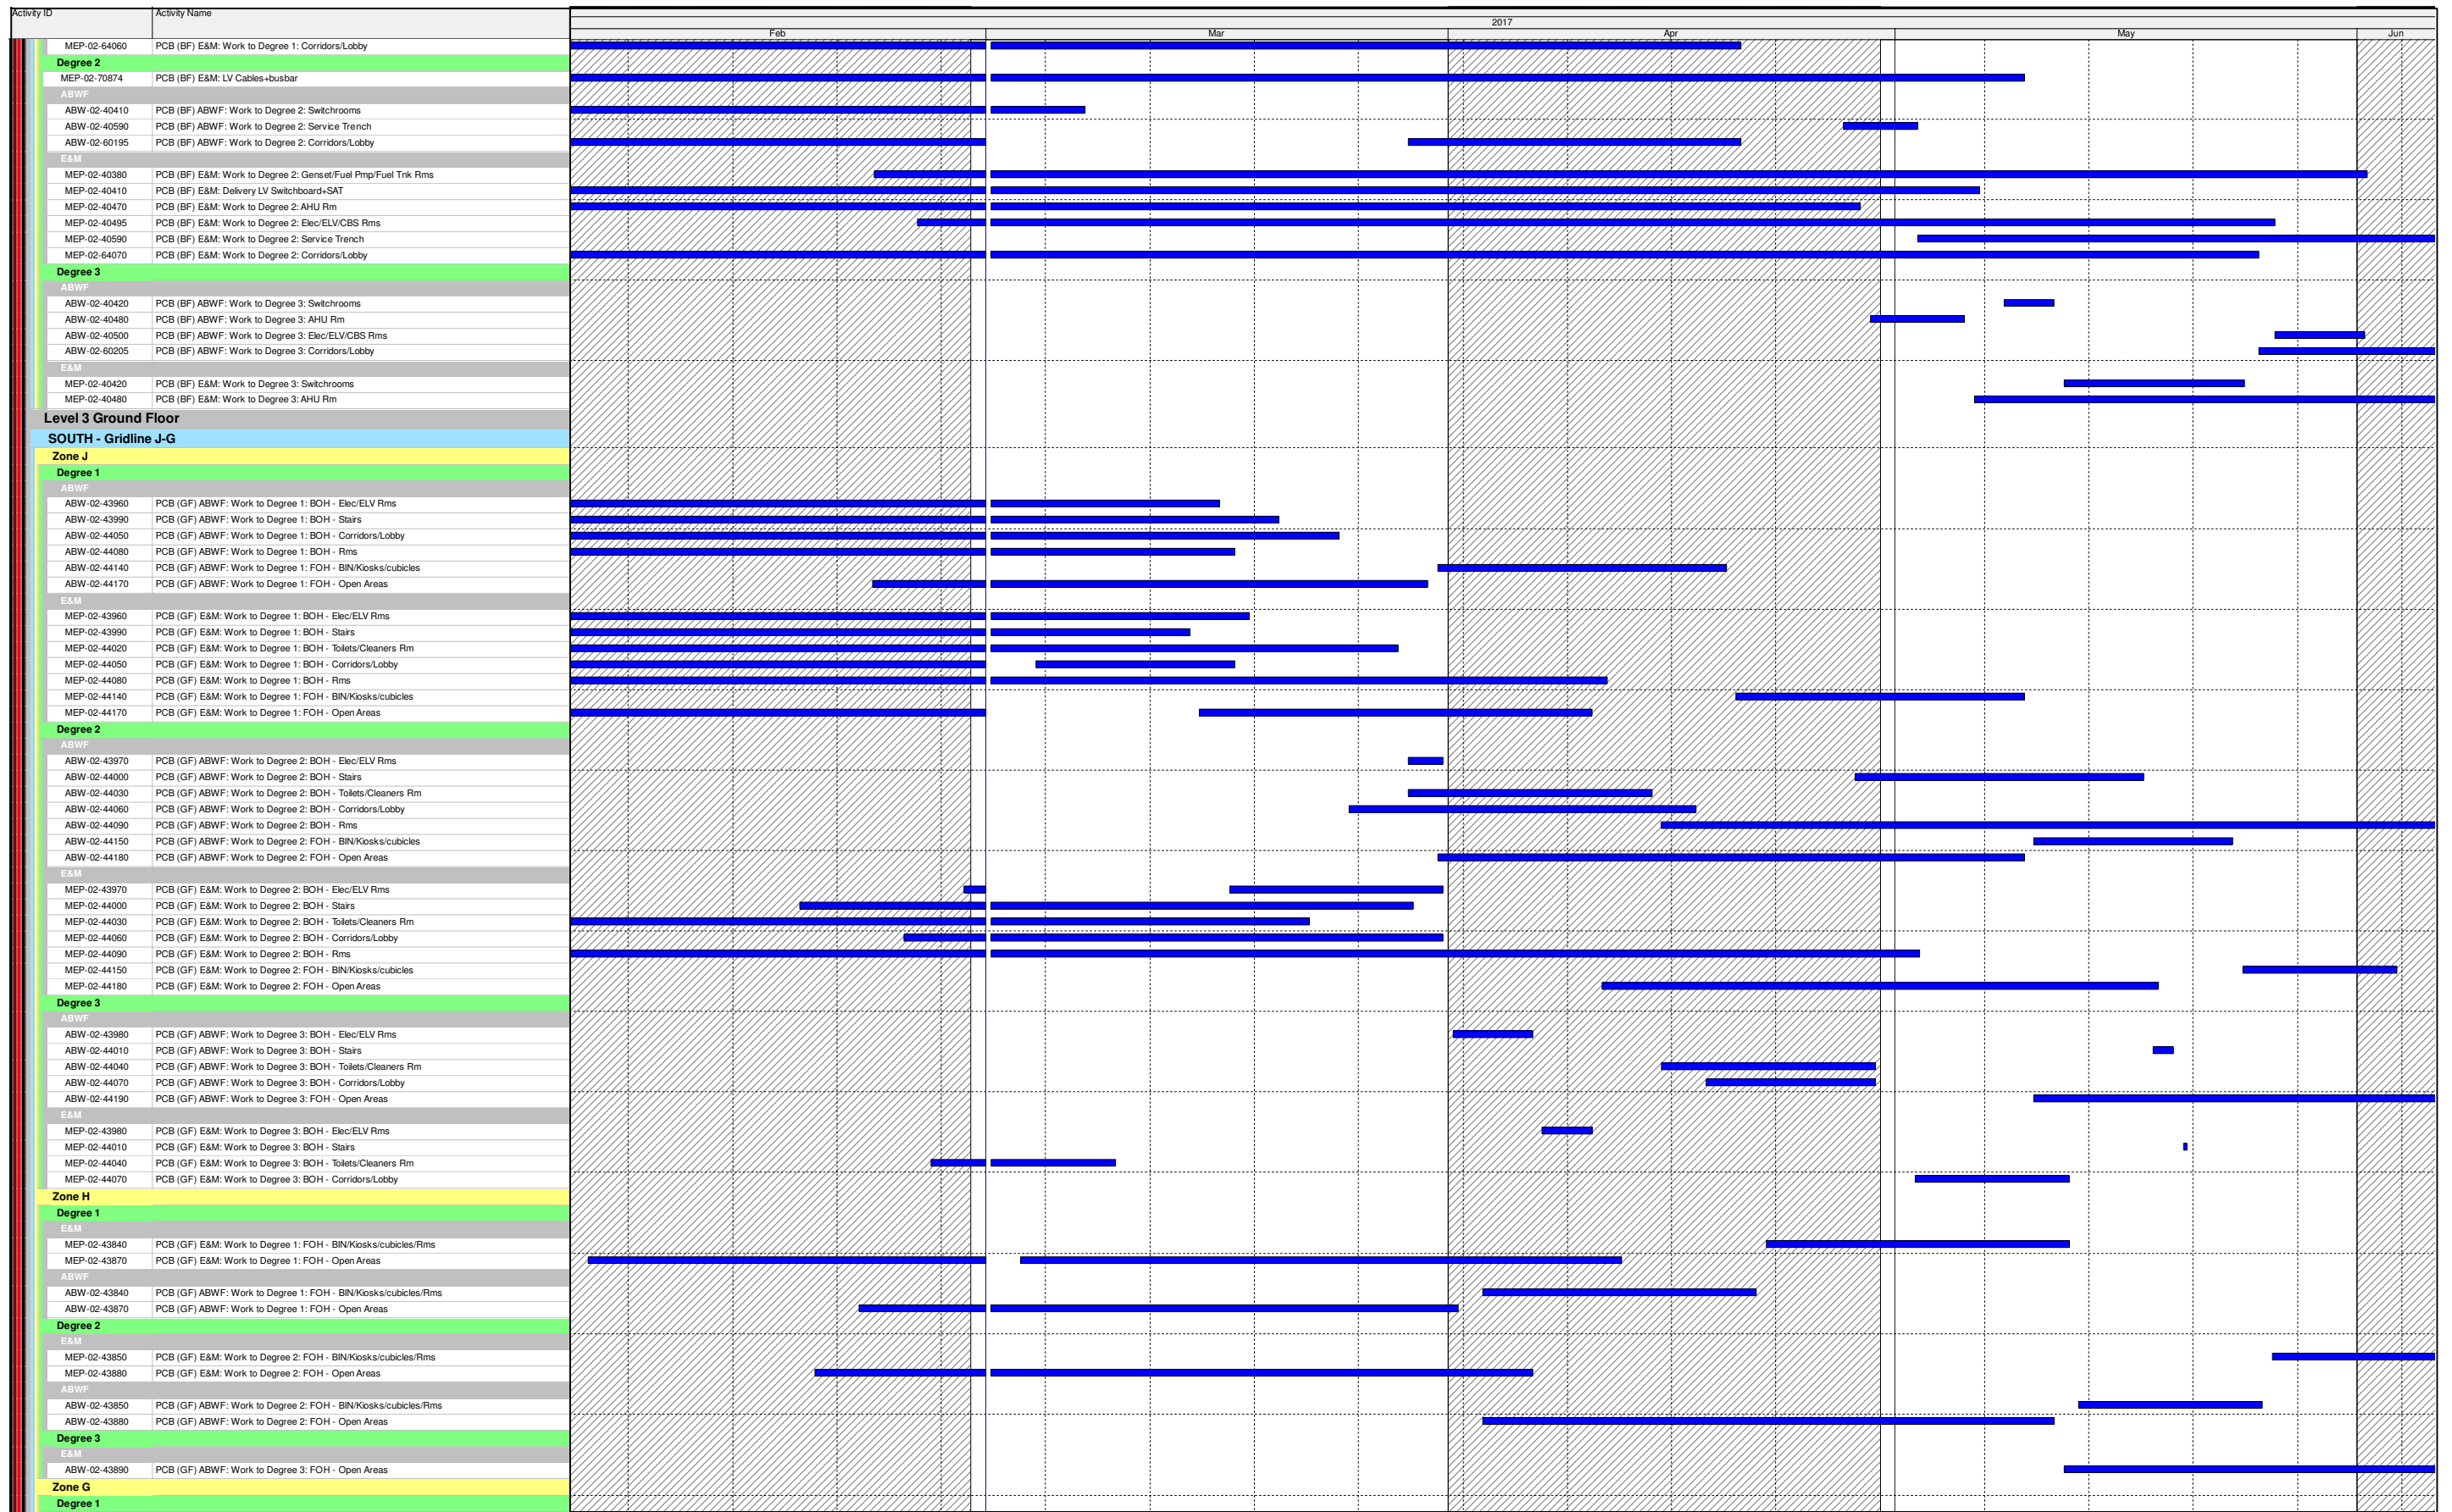

- Actual Work
- Remaining Work
- Critical Remaining Work
- ◆ Milestone

Three Month Rolling Programme

HKMZB HKBCF - Passenger Clearance Building

Date	Revision	Checked	Approved

Three Month Rolling Programme

HKMZB HKBCF - Passenger Clearance Building

- Actual Work
- Remaining Work
- Critical Remaining Work
- Milestone

Date	Revision	Checked	Approved

- Actual Work
- Remaining Work
- Critical Remaining Work
- ◆ Milestone

Three Month Rolling Programme

HKMZB HKBCF - Passenger Clearance Building

Date	Revision	Checked	Approved

- Actual Work
- Remaining Work
- Critical Remaining Work
- Milestone

Three Month Rolling Programme

HKMZB HKBCF - Passenger Clearance Building

Date	Revision	Checked	Approved

- Actual Work
- Remaining Work
- Critical Remaining Work
- Milestone

Three Month Rolling Programme

HKMZB HKBCF - Passenger Clearance Building

Date	Revision	Checked	Approved

- Actual Work
- Remaining Work
- Critical Remaining Work
- Milestone