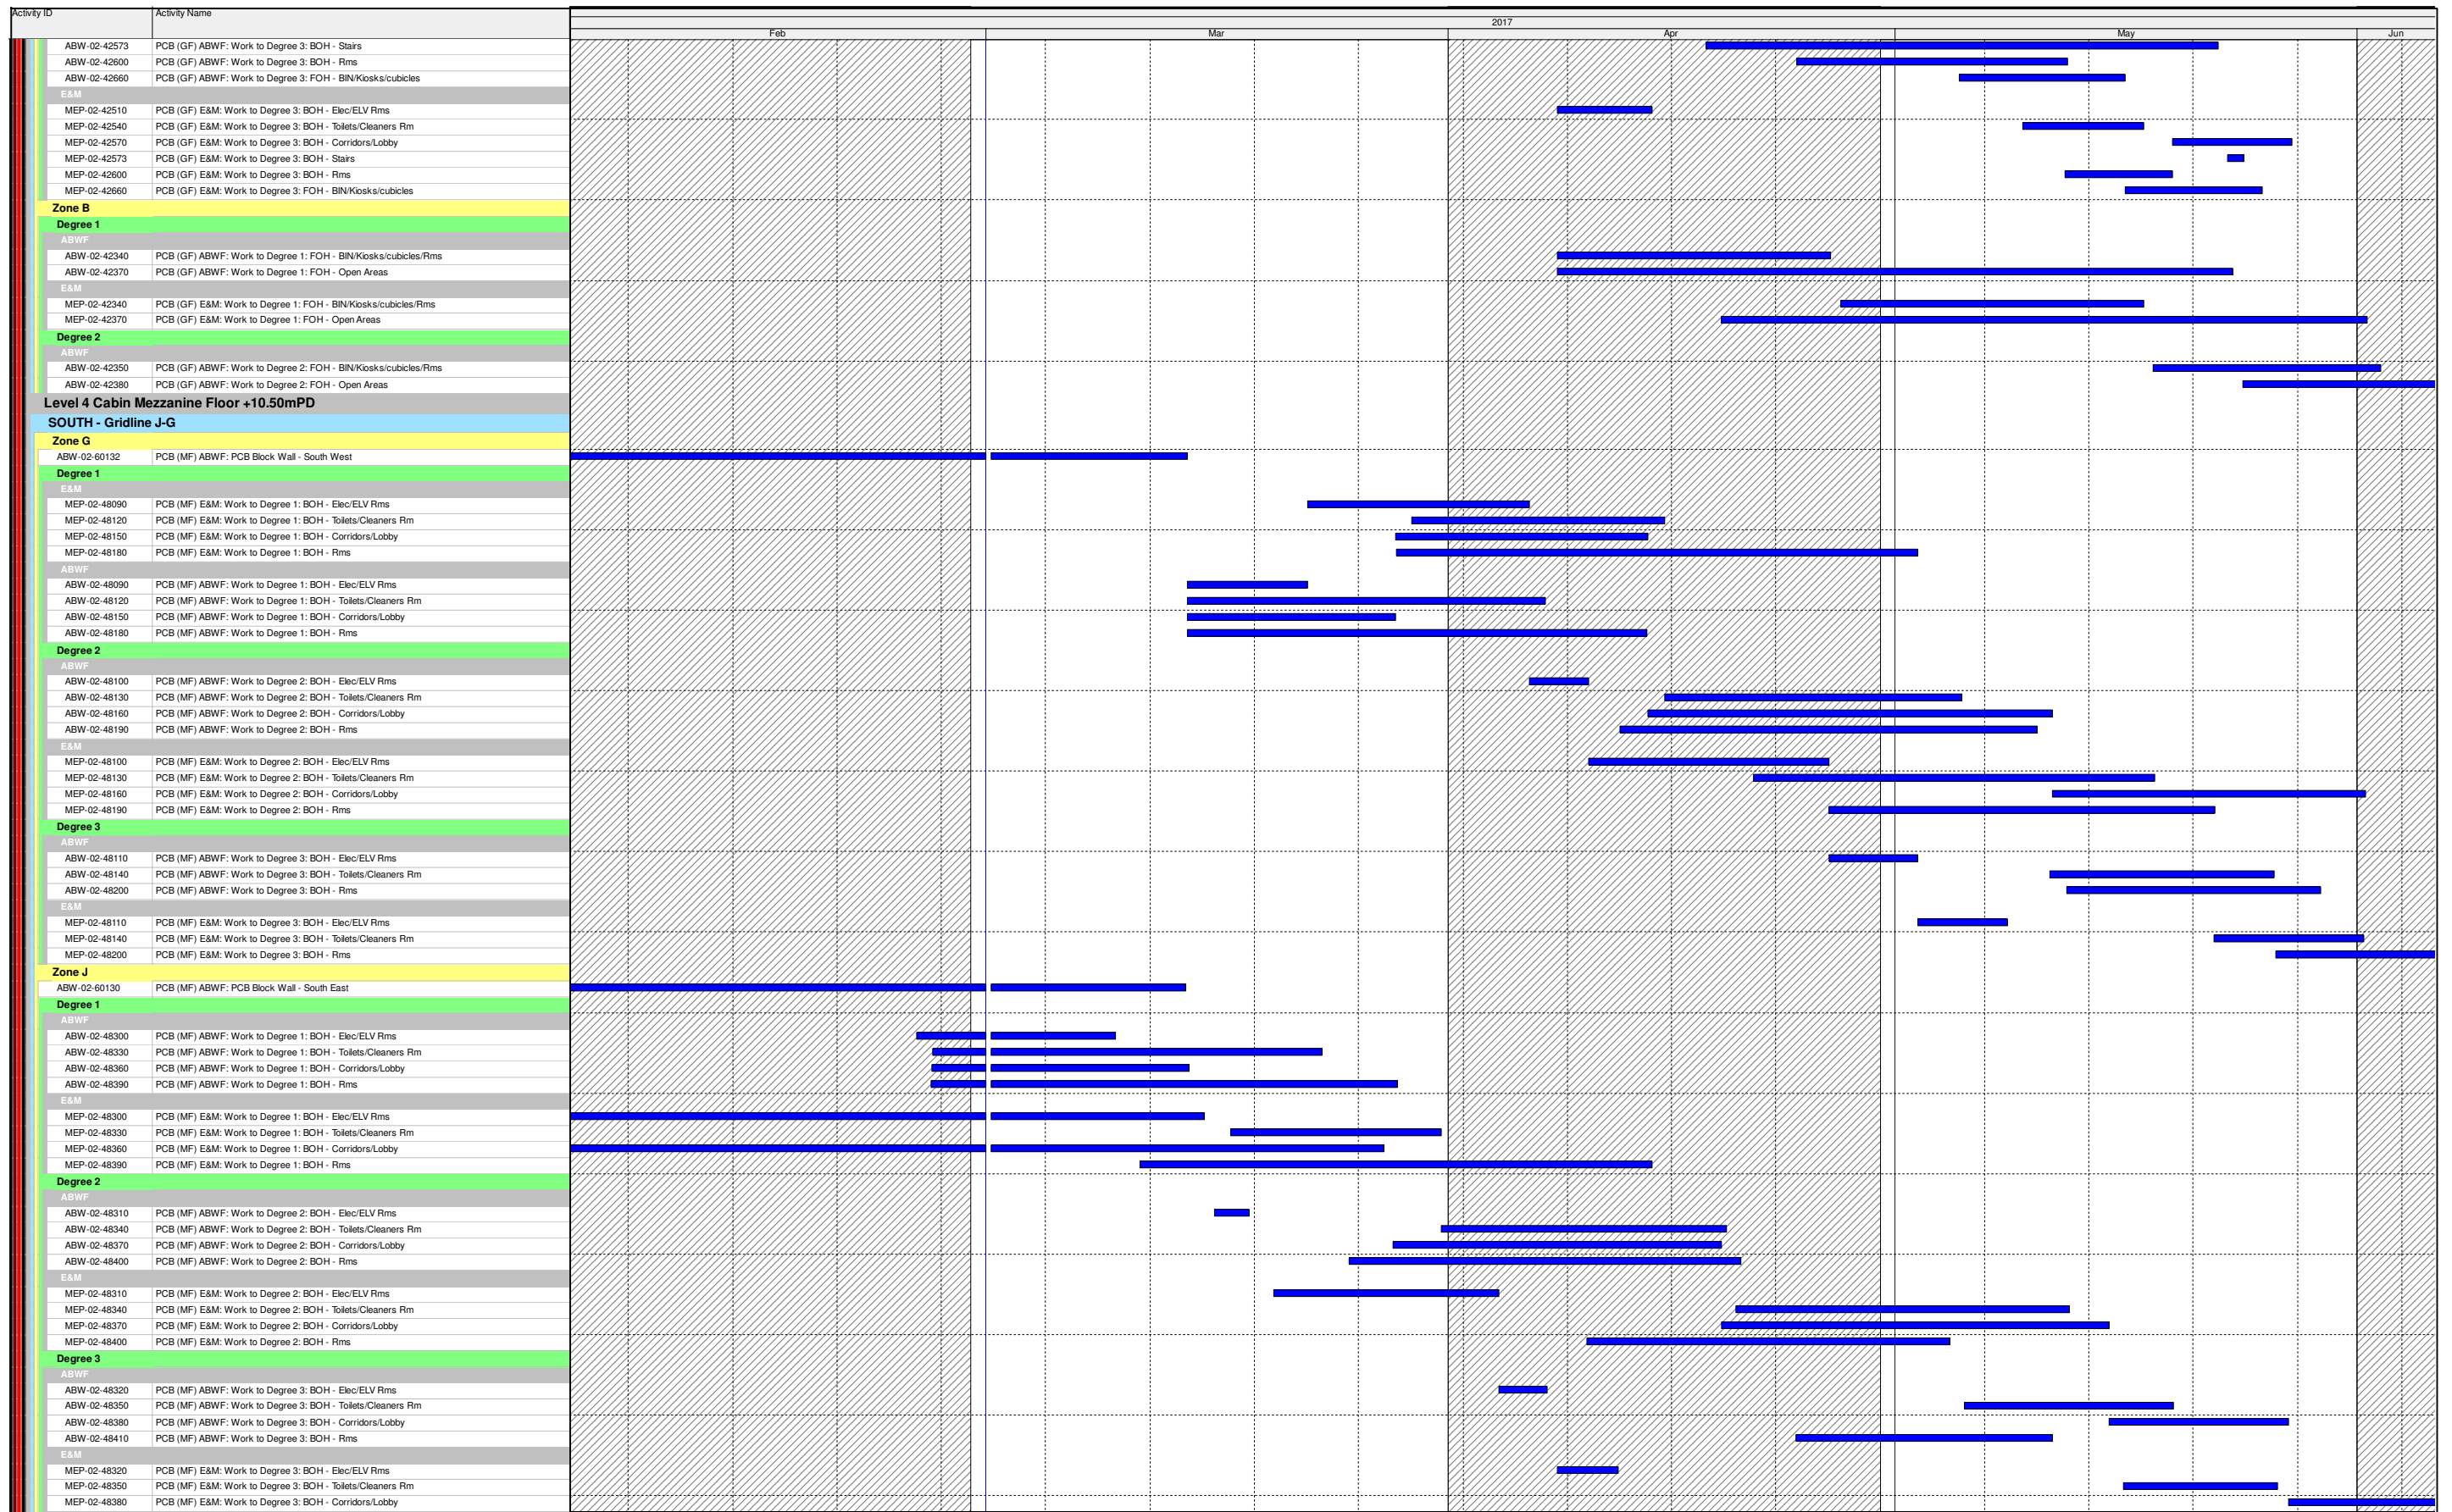

- Actual Work
- Remaining Work
- Critical Remaining Work
- Milestone

Three Month Rolling Programme

HKMZB HKBCF - Passenger Clearance Building

Date	Revision	Checked	Approved