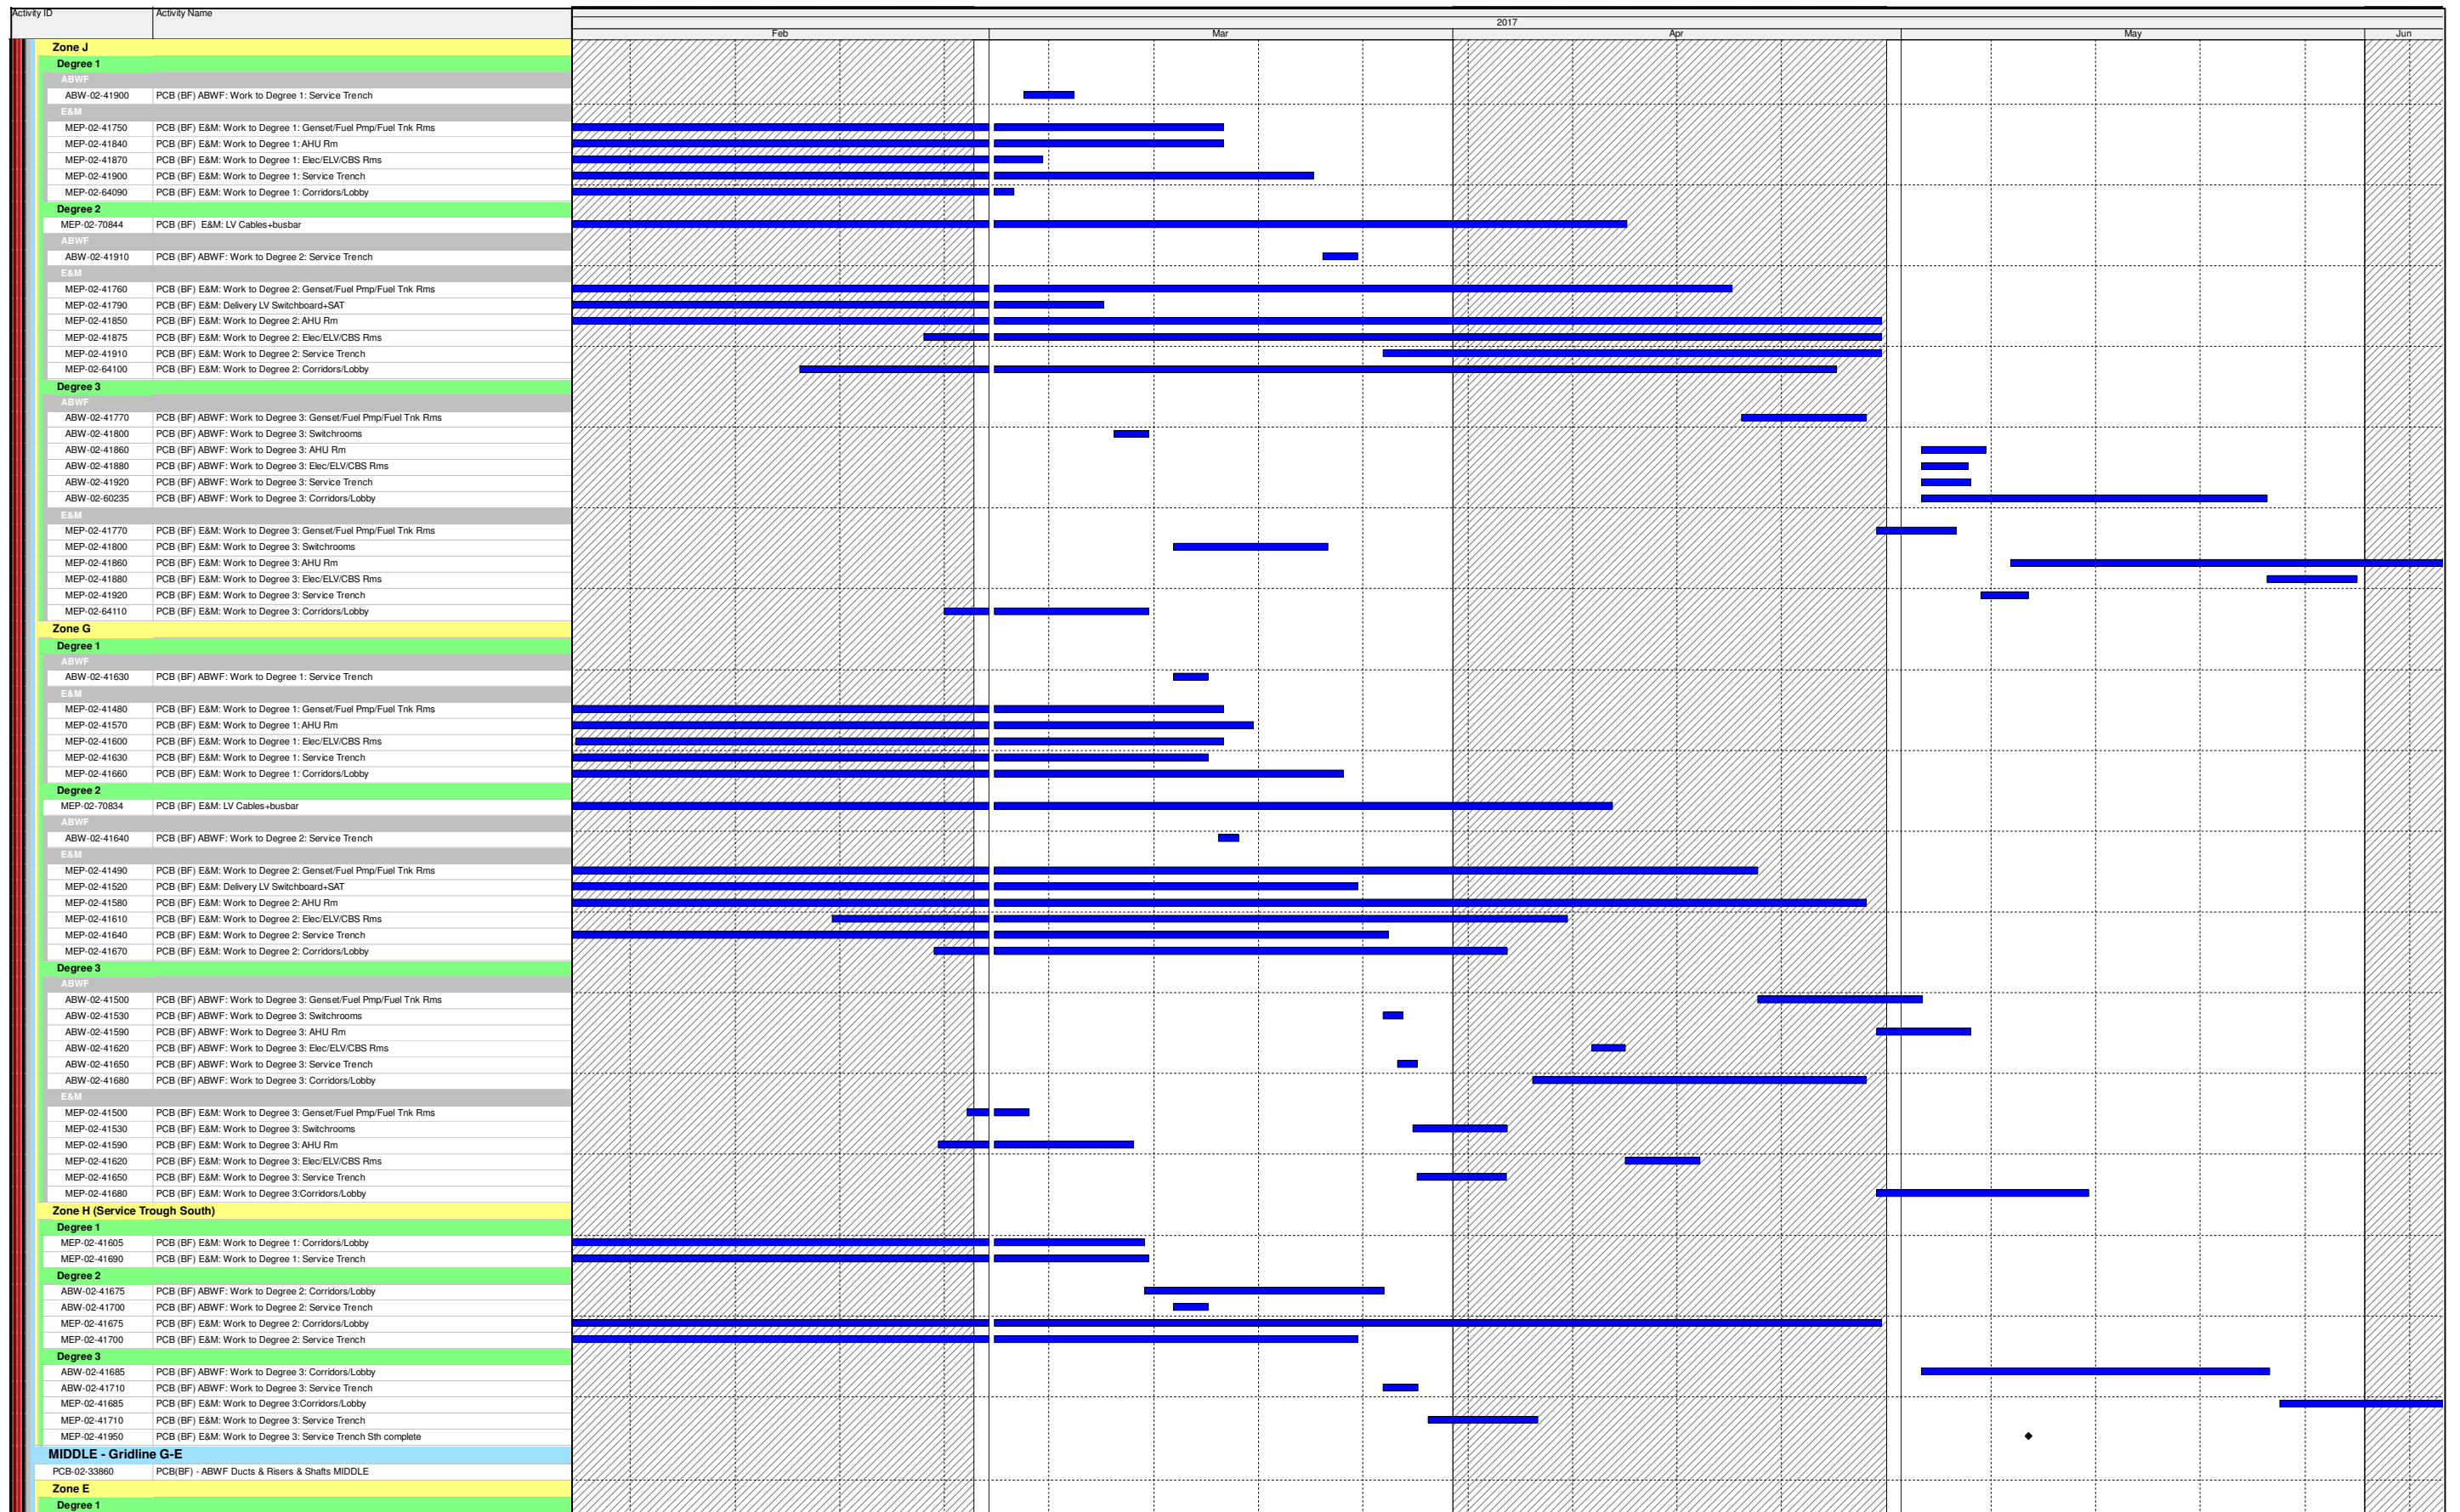

- Actual Work
- Remaining Work
- Critical Remaining Work
- ◆ Milestone

Three Month Rolling Programme

HKMZB HKBCF - Passenger Clearance Building

Date	Revision	Checked	Approved

Three Month Rolling Programme

HKMZB HKBCF - Passenger Clearance Building

- Actual Work
- Remaining Work
- Critical Remaining Work
- Milestone

Date	Revision	Checked	Approved

- Actual Work
- Remaining Work
- Critical Remaining Work
- ◆ Milestone

Three Month Rolling Programme

HKMZB HKBCF - Passenger Clearance Building

Date	Revision	Checked	Approved

- Actual Work
- Remaining Work
- Critical Remaining Work
- Milestone

Three Month Rolling Programme

HKMZB HKBCF - Passenger Clearance Building

Date	Revision	Checked	Approved

- Actual Work
- Remaining Work
- Critical Remaining Work
- Milestone

Three Month Rolling Programme

HKMZB HKBCF - Passenger Clearance Building

Date	Revision	Checked	Approved

- Actual Work
- Remaining Work
- Critical Remaining Work
- Milestone