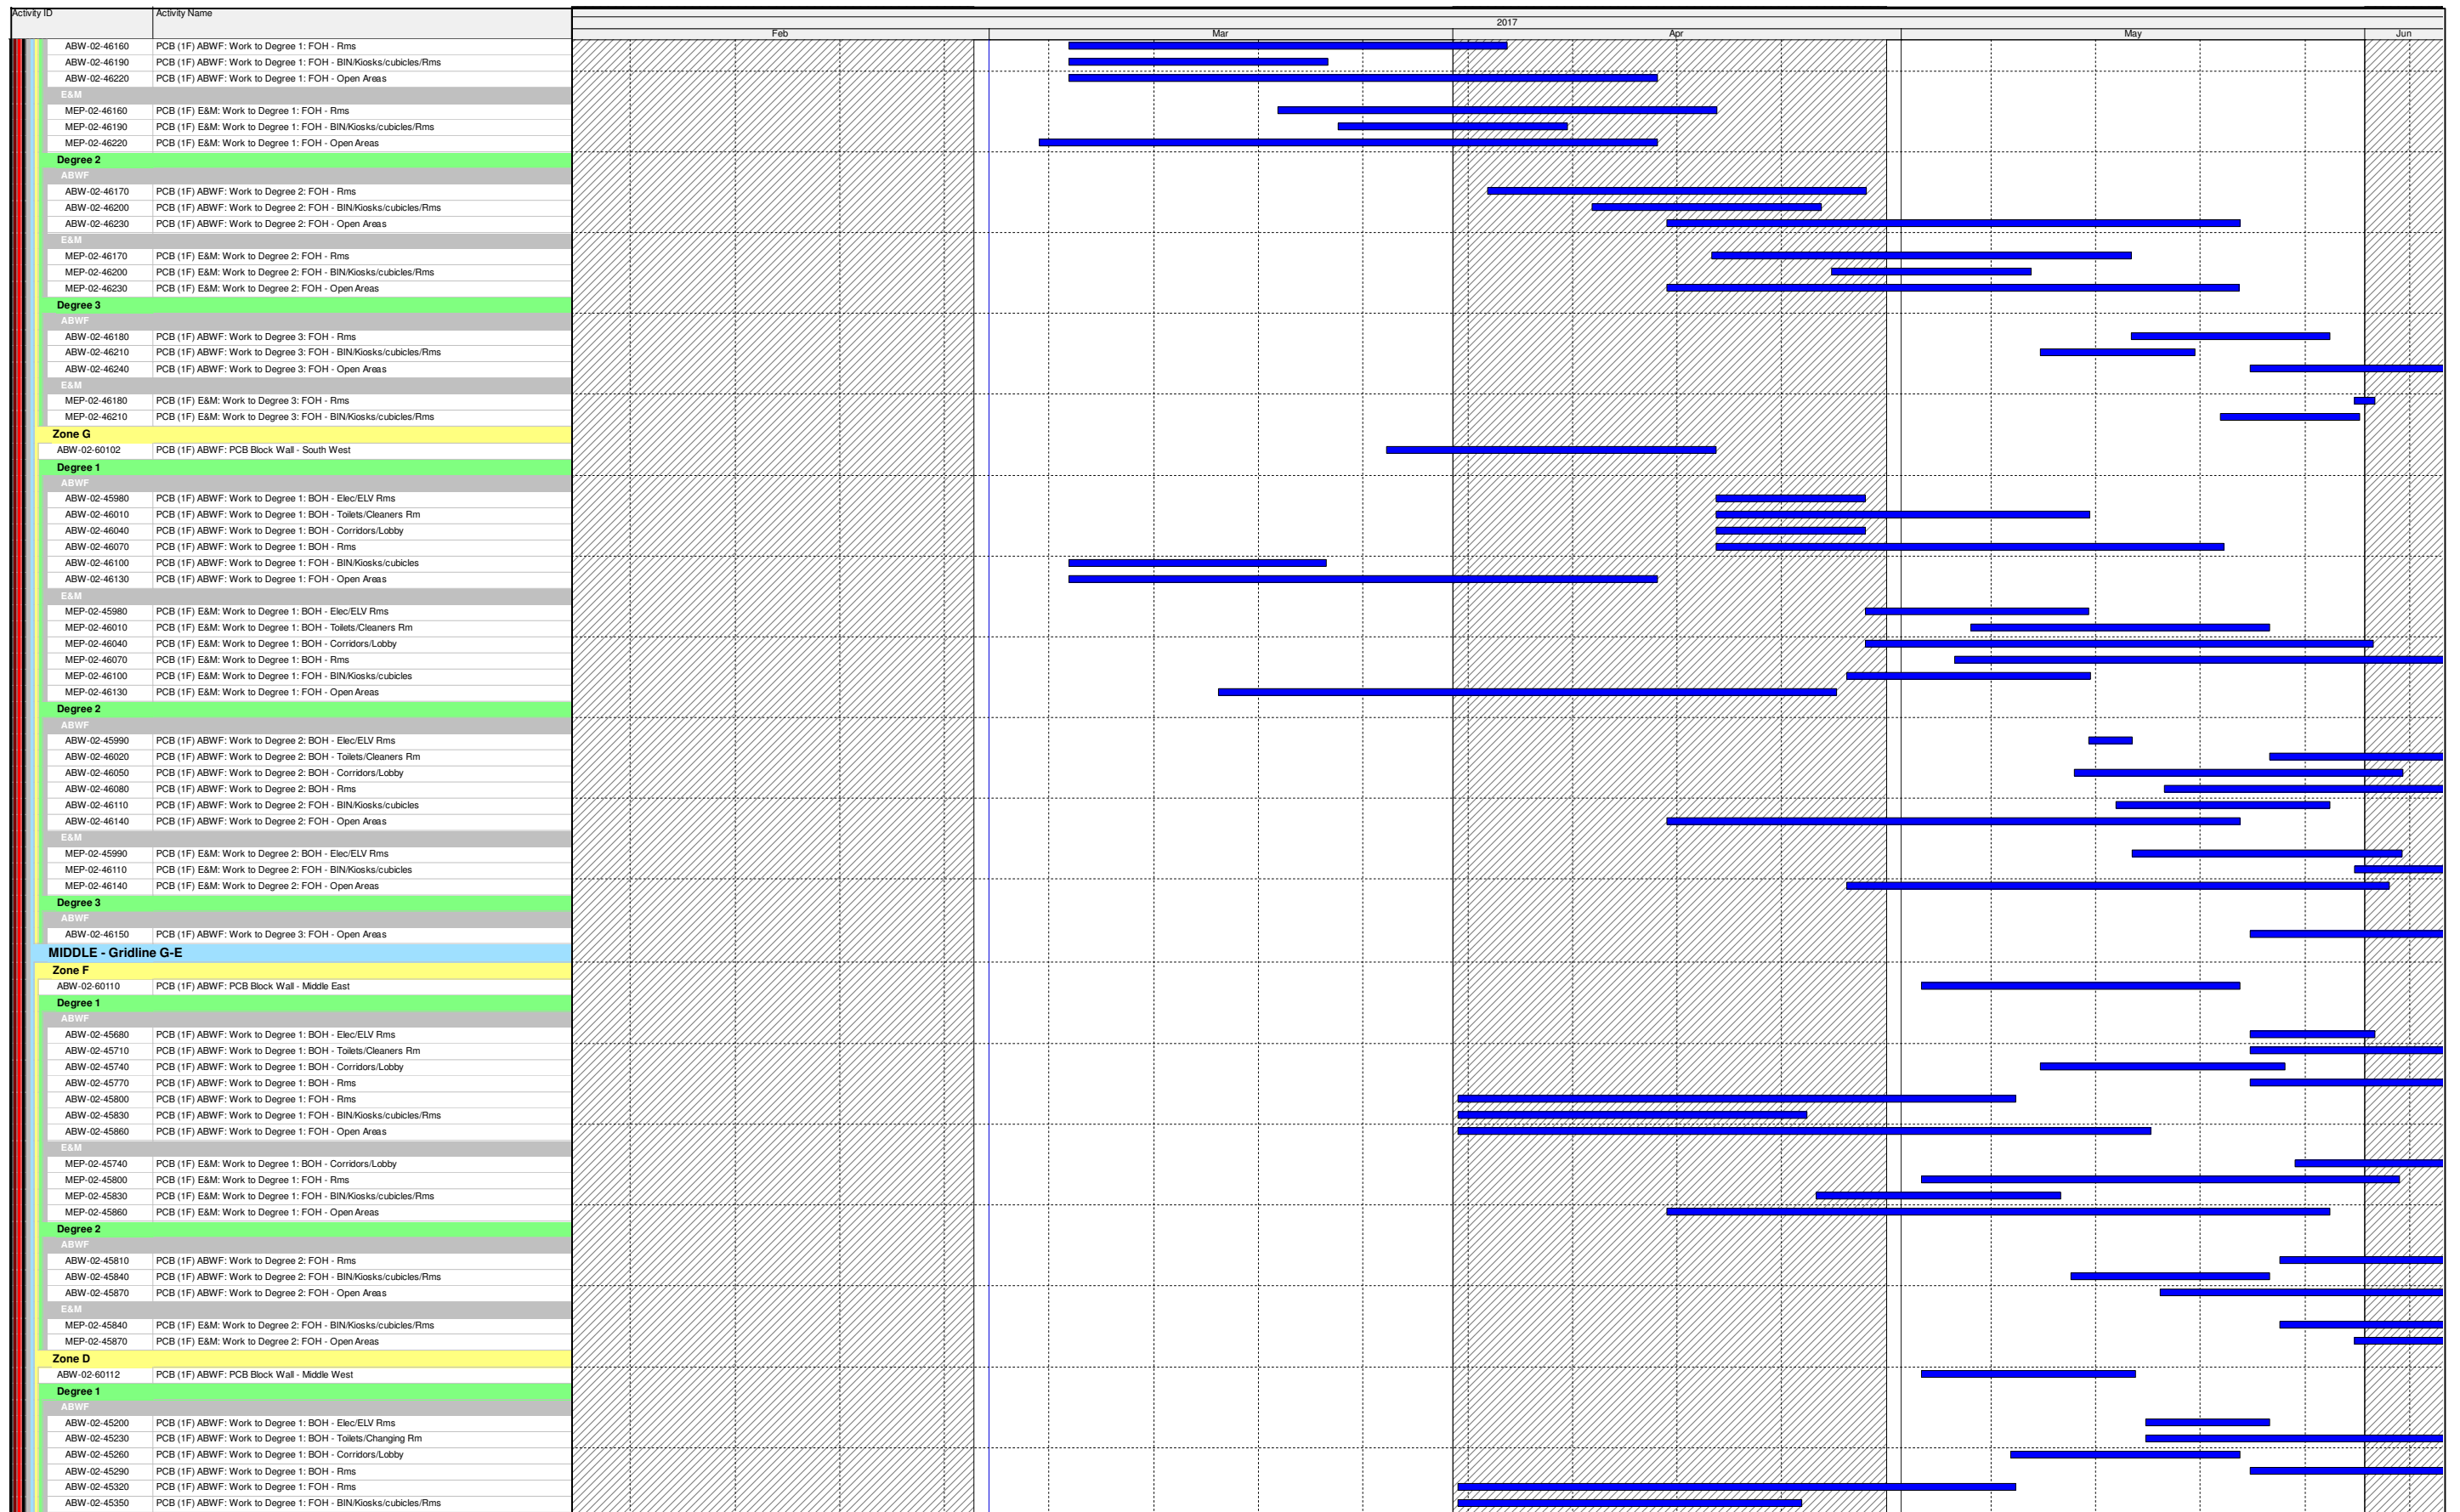

- Actual Work
- Remaining Work
- Critical Remaining Work
- Milestone

Three Month Rolling Programme

HKMZB HKBCF - Passenger Clearance Building

Date	Revision	Checked	Approved