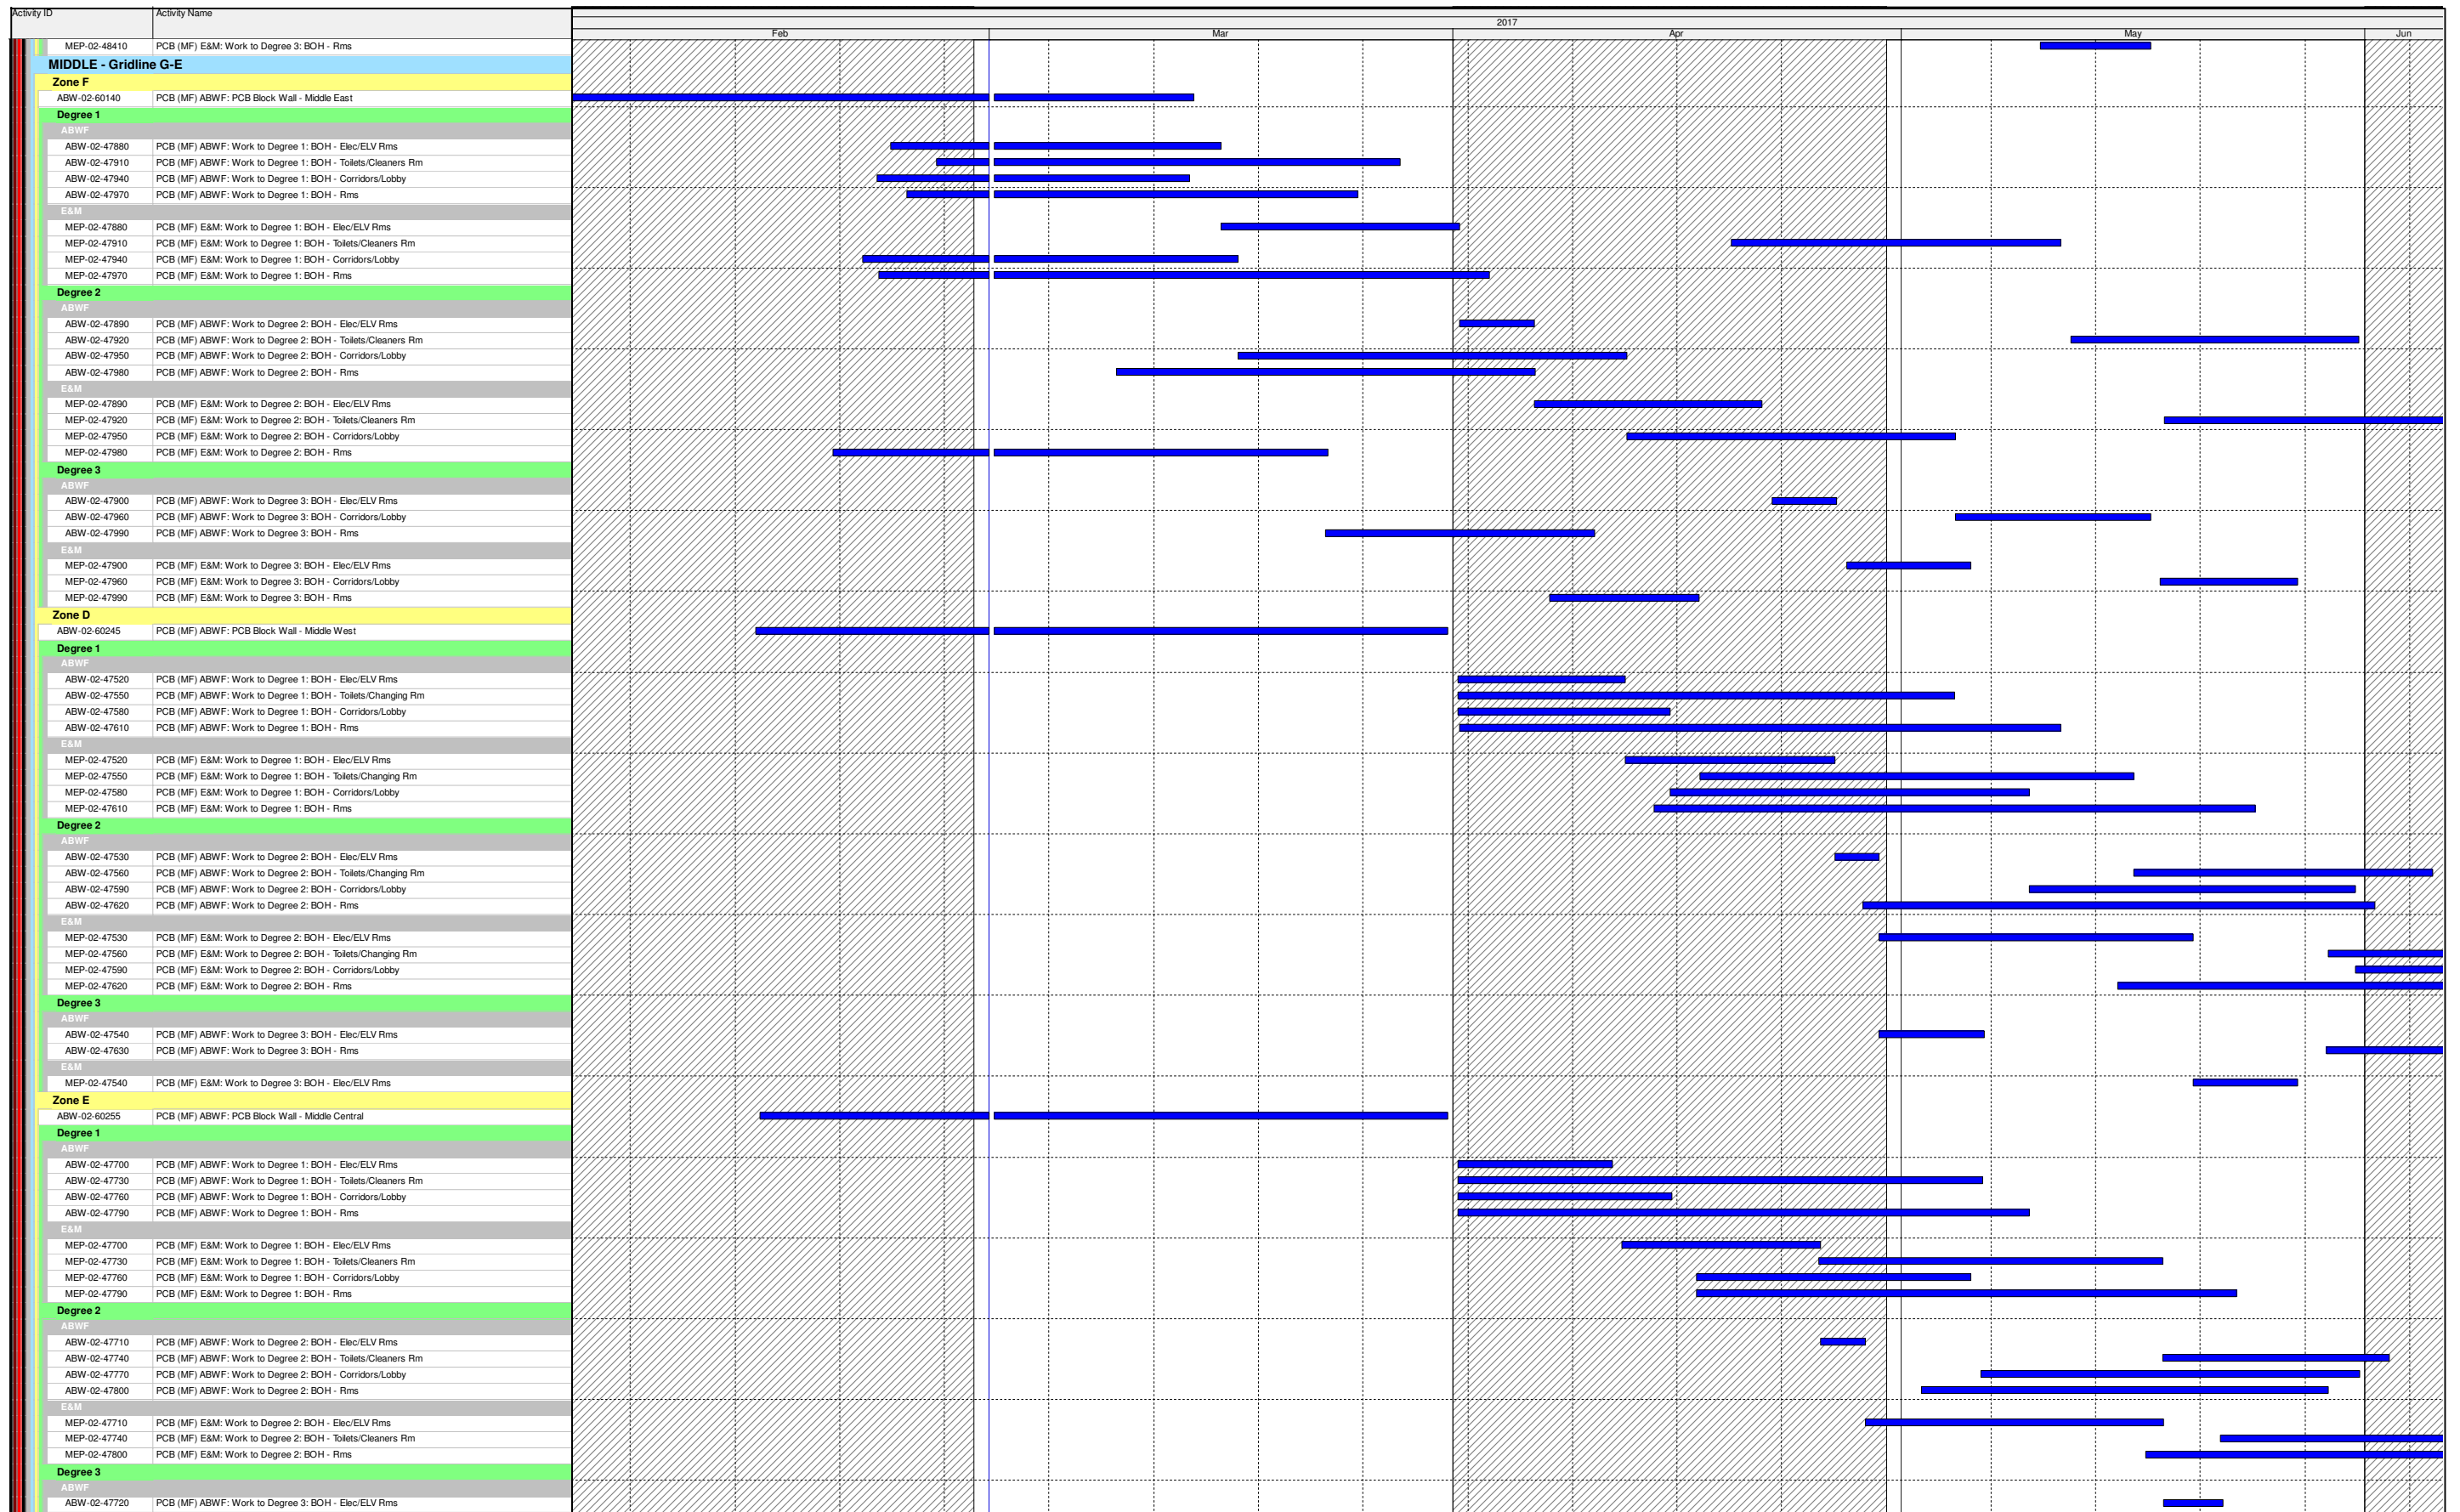

- Actual Work
- Remaining Work
- Critical Remaining Work
- Milestone

Three Month Rolling Programme

HKMZB HKBCF - Passenger Clearance Building

Date	Revision	Checked	Approved