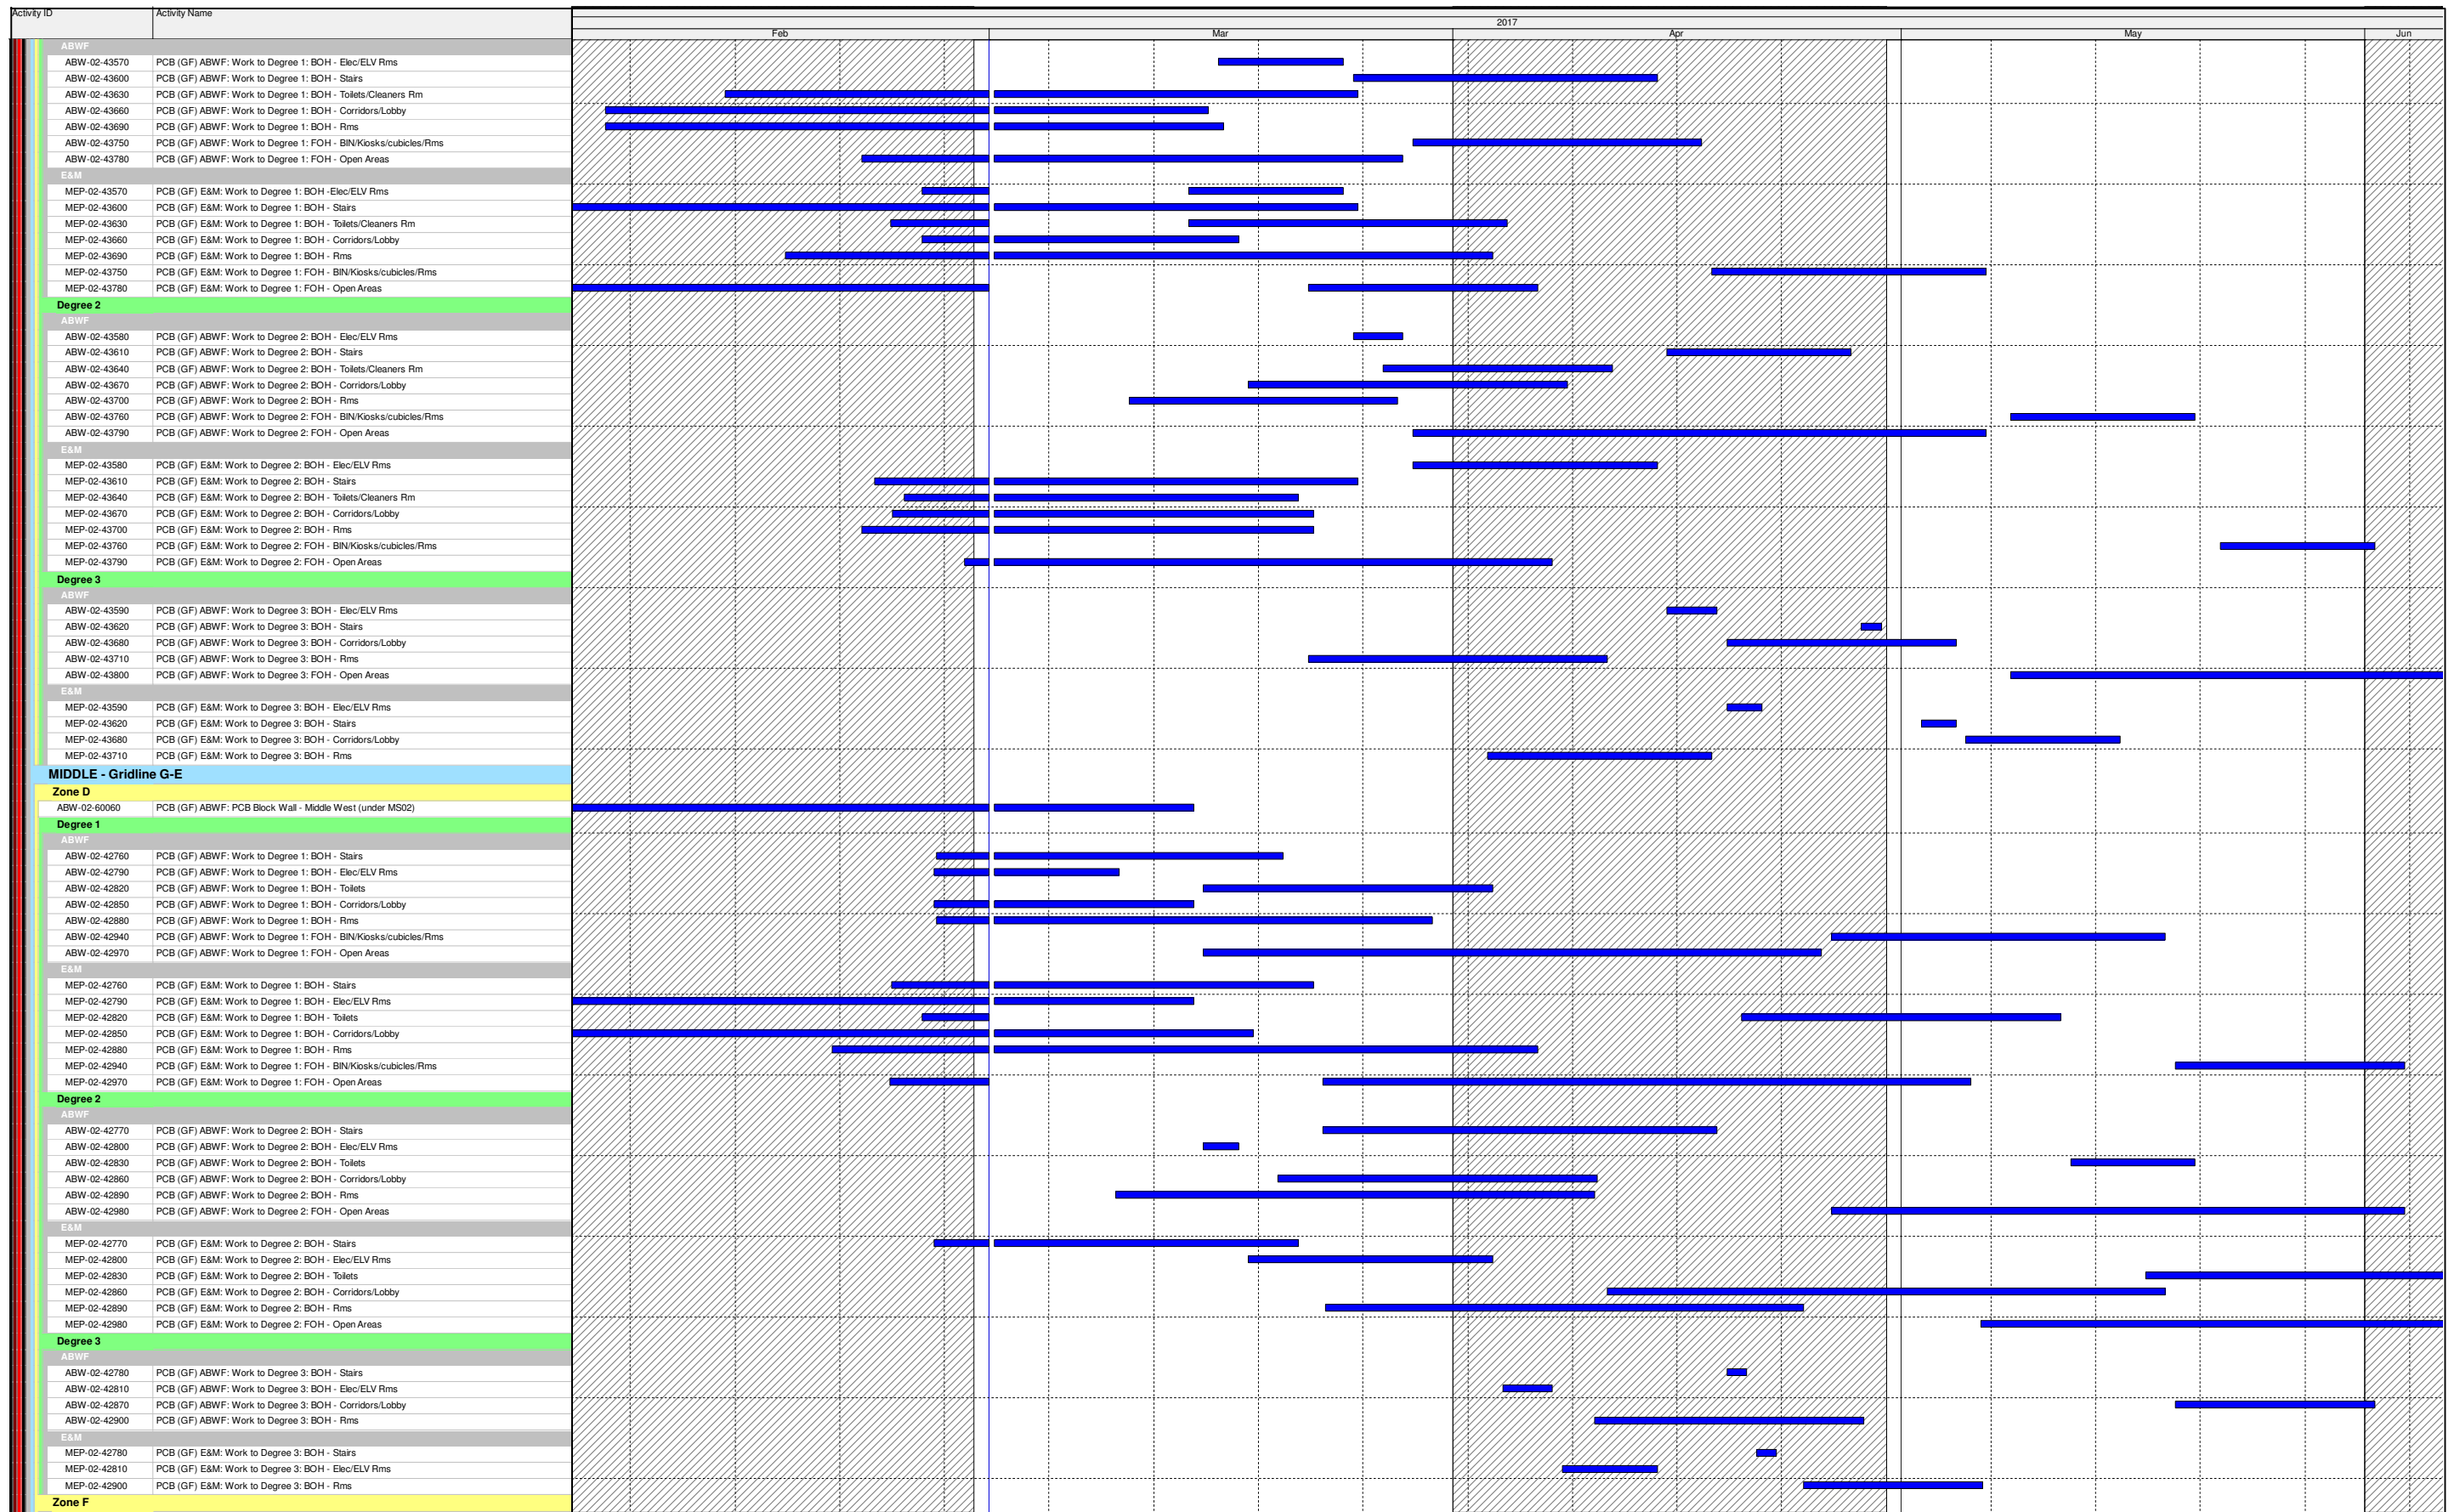

Three Month Rolling Programme

HKMZB HKBCF - Passenger Clearance Building

Date	Revision	Checked	Approved

- Actual Work
- Remaining Work
- Critical Remaining Work
- Milestone

Three Month Rolling Programme

HKMZB HKBCF - Passenger Clearance Building

Date	Revision	Checked	Approved

- Actual Work
- Remaining Work
- Critical Remaining Work
- Milestone

Three Month Rolling Programme

HKMZB HKBCF - Passenger Clearance Building

Date	Revision	Checked	Approved

- Actual Work
- Remaining Work
- Critical Remaining Work
- Milestone

Date	Revision	Checked	Approved

- Actual Work
- Remaining Work
- Critical Remaining Work
- ◆ Milestone

Three Month Rolling Programme

HKMZB HKBCF - Passenger Clearance Building

Date	Revision	Checked	Approved