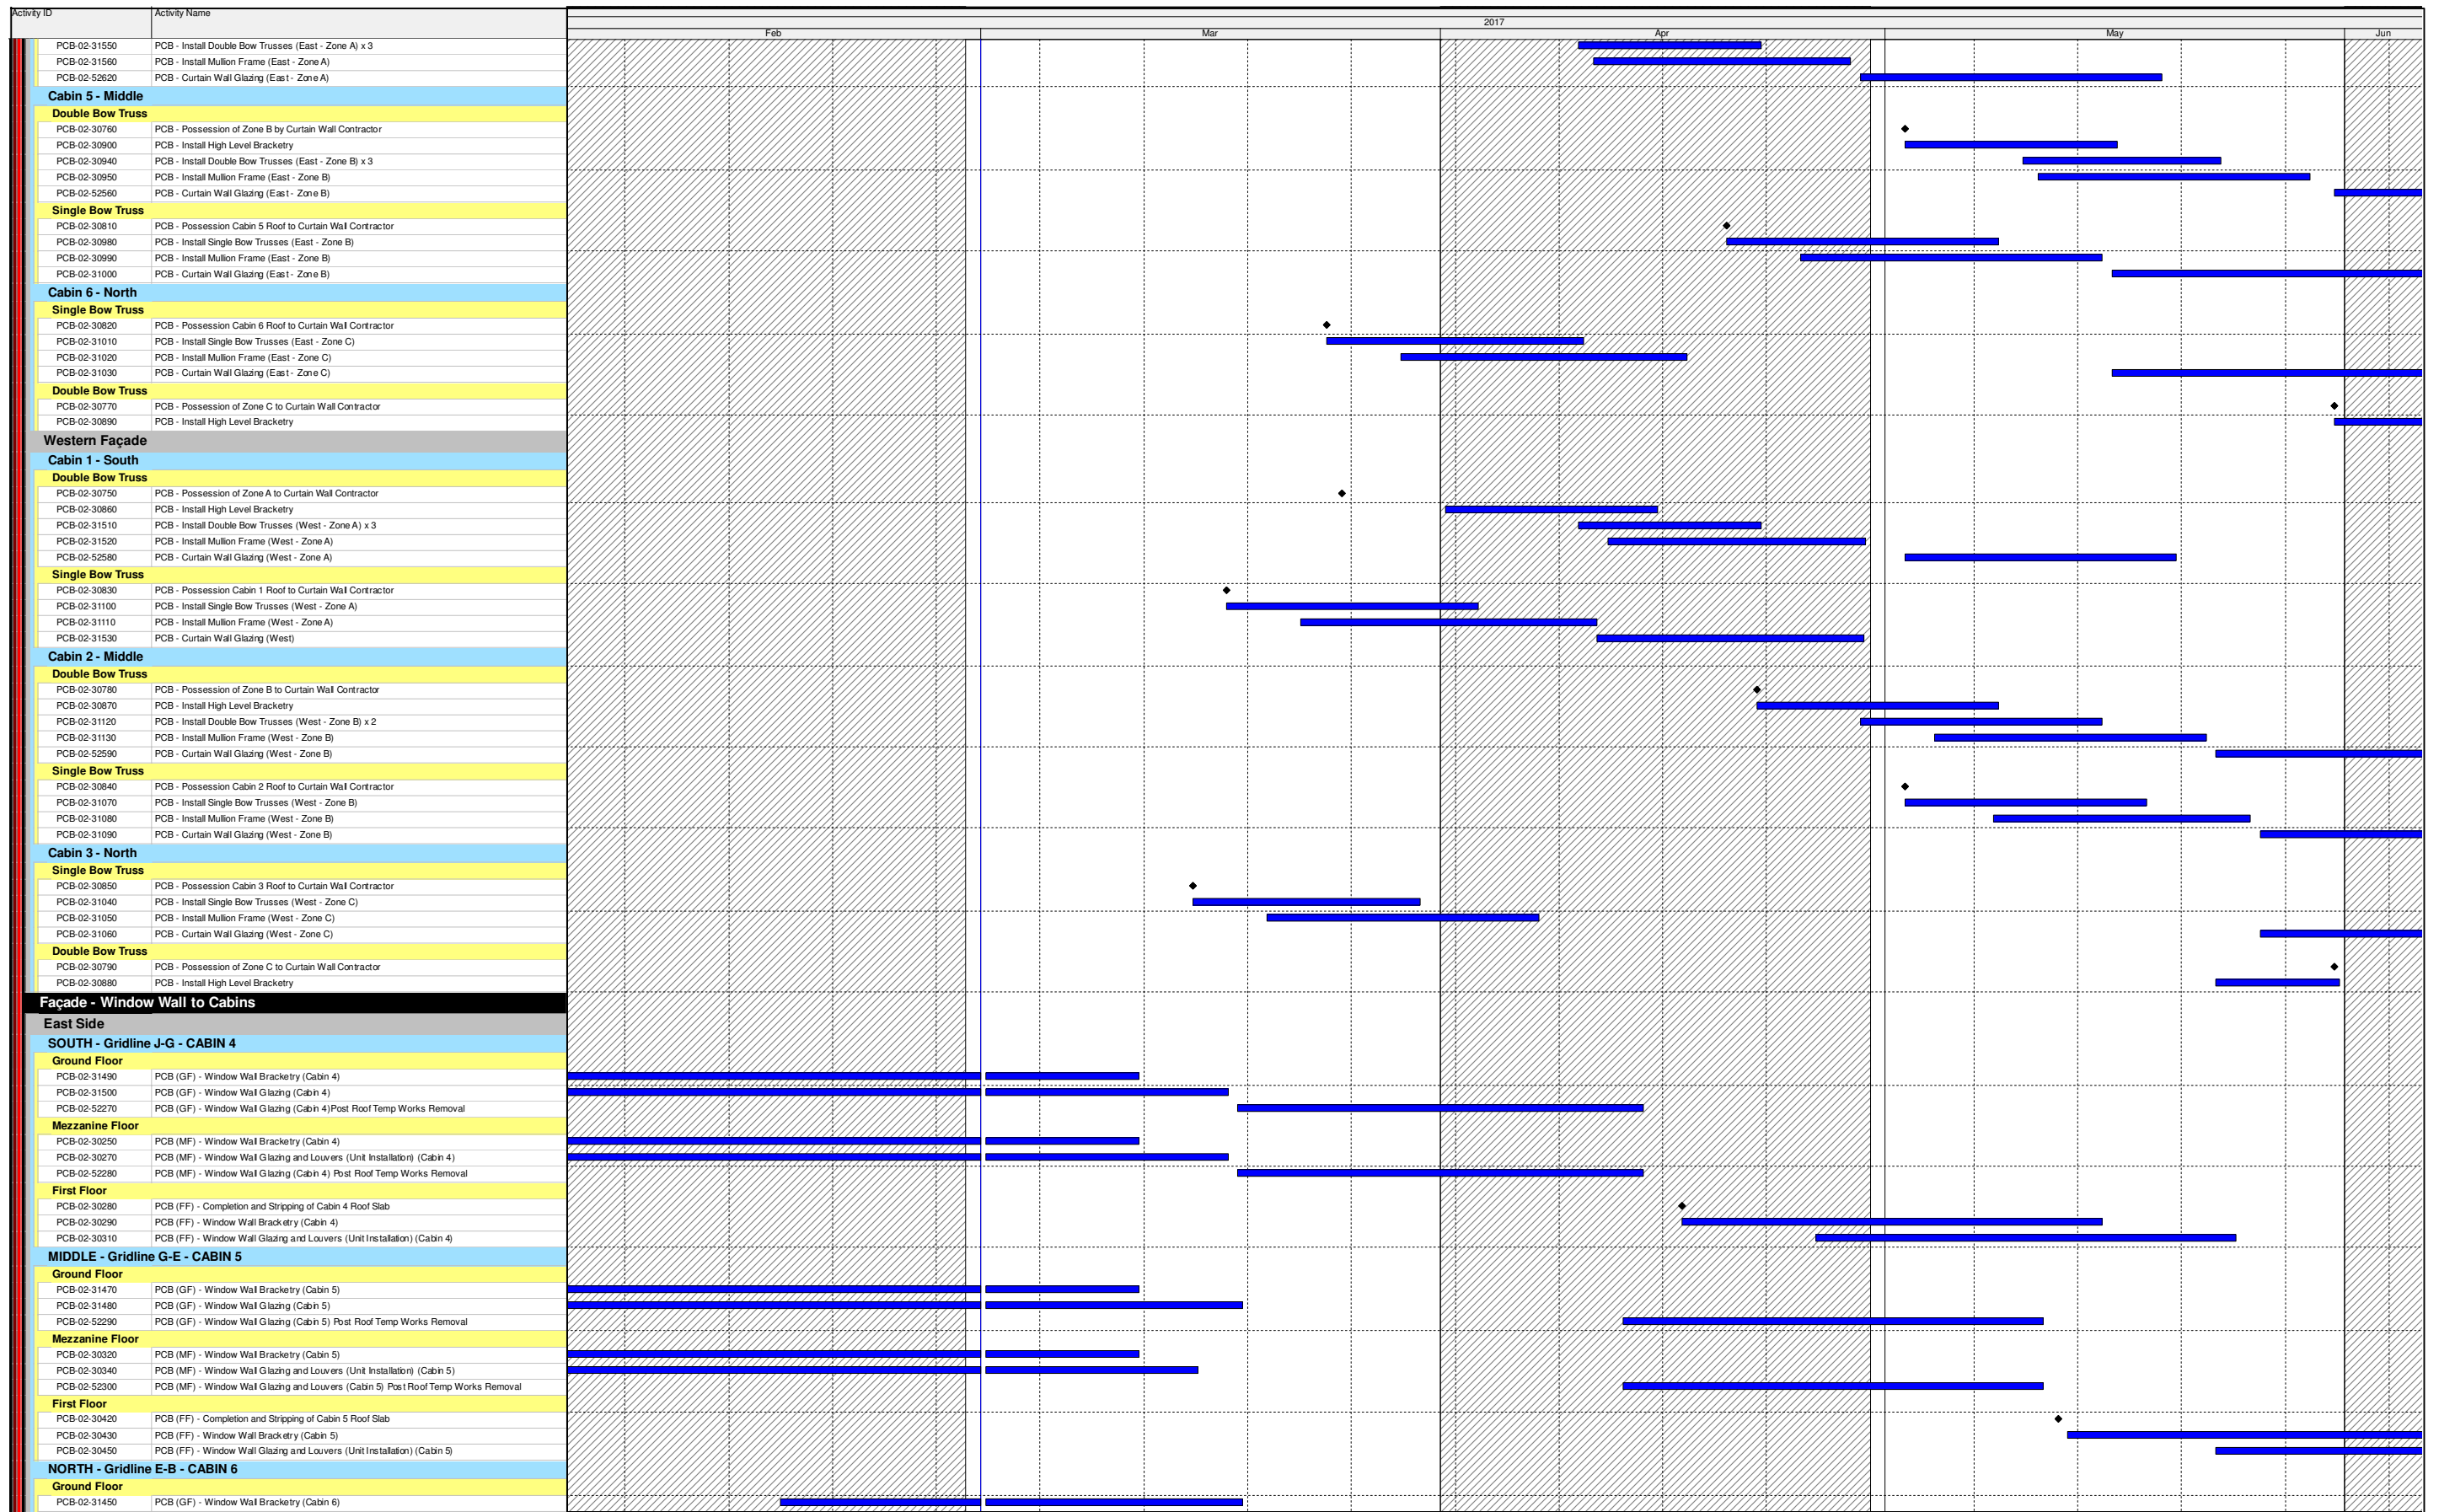

Date	Revision	Checked	Approved

- Actual Work
- Remaining Work
- Critical Remaining Work
- Milestone

Three Month Rolling Programme

HKMZB HKBCF - Passenger Clearance Building

Date	Revision	Checked	Approved

- Actual Work
- Remaining Work
- Critical Remaining Work
- Milestone

Three Month Rolling Programme

HKMZB HKBCF - Passenger Clearance Building

Date	Revision	Checked	Approved

- Actual Work
- Remaining Work
- Critical Remaining Work
- Milestone

Three Month Rolling Programme

HKMZB HKBCF - Passenger Clearance Building

Date	Revision	Checked	Approved

Three Month Rolling Programme

HKMZB HKBCF - Passenger Clearance Building

Date	Revision	Checked	Approved

Three Month Rolling Programme

HKMZB HKBCF - Passenger Clearance Building

- Actual Work
- Remaining Work
- Critical Remaining Work
- Milestone

Date	Revision	Checked	Approved

- Actual Work
- Remaining Work
- Critical Remaining Work
- Milestone

Three Month Rolling Programme

HKMZB HKBCF - Passenger Clearance Building