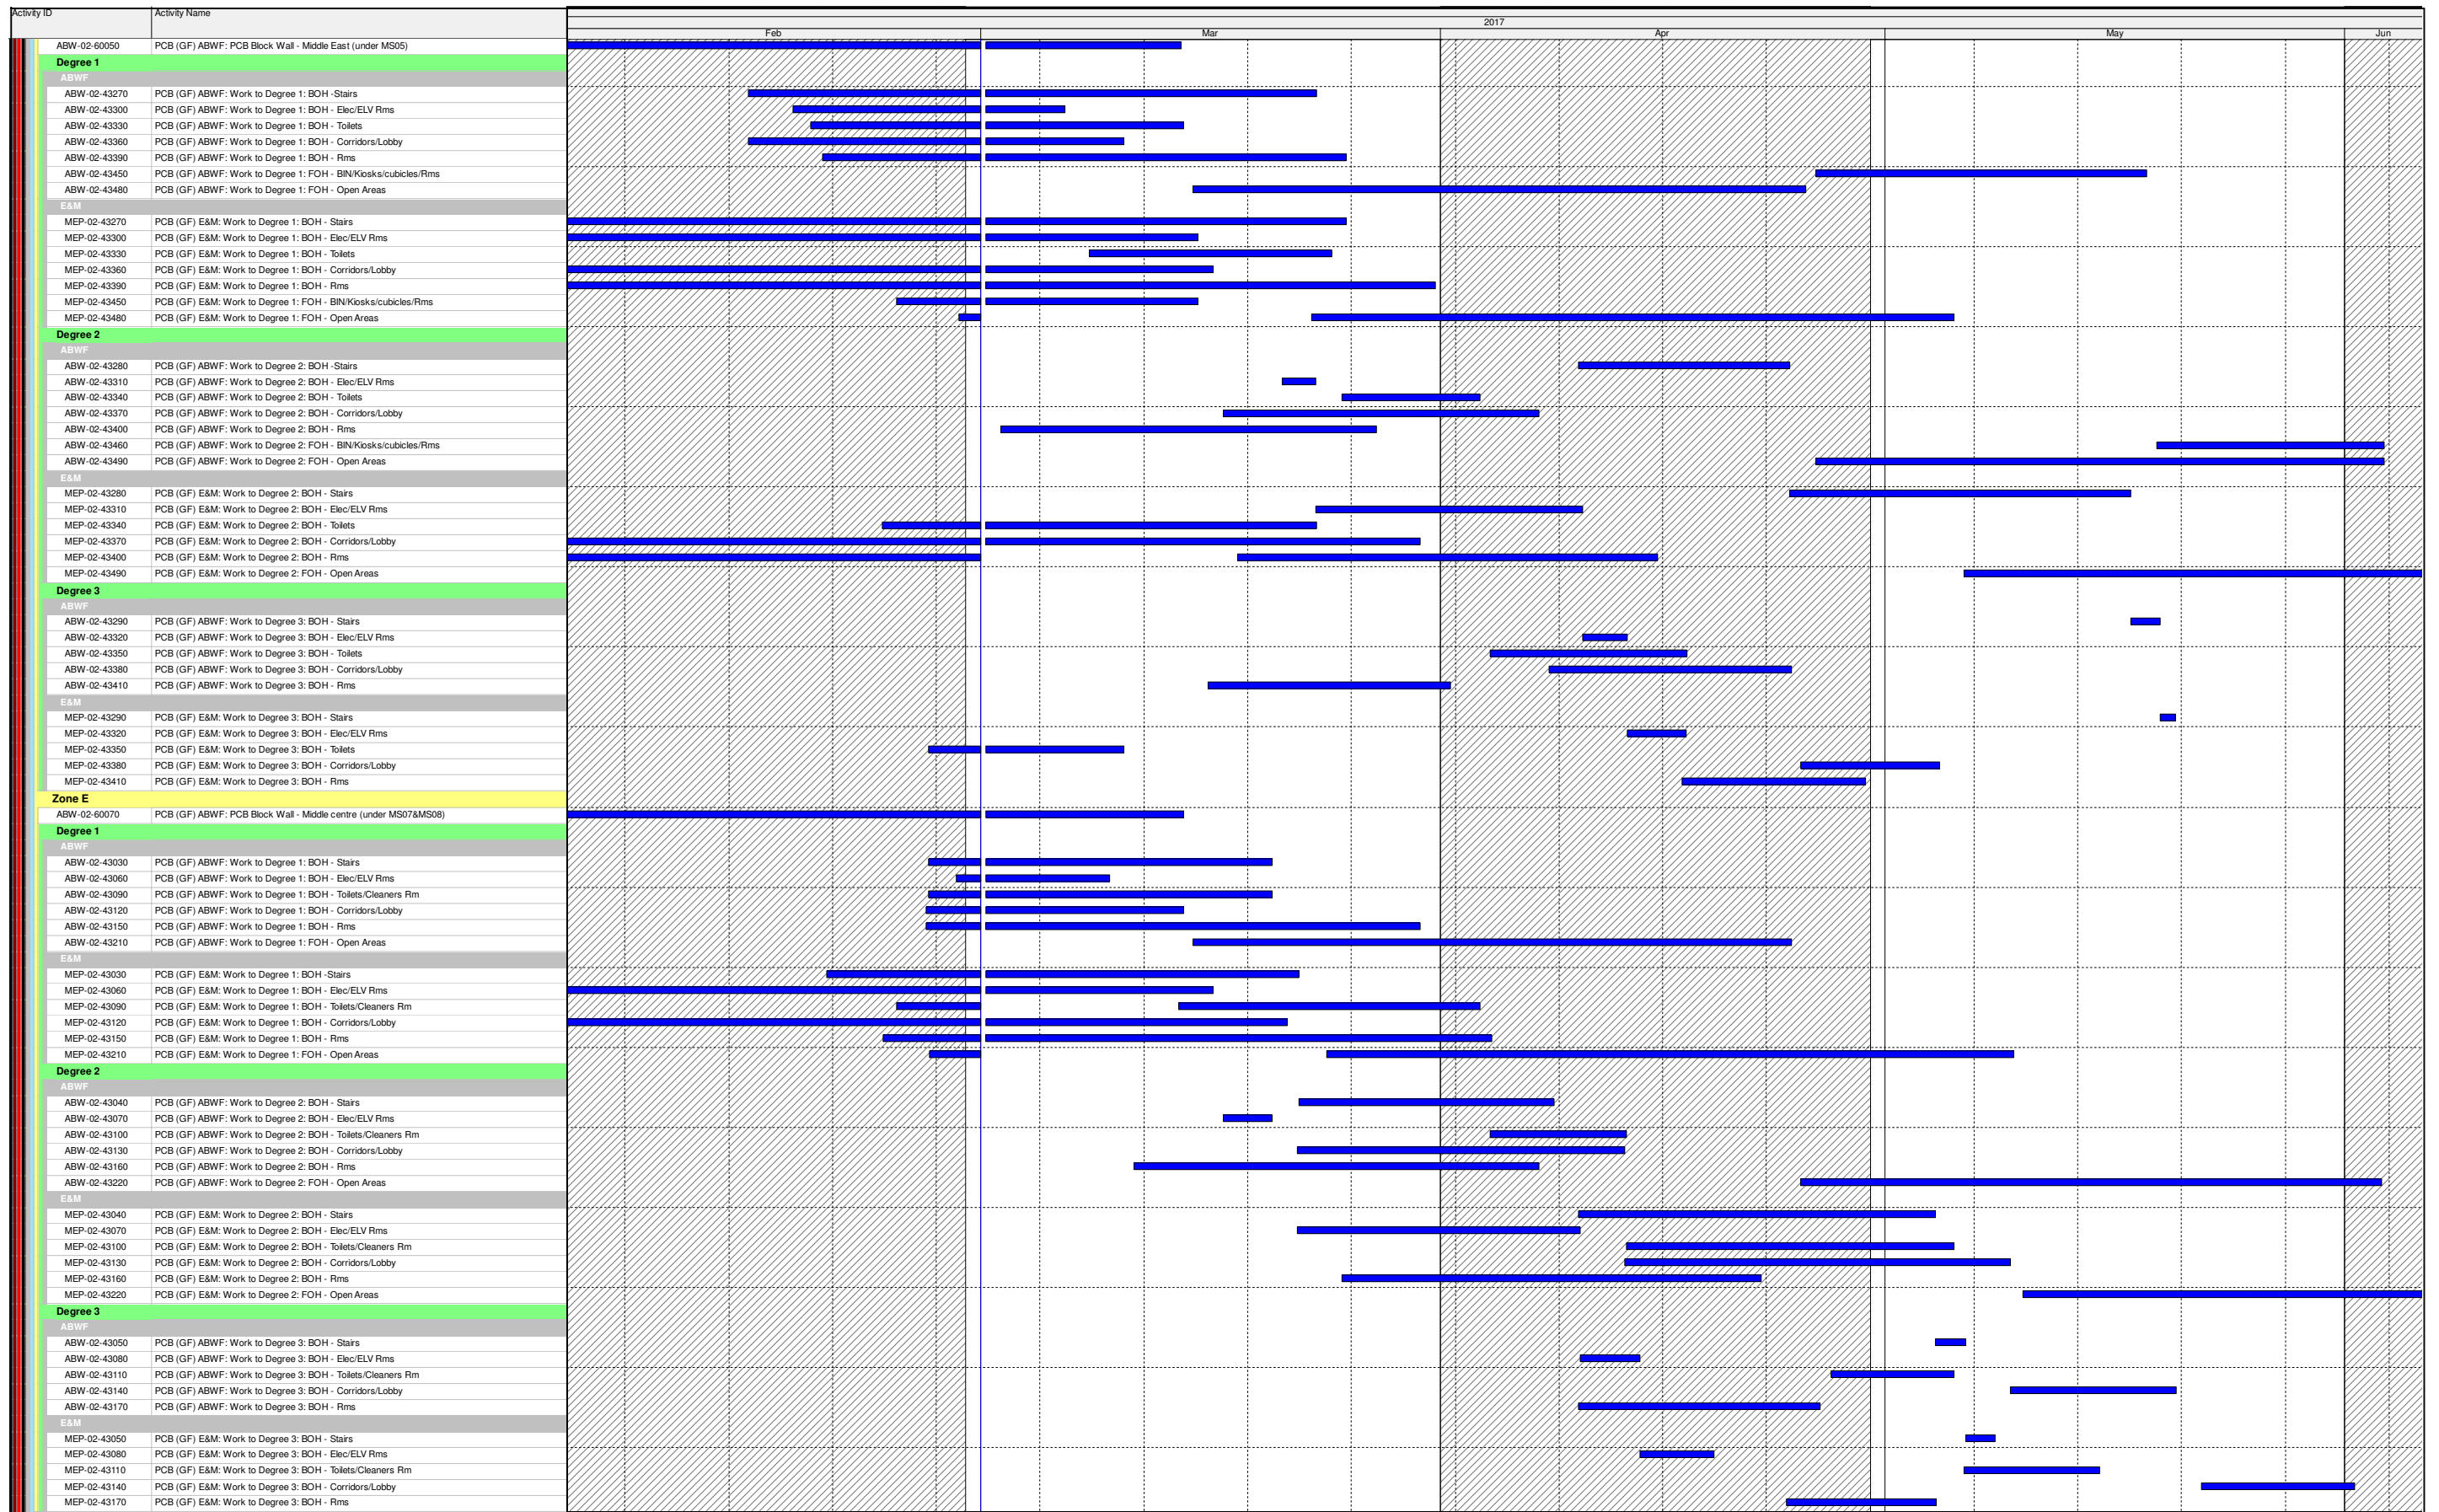

Three Month Rolling Programme

HKMZB HKBCF - Passenger Clearance Building

Date	Revision	Checked	Approved

- Actual Work
- Remaining Work
- Critical Remaining Work
- Milestone

Three Month Rolling Programme

HKMZB HKBCF - Passenger Clearance Building

Date	Revision	Checked	Approved

- Actual Work
- Remaining Work
- Critical Remaining Work
- Milestone

Three Month Rolling Programme

HKMZB HKBCF - Passenger Clearance Building

Date	Revision	Checked	Approved

- Actual Work
- Remaining Work
- Critical Remaining Work
- Milestone

Date	Revision	Checked	Approved

- Actual Work
- Remaining Work
- Critical Remaining Work
- ◆ Milestone

Three Month Rolling Programme

HKMZB HKBCF - Passenger Clearance Building

Date	Revision	Checked	Approved