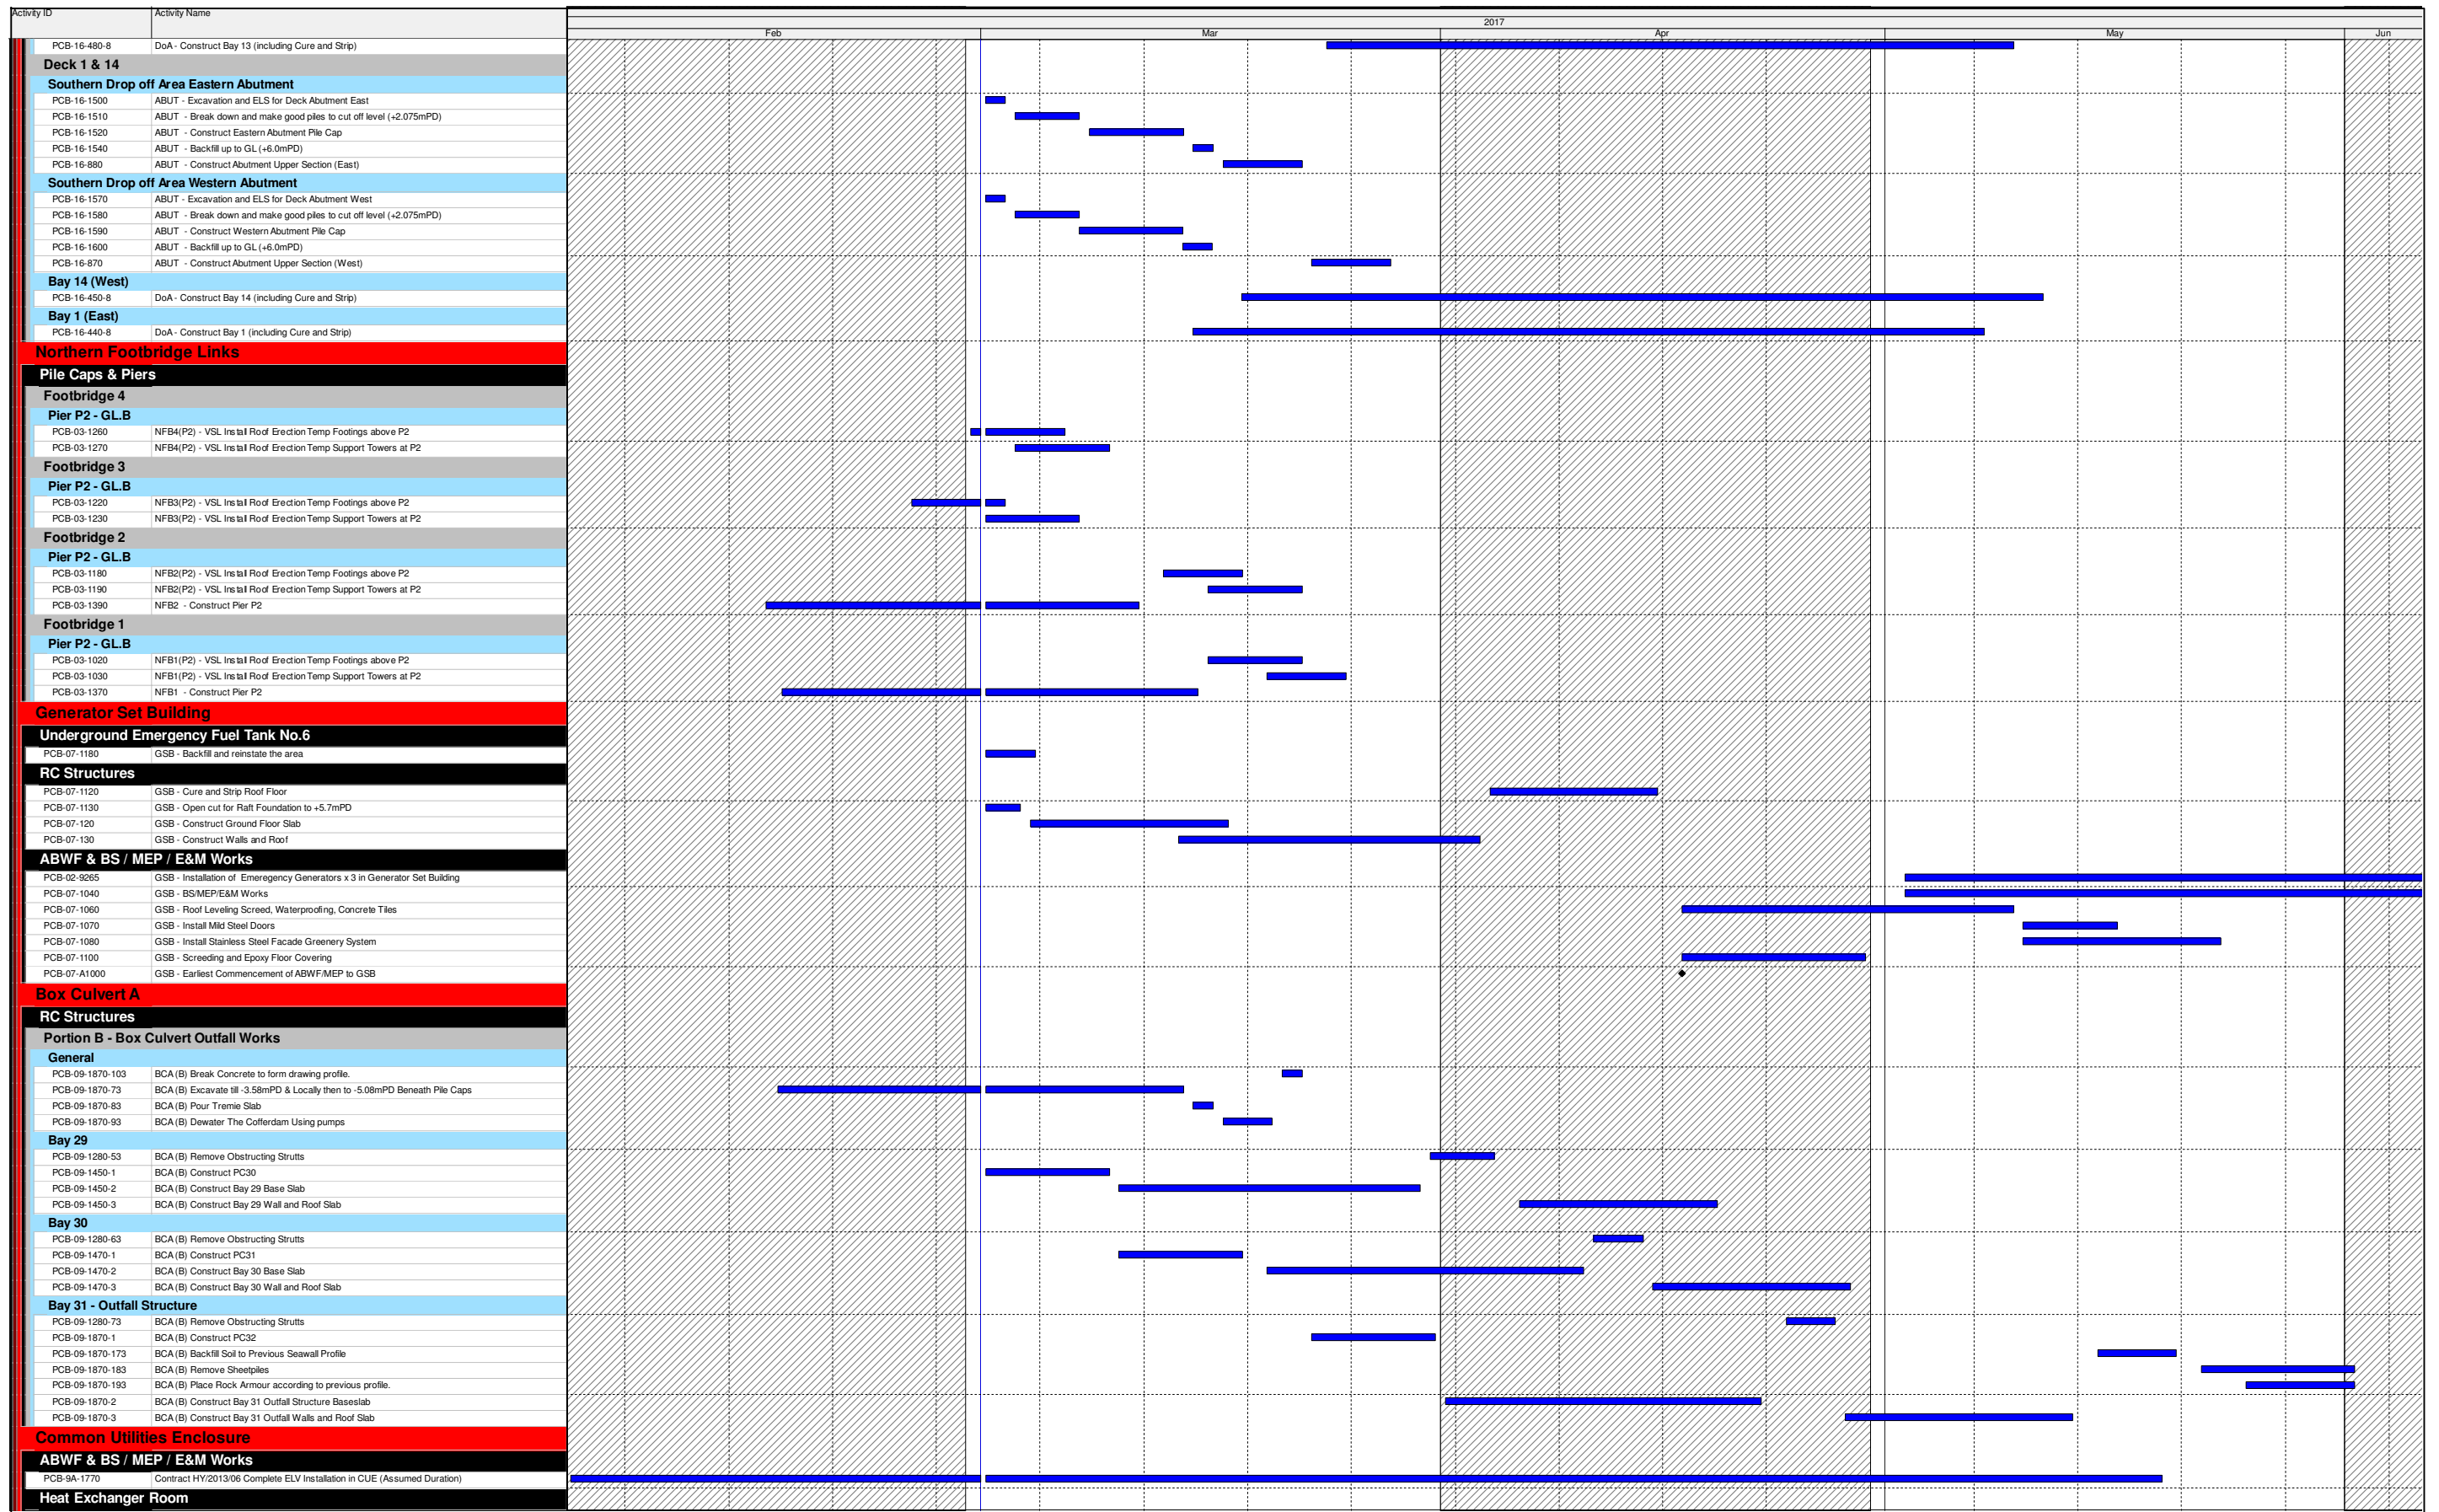

Date	Revision	Checked	Approved

- Actual Work
- Remaining Work
- Critical Remaining Work
- Milestone

Three Month Rolling Programme

HKMZB HKBCF - Passenger Clearance Building

Date	Revision	Checked	Approved

- Actual Work
- Remaining Work
- Critical Remaining Work
- Milestone

- Actual Work
- Remaining Work
- Critical Remaining Work
- Milestone

Date	Revision	Checked	Approved

- Actual Work
- Remaining Work
- Critical Remaining Work
- Milestone

Three Month Rolling Programme

HKMZB HKBCF - Passenger Clearance Building

Date	Revision	Checked	Approved

- Actual Work
- Remaining Work
- Critical Remaining Work
- ◆ Milestone

Three Month Rolling Programme

HKMZB HKBCF - Passenger Clearance Building

Date	Revision	Checked	Approved

- Actual Work
- Remaining Work
- Critical Remaining Work
- ◆ Milestone

Three Month Rolling Programme

HKMZB HKBCF - Passenger Clearance Building

Date	Revision	Checked	Approved

Three Month Rolling Programme