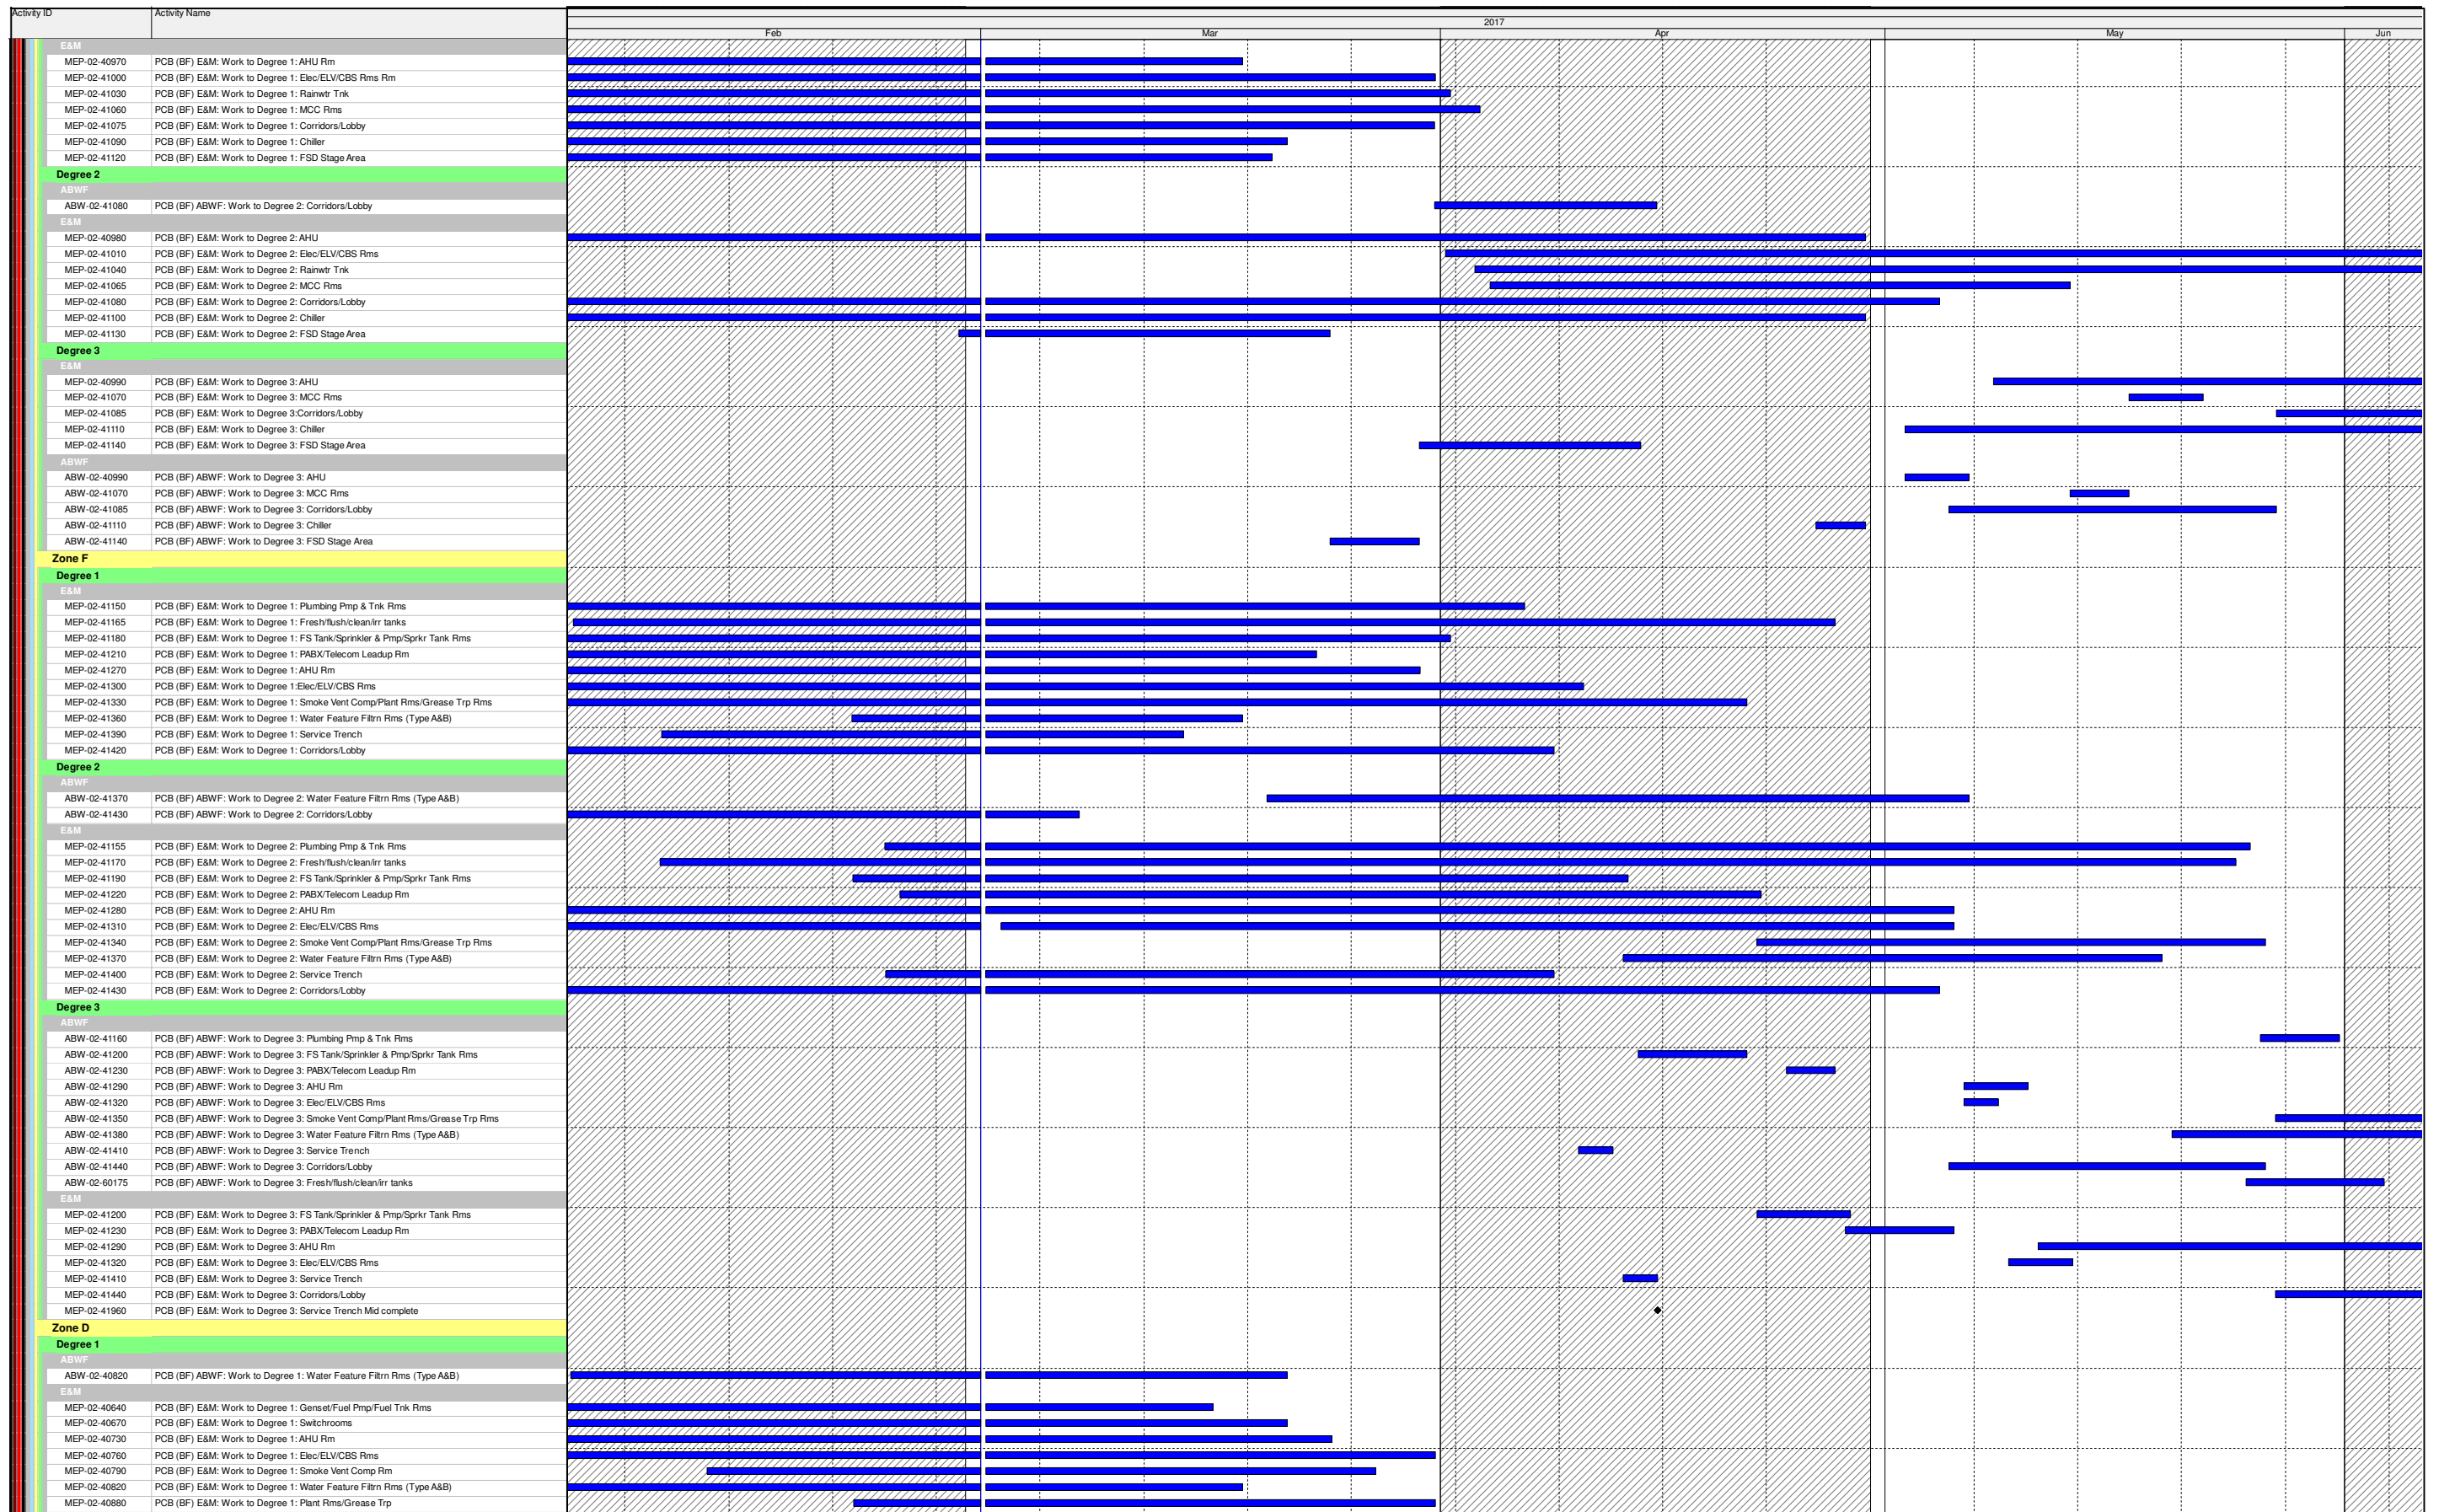

- Actual Work
- Remaining Work
- Critical Remaining Work
- ◆ Milestone

Three Month Rolling Programme

HKMZB HKBCF - Passenger Clearance Building

Date	Revision	Checked	Approved

Three Month Rolling Programme

HKMZB HKBCF - Passenger Clearance Building

- Actual Work
- Remaining Work
- Critical Remaining Work
- Milestone

Date	Revision	Checked	Approved

- Actual Work
- Remaining Work
- Critical Remaining Work
- ◆ Milestone

Three Month Rolling Programme

HKMZB HKBCF - Passenger Clearance Building

Date	Revision	Checked	Approved

- Actual Work
- Remaining Work
- Critical Remaining Work
- Milestone

Three Month Rolling Programme

HKMZB HKBCF - Passenger Clearance Building

Date	Revision	Checked	Approved

- Actual Work
- Remaining Work
- Critical Remaining Work
- Milestone

Three Month Rolling Programme

HKMZB HKBCF - Passenger Clearance Building

Date	Revision	Checked	Approved

- Actual Work
- Remaining Work
- Critical Remaining Work
- Milestone