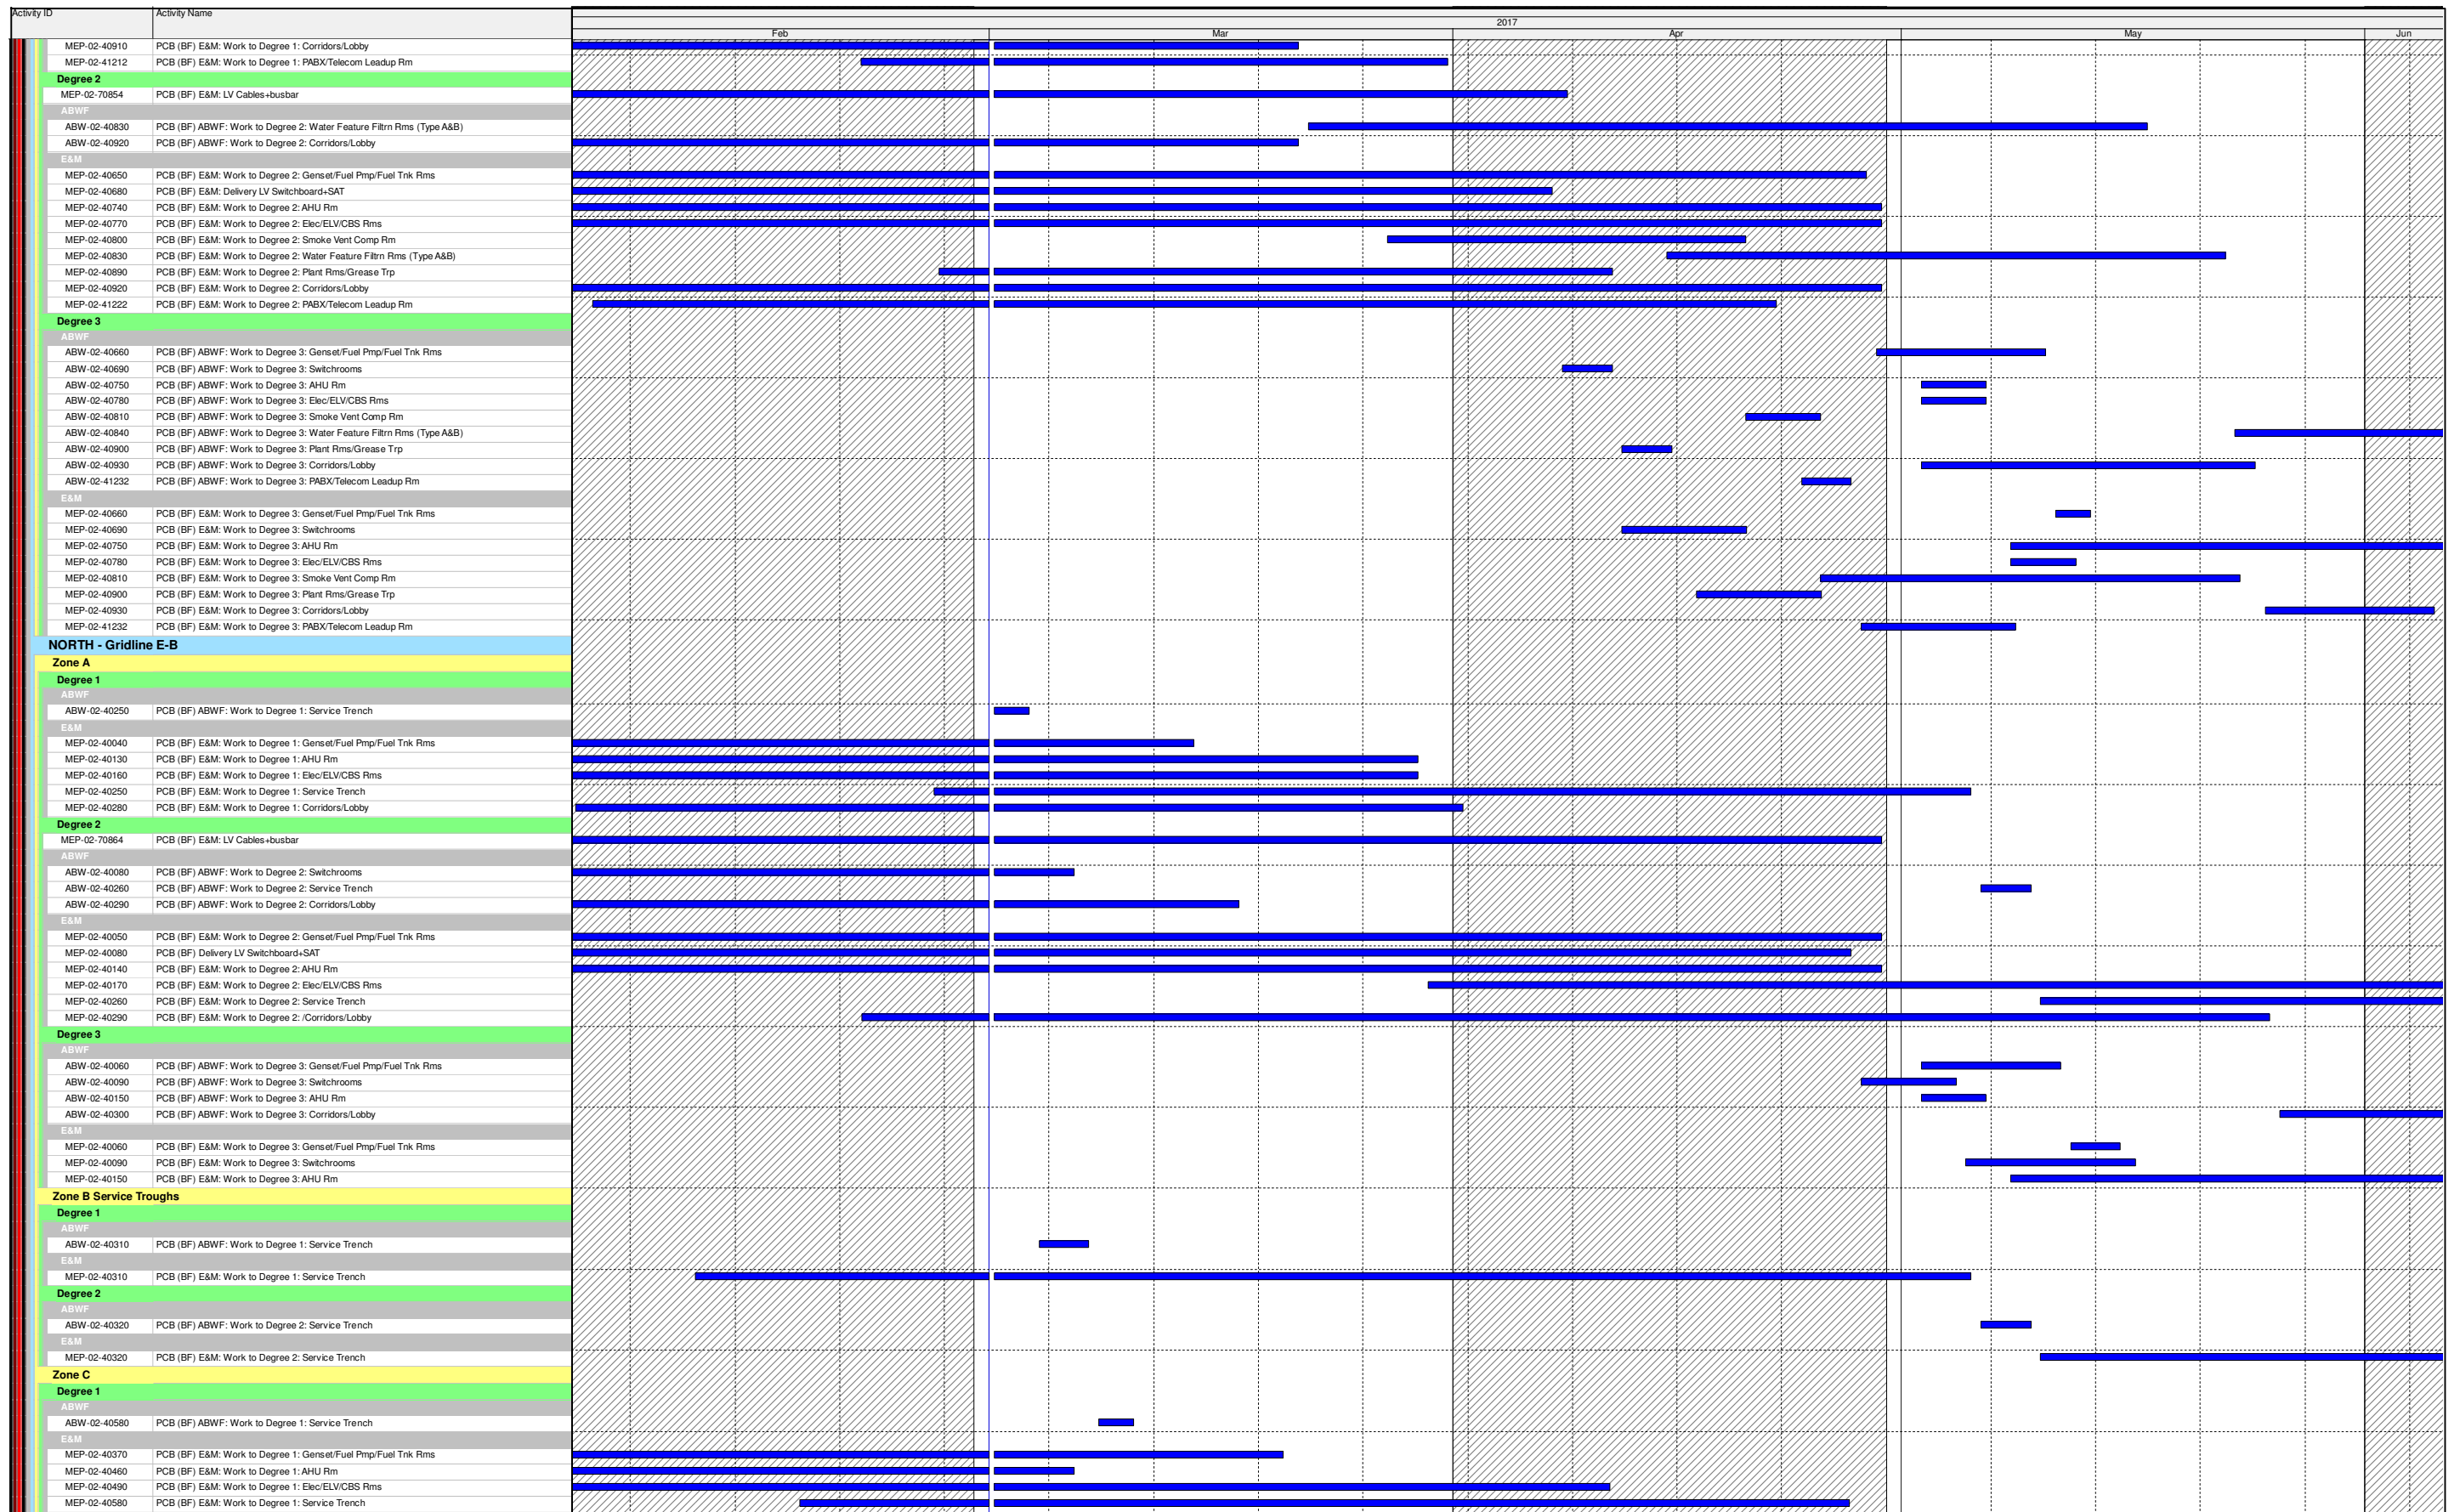

- Actual Work
- Remaining Work
- Critical Remaining Work
- ◆ Milestone

Three Month Rolling Programme

HKMZB HKBCF - Passenger Clearance Building

Date	Revision	Checked	Approved

Three Month Rolling Programme

HKMZB HKBCF - Passenger Clearance Building

- Actual Work
- Remaining Work
- Critical Remaining Work
- Milestone

Date	Revision	Checked	Approved

- Actual Work
- Remaining Work
- Critical Remaining Work
- ◆ Milestone

Three Month Rolling Programme

HKMZB HKBCF - Passenger Clearance Building

Date	Revision	Checked	Approved

- Actual Work
- Remaining Work
- Critical Remaining Work
- Milestone

Three Month Rolling Programme

HKMZB HKBCF - Passenger Clearance Building

Date	Revision	Checked	Approved

- Actual Work
- Remaining Work
- Critical Remaining Work
- Milestone

Three Month Rolling Programme

HKMZB HKBCF - Passenger Clearance Building

Date	Revision	Checked	Approved

- Actual Work
- Remaining Work
- Critical Remaining Work
- Milestone