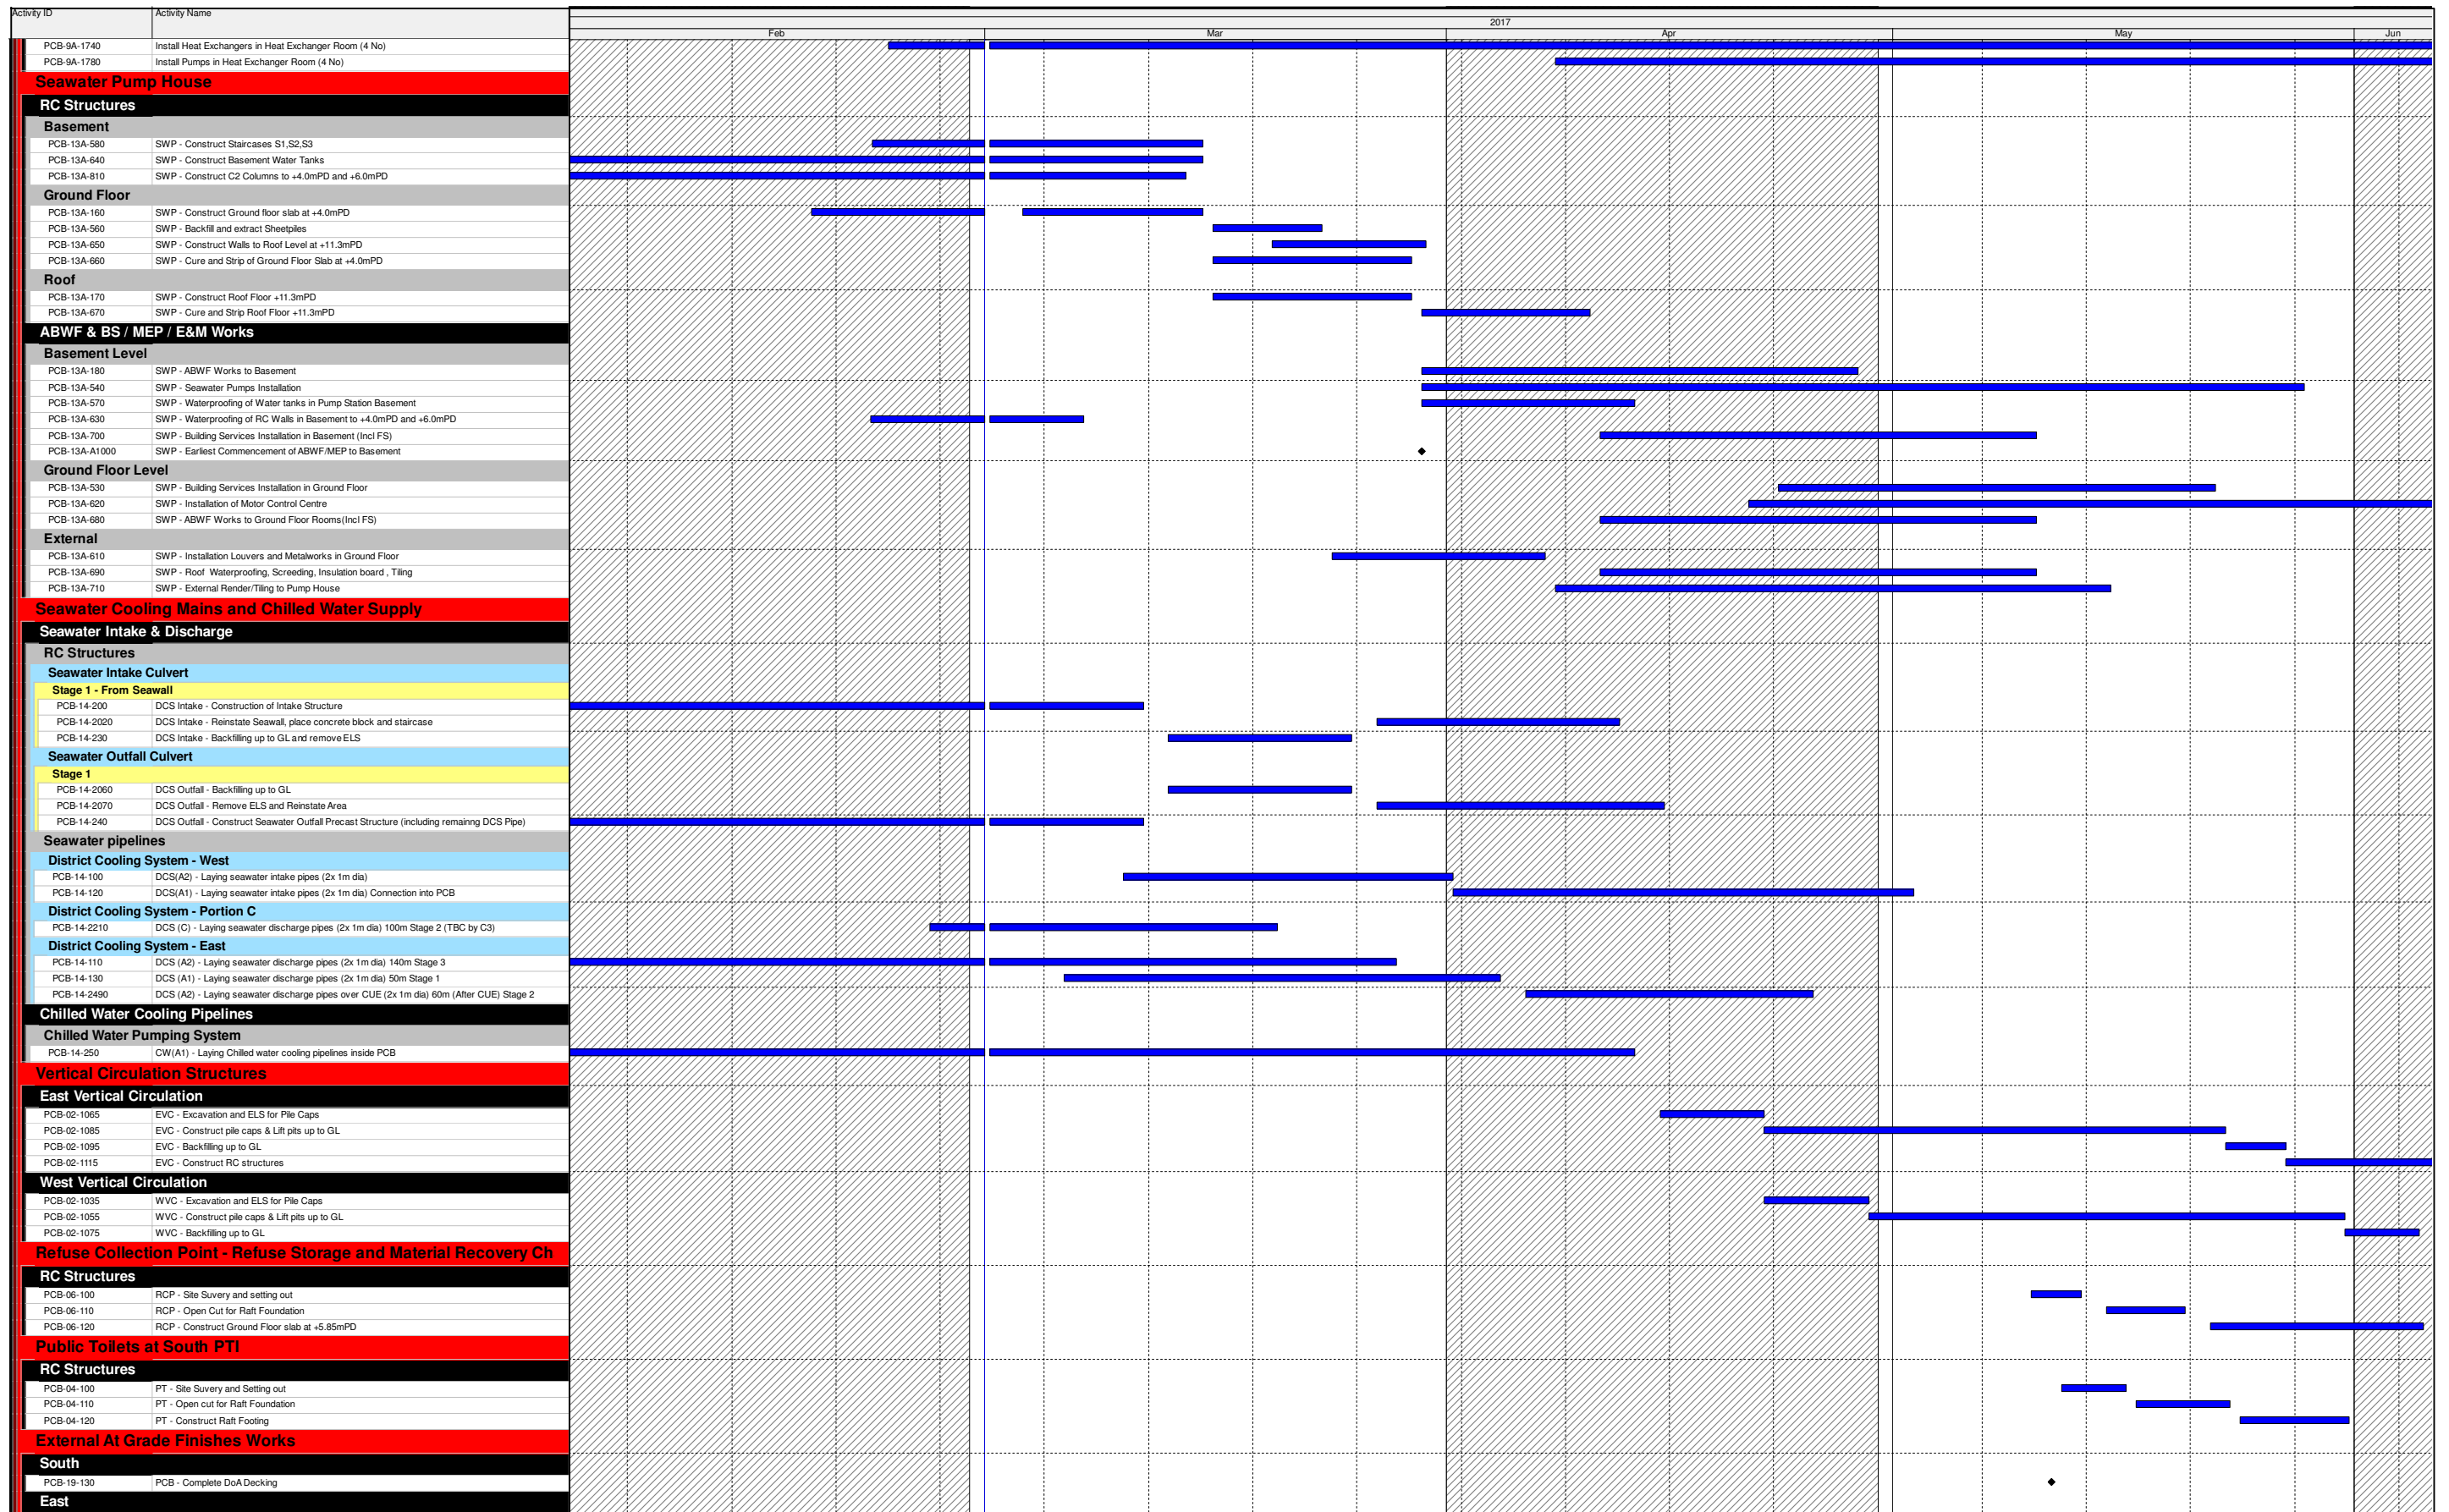

HKMZB HKBCF - Passenger Clearance Building

- Actual Work
- Remaining Work
- Critical Remaining Work
- Milestone

Date	Revision	Checked	Approved

- Actual Work
- Remaining Work
- Critical Remaining Work
- ◆ Milestone

- Actual Work
- Remaining Work
- Critical Remaining Work
- Milestone

Date	Revision	Checked	Approved

- Actual Work
- Remaining Work
- Critical Remaining Work
- Milestone

Three Month Rolling Programme

HKMZB HKBCF - Passenger Clearance Building

Date	Revision	Checked	Approved

- Actual Work
- Remaining Work
- Critical Remaining Work
- ◆ Milestone

Three Month Rolling Programme

HKMZB HKBCF - Passenger Clearance Building

Date	Revision	Checked	Approved

- Actual Work
- Remaining Work
- Critical Remaining Work
- ◆ Milestone

Three Month Rolling Programme

HKMZB HKBCF - Passenger Clearance Building

Date	Revision	Checked	Approved

Three Month Rolling Programme