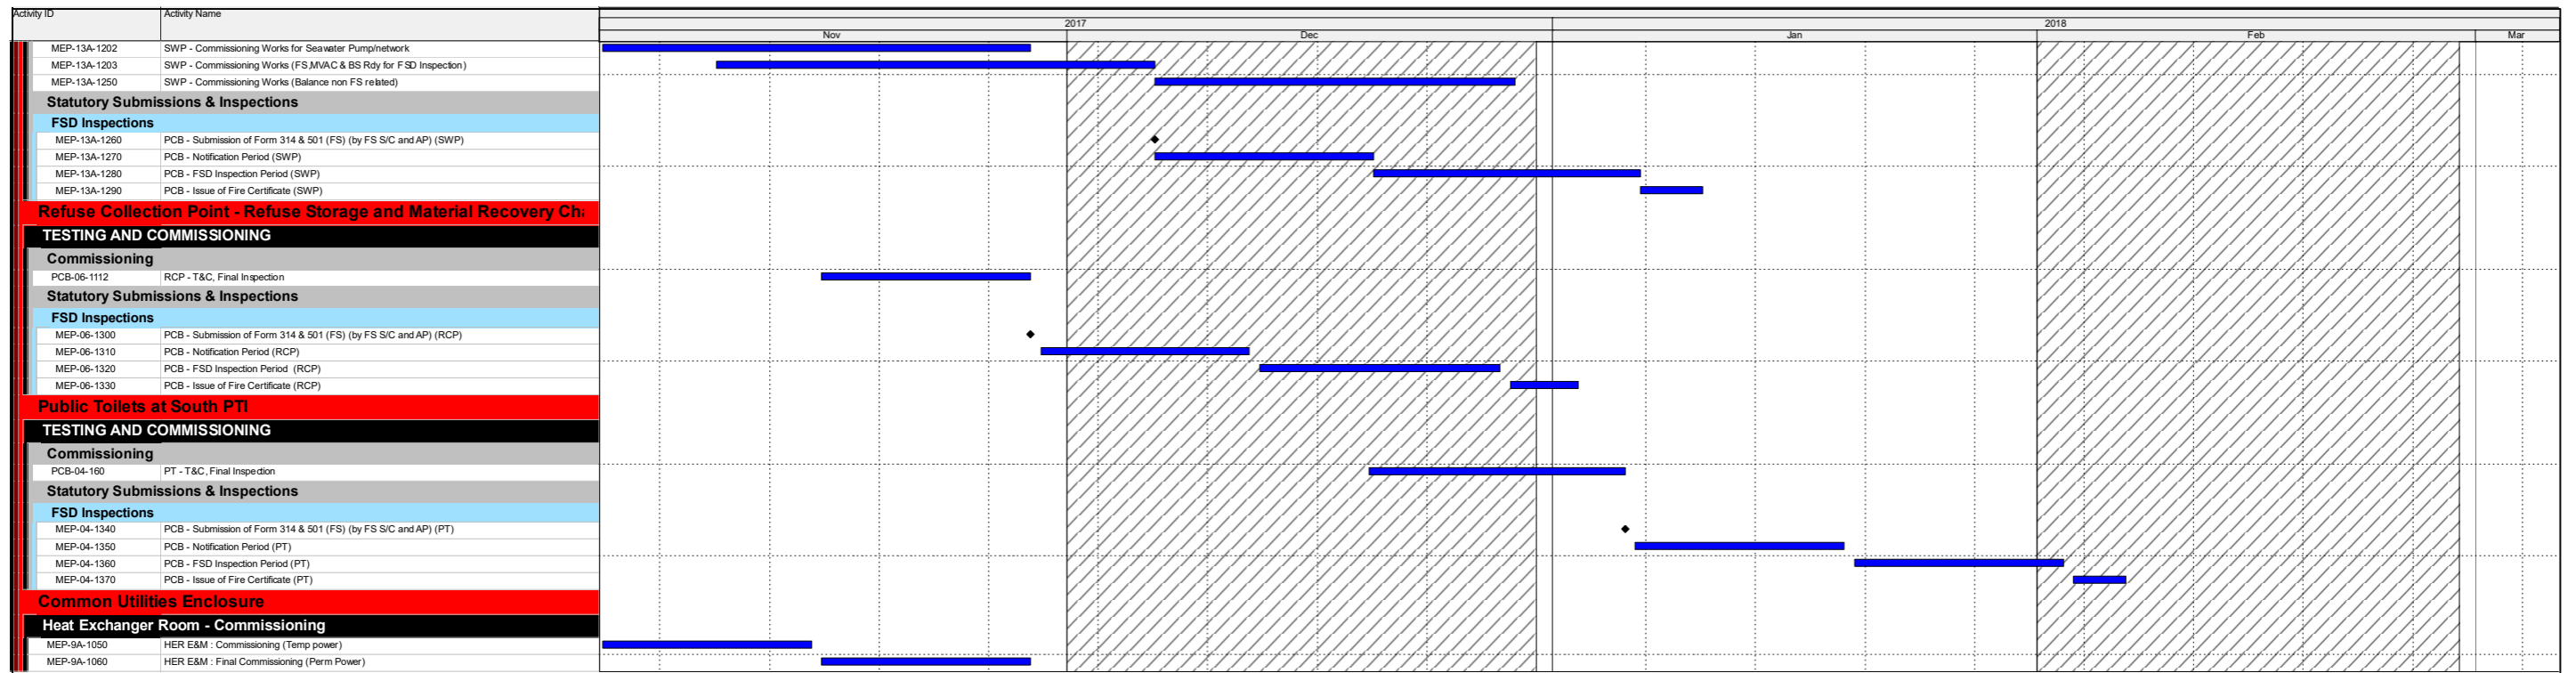

- Actual Work
- Remaining Work
- Critical Remaining Work
- Milestone

Three Month Rolling Programme
HKMZB HKBCF - Passenger Clearance Building
Page 15 of 15

Date	Revision	Checked	Approved