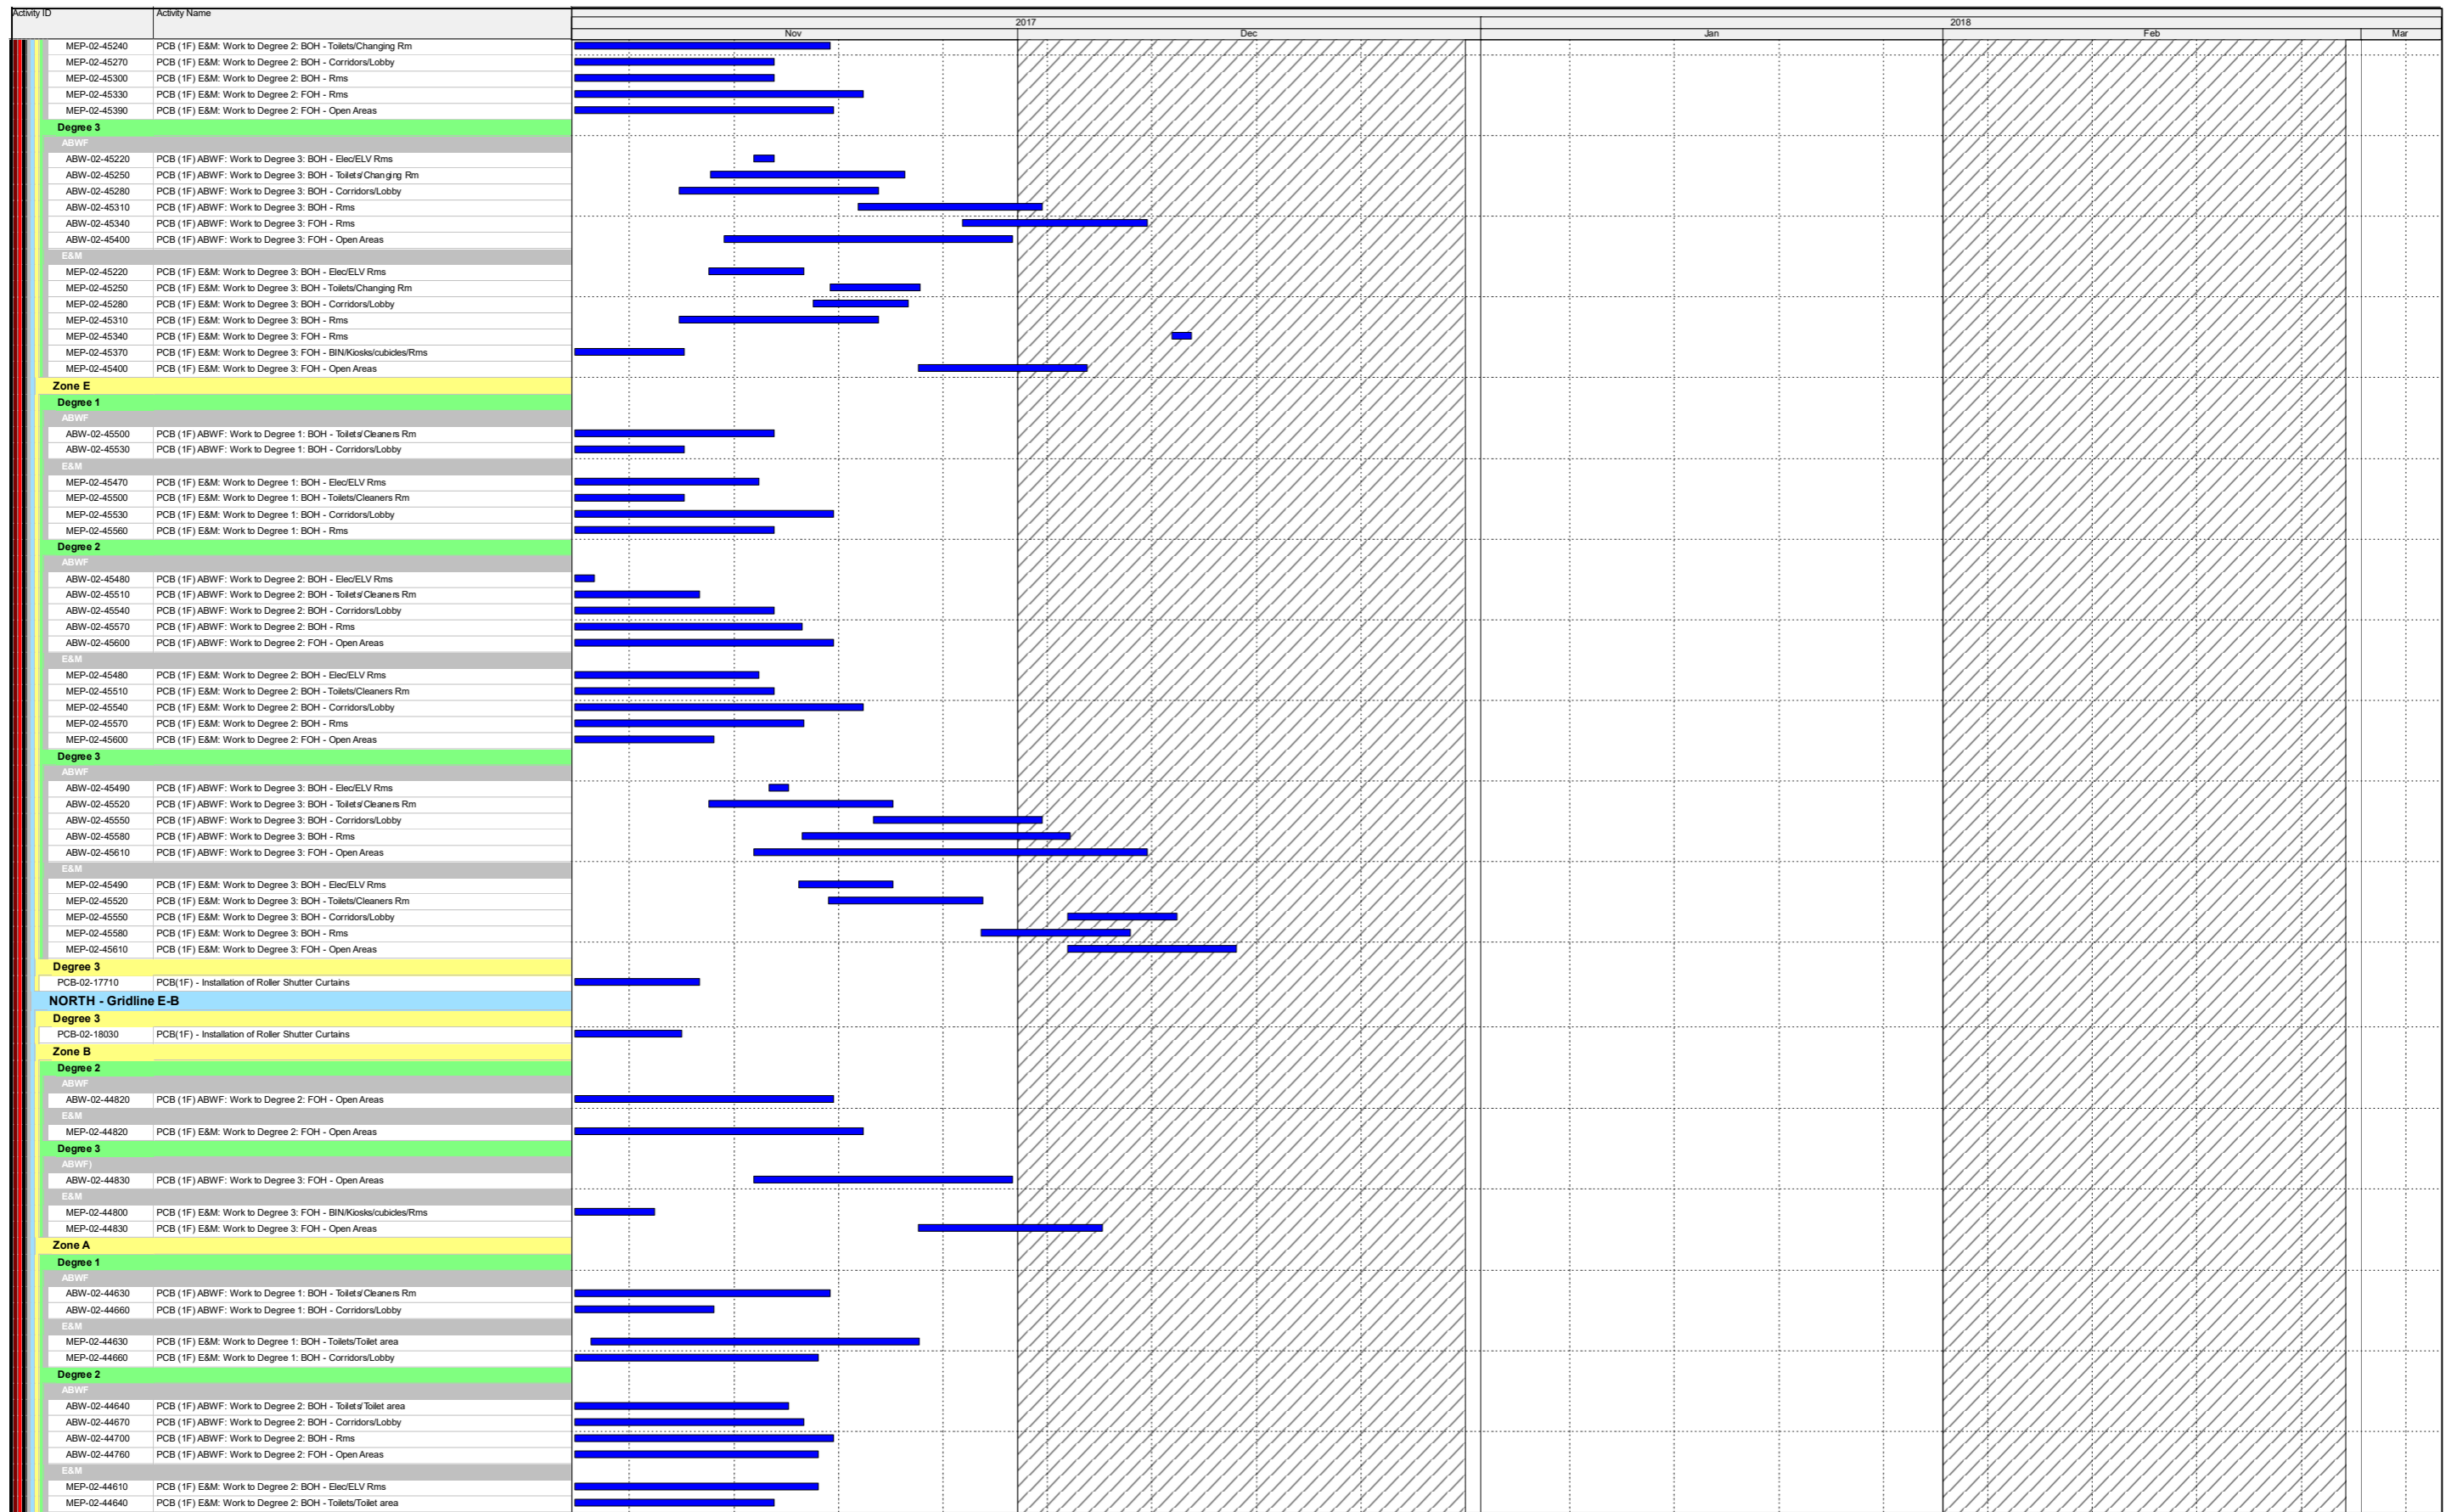

- █ Actual Work
- █ Remaining Work
- █ Critical Remaining Work
- ◆ Milestone

Three Month Rolling Programme
 HKMZB HKBCF - Passenger Clearance Building
 Page 1 of 15

Date	Revision	Checked	Approved

- Actual Work
- Remaining Work
- Critical Remaining Work
- Milestone

HKMZB HKBCF - Passenger Clearance Building

Page 3 of 15

Date	Revision	Checked	Approved

- Actual Work
- Remaining Work
- Critical Remaining Work
- Milestone

Three Month Rolling Programme

HKMZB HKBCF - Passenger Clearance Building

Page 4 of 15

Date	Revision	Checked	Approved

- Actual Work
- Remaining Work
- Critical Remaining Work
- Milestone

Three Month Rolling Programme

HKMZB HKBCF - Passenger Clearance Building

Page 5 of 15

Date	Revision	Checked	Approved

- Actual Work
- Remaining Work
- Critical Remaining Work
- Milestone

Three Month Rolling Programme
 HKMZB HKBCF - Passenger Clearance Building
 Page 6 of 15

Date	Revision	Checked	Approved

- Actual Work
- Remaining Work
- Critical Remaining Work
- Milestone