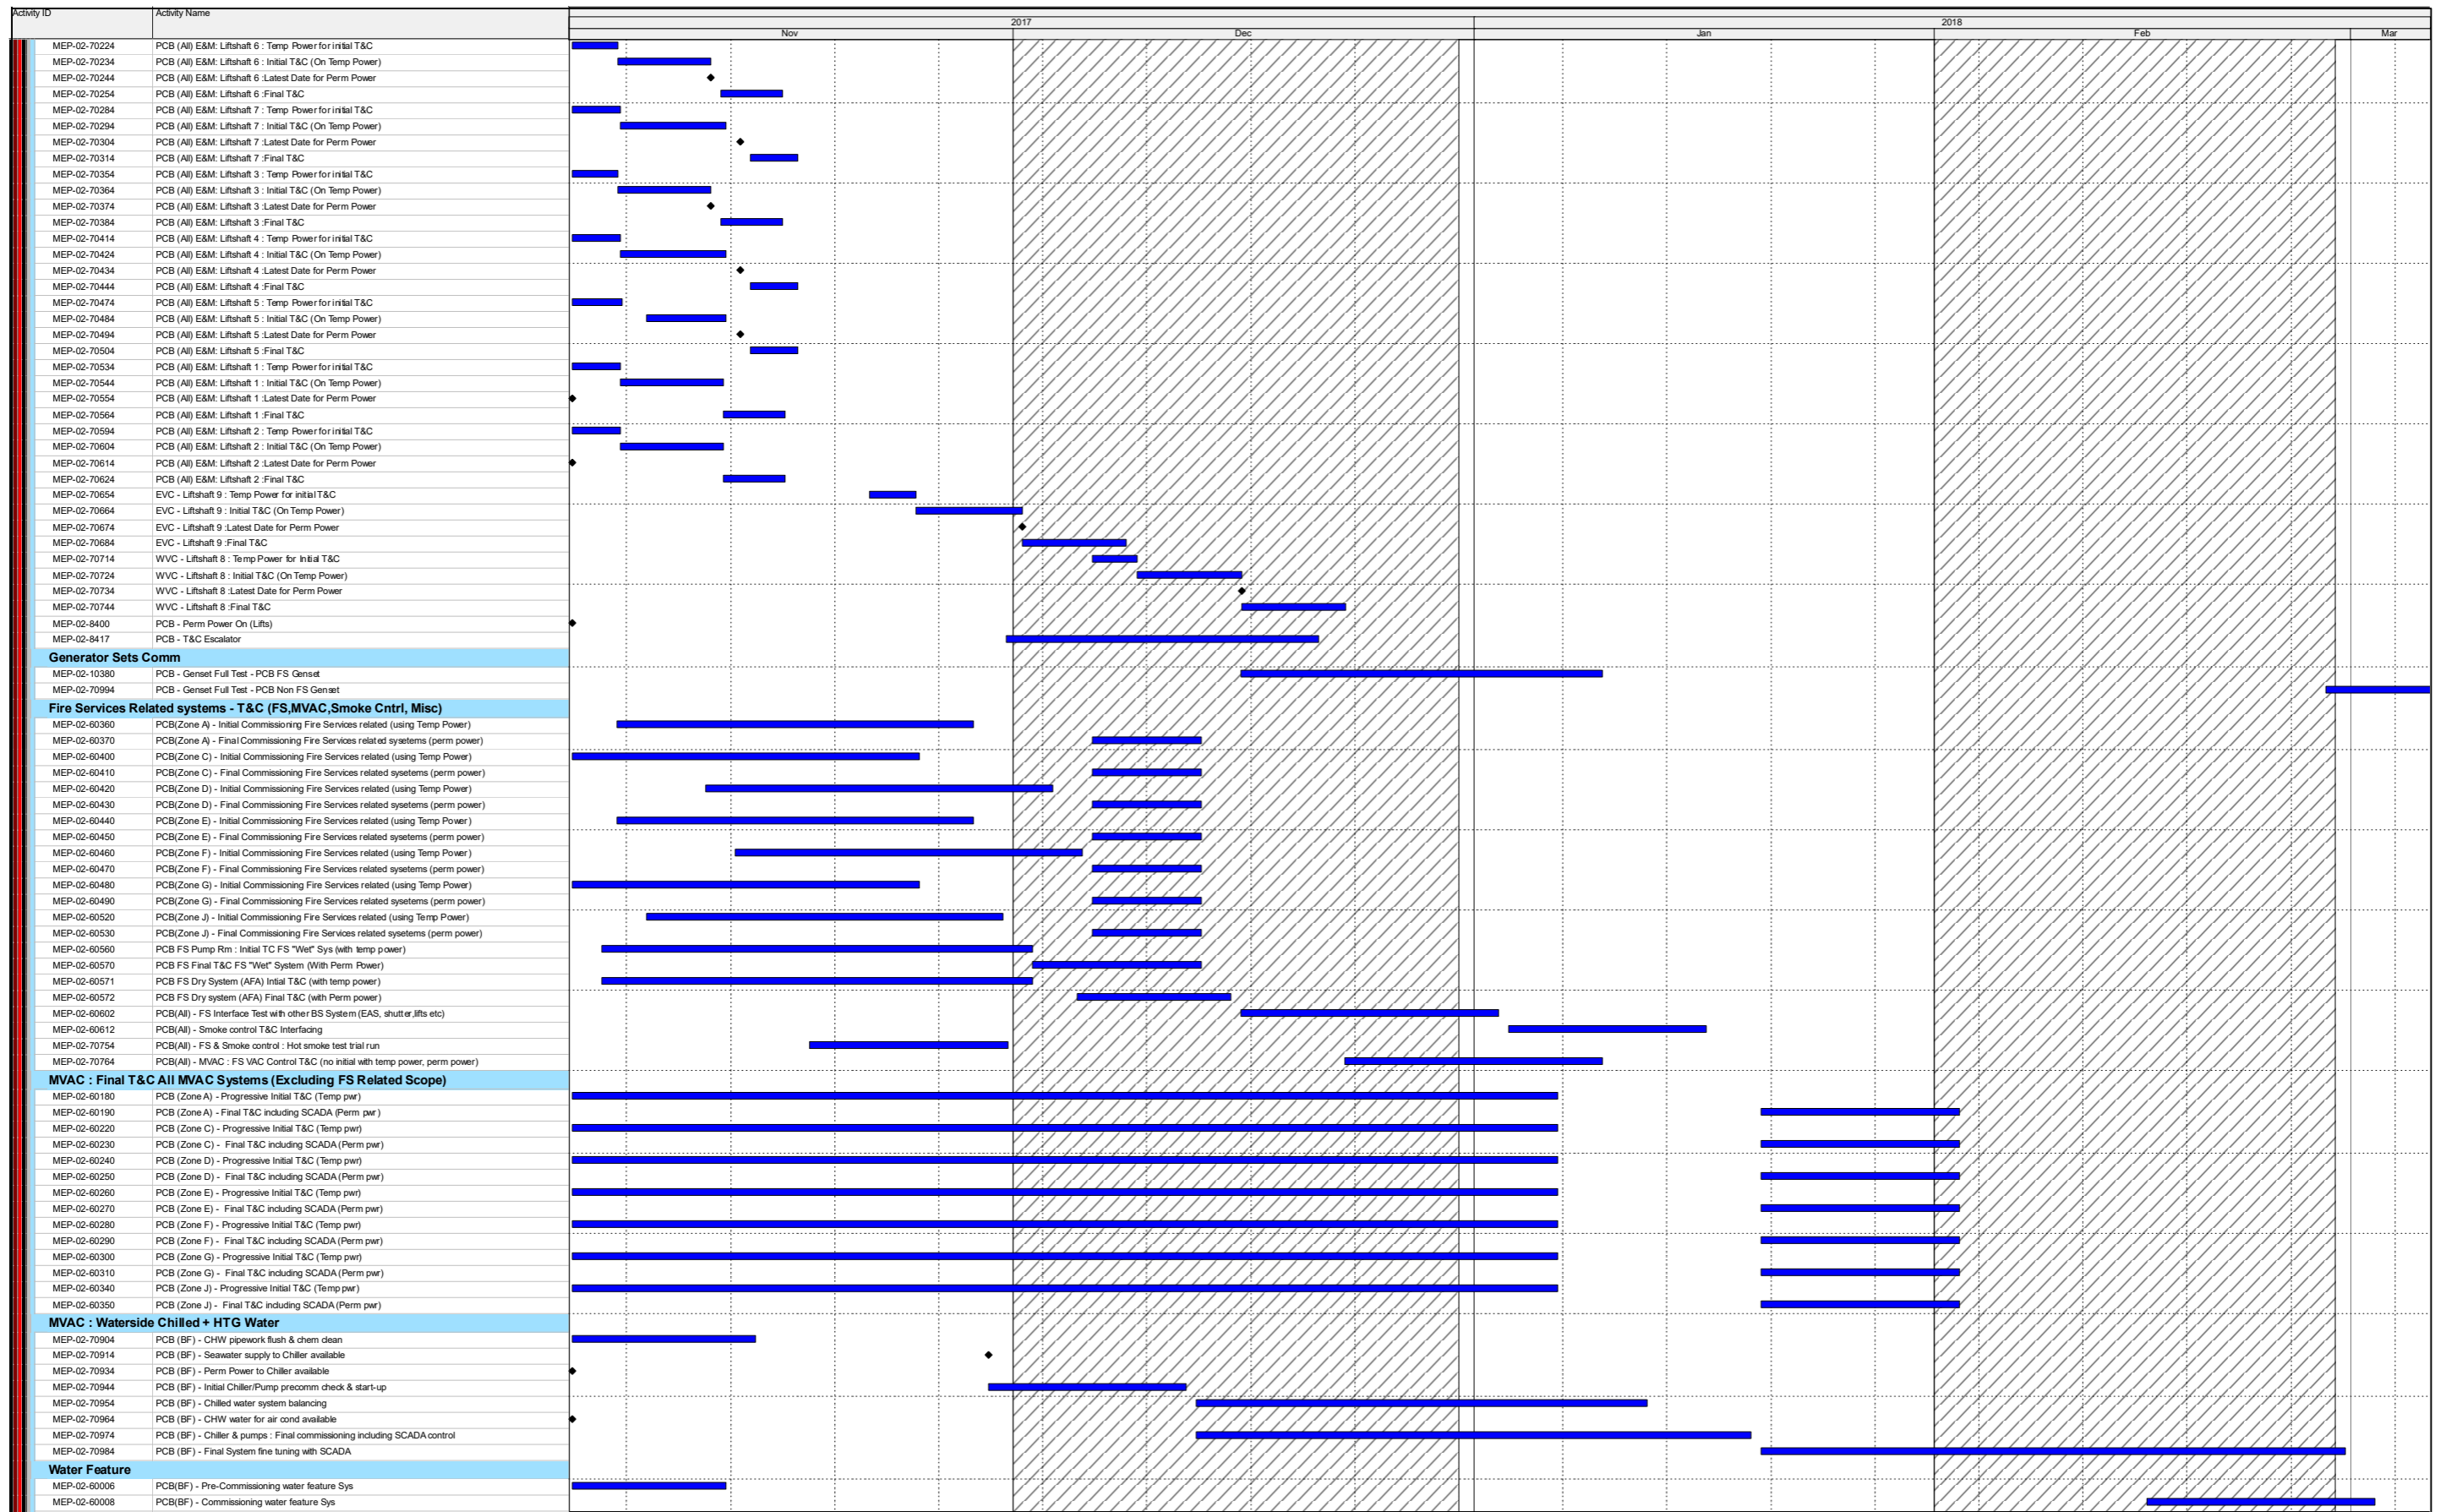

- Actual Work
- Remaining Work
- Critical Remaining Work
- Milestone

Three Month Rolling Programme
HKMZB HKBCF - Passenger Clearance Building
Page 13 of 15

Date	Revision	Checked	Approved