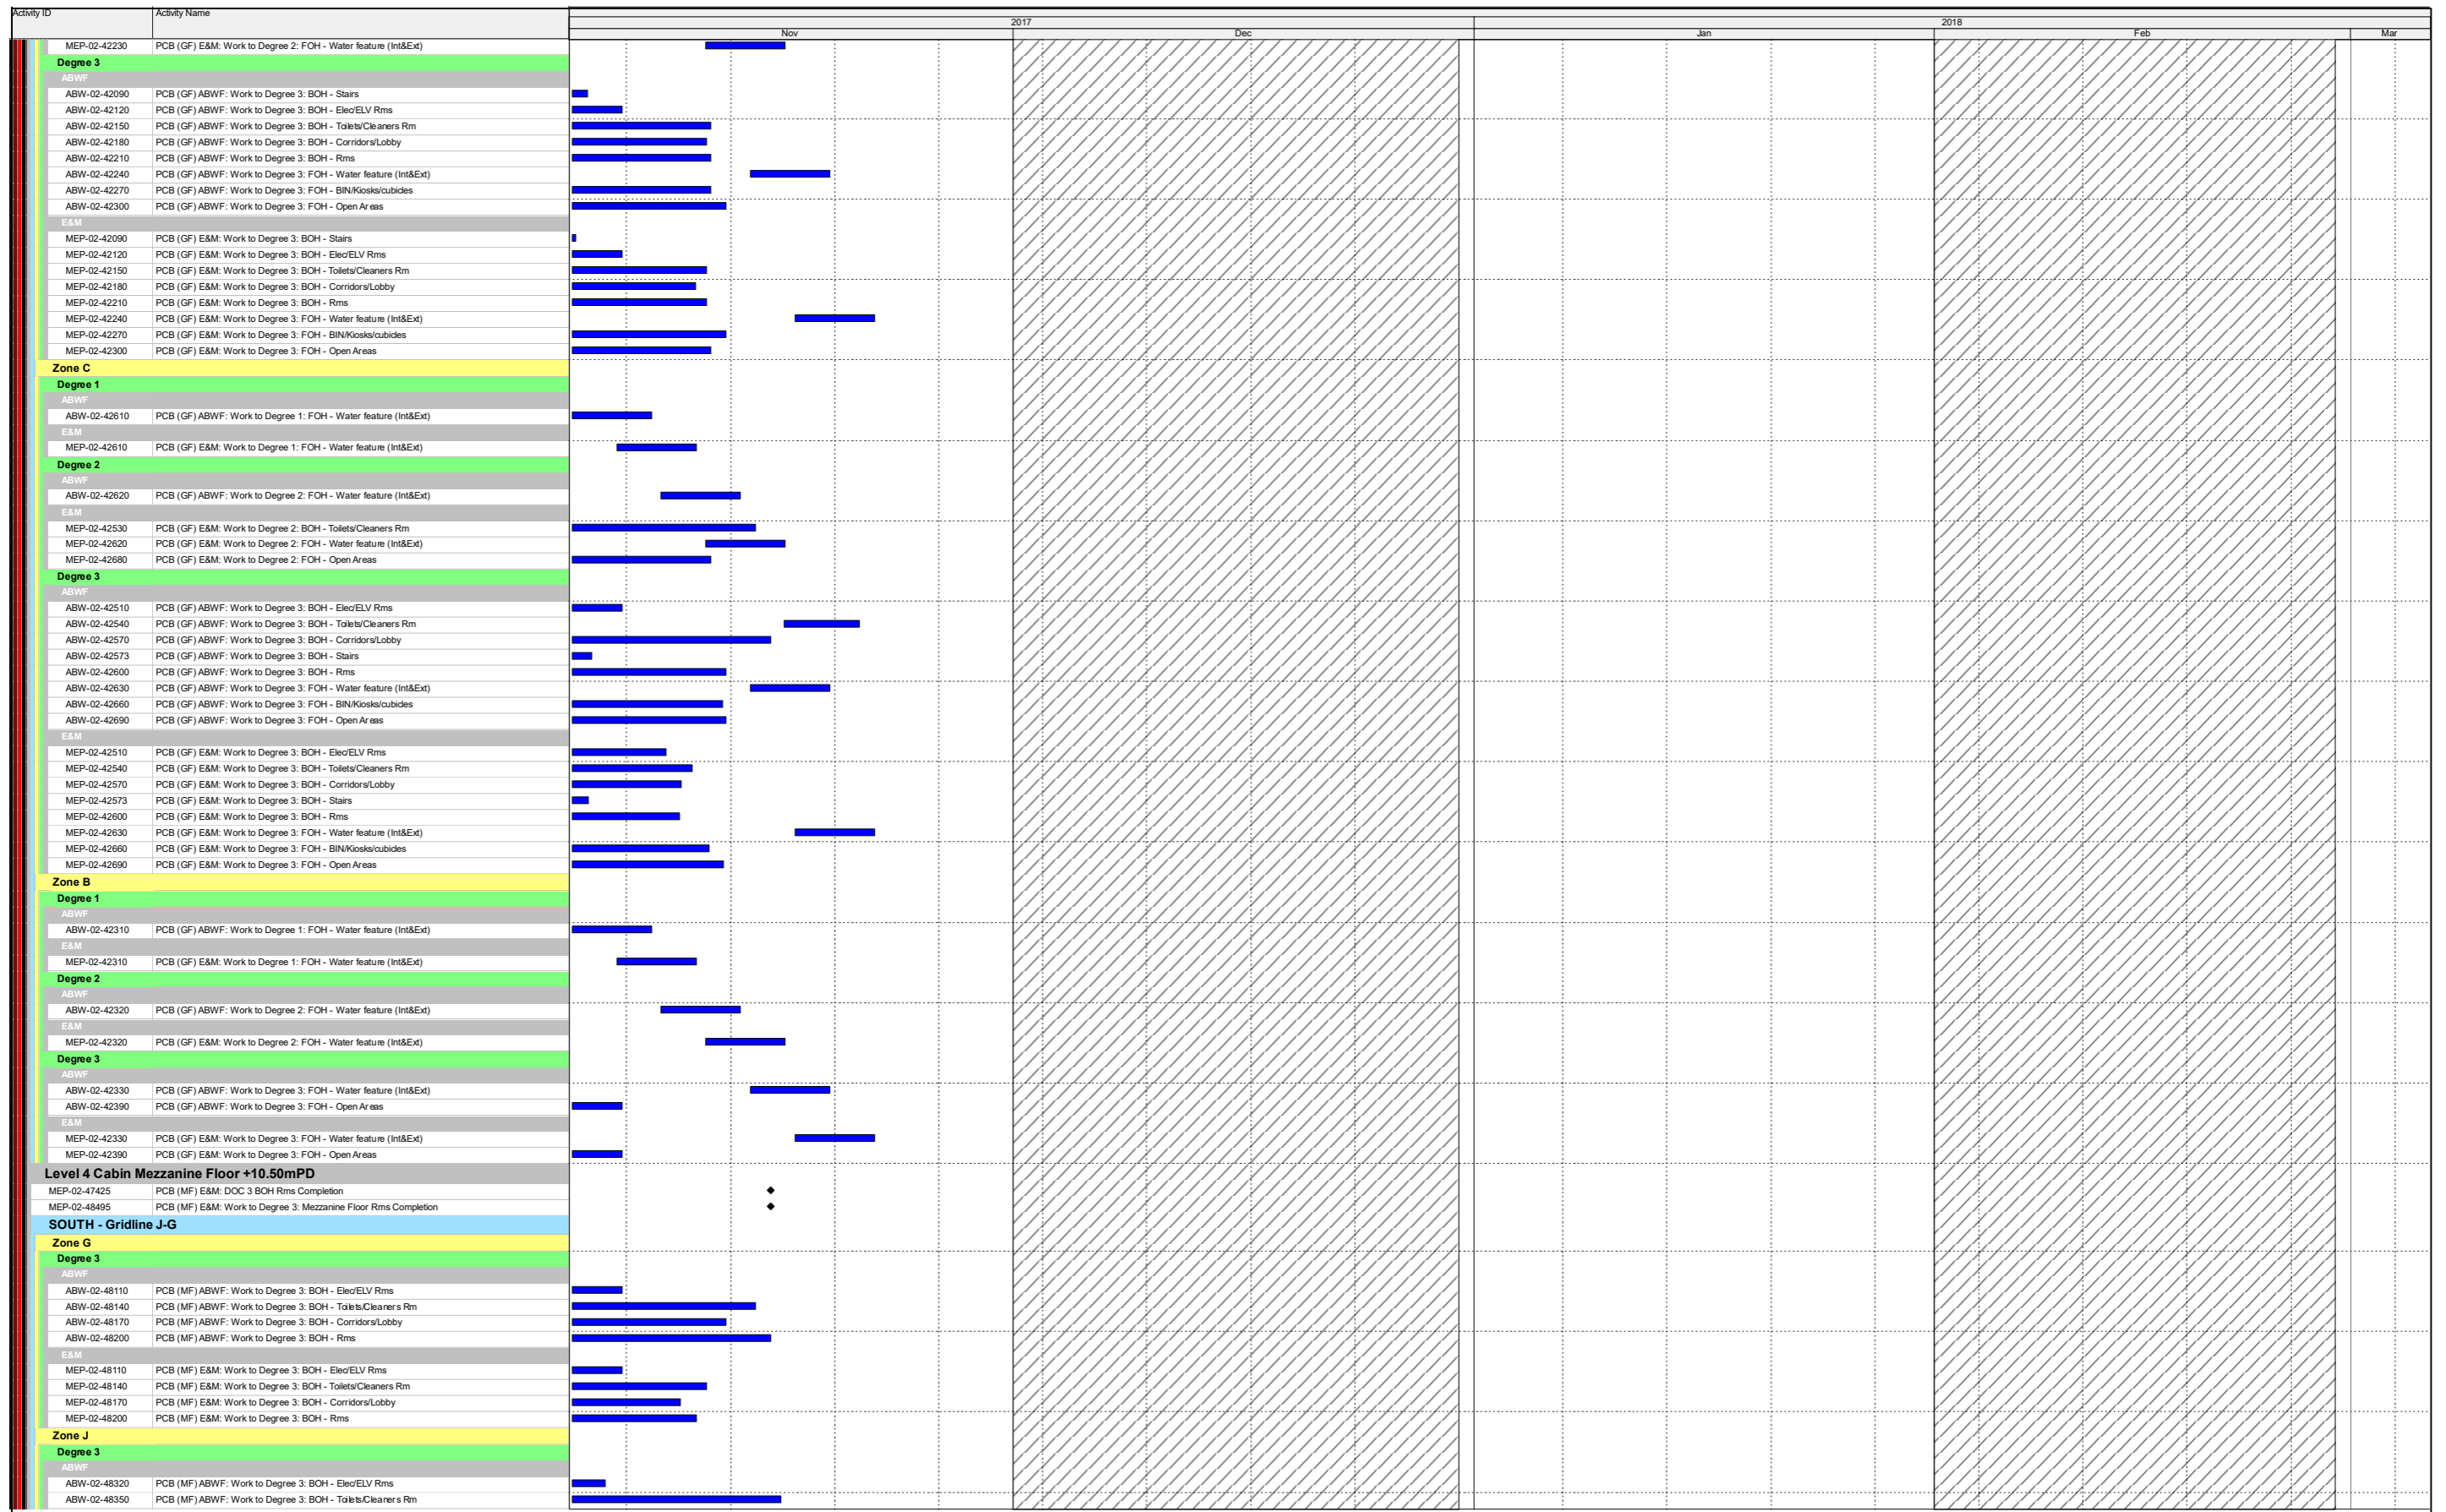

- █ Actual Work
- █ Remaining Work
- █ Critical Remaining Work
- ◆ Milestone

Three Month Rolling Programme
 HKMZB HKBCF - Passenger Clearance Building
 Page 1 of 15

Date	Revision	Checked	Approved

- Actual Work
- Remaining Work
- Critical Remaining Work
- Milestone

Three Month Rolling Programme
 HKMZB HKBCF - Passenger Clearance Building
 Page 2 of 15

Date	Revision	Checked	Approved

- Actual Work
- Remaining Work
- Critical Remaining Work
- Milestone

Three Month Rolling Programme