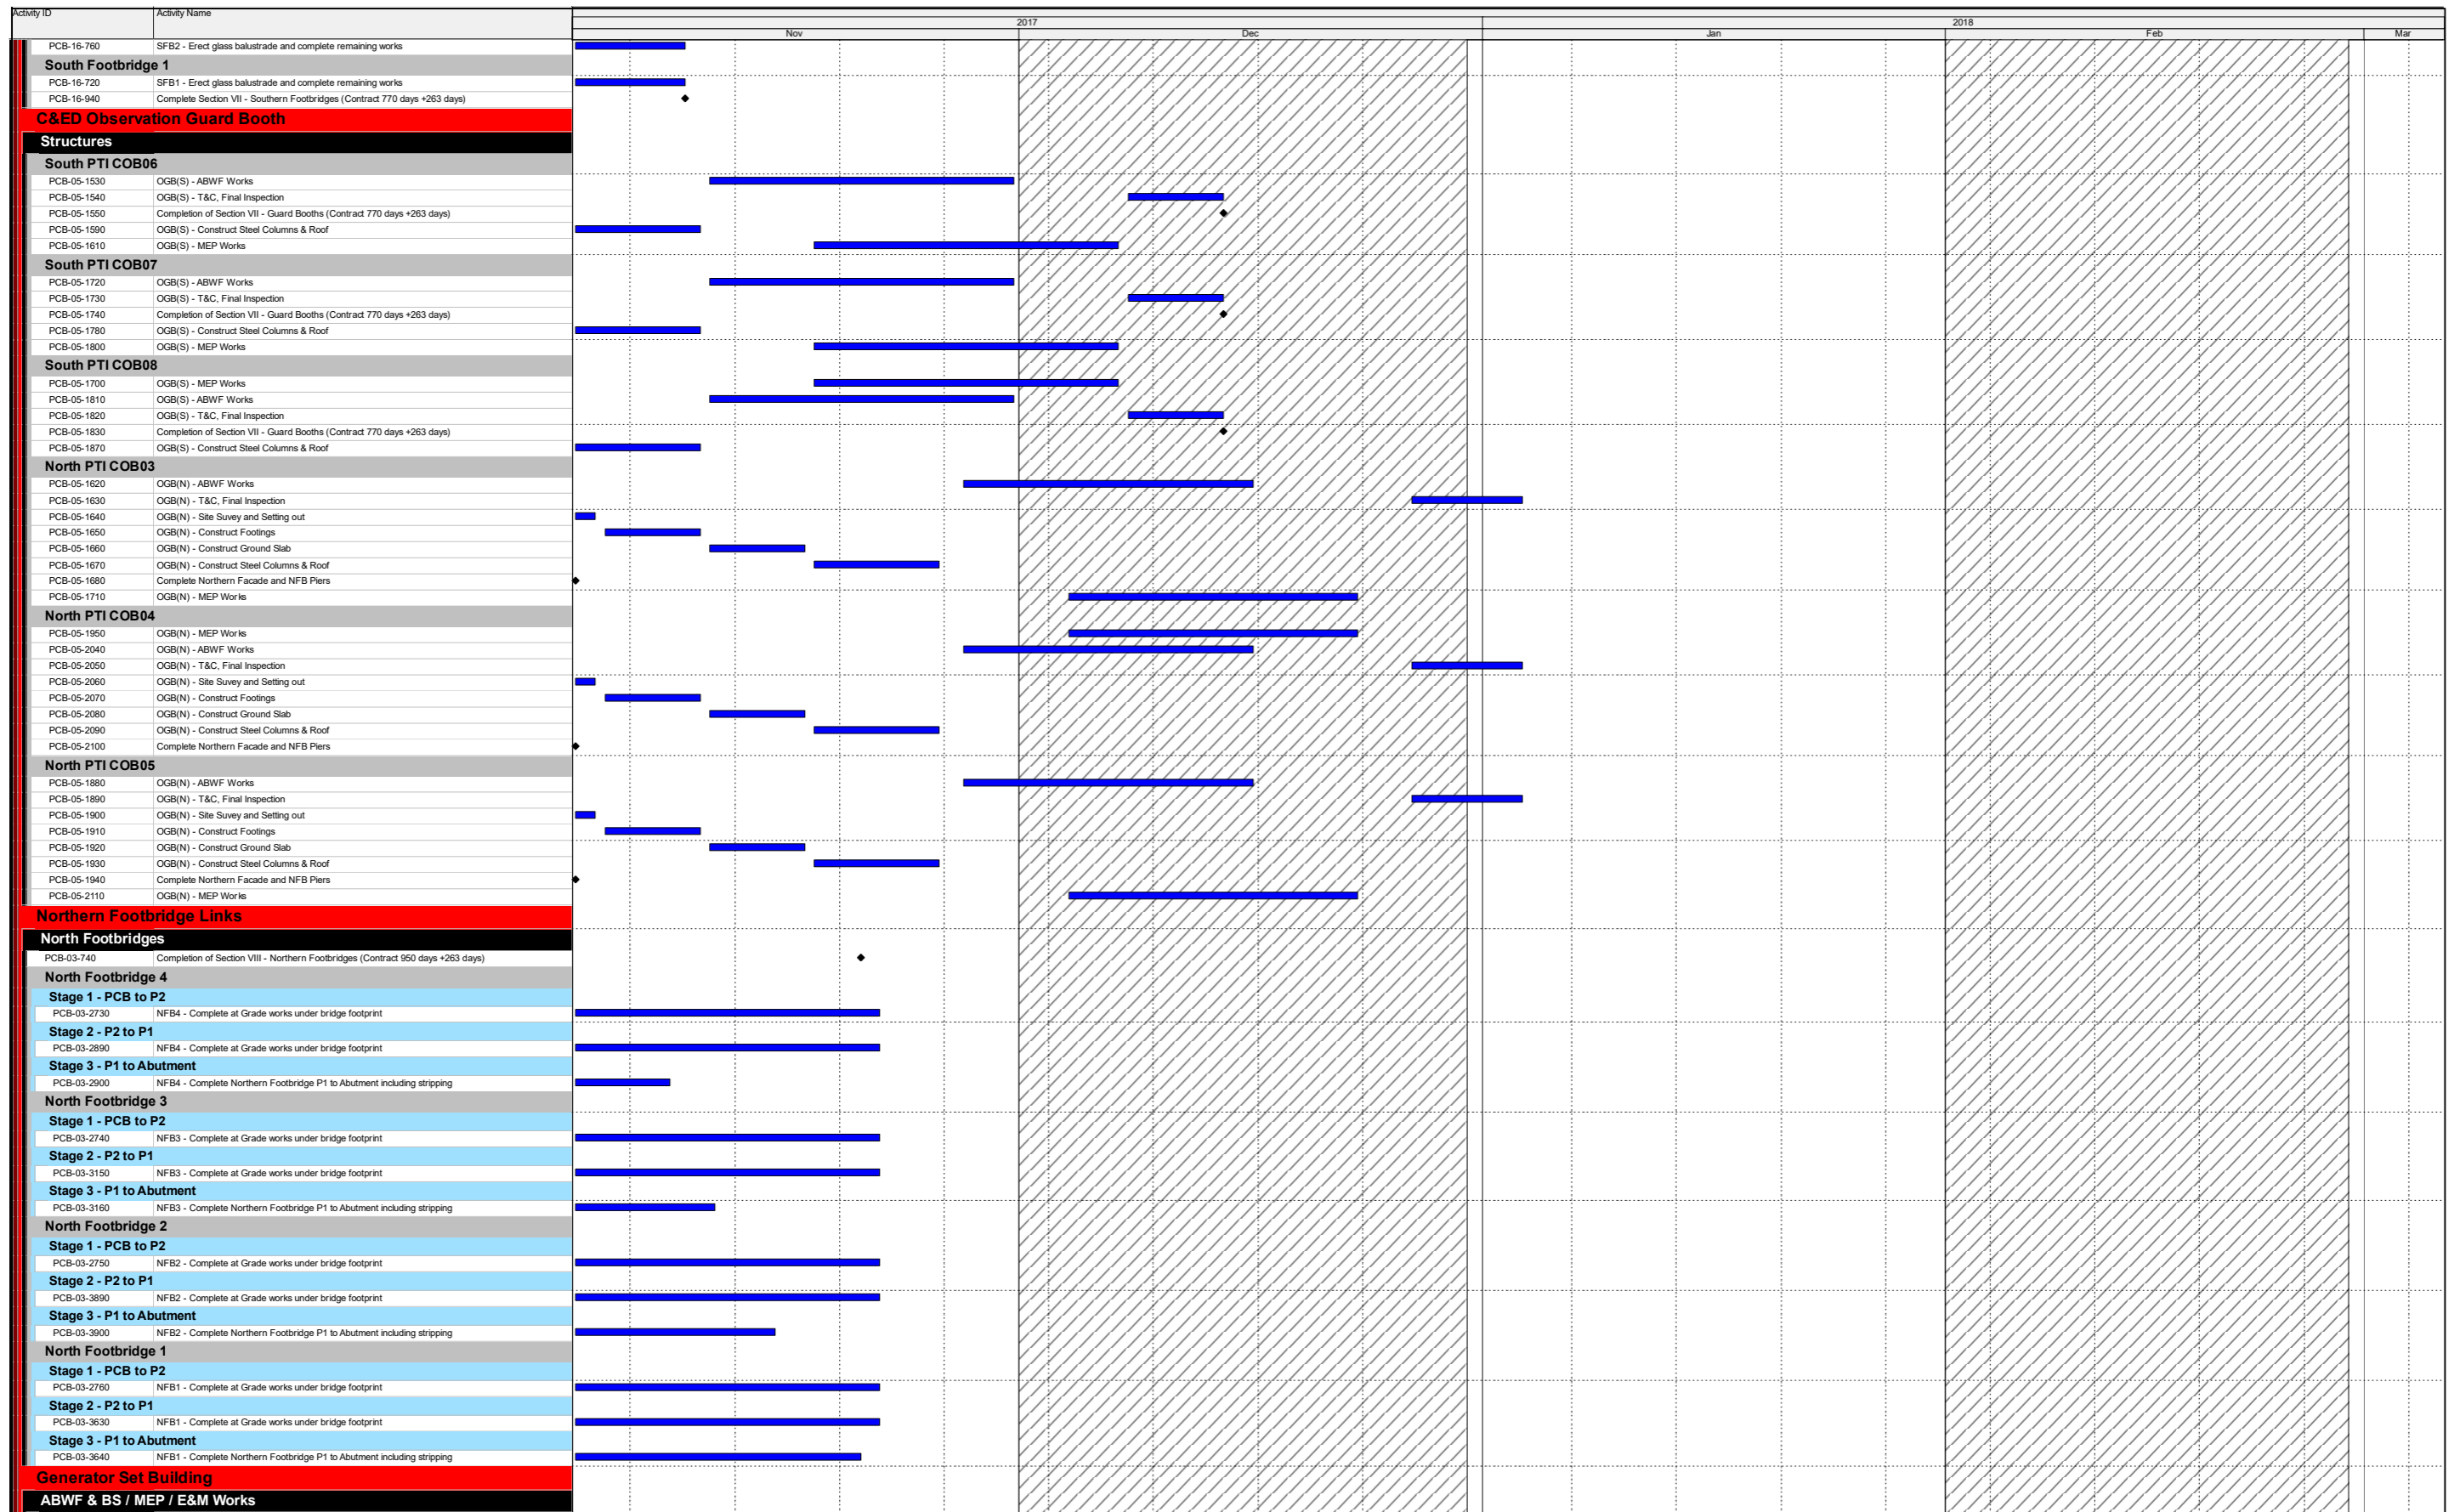

Three Month Rolling Programme
 HKMZB HKBCF - Passenger Clearance Building
 Page 7 of 15

Date	Revision	Checked	Approved

- Actual Work
- Remaining Work
- Critical Remaining Work
- Milestone

Three Month Rolling Programme

HKMZB HKBCF - Passenger Clearance Building

Page 8 of 15

Date	Revision	Checked	Approved

Three Month Rolling Programme

HKMZB HKBCF - Passenger Clearance Building

Page 9 of 15

Date	Revision	Checked	Approved

- Actual Work
- Remaining Work
- Critical Remaining Work
- Milestone

Date	Revision	Checked	Approved

- Actual Work
- Remaining Work
- Critical Remaining Work
- Milestone

Three Month Rolling Programme
 HKMZB HKBCF - Passenger Clearance Building
 Page 11 of 15

Date	Revision	Checked	Approved