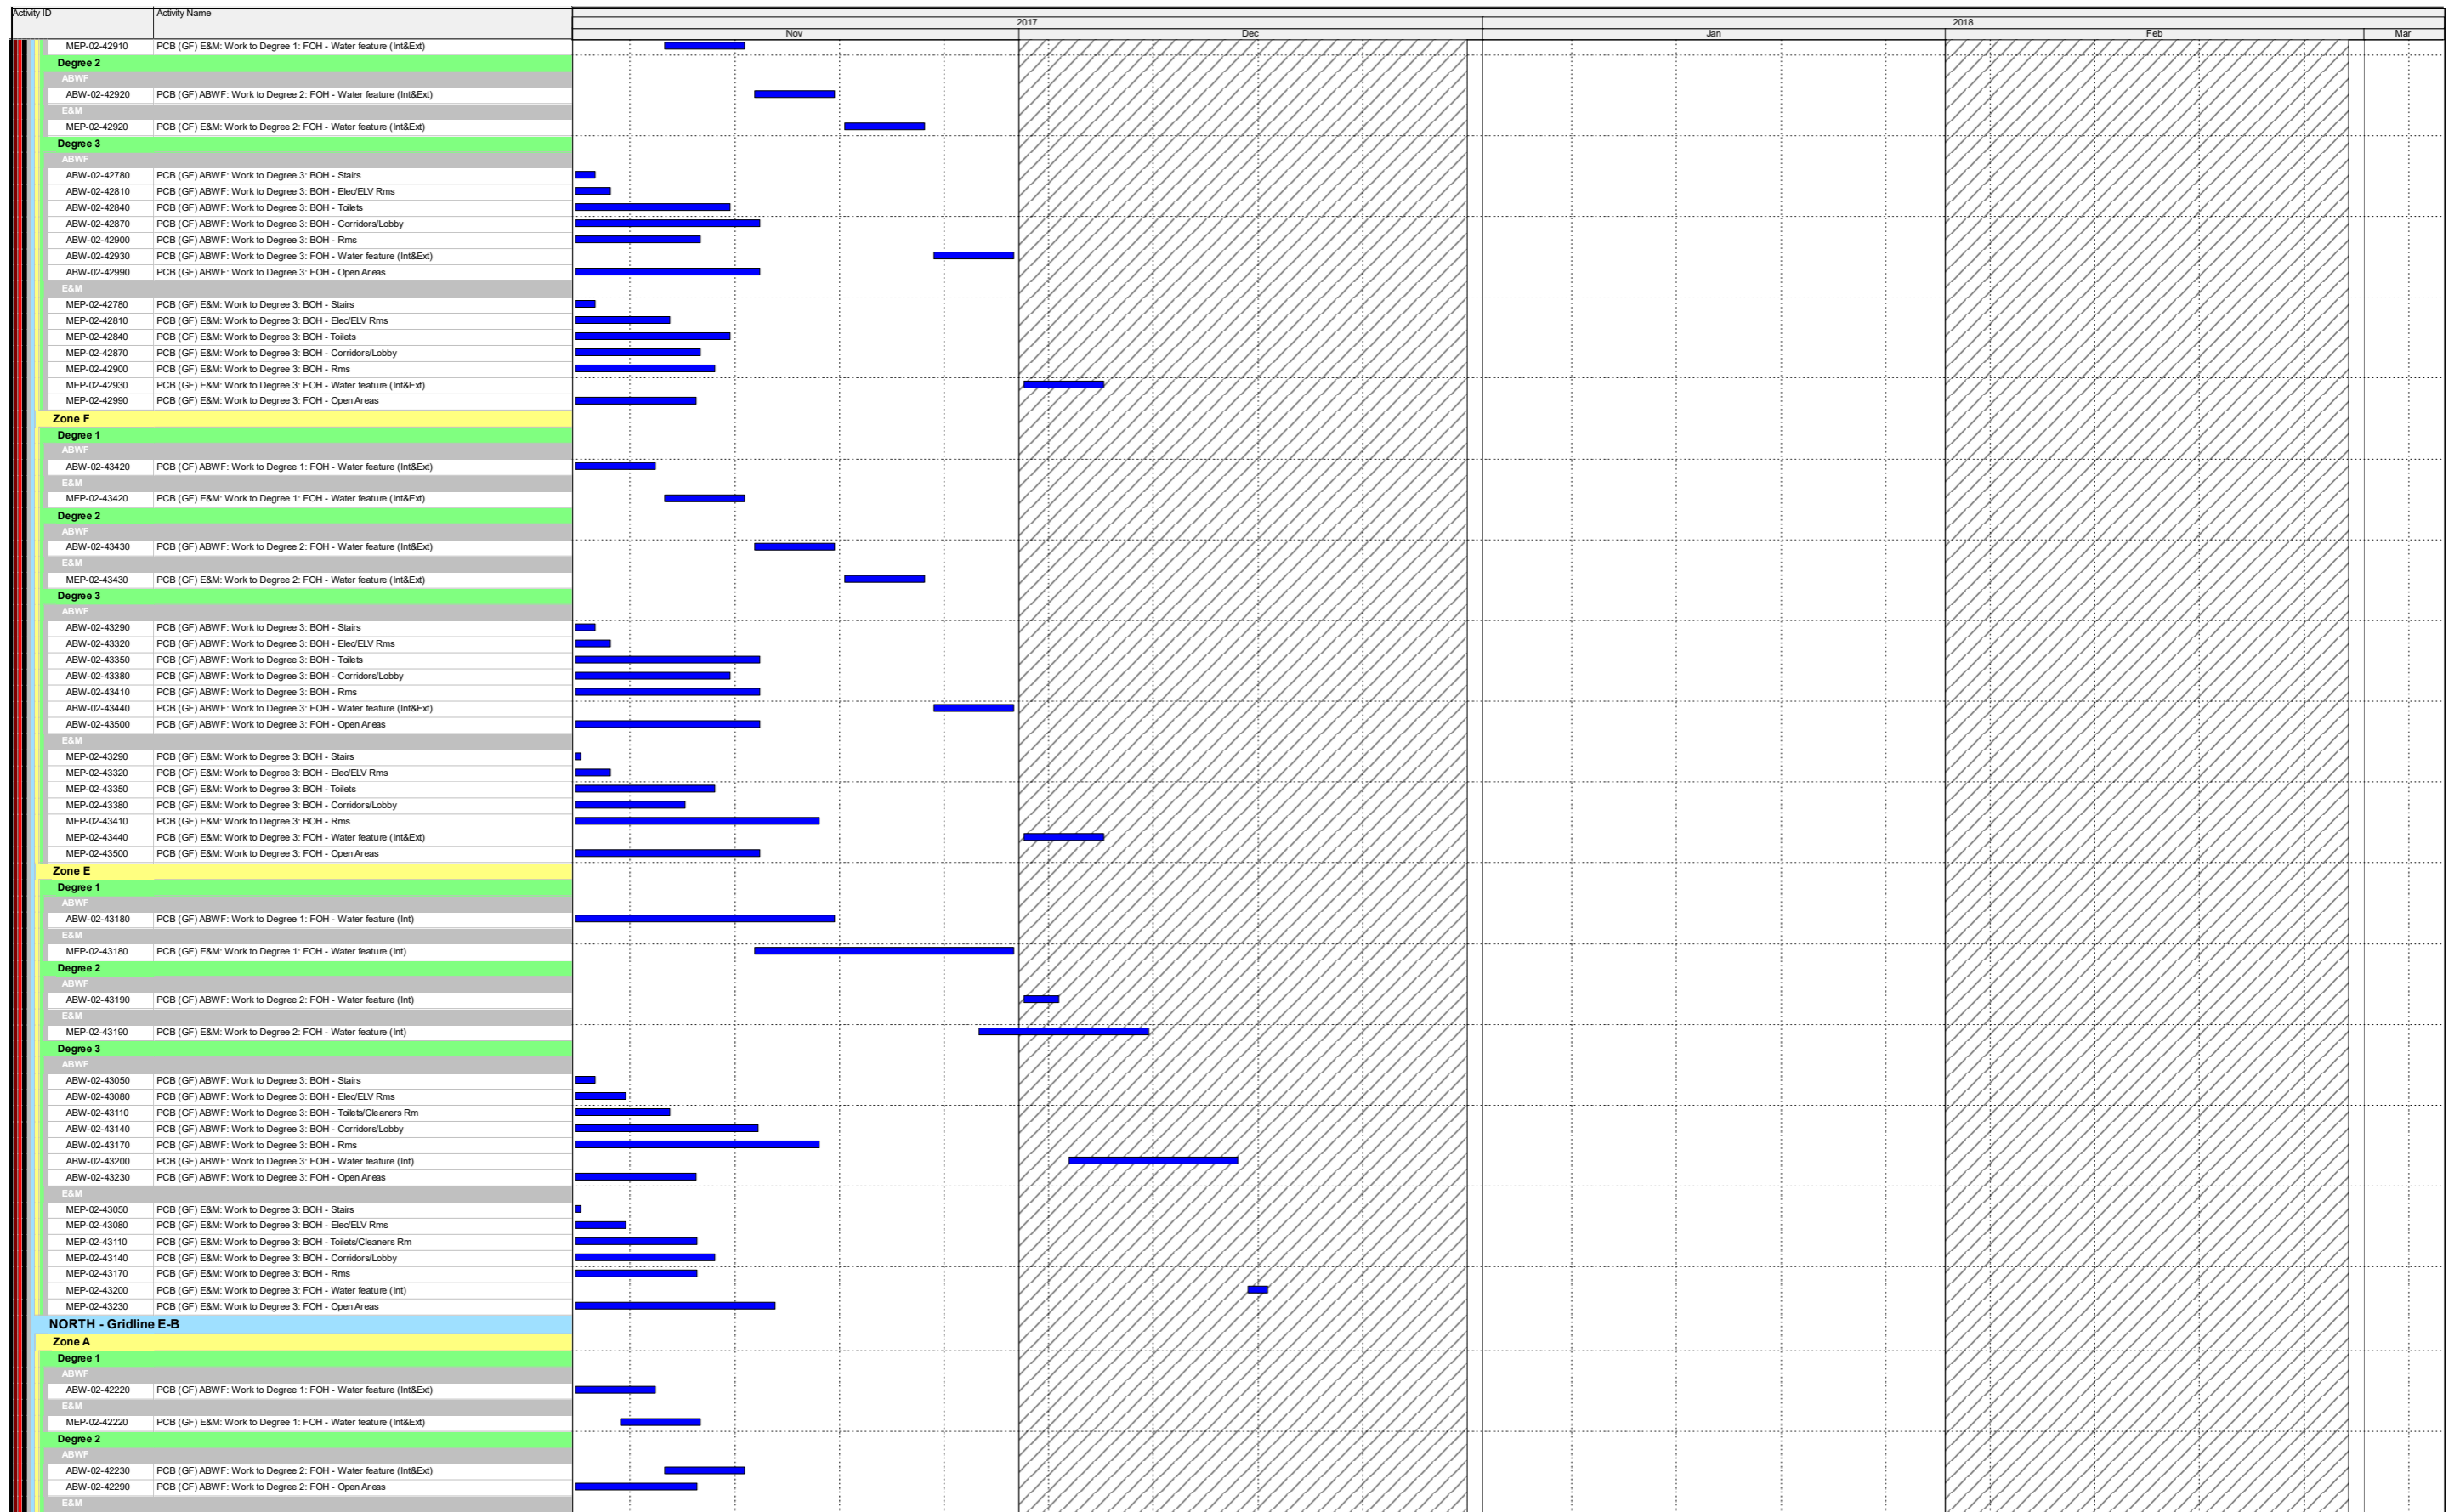

- █ Actual Work
- █ Remaining Work
- █ Critical Remaining Work
- ◆ Milestone

Three Month Rolling Programme
 HKMZB HKBCF - Passenger Clearance Building
 Page 1 of 15

Date	Revision	Checked	Approved

- Actual Work
- Remaining Work
- Critical Remaining Work
- Milestone

Three Month Rolling Programme
 HKMZB HKBCF - Passenger Clearance Building
 Page 2 of 15

Date	Revision	Checked	Approved

- Actual Work
- Remaining Work
- Critical Remaining Work
- Milestone

Three Month Rolling Programme

HKMZB HKBCF - Passenger Clearance Building

Page 3 of 15

Date	Revision	Checked	Approved

- Actual Work
- Remaining Work
- Critical Remaining Work
- Milestone

Three Month Rolling Programme

HKMZB HKBCF - Passenger Clearance Building

Page 4 of 15

Date	Revision	Checked	Approved

- Actual Work
- Remaining Work
- Critical Remaining Work
- Milestone

Three Month Rolling Programme

HKMZB HKBCF - Passenger Clearance Building

Page 5 of 15

Date	Revision	Checked	Approved