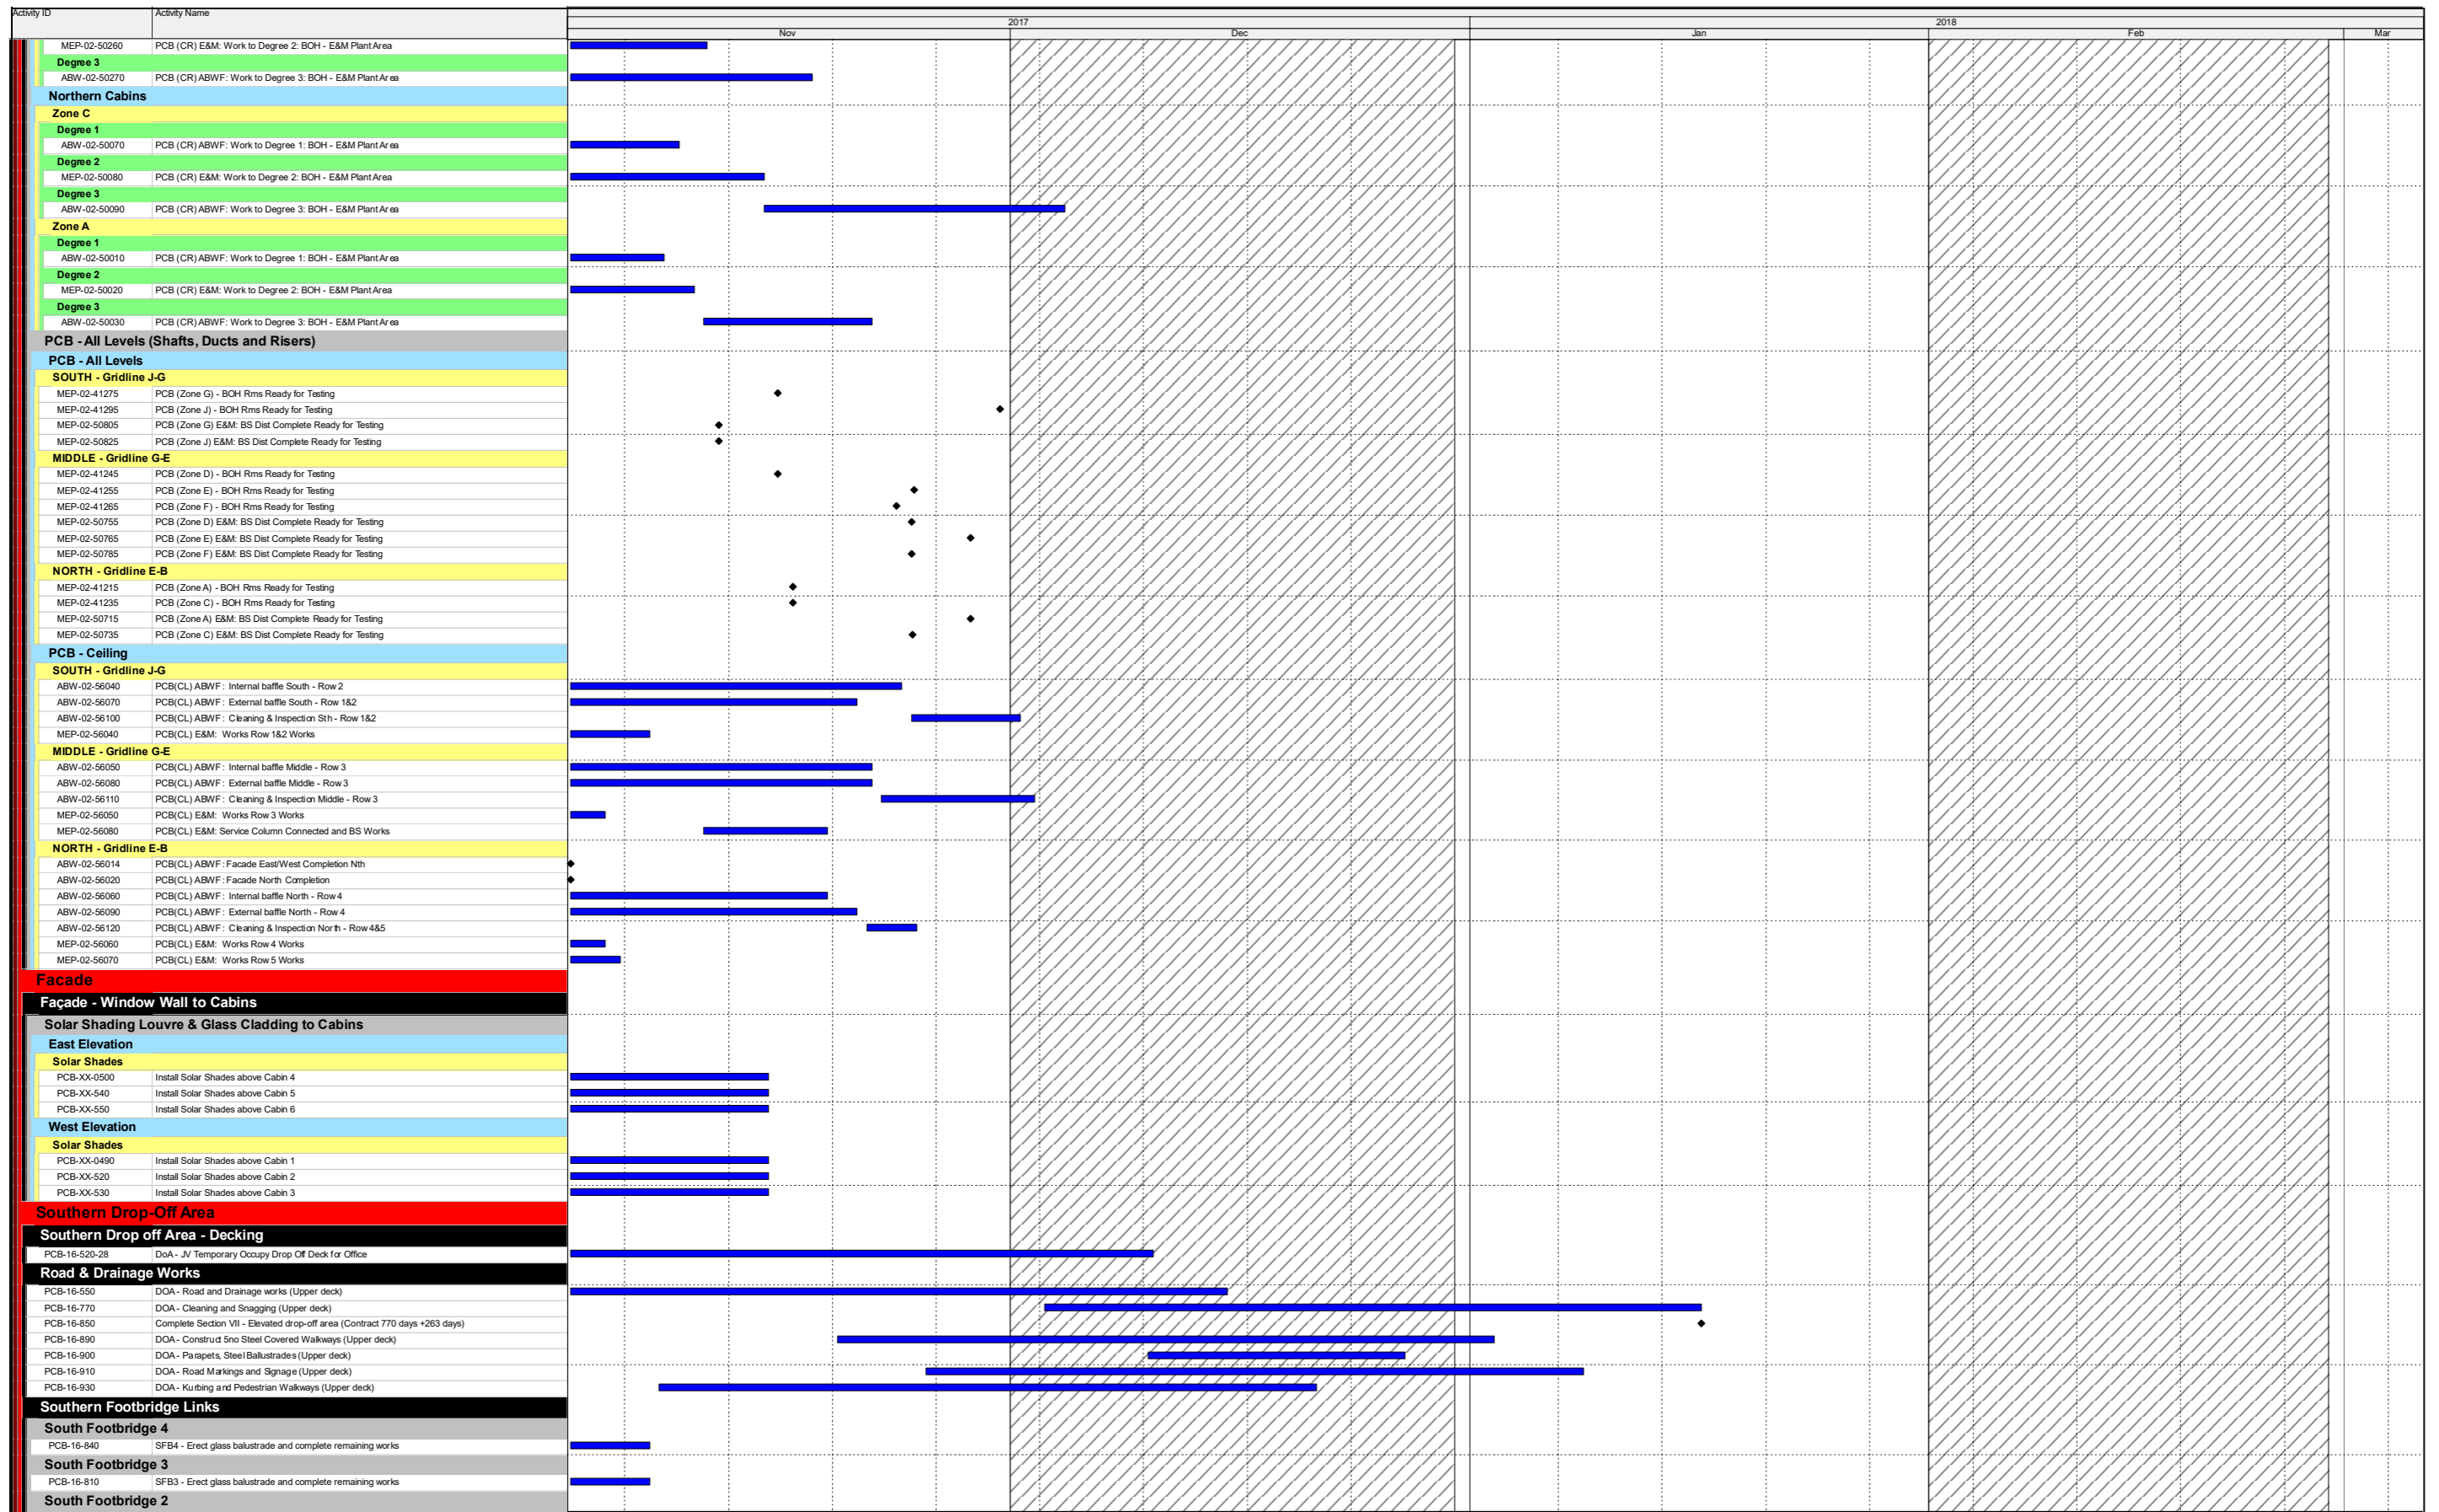

Page 4 of 15

Date	Revision	Checked	Approved

- Actual Work
- Remaining Work
- Critical Remaining Work
- Milestone

Three Month Rolling Programme

HKMZB HKBCF - Passenger Clearance Building

Page 5 of 15

Date	Revision	Checked	Approved

- Actual Work
- Remaining Work
- Critical Remaining Work
- Milestone

Three Month Rolling Programme
 HKMZB HKBCF - Passenger Clearance Building
 Page 6 of 15

Date	Revision	Checked	Approved

- Actual Work
- Remaining Work
- Critical Remaining Work
- Milestone

Three Month Rolling Programme
 HKMZB HKBCF - Passenger Clearance Building
 Page 7 of 15

Date	Revision	Checked	Approved

- Actual Work
- Remaining Work
- Critical Remaining Work
- Milestone

Three Month Rolling Programme

HKMZB HKBCF - Passenger Clearance Building

Page 8 of 15

Date	Revision	Checked	Approved

Three Month Rolling Programme

HKMZB HKBCF - Passenger Clearance Building

Page 9 of 15

Date	Revision	Checked	Approved

- Actual Work
- Remaining Work
- Critical Remaining Work
- Milestone