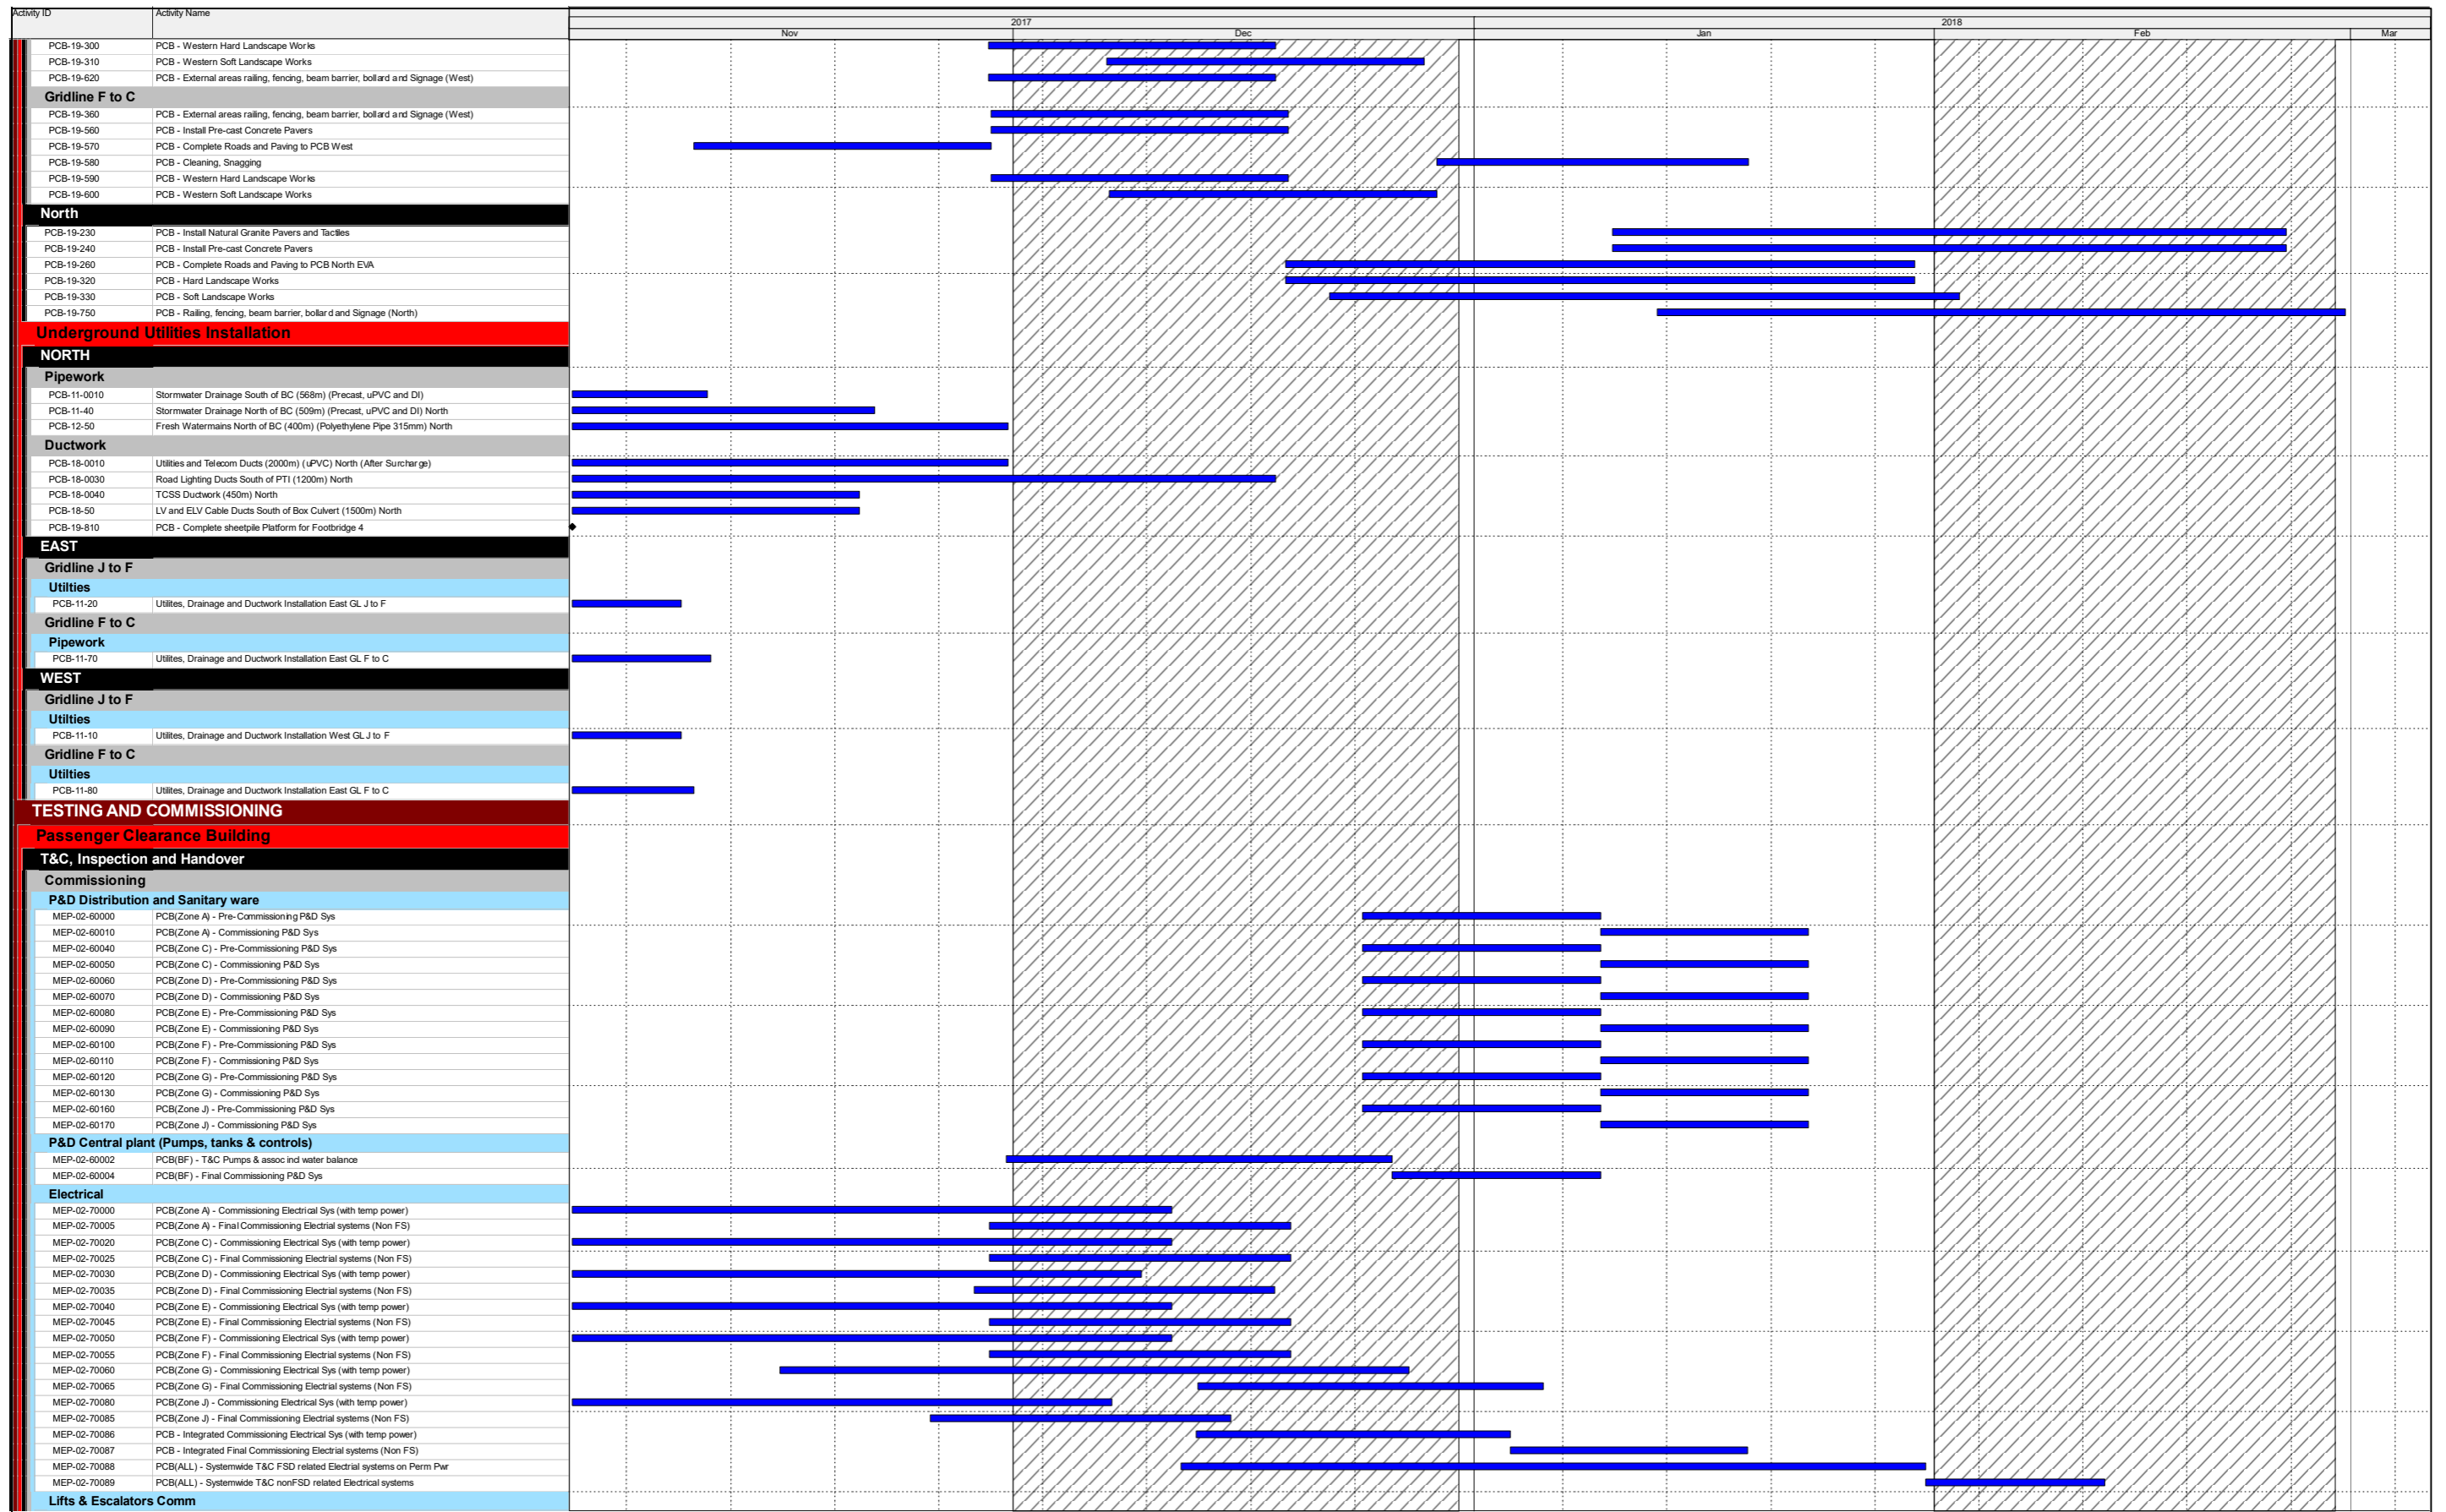

- Actual Work
- Remaining Work
- Critical Remaining Work
- Milestone

Three Month Rolling Programme
HKMZB HKBCF - Passenger Clearance Building
Page 12 of 15

Date	Revision	Checked	Approved