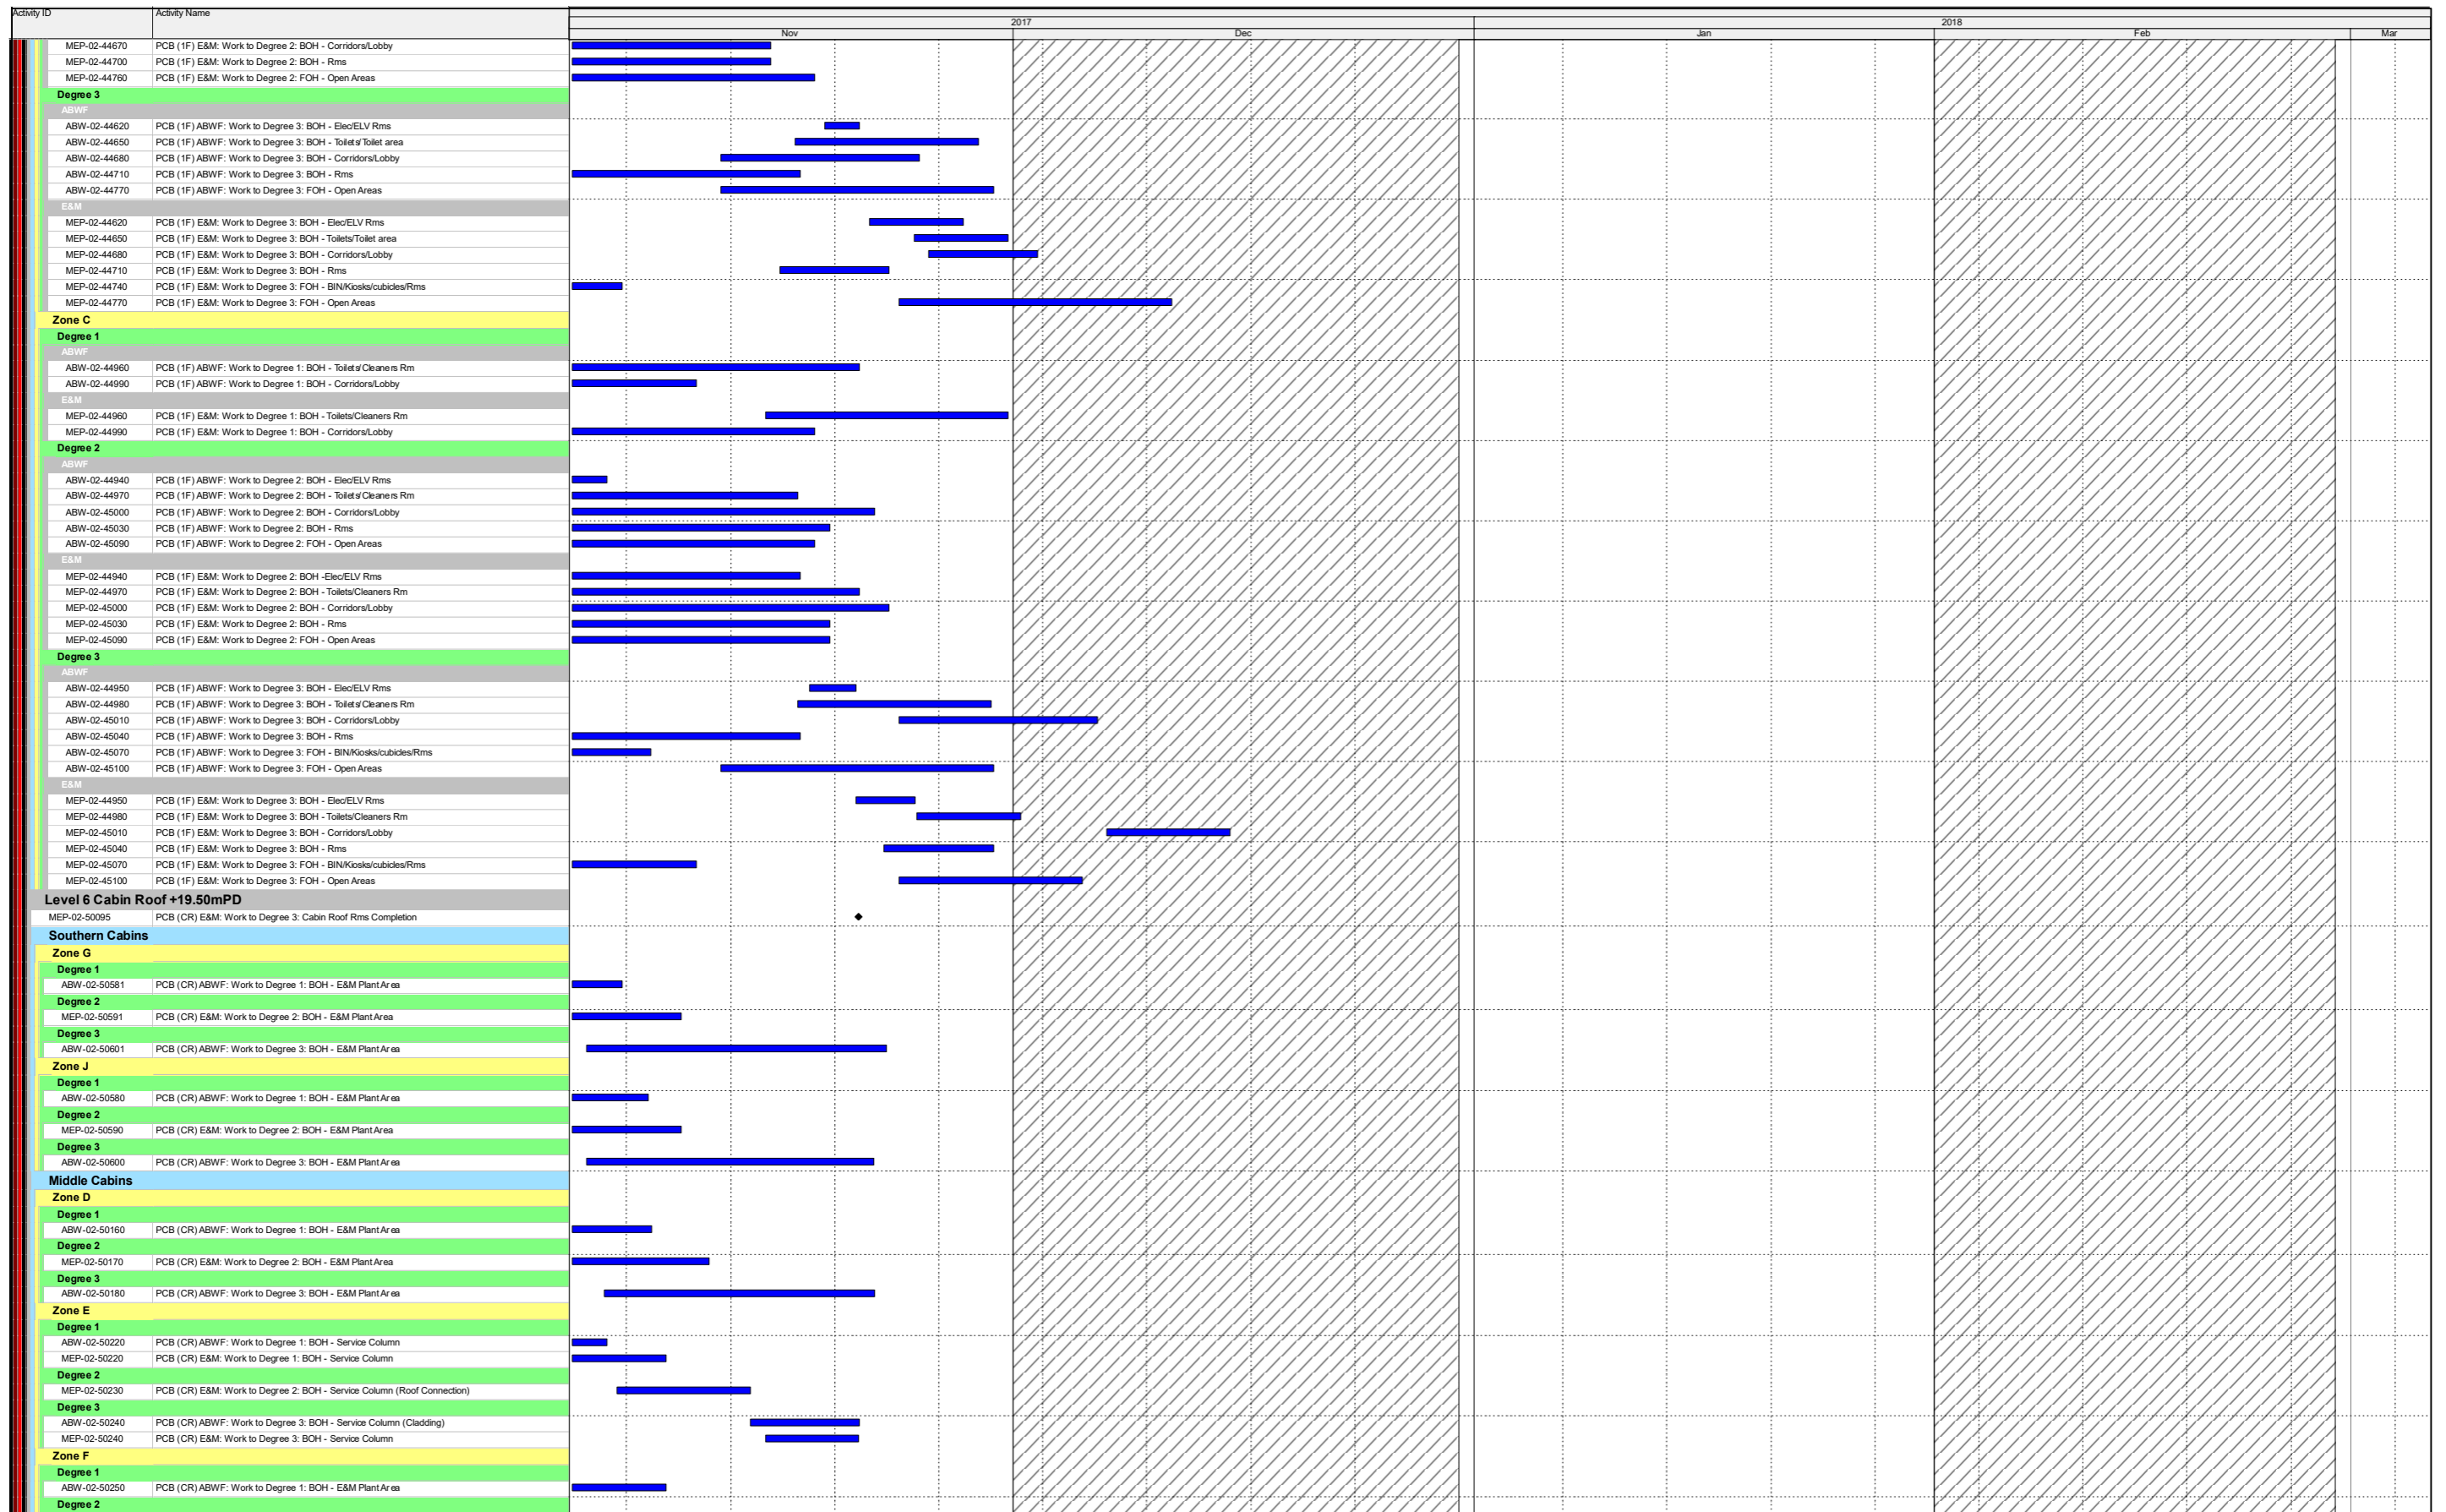

- Actual Work
- Remaining Work
- Critical Remaining Work
- Milestone

Three Month Rolling Programme

HKMZB HKBCF - Passenger Clearance Building

Page 8 of 15

Date	Revision	Checked	Approved