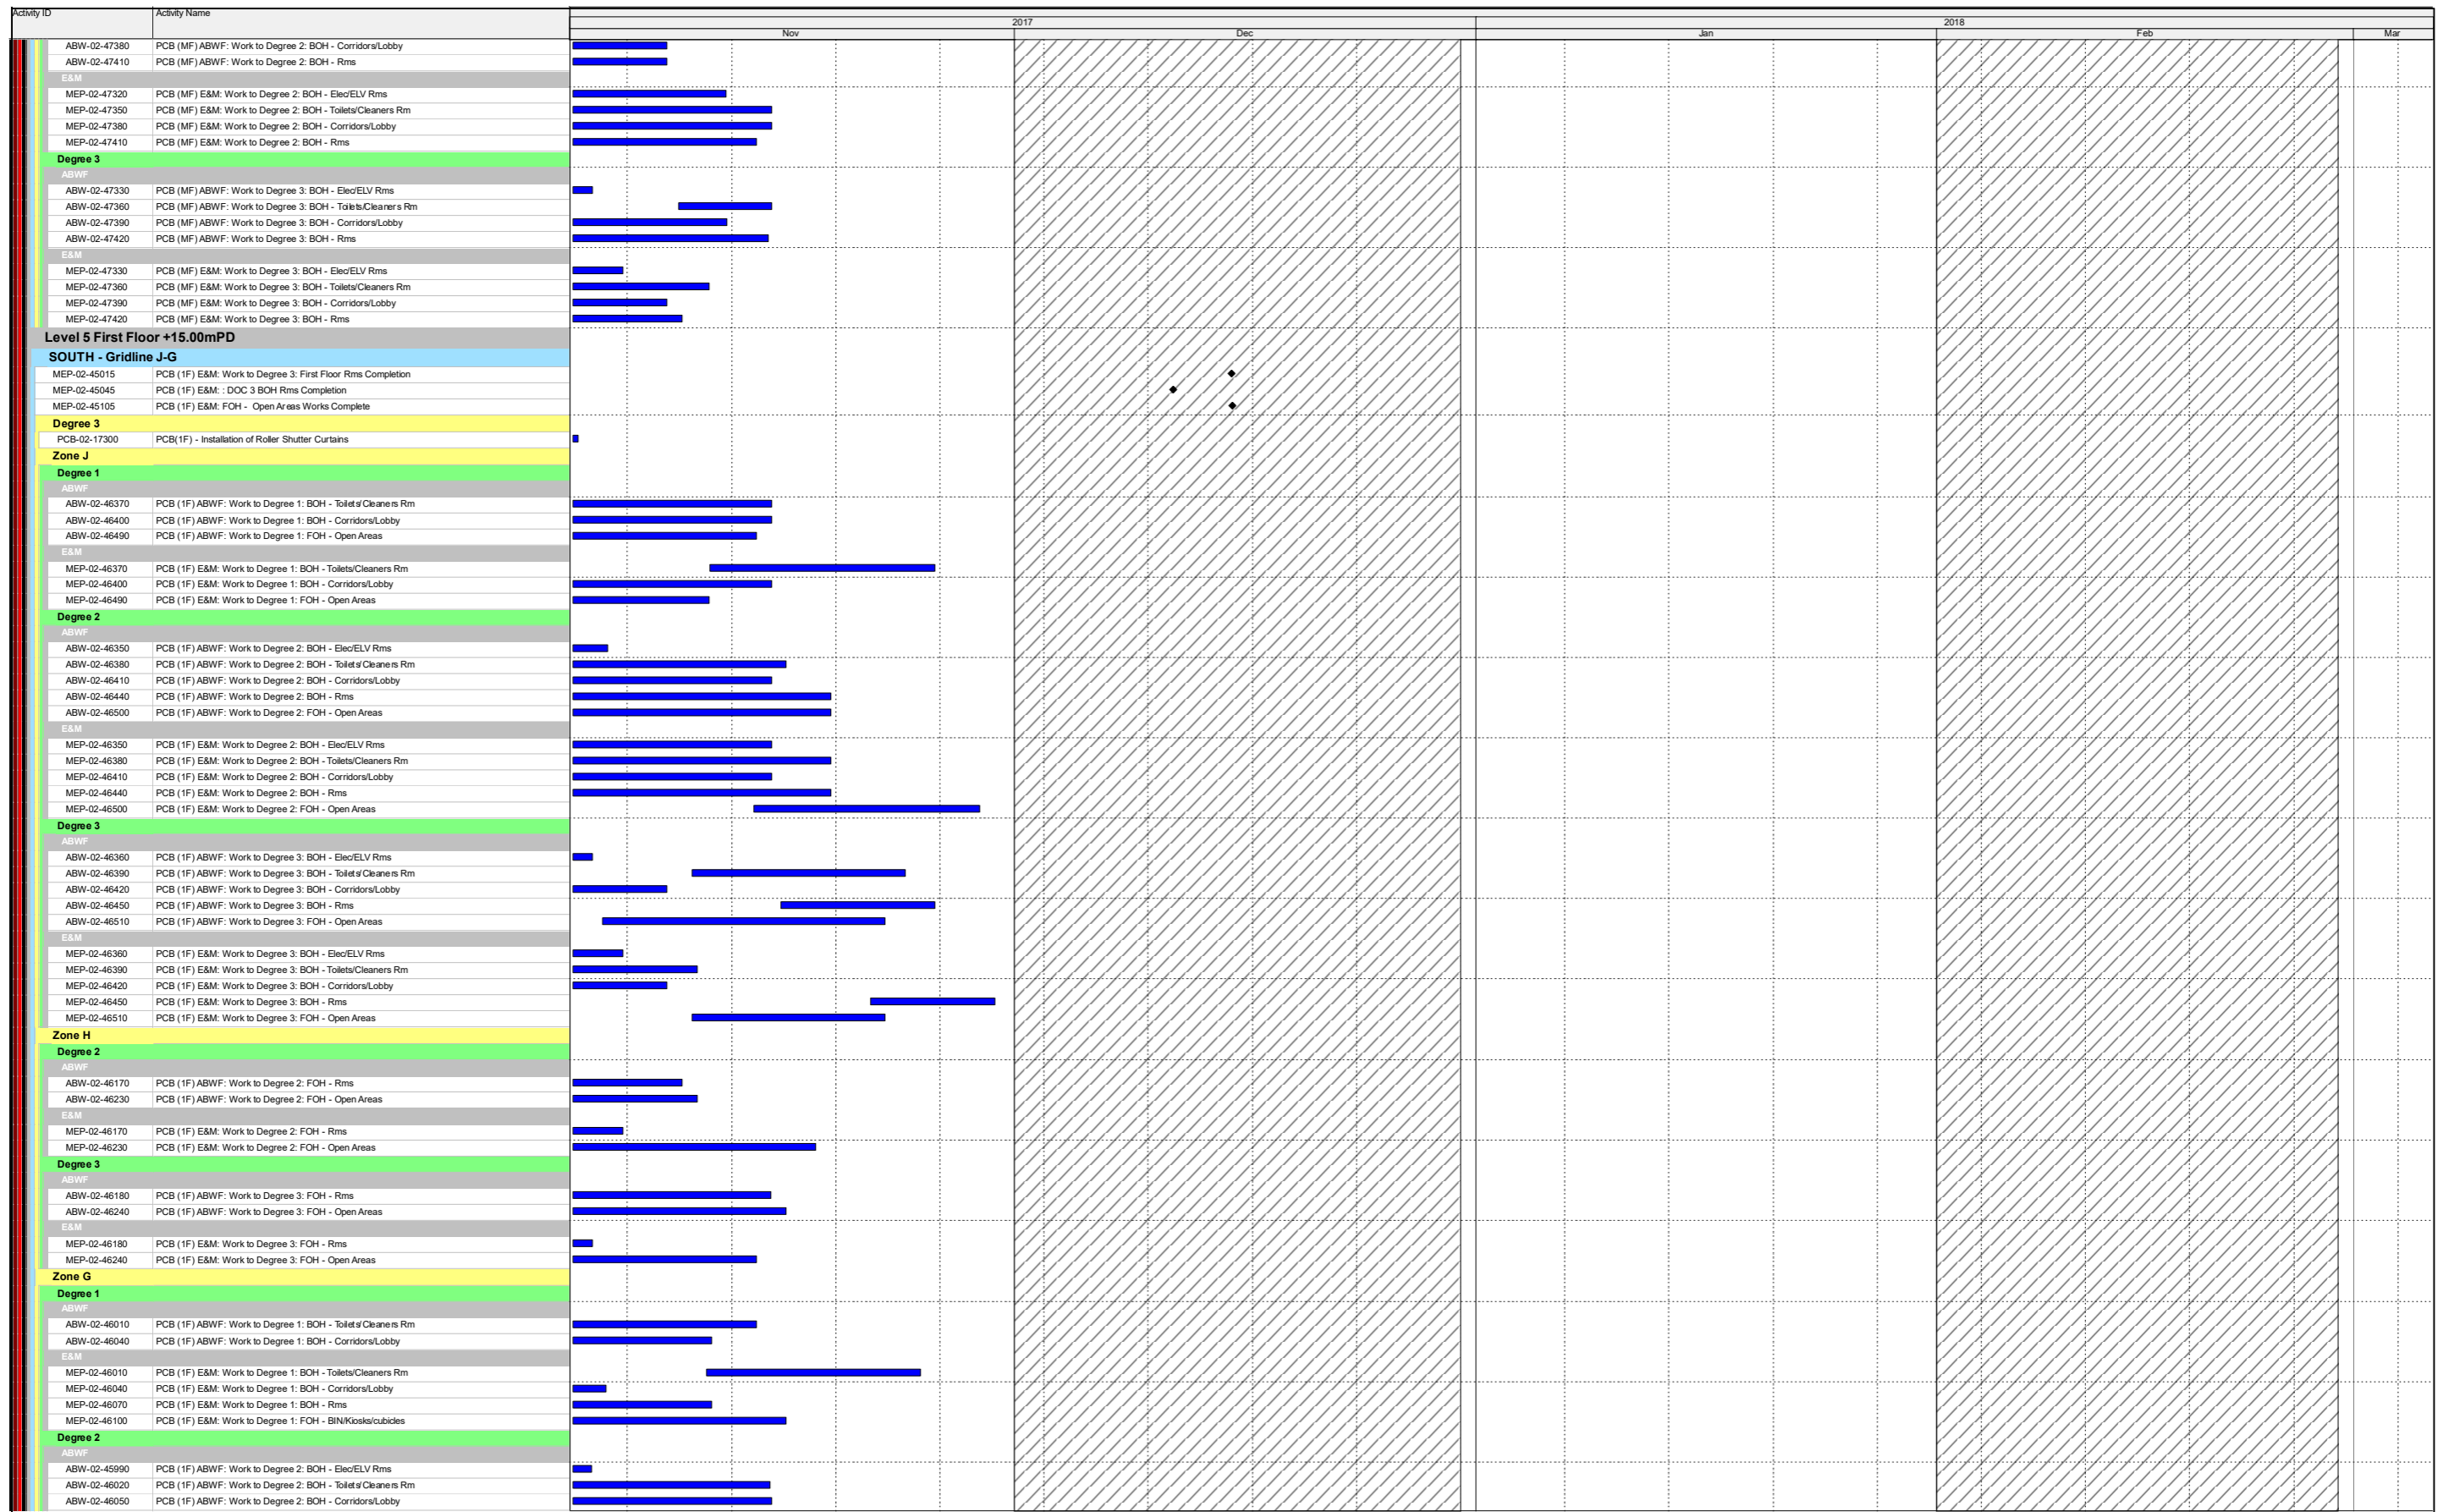

- Actual Work
- Remaining Work
- Critical Remaining Work
- Milestone

Three Month Rolling Programme

HKMZB HKBCF - Passenger Clearance Building

Page 5 of 15

Date	Revision	Checked	Approved