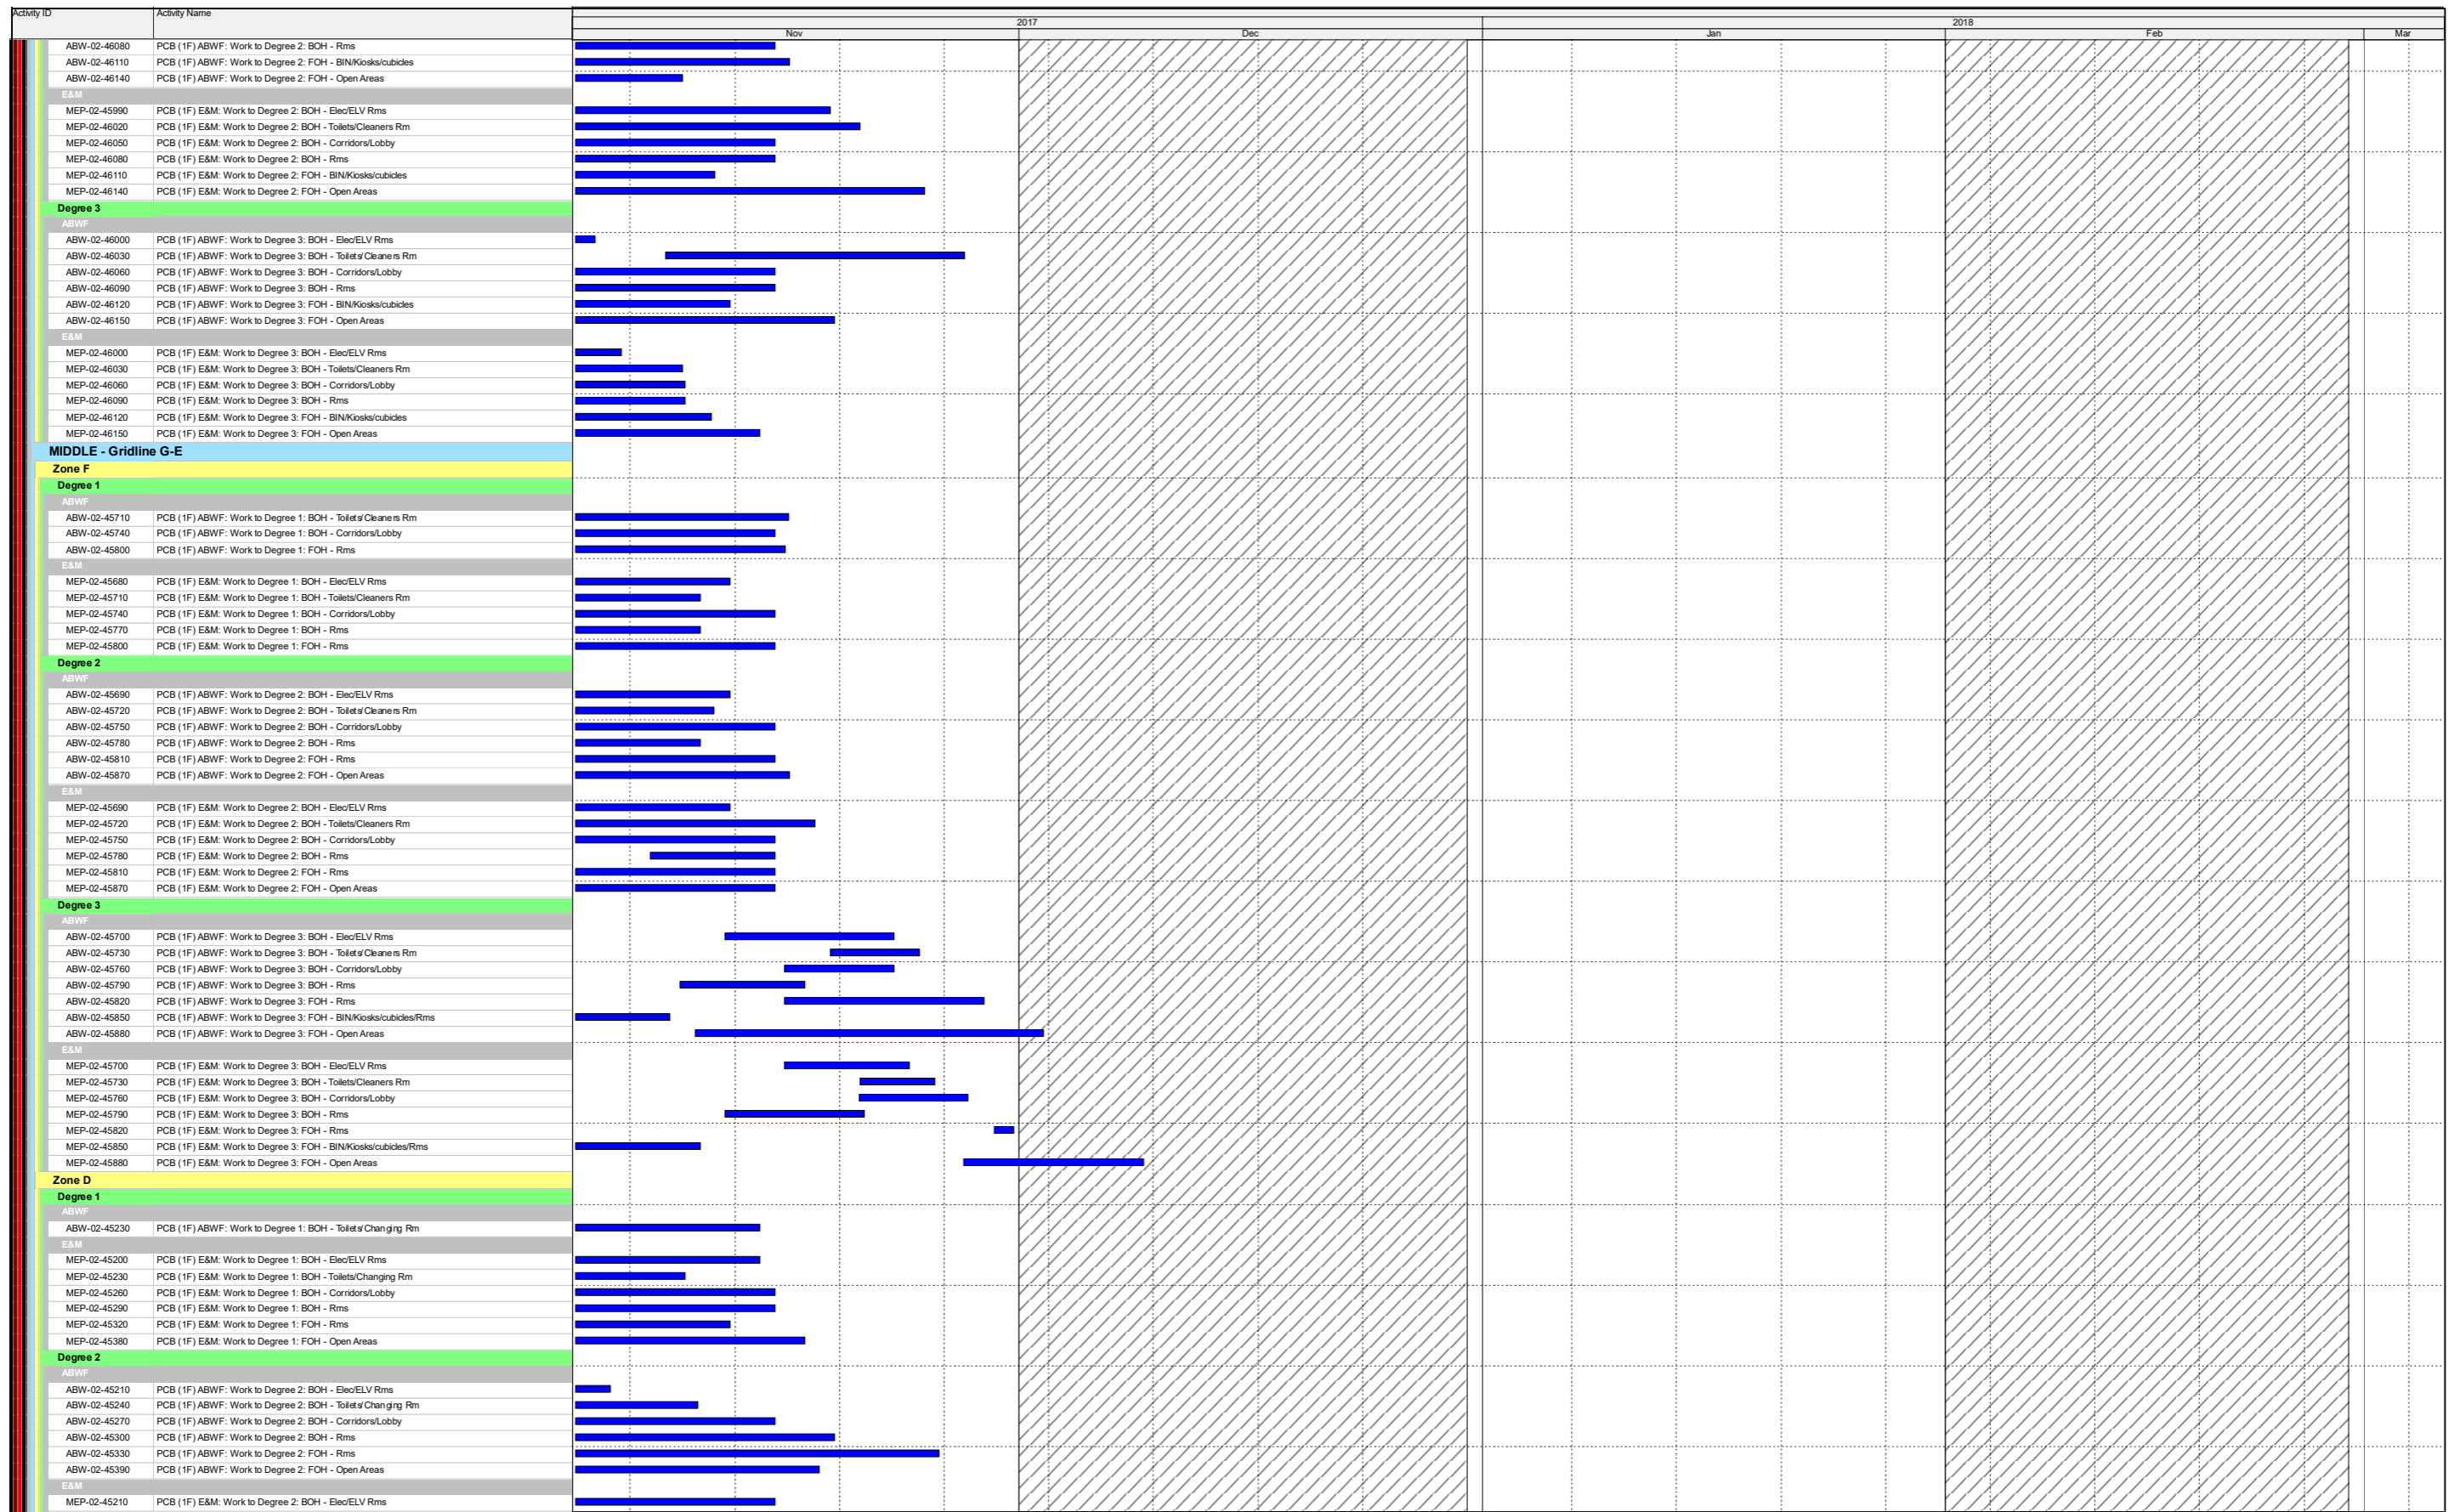

- Actual Work
- Remaining Work
- Critical Remaining Work
- Milestone

Three Month Rolling Programme
HKMZB HKBCF - Passenger Clearance Building
Page 6 of 15

Date	Revision	Checked	Approved