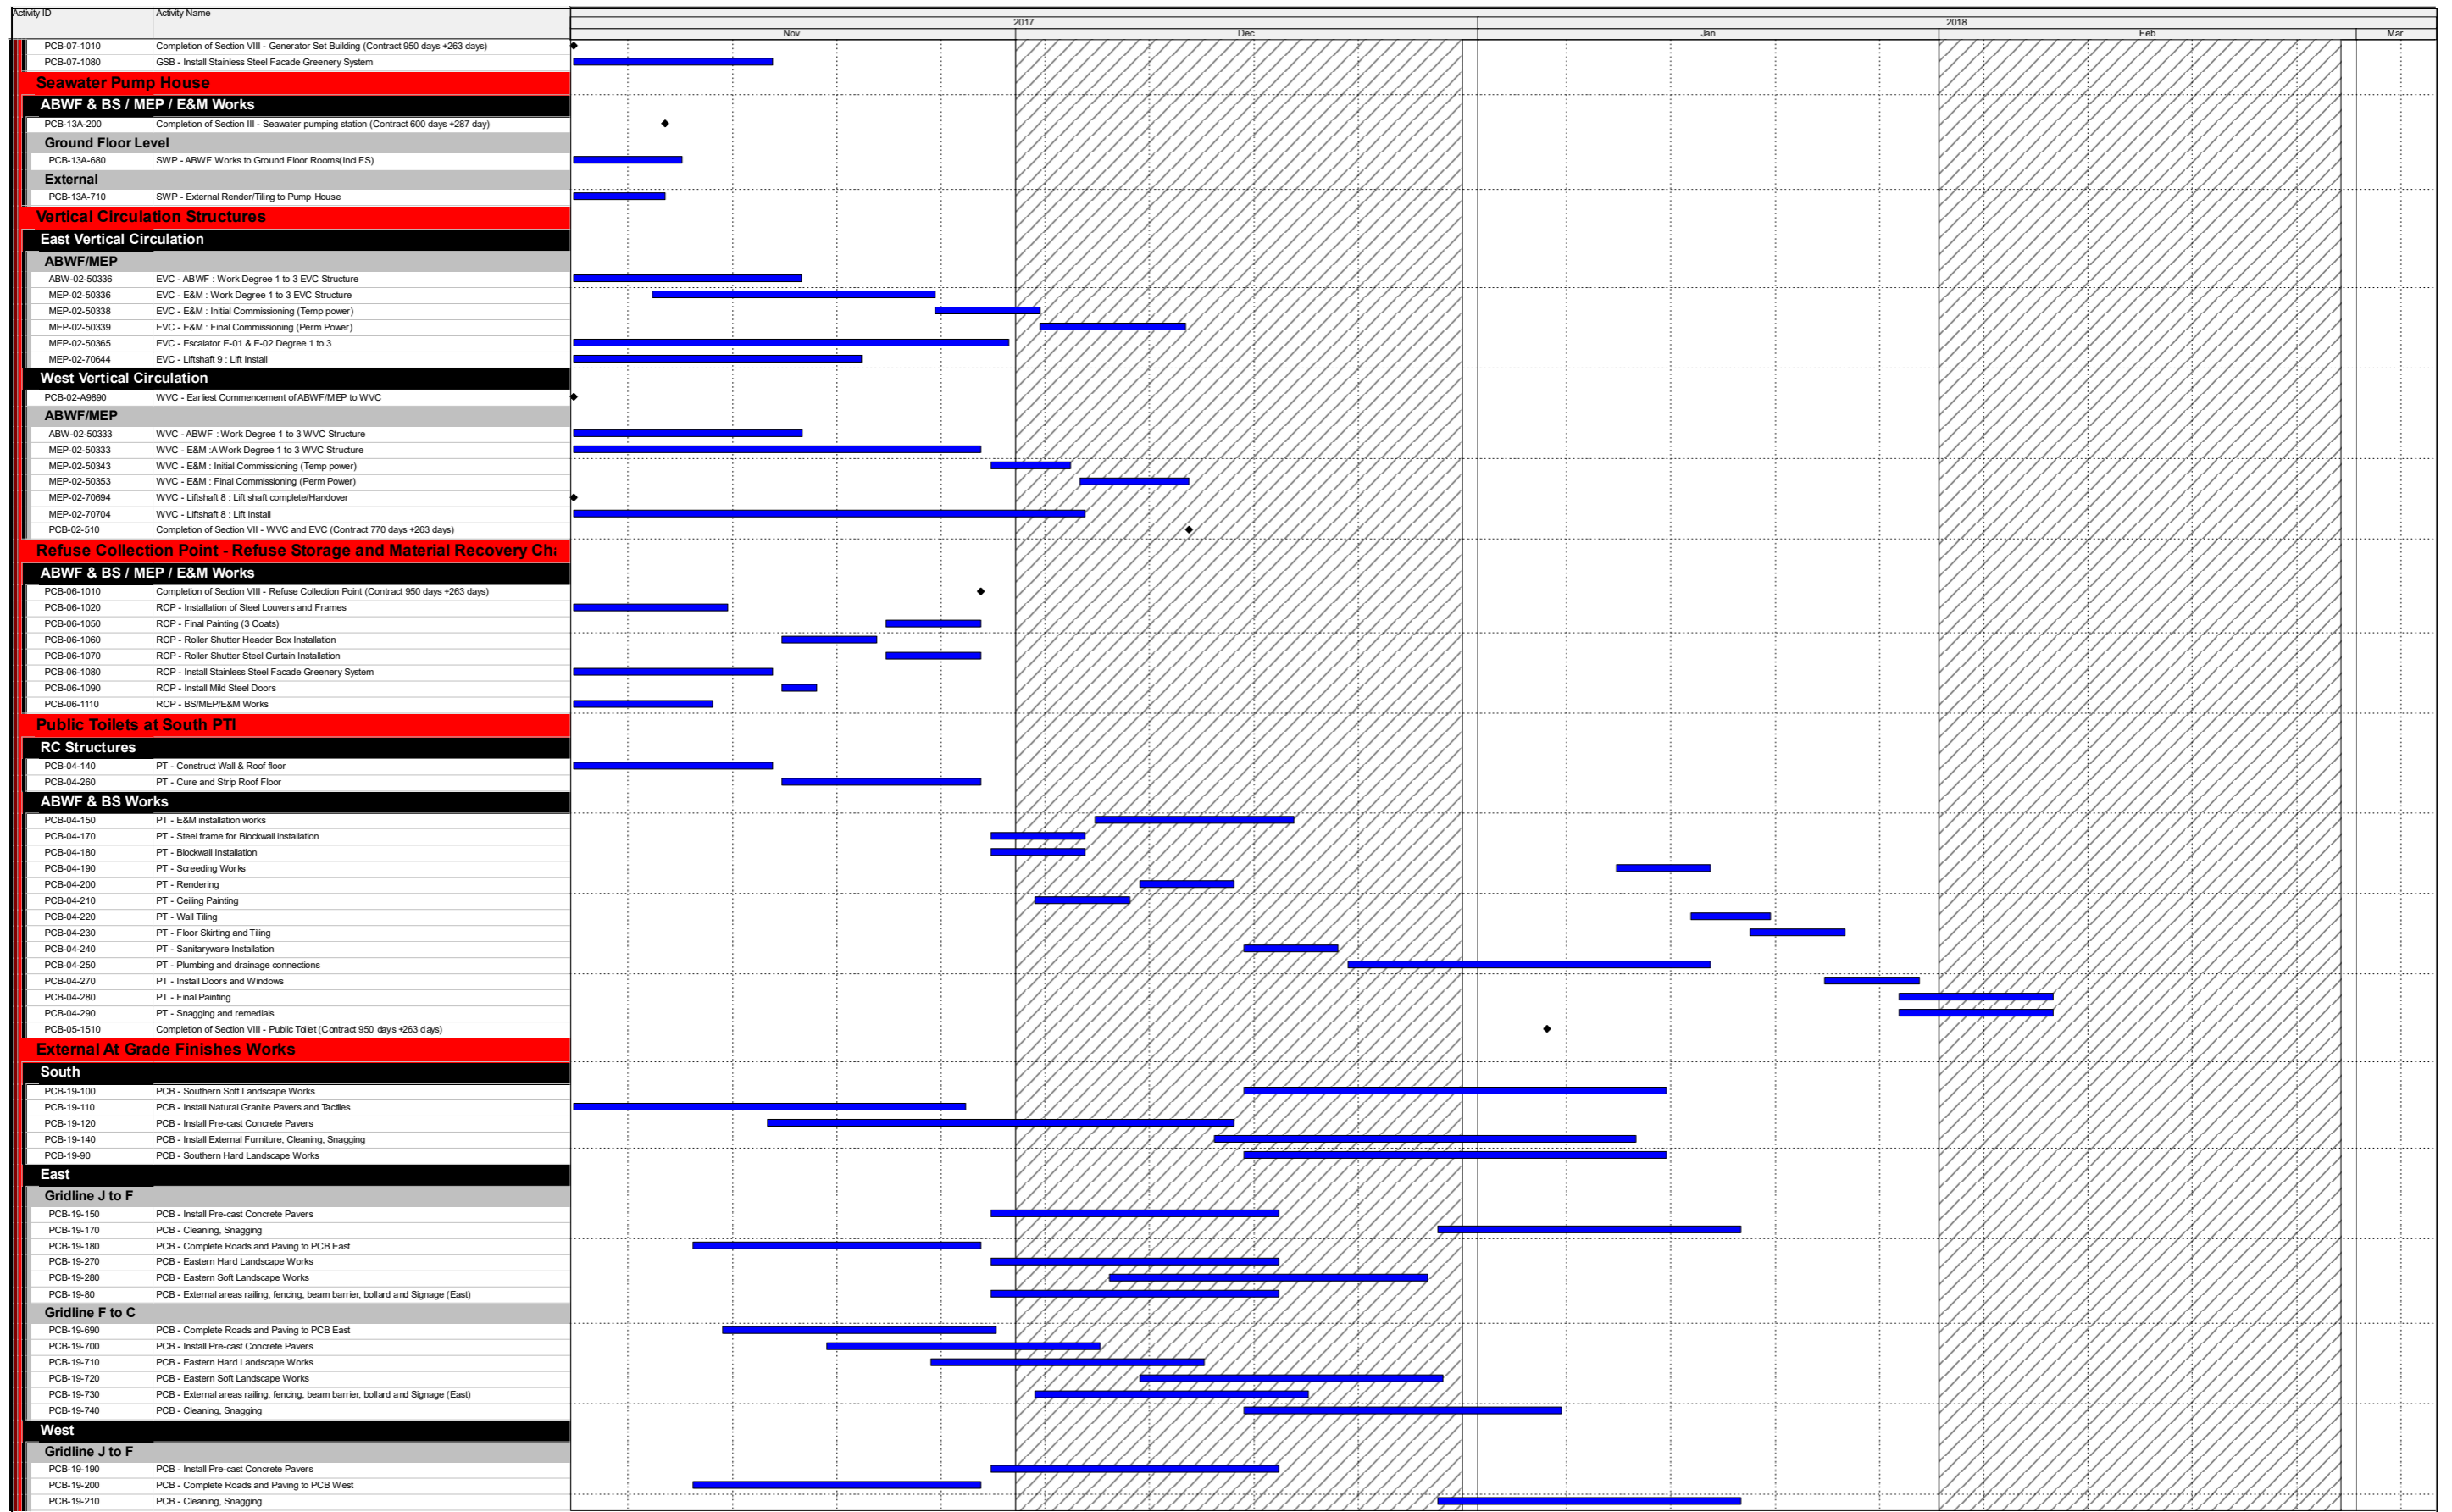

- Actual Work
- Remaining Work
- Critical Remaining Work
- Milestone

Three Month Rolling Programme
HKMZB HKBCF - Passenger Clearance Building
Page 11 of 15

Date	Revision	Checked	Approved