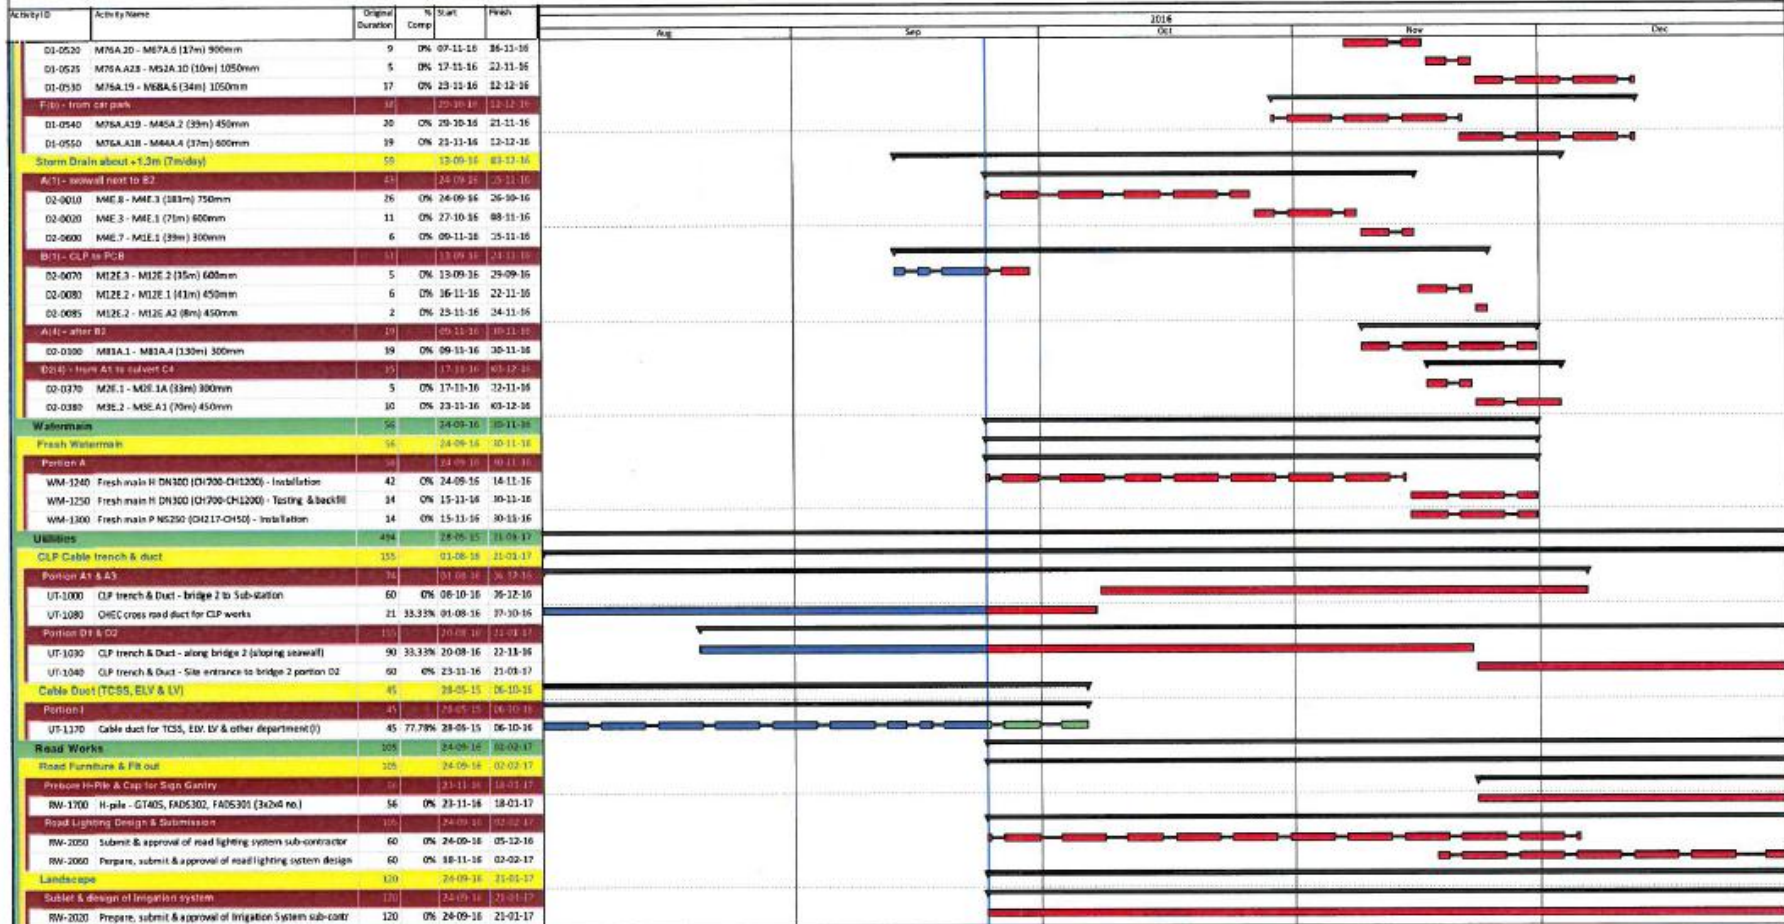

### HKBCF Infrastructure (Western Portion) - Monthly Progress 26 - Three Month Rolling Programme

WPD01F-MRP26

Date	Revision	C.	Approved
24-...	Monthly R...		

### HKBCF Infrastructure (Western Portion) - Monthly Progress 26 - Three Month Rolling Programme

WPD011-MRP26

Date	Revision	C.	Approved
24...	Monthly R...		

### HKBCF Infrastructure (Western Portion) - Monthly Progress 26 - Three Month Rolling Programme

WPDD11-MRP26

Date	Revision	C.	Approved
24-...	Monthly R...		

### HKBCF Infrastructure (Western Portion) - Monthly Progress 26 - Three Month Rolling Programme

WPD011-MRP26

Date	Revision	C.	Approved
24-...	Monthly R...		