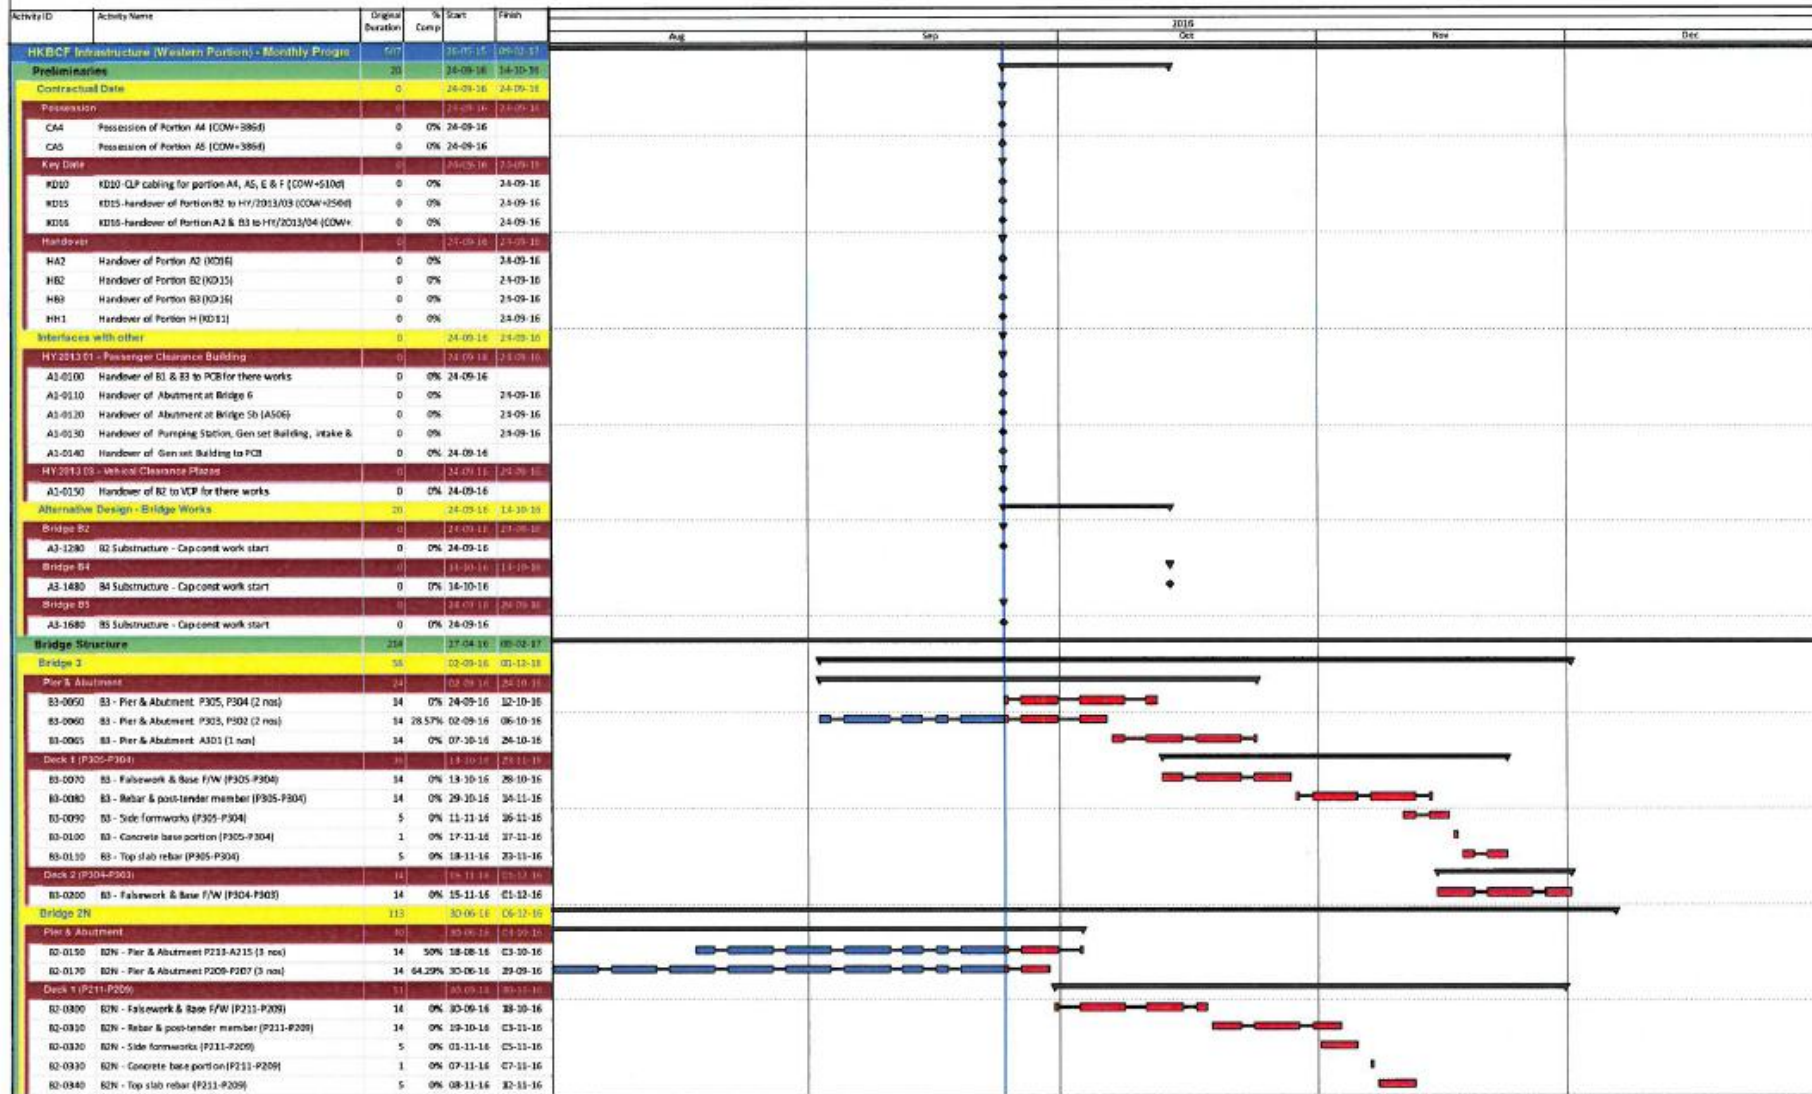

### HKBCF Infrastructure (Western Portion) - Monthly Progress 26 - Three Month Rolling Programme

WPD01F-MRP26

Date	Revision	C.	Approved
24-...	Monthly R...		

### HKBCF Infrastructure (Western Portion) - Monthly Progress 26 - Three Month Rolling Programme

WPD011-MRP26

Date	Revision	C.	Approved
24...	Monthly R...		

### HKBCF Infrastructure (Western Portion) - Monthly Progress 26 - Three Month Rolling Programme

WPDD11-MRP26

Date	Revision	C.	Approved
24-...	Monthly R...		

### HKBCF Infrastructure (Western Portion) - Monthly Progress 26 - Three Month Rolling Programme

WPD011-MRP26

Date	Revision	C.	Approved
24-...	Monthly R...		