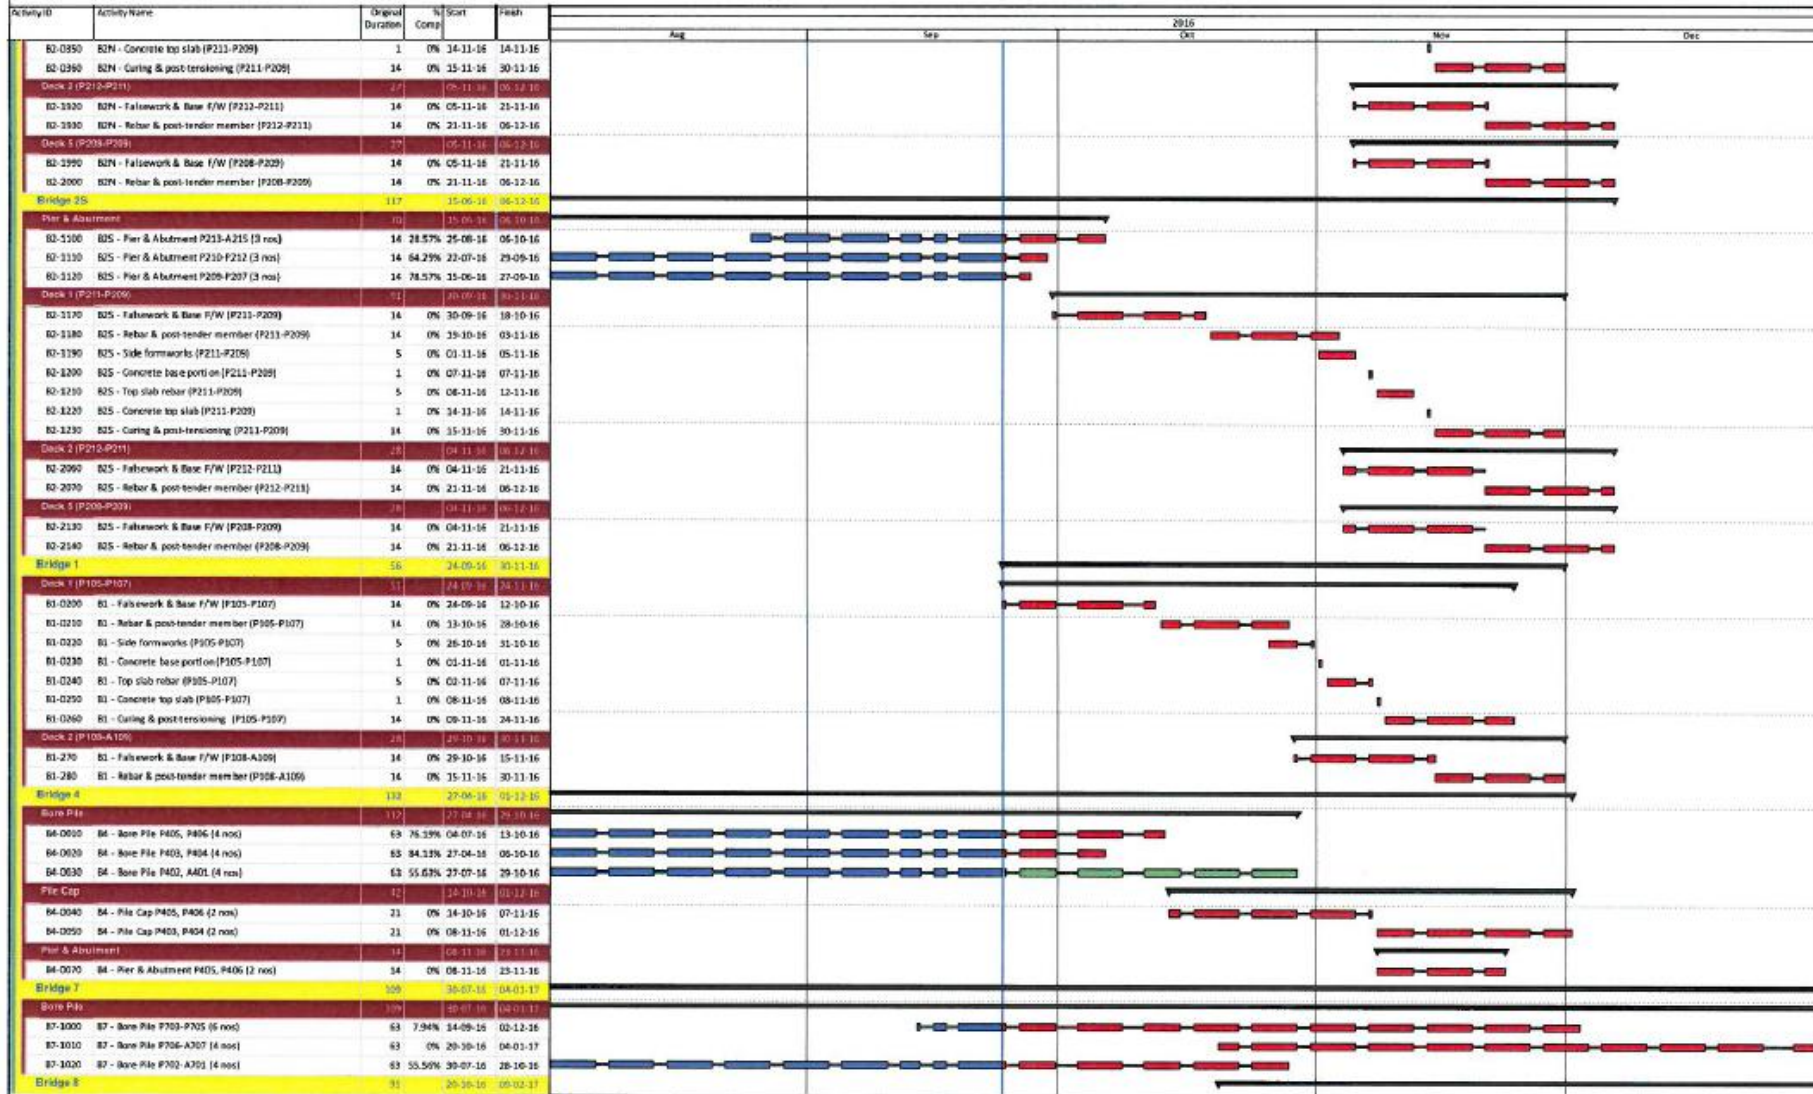

### HKBCF Infrastructure (Western Portion) - Monthly Progress 26 - Three Month Rolling Programme

WPD01F-MRP26

Date	Revision	C.	Approved
24-...	Monthly R...		

### HKBCF Infrastructure (Western Portion) - Monthly Progress 26 - Three Month Rolling Programme

WPD011-MRP26

Date	Revision	C.	Approved
24...	Monthly R...		

### HKBCF Infrastructure (Western Portion) - Monthly Progress 26 - Three Month Rolling Programme

WPDD11-MRP26

Date	Revision	C.	Approved
24-...	Monthly R...		

### HKBCF Infrastructure (Western Portion) - Monthly Progress 26 - Three Month Rolling Programme

WPD011-MRP26

Date	Revision	C.	Approved
24-...	Monthly R...		