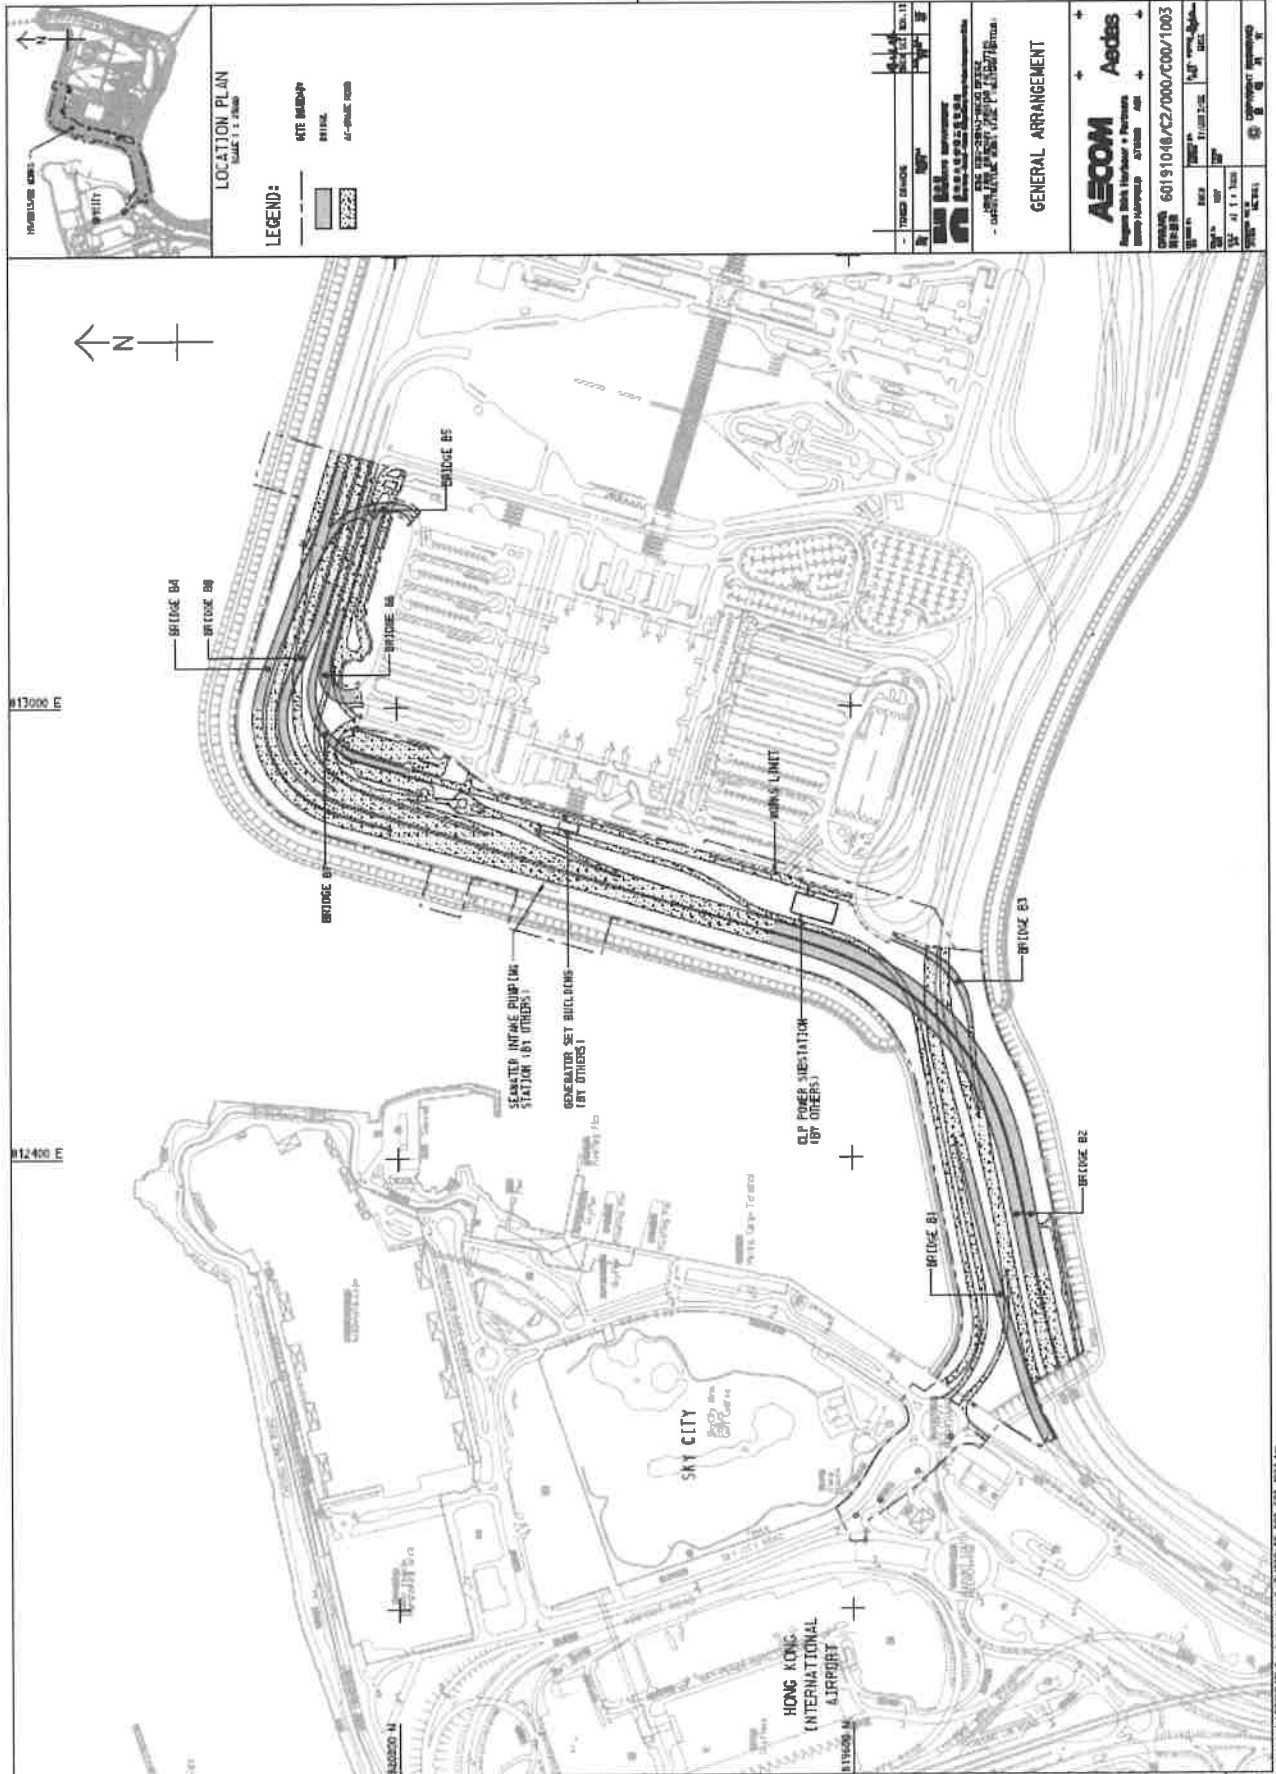

LEGEND:

- SITE BOUNDARY
- BRIDGE
- AS-PAVED ROAD

PROJECT NO.	ETS/10/001
DATE	10/17/10
SCALE	1:10,000
PROJECT NAME	SKY CITY
CLIENT	SKY CITY DEVELOPMENT LIMITED
DESIGNER	ETS-TESTCONSULT LIMITED
APPROVED BY	[Signature]
CHECKED BY	[Signature]
DATE OF ISSUE	10/17/10