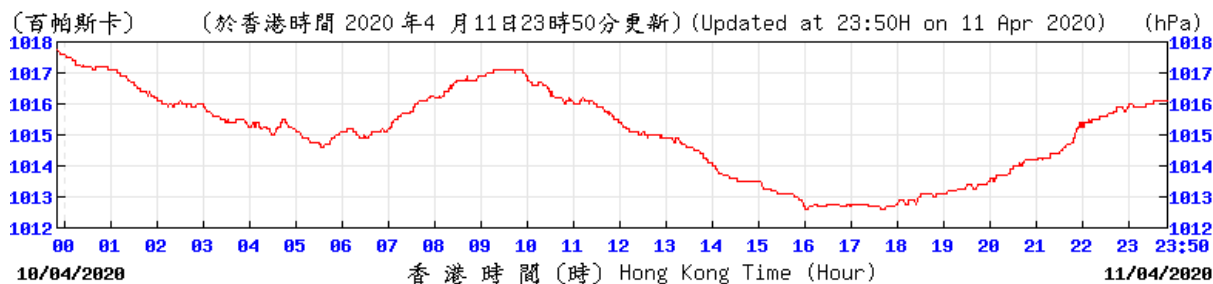

Extracted from Hong Kong Observatory's Chek Lap Kok Weather Station

HKO © 香港天文台 Hong Kong Observatory