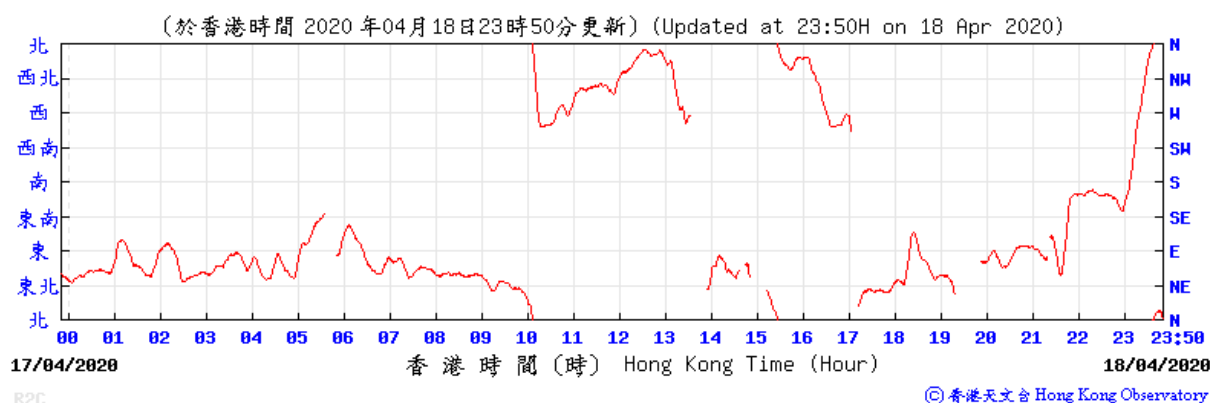

Extracted from Hong Kong Observatory's Chek Lap Kok Weather Station