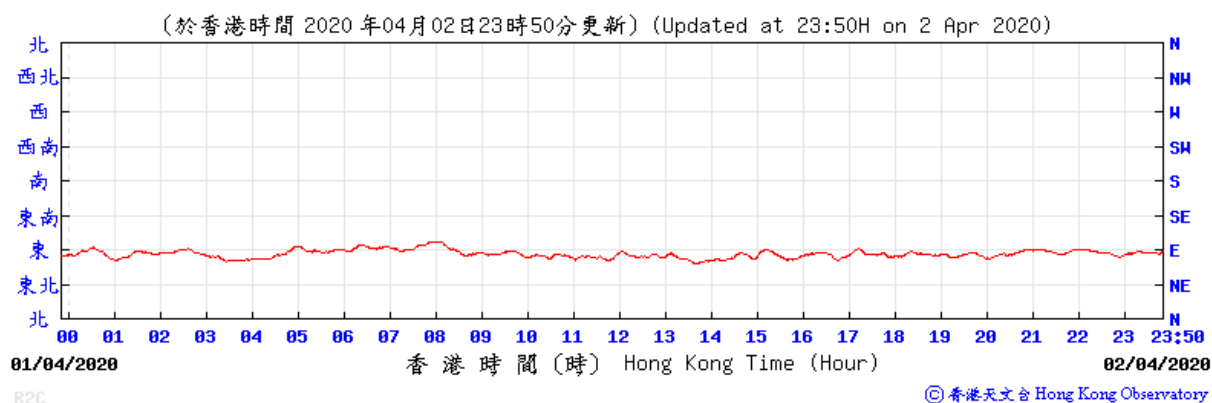

© 香港天文台 Hong Kong Observatory

© 香港天文台 Hong Kong Observatory

Extracted from Hong Kong Observatory's Chek Lap Kok Weather Station

Extracted from Hong Kong Observatory's Chek Lap Kok Weather Station

Extracted from Hong Kong Observatory's Chek Lap Kok Weather Station