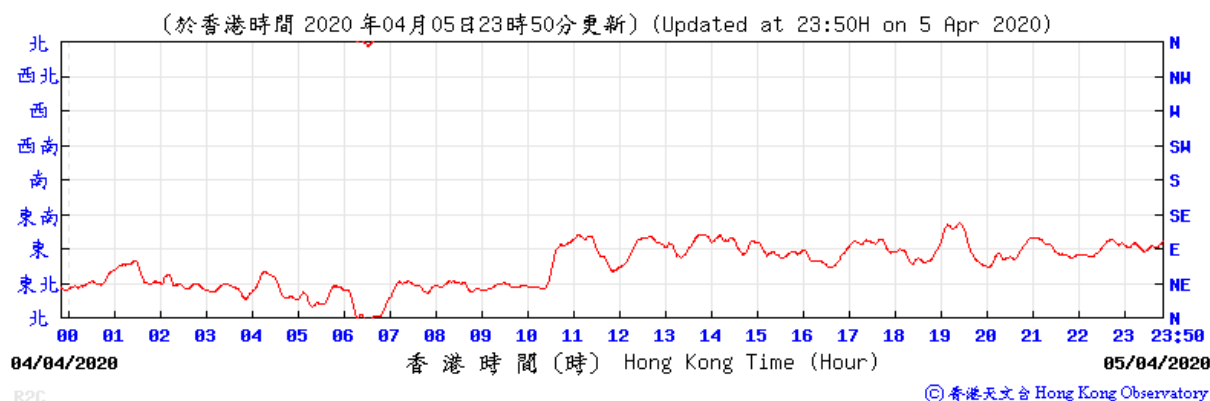

© 香港天文台 Hong Kong Observatory

© 香港天文台 Hong Kong Observatory

Extracted from Hong Kong Observatory's Chek Lap Kok Weather Station

Extracted from Hong Kong Observatory's Chek Lap Kok Weather Station

Extracted from Hong Kong Observatory's Chek Lap Kok Weather Station