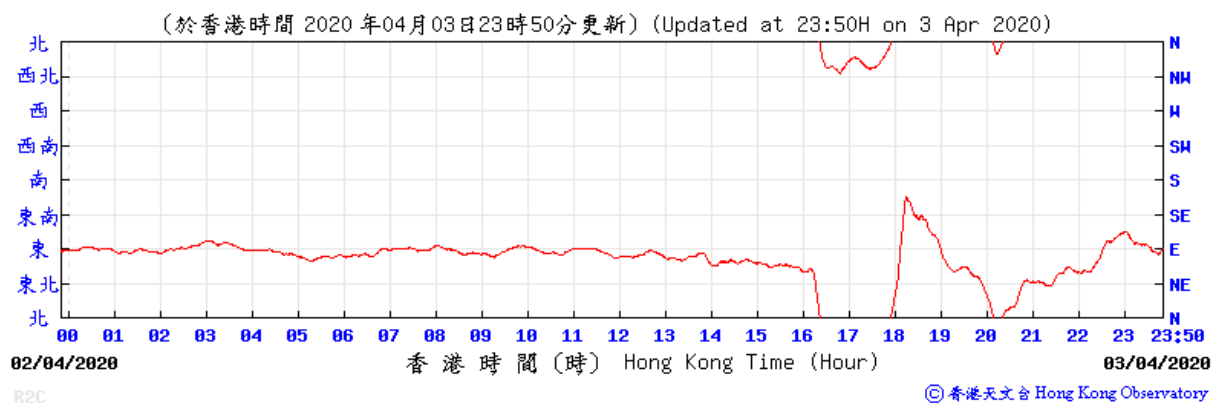

© 香港天文台 Hong Kong Observatory

© 香港天文台 Hong Kong Observatory

Extracted from Hong Kong Observatory's Chek Lap Kok Weather Station

Extracted from Hong Kong Observatory's Chek Lap Kok Weather Station

Extracted from Hong Kong Observatory's Chek Lap Kok Weather Station