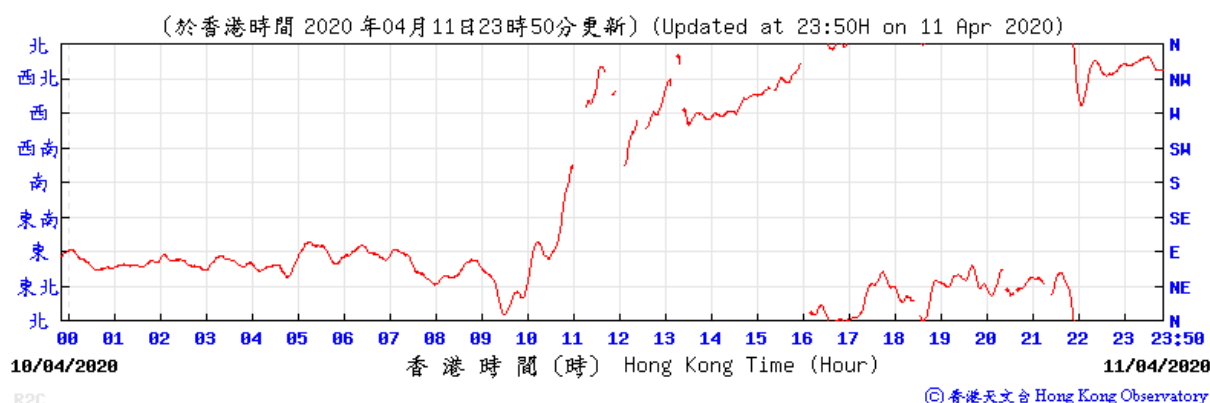

Extracted from Hong Kong Observatory's Chek Lap Kok Weather Station