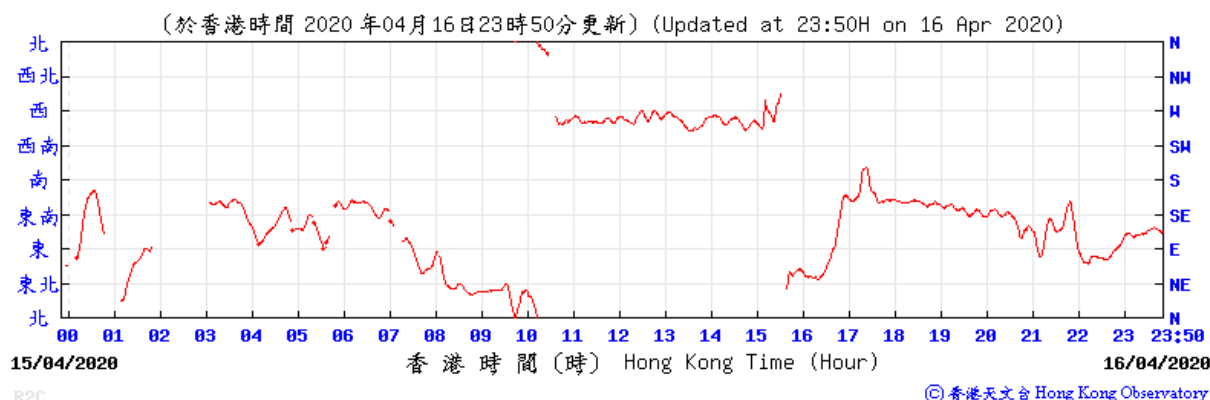

Extracted from Hong Kong Observatory's Chek Lap Kok Weather Station