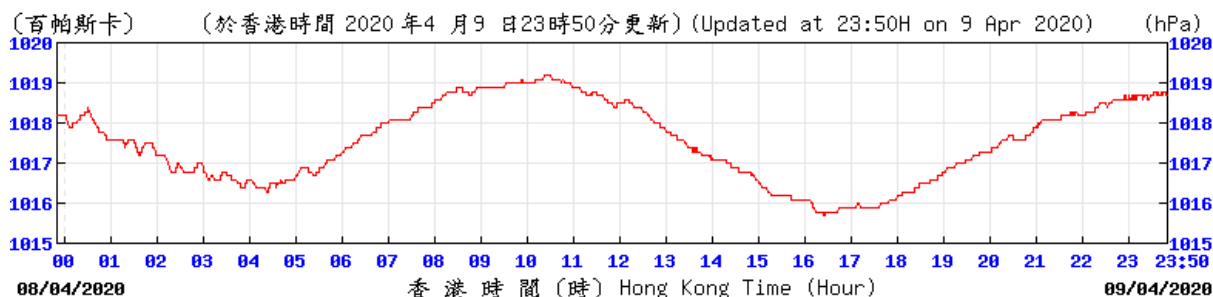

Extracted from Hong Kong Observatory's Chek Lap Kok Weather Station

HKA

© 香港天文台 Hong Kong Observatory

HKA

© 香港天文台 Hong Kong Observatory

HKA

© 香港天文台 Hong Kong Observatory

HKA