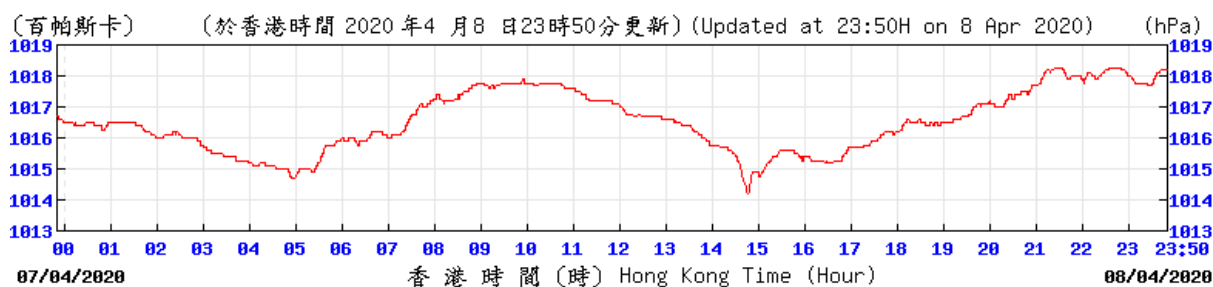

Extracted from Hong Kong Observatory's Chek Lap Kok Weather Station

HKA

© 香港天文台 Hong Kong Observatory

HKA

© 香港天文台 Hong Kong Observatory

HKA

© 香港天文台 Hong Kong Observatory

HKA