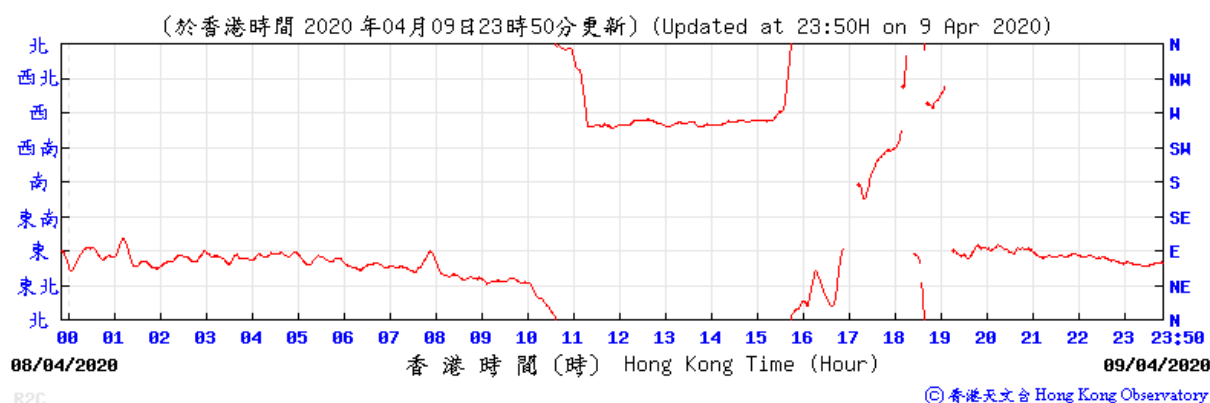

Extracted from Hong Kong Observatory's Chek Lap Kok Weather Station