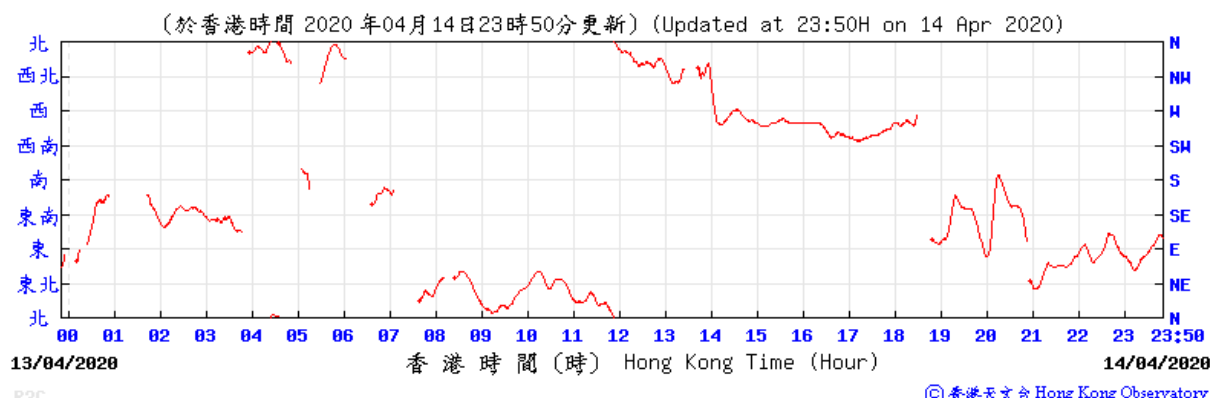

Extracted from Hong Kong Observatory's Chek Lap Kok Weather Station