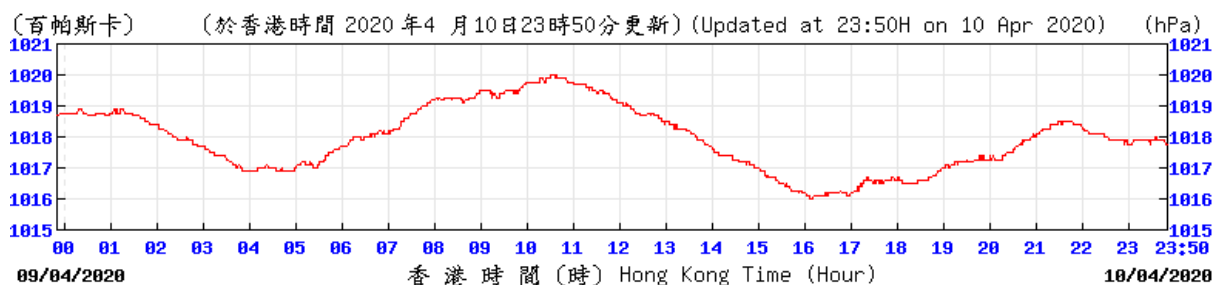

HKA

© 香港天文台 Hong Kong Observatory