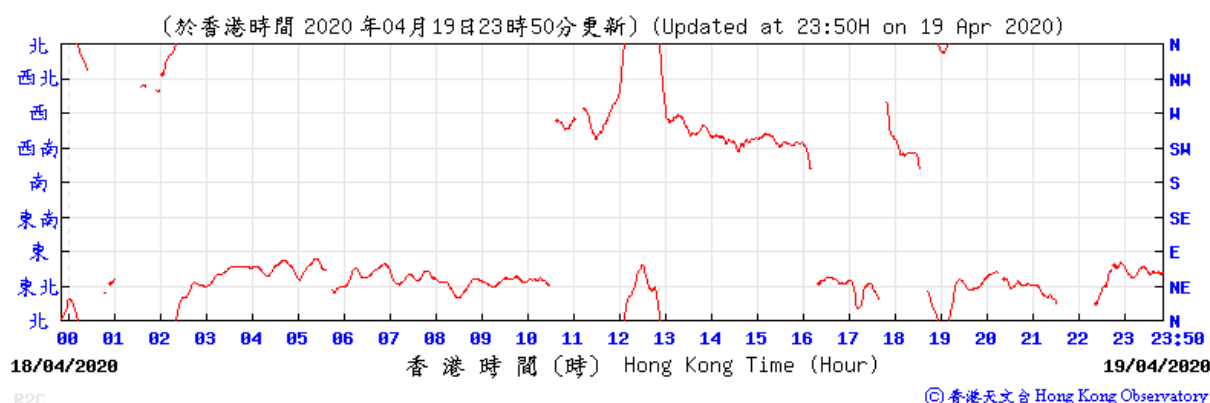

Extracted from Hong Kong Observatory's Chek Lap Kok Weather Station