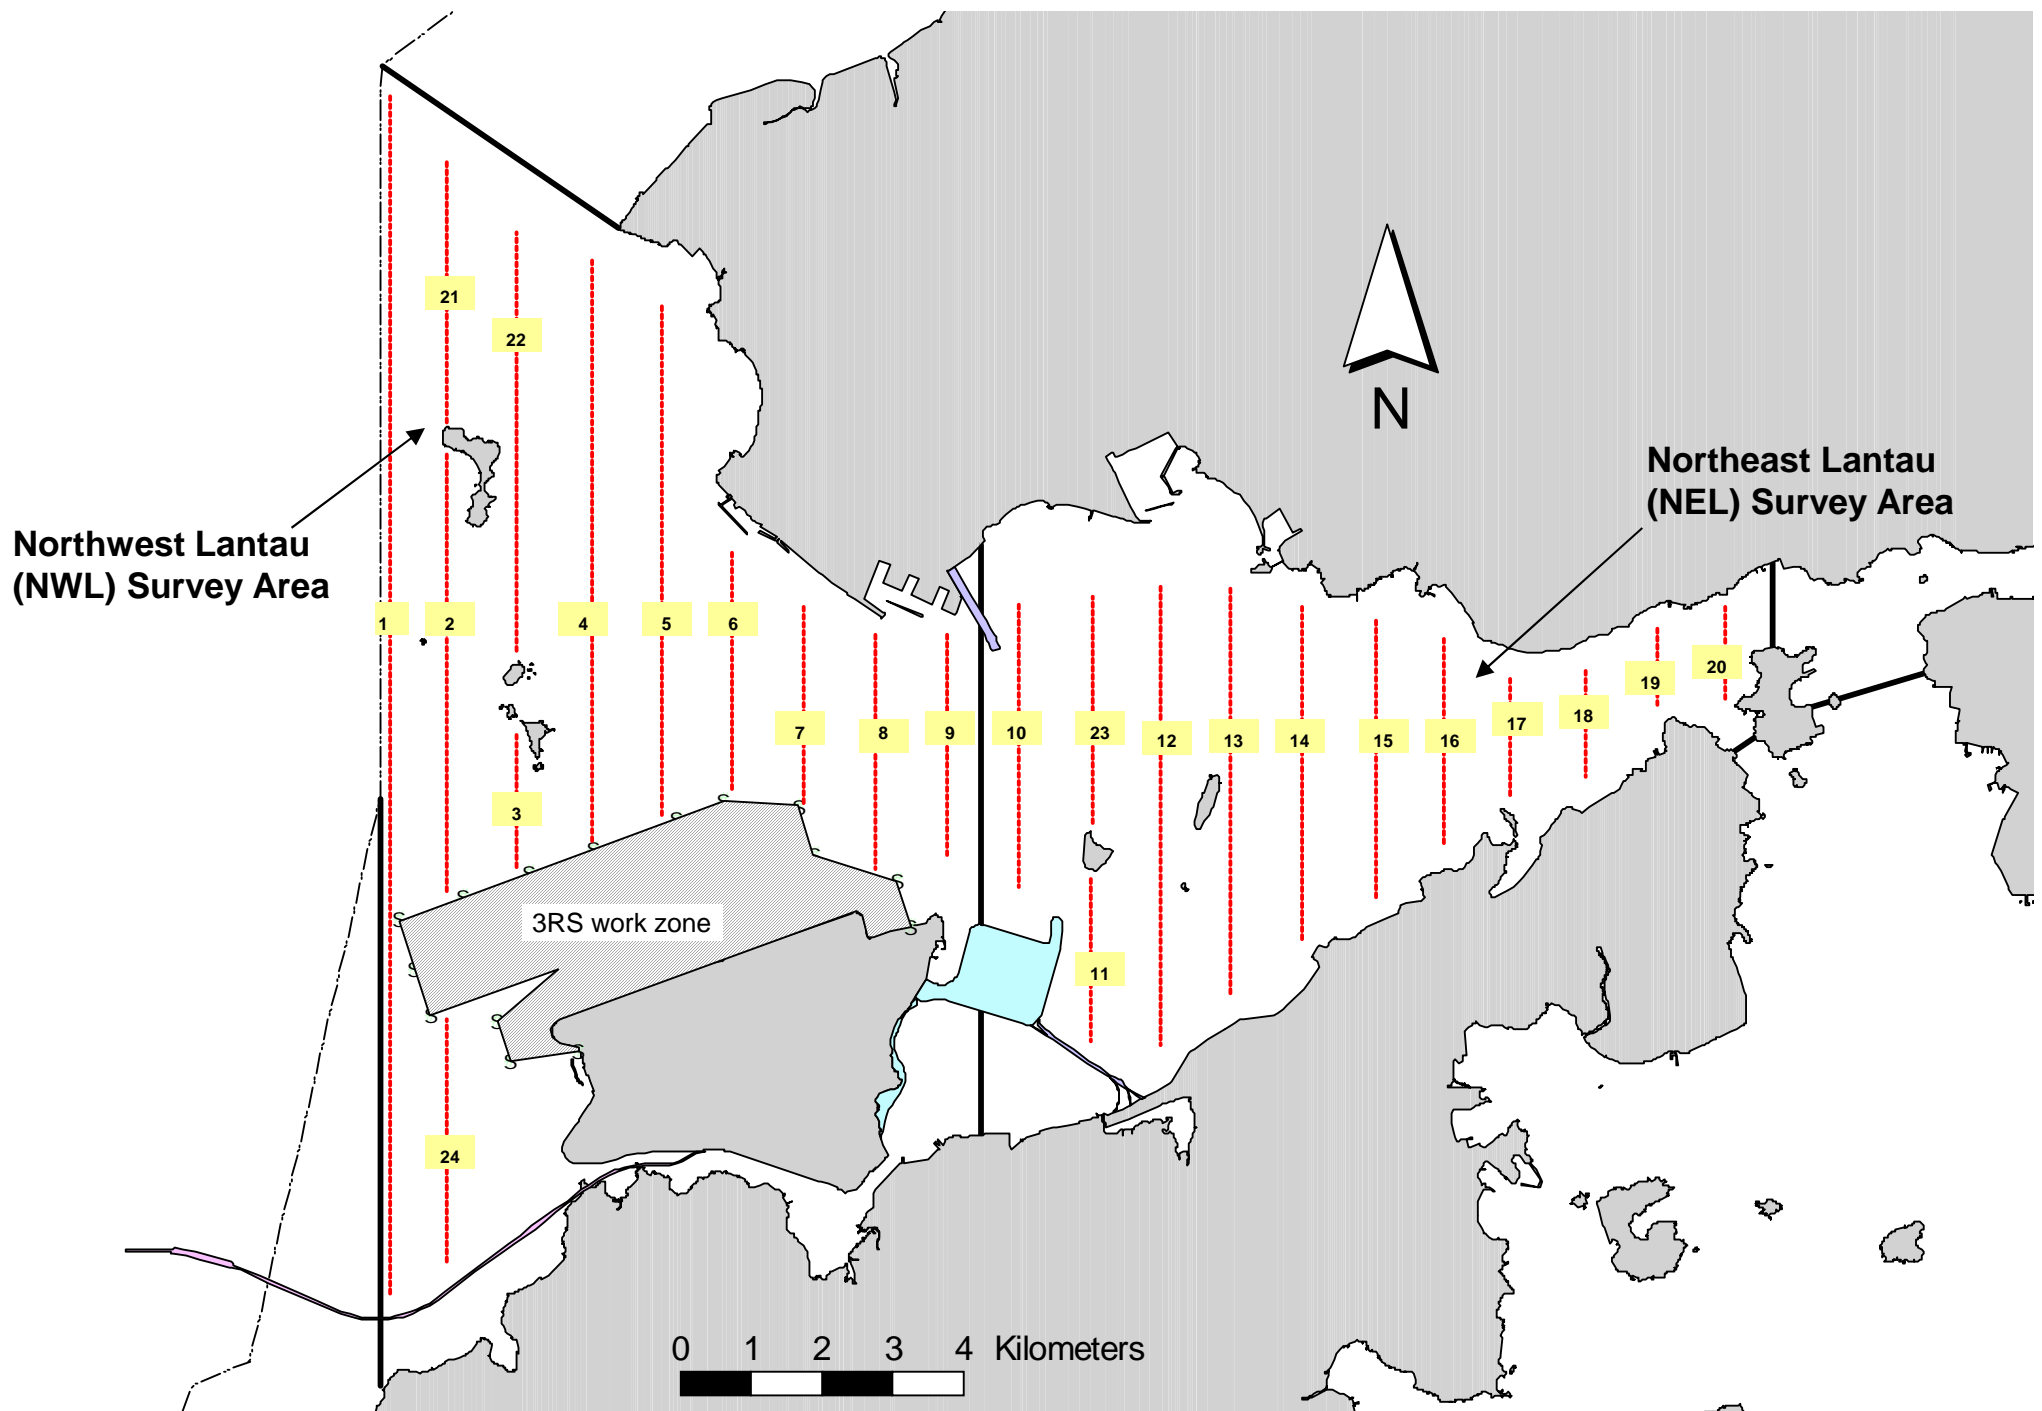

Appendix C

Operational Phase Dolphin Monitoring Survey

Figure 1. Transect Line Layout in Northwest and Northeast Lantau Survey Areas

Figure 2. Survey Route on December 2nd, 2021

Figure 3. Survey Route on December 3rd, 2021

Figure 5. Survey Route on December 14th, 2021

Figure 4. Survey Route on December 15th, 2021

Appendix I. TMCLKL Survey Effort Database (December 2021)

(Abbreviations: BEAU = Beaufort Sea State; P = Primary Line Effort; S = Secondary Line Effort)