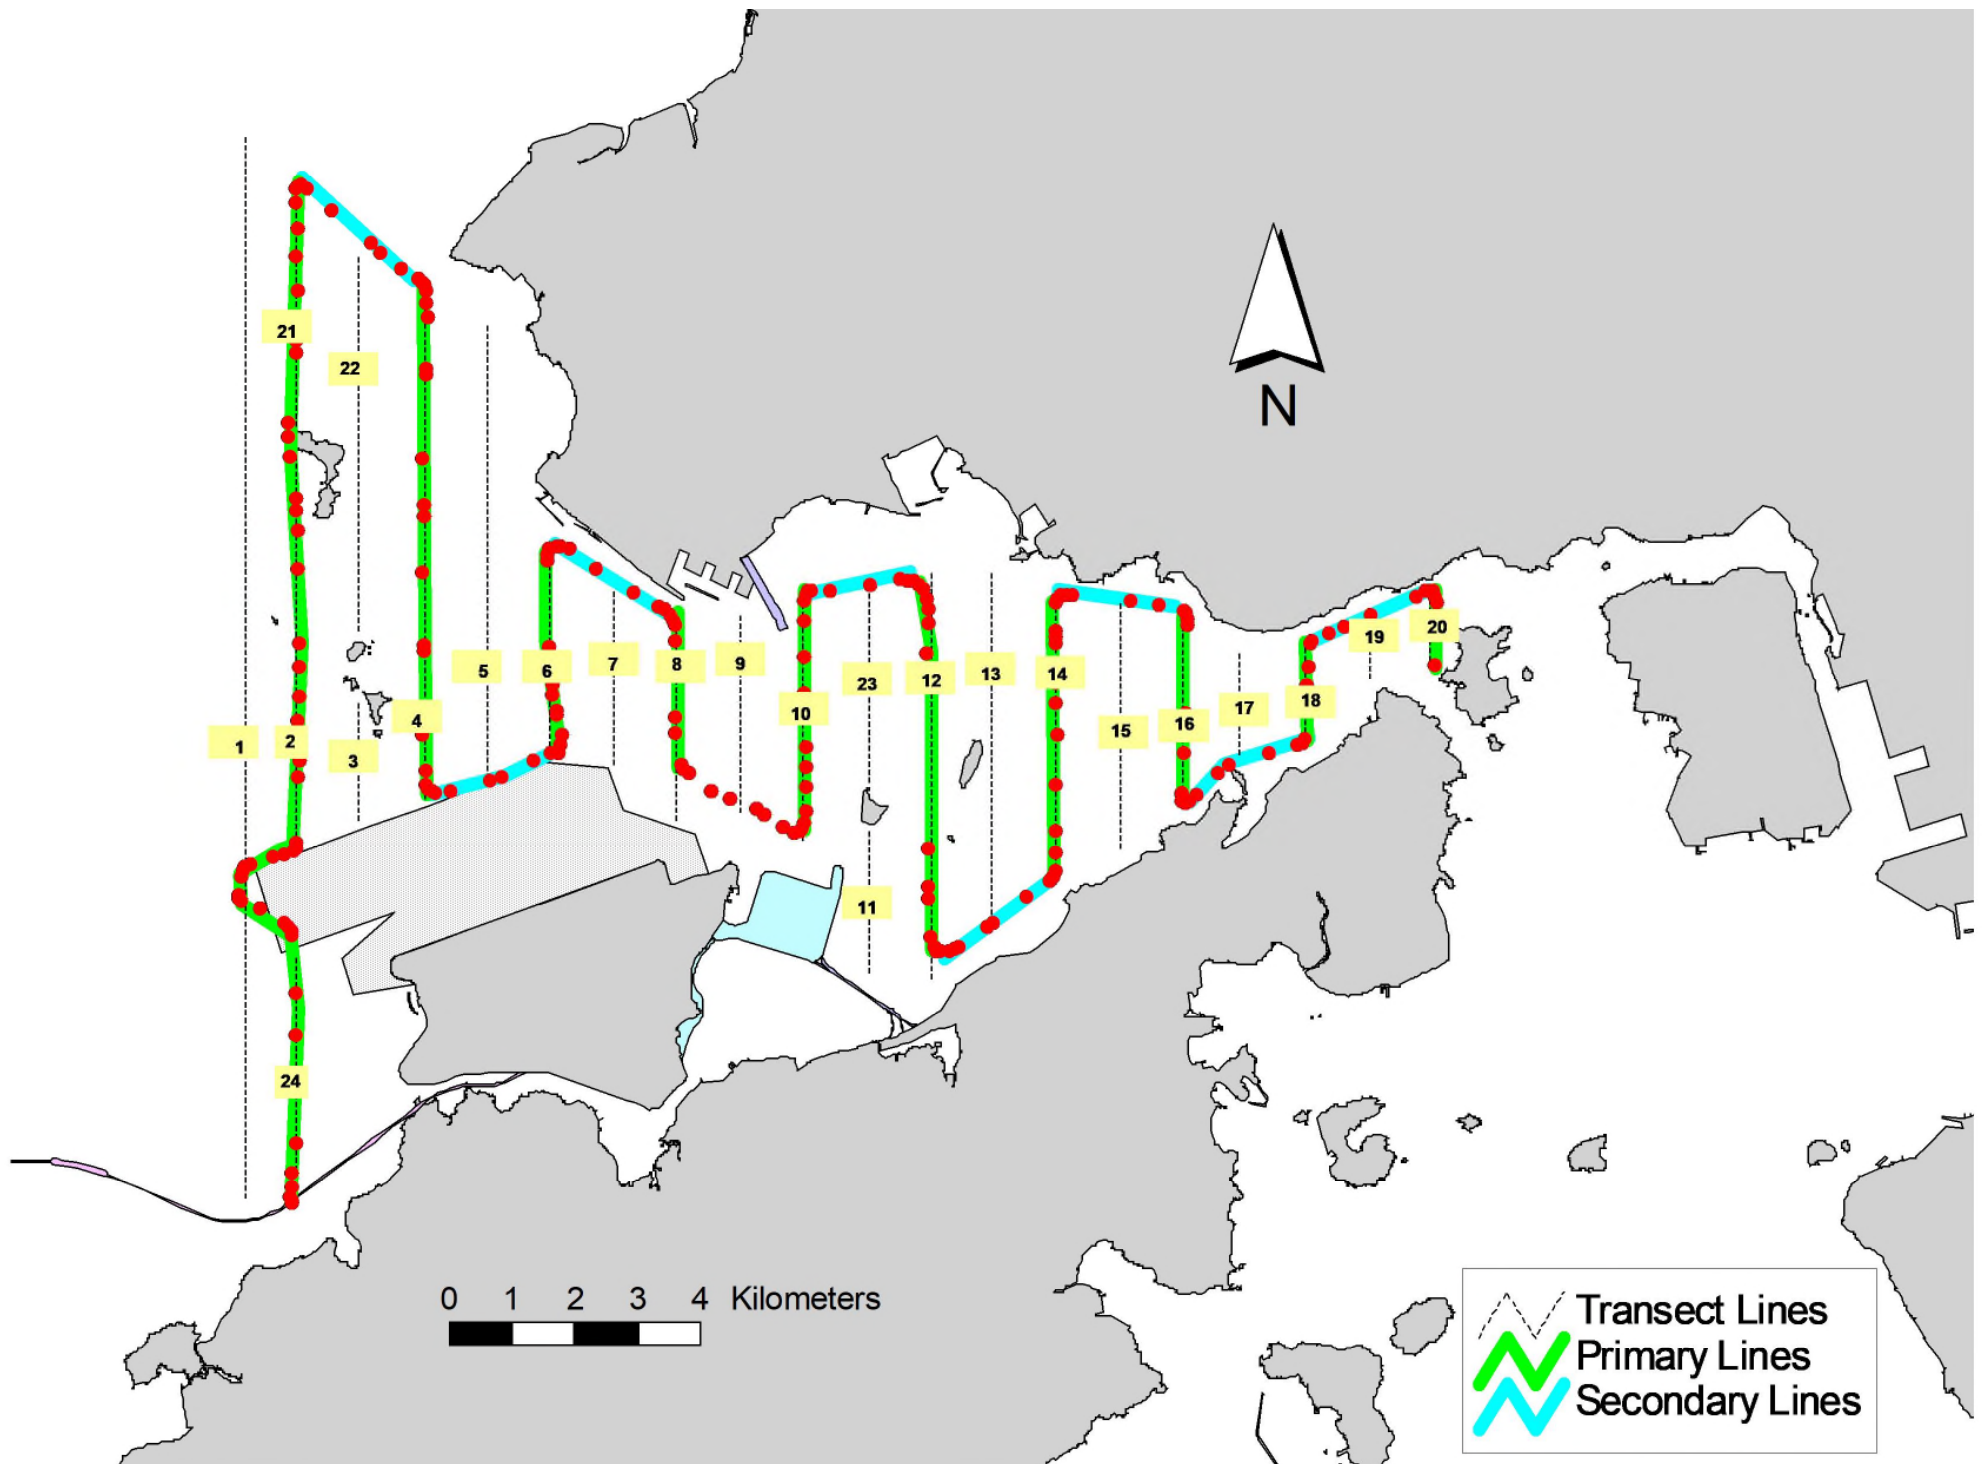

Appendix C

Operational Phase Dolphin Monitoring Survey

Figure 1. Transect Line Layout in Northwest and Northeast Lantau Survey Areas

Figure 2. Survey Route on December 2nd, 2021

Figure 3. Survey Route on December 3rd, 2021

Figure 5. Survey Route on December 14th, 2021

Figure 4. Survey Route on December 15th, 2021

Appendix I. TMCLKL Survey Effort Database (December 2021)

(Abbreviations: BEAU = Beaufort Sea State; P = Primary Line Effort; S = Secondary Line Effort)