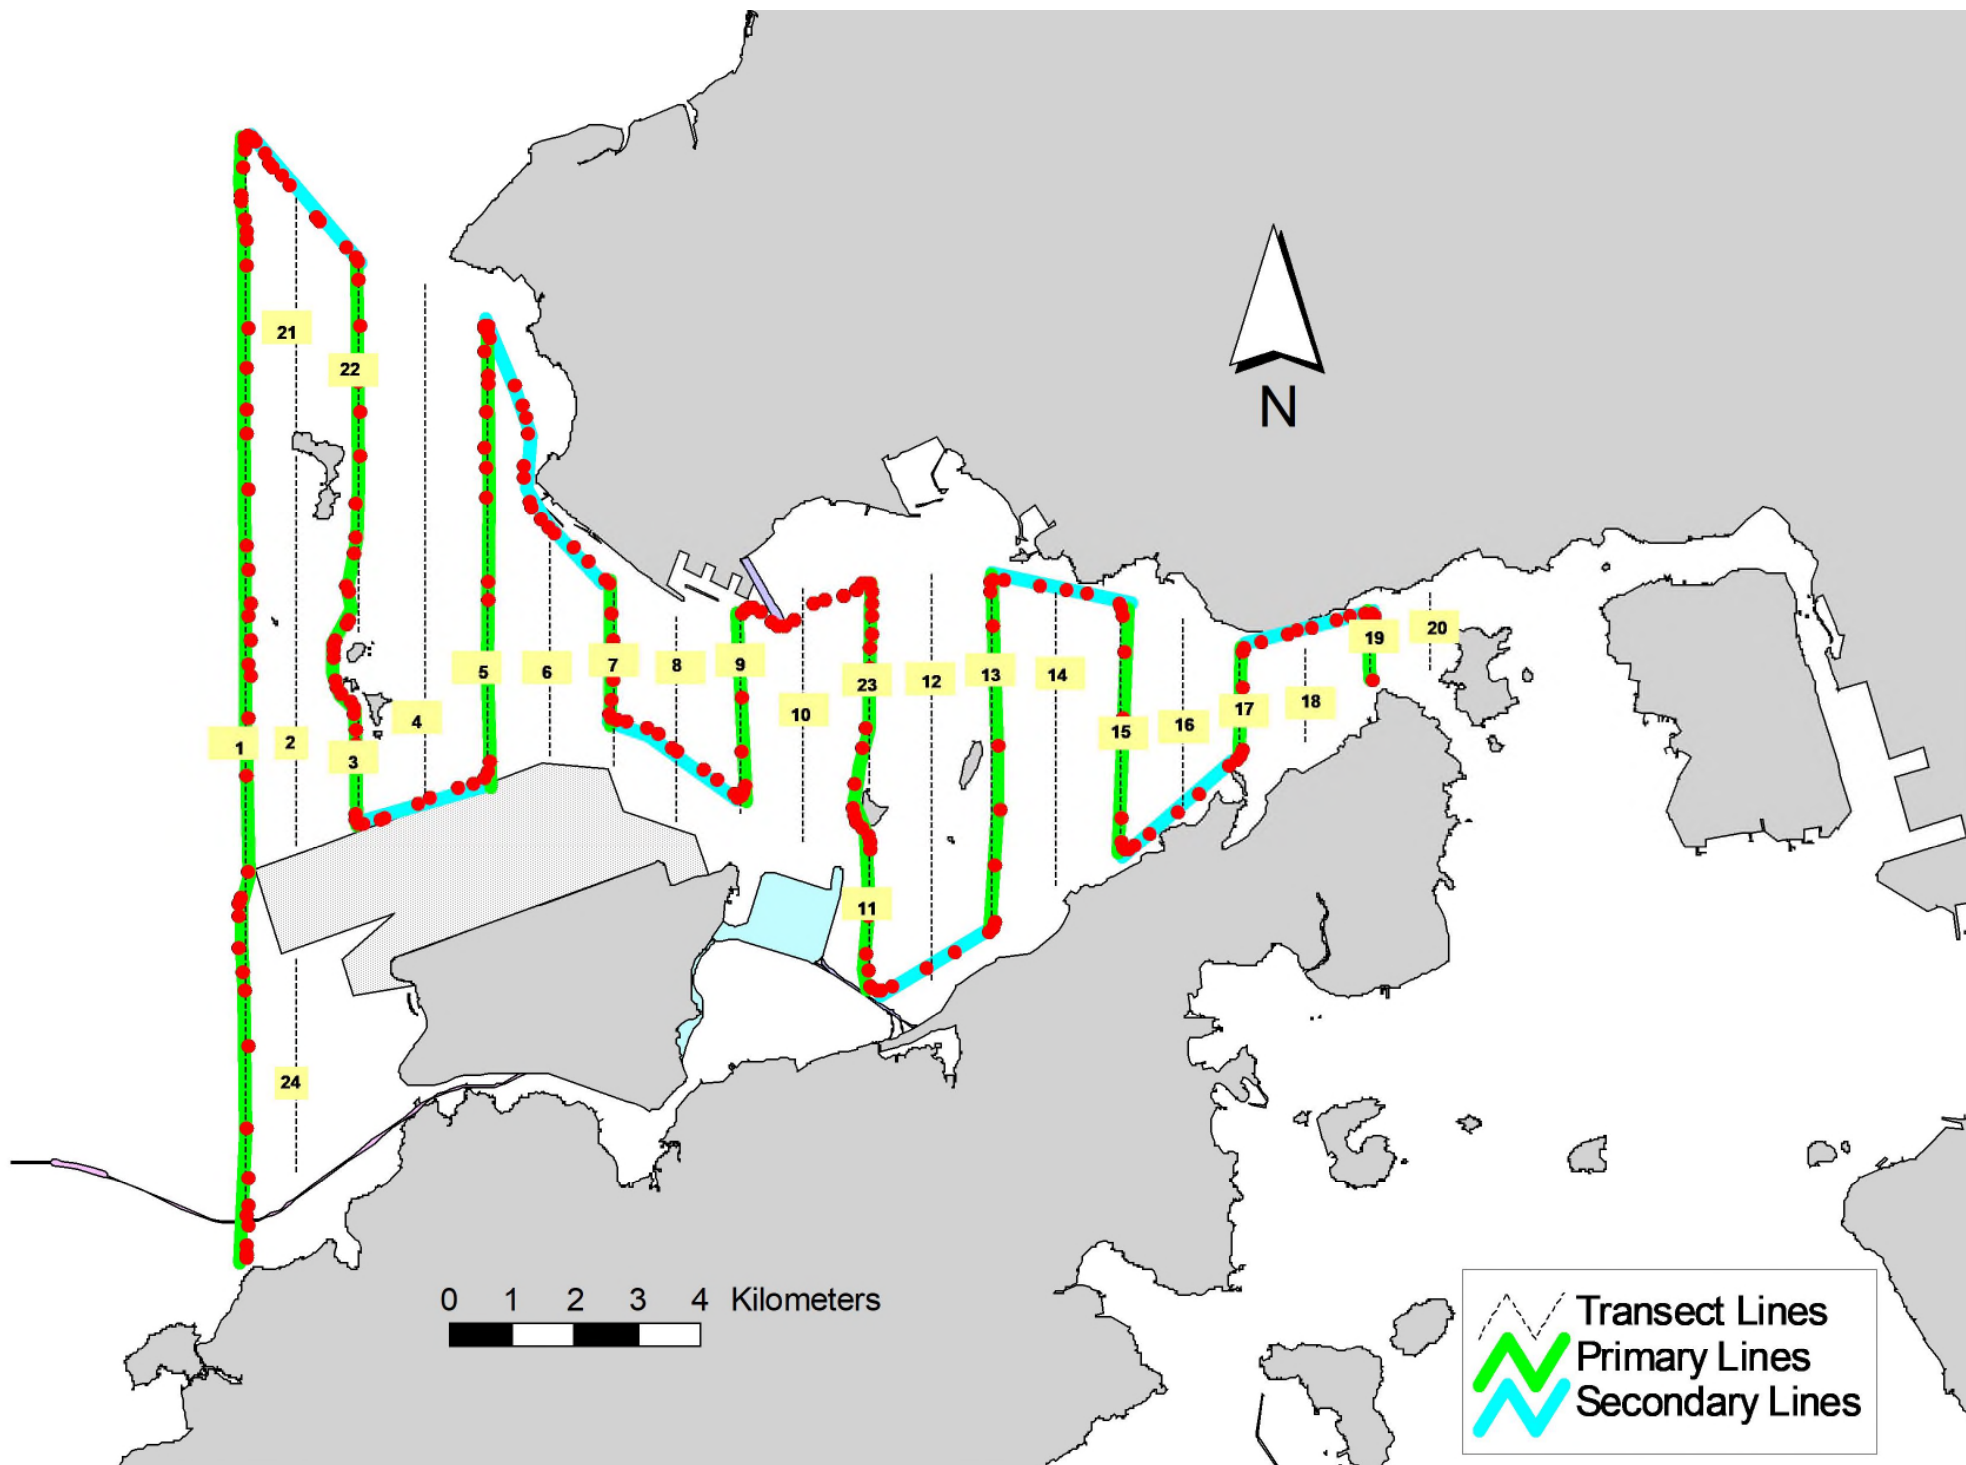

Appendix C

Operational Phase Dolphin Monitoring Survey

Figure 1. Transect Line Layout in Northwest and Northeast Lantau Survey Areas

Figure 2. Survey Route on December 2nd, 2021

Figure 3. Survey Route on December 3rd, 2021

Figure 5. Survey Route on December 14th, 2021

Figure 4. Survey Route on December 15th, 2021

Appendix I. TMCLKL Survey Effort Database (December 2021)

(Abbreviations: BEAU = Beaufort Sea State; P = Primary Line Effort; S = Secondary Line Effort)