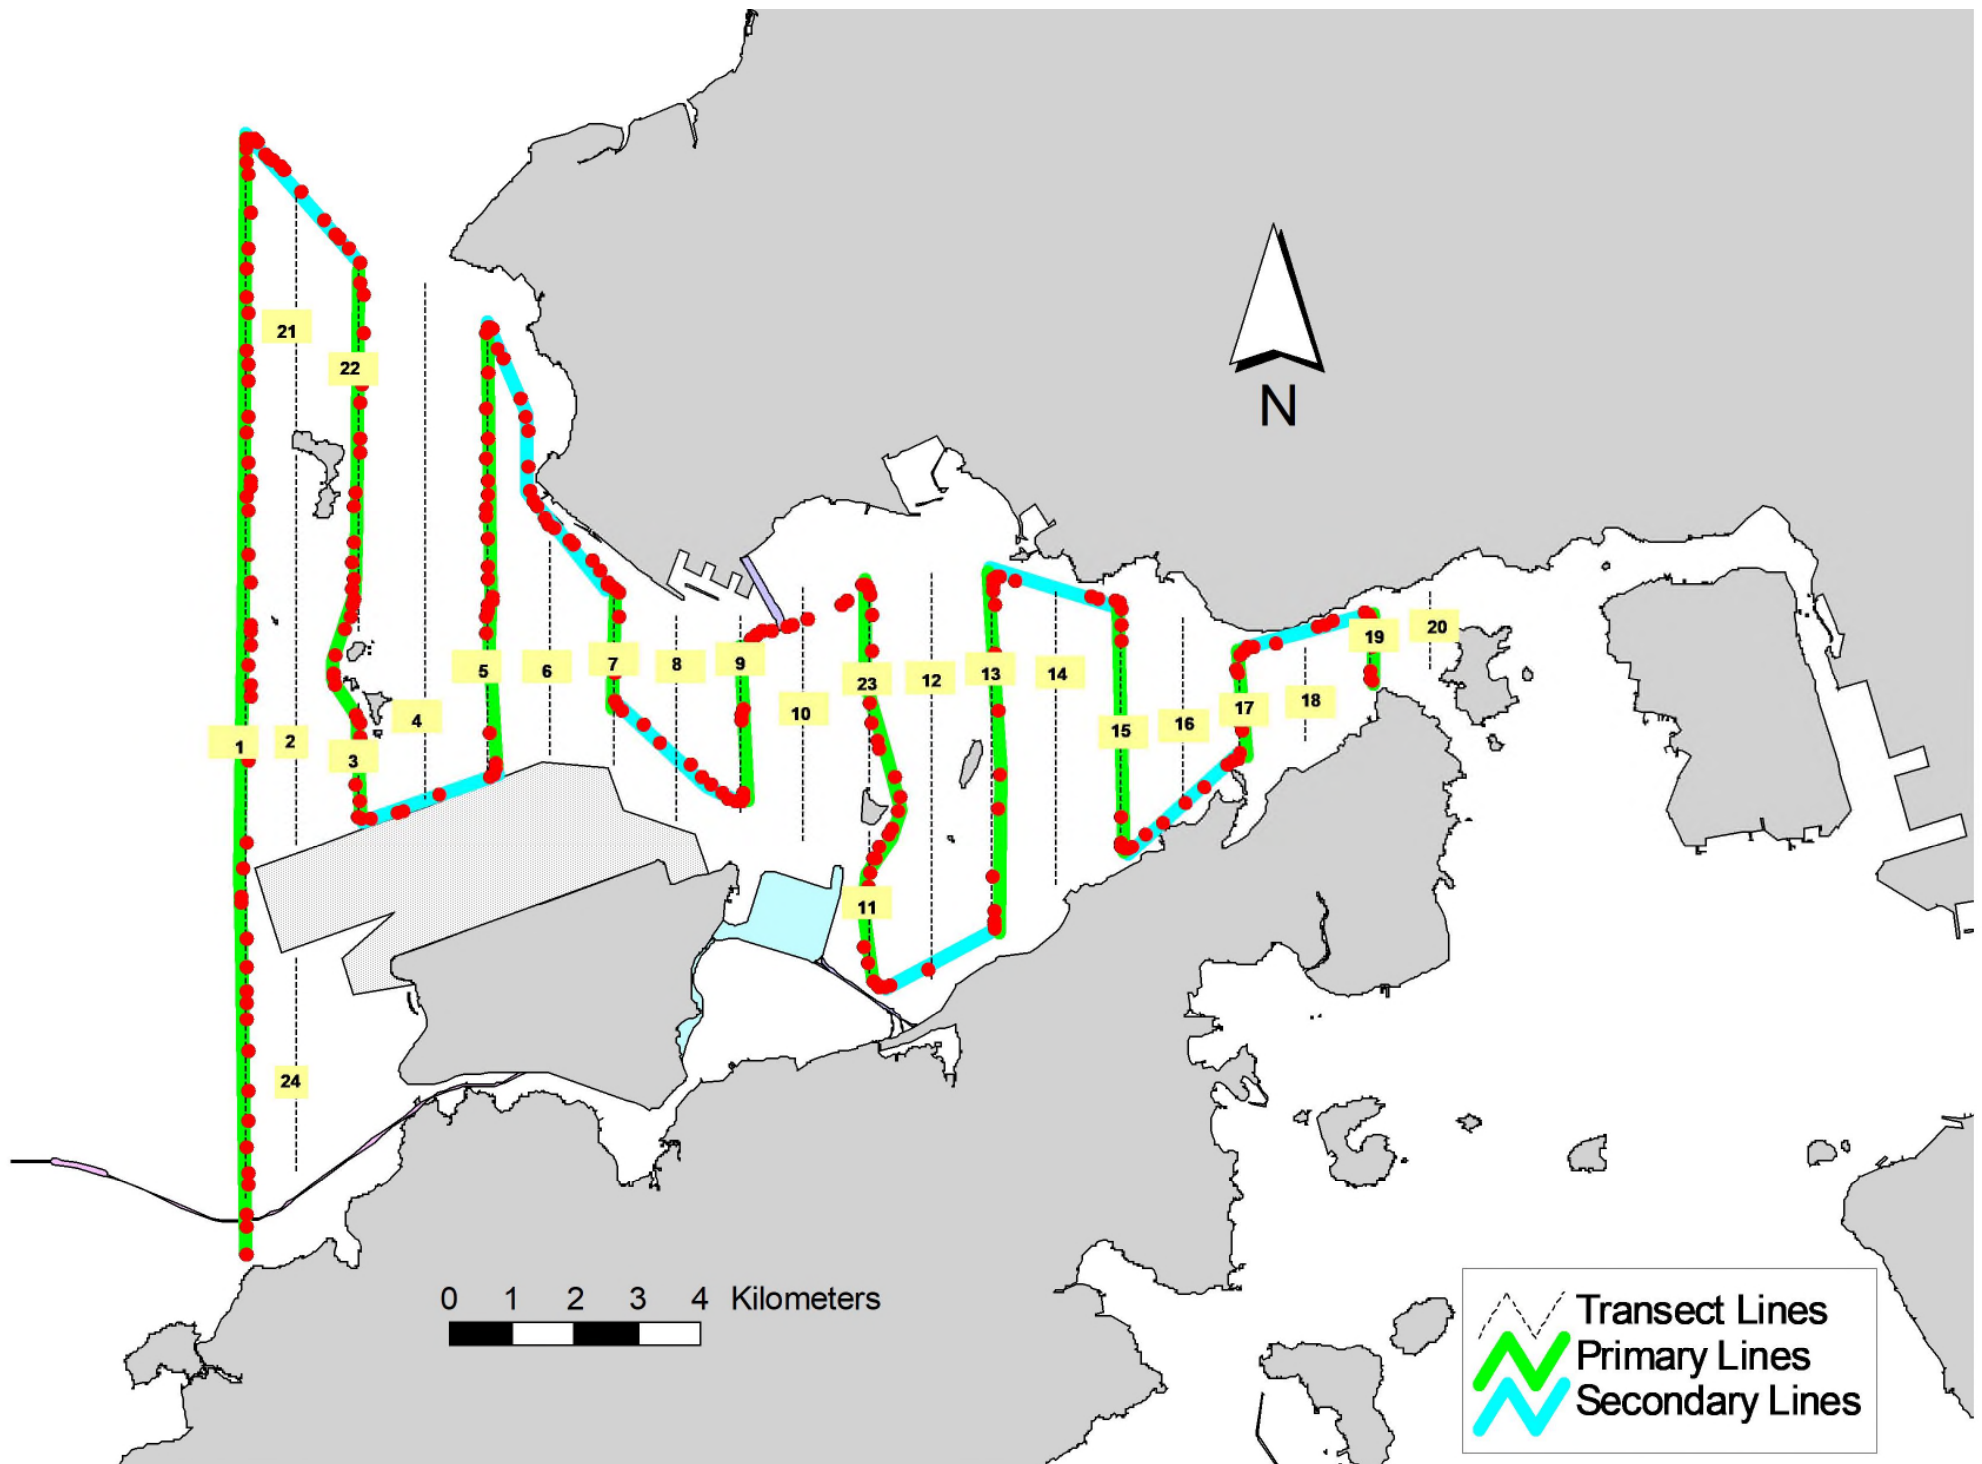

Appendix C

Operational Phase Dolphin Monitoring Survey

Figure 1. Transect Line Layout in Northwest and Northeast Lantau Survey Areas

Figure 2. Survey Route on December 2nd, 2021

Figure 3. Survey Route on December 3rd, 2021

Figure 5. Survey Route on December 14th, 2021

Figure 4. Survey Route on December 15th, 2021

Appendix I. TMCLKL Survey Effort Database (December 2021)

(Abbreviations: BEAU = Beaufort Sea State; P = Primary Line Effort; S = Secondary Line Effort)