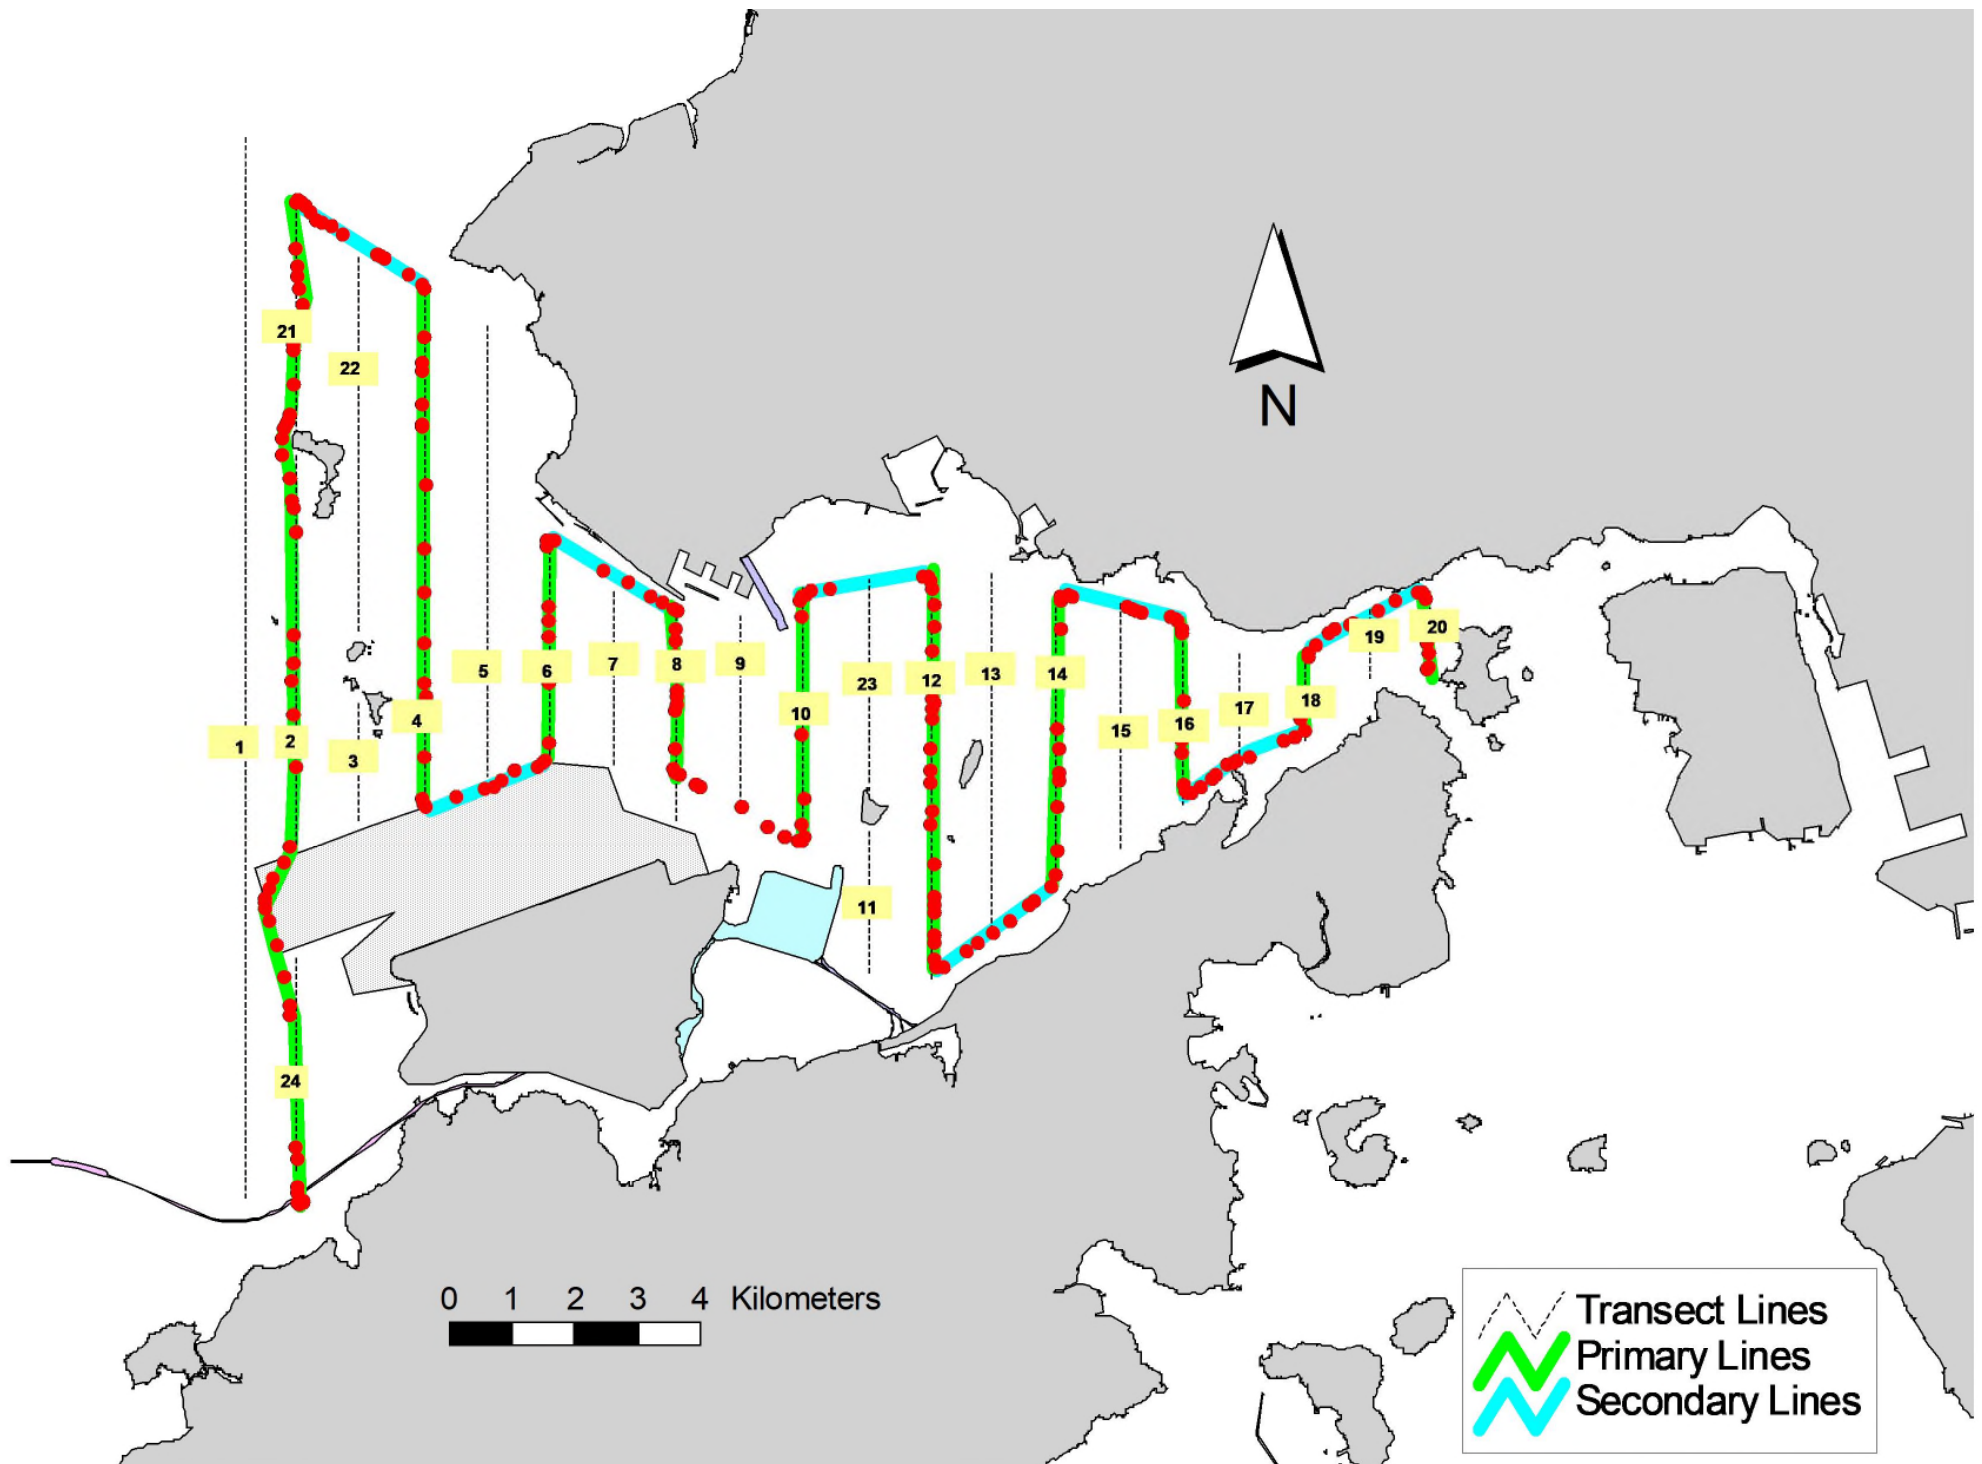

Appendix C

Operational Phase Dolphin Monitoring Survey

Figure 1. Transect Line Layout in Northwest and Northeast Lantau Survey Areas

Figure 2. Survey Route on December 2nd, 2021

Figure 3. Survey Route on December 3rd, 2021

Figure 5. Survey Route on December 14th, 2021

Figure 4. Survey Route on December 15th, 2021

Appendix I. TMCLKL Survey Effort Database (December 2021)

(Abbreviations: BEAU = Beaufort Sea State; P = Primary Line Effort; S = Secondary Line Effort)